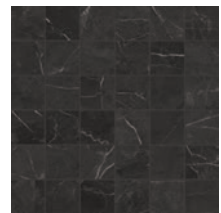

2 x 2 in /
5 x 5 cm Mosaic
Honed 4501-0366-0