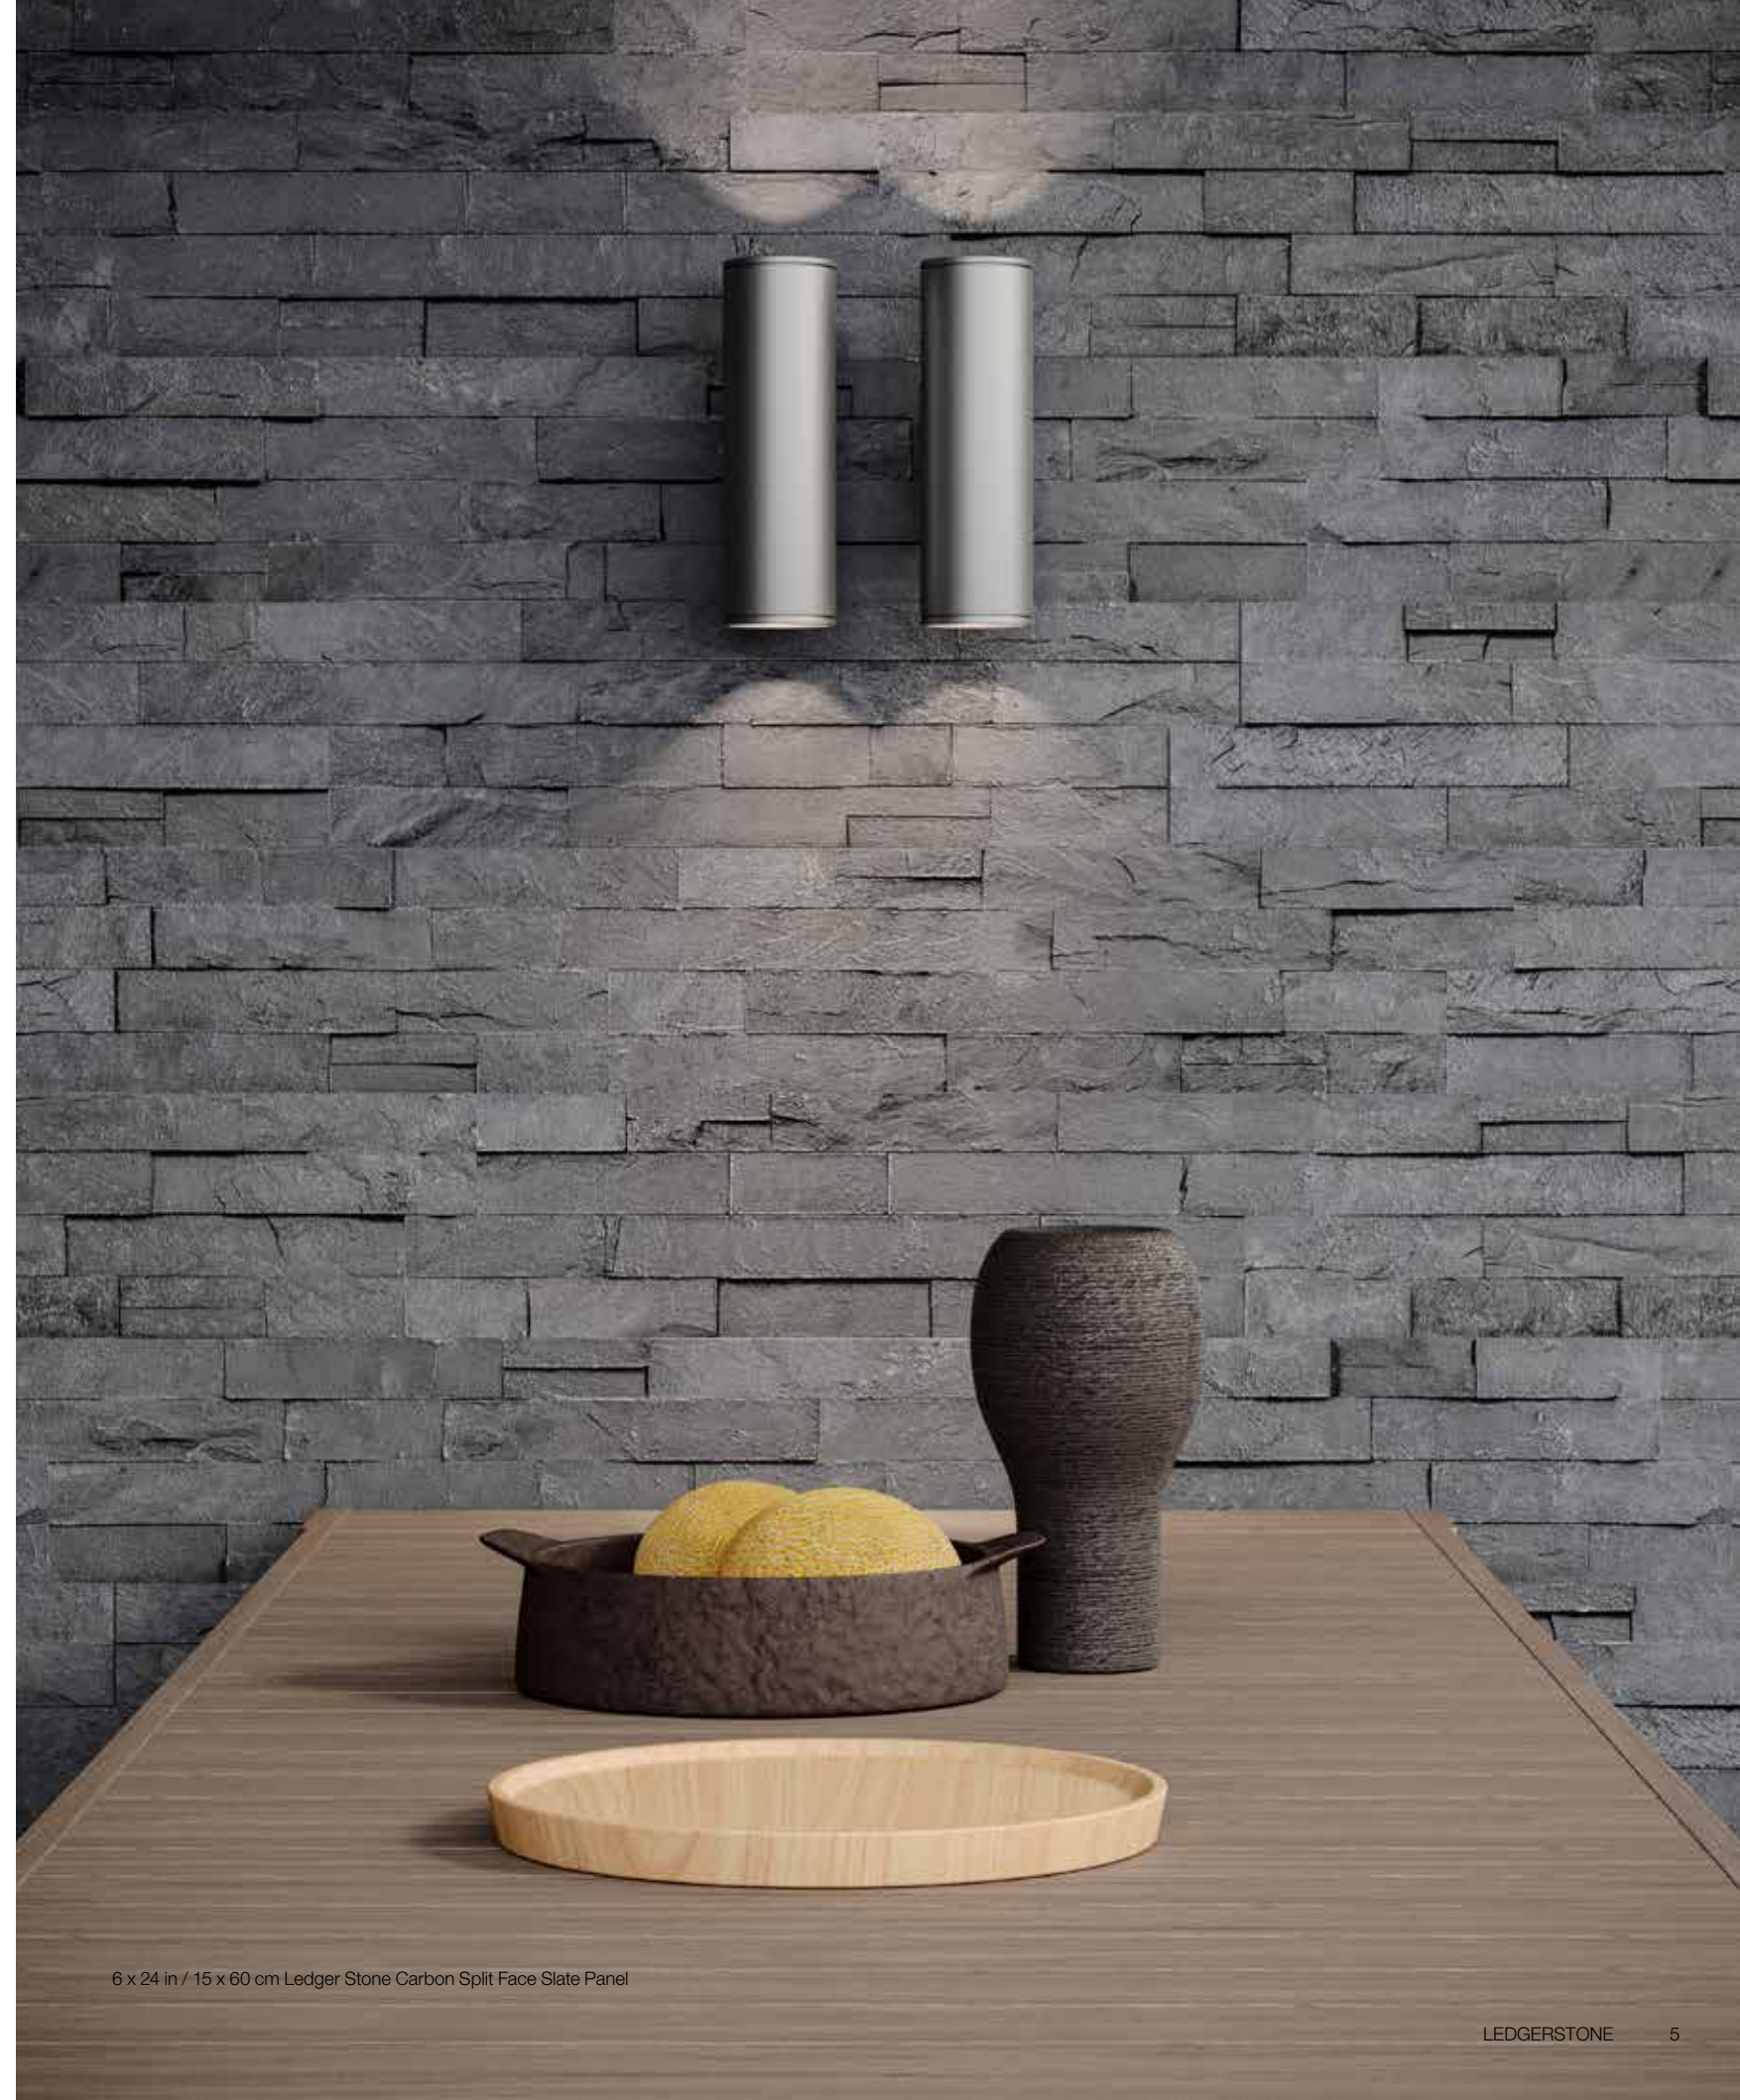

6 x 24 in / 15 x 60 cm Ledger Stone Carbon Split Face Slate Panel