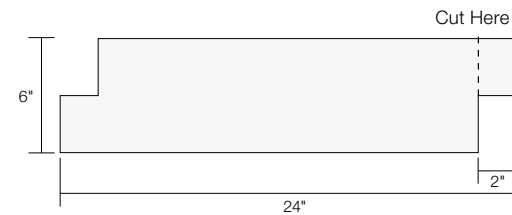

2. Corner panels have natural rock faced ends on both sides and are shaped as shown. They are 24" long and 6" high with approximately one square foot coverage.

3. Corner panels should be cut into two pieces at desired lengths and finger joined around the outside corner as shown. One corner panel is needed to complete one linear foot of outside corner.