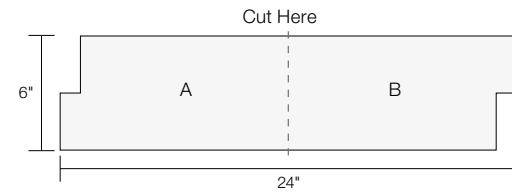

Ledgerstone, *Corner Panel Installation*

Substrate Requirements:

For best bonding results, the surface should be clean, dry, and have open pores for adhesion. Smooth, non-porous or polished surfaces should be avoided to adhere to. Interior installations of LEDGER STONES could be installed on gypsum drywall or exterior grade plywood for up to 10' in height. Cement board is recommended for interior walls exceeding 10' in height. For exterior applications, LEDGER STONE can be installed directly onto brick, masonry block, cured concrete, or cement board.

Mortar Recommendation:

For all installations, a polymer modified mortar is recommended. For commercial installations, as well as exterior installations over 10' in height, a polymer modified mortar with a latex additive is strongly recommended.

Corner Panel Installation:

Please follow below steps to achieve a natural hand stacked appearance:

1. Corner panels are used to finish outside corners with natural edges. Inside corners should be mitered plain panels.

2. Corner panels have natural rock faced ends on both sides and are shaped as shown. They are 24" long and 6" high with approximately one square foot coverage.

3. Corner panels should be cut into two pieces at desired lengths and finger joined around the outside corner as shown. One corner panel is needed to complete one linear foot of outside corner.