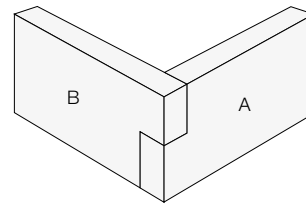

Corner Panel Installation:

Please follow below steps to achieve a natural hand stacked appearance:

1. Corner panels are used to finish outside corners with natural edges. Inside corners should be mitered plain panels.

2. Corner panels have natural rock faced ends on both sides and are shaped as shown. They are 24" long and 6" high with approximately one square foot coverage.

3. Corner panels should be cut into two pieces at desired lengths and finger joined around the outside corner as shown. One corner panel is needed to complete one linear foot of outside corner.