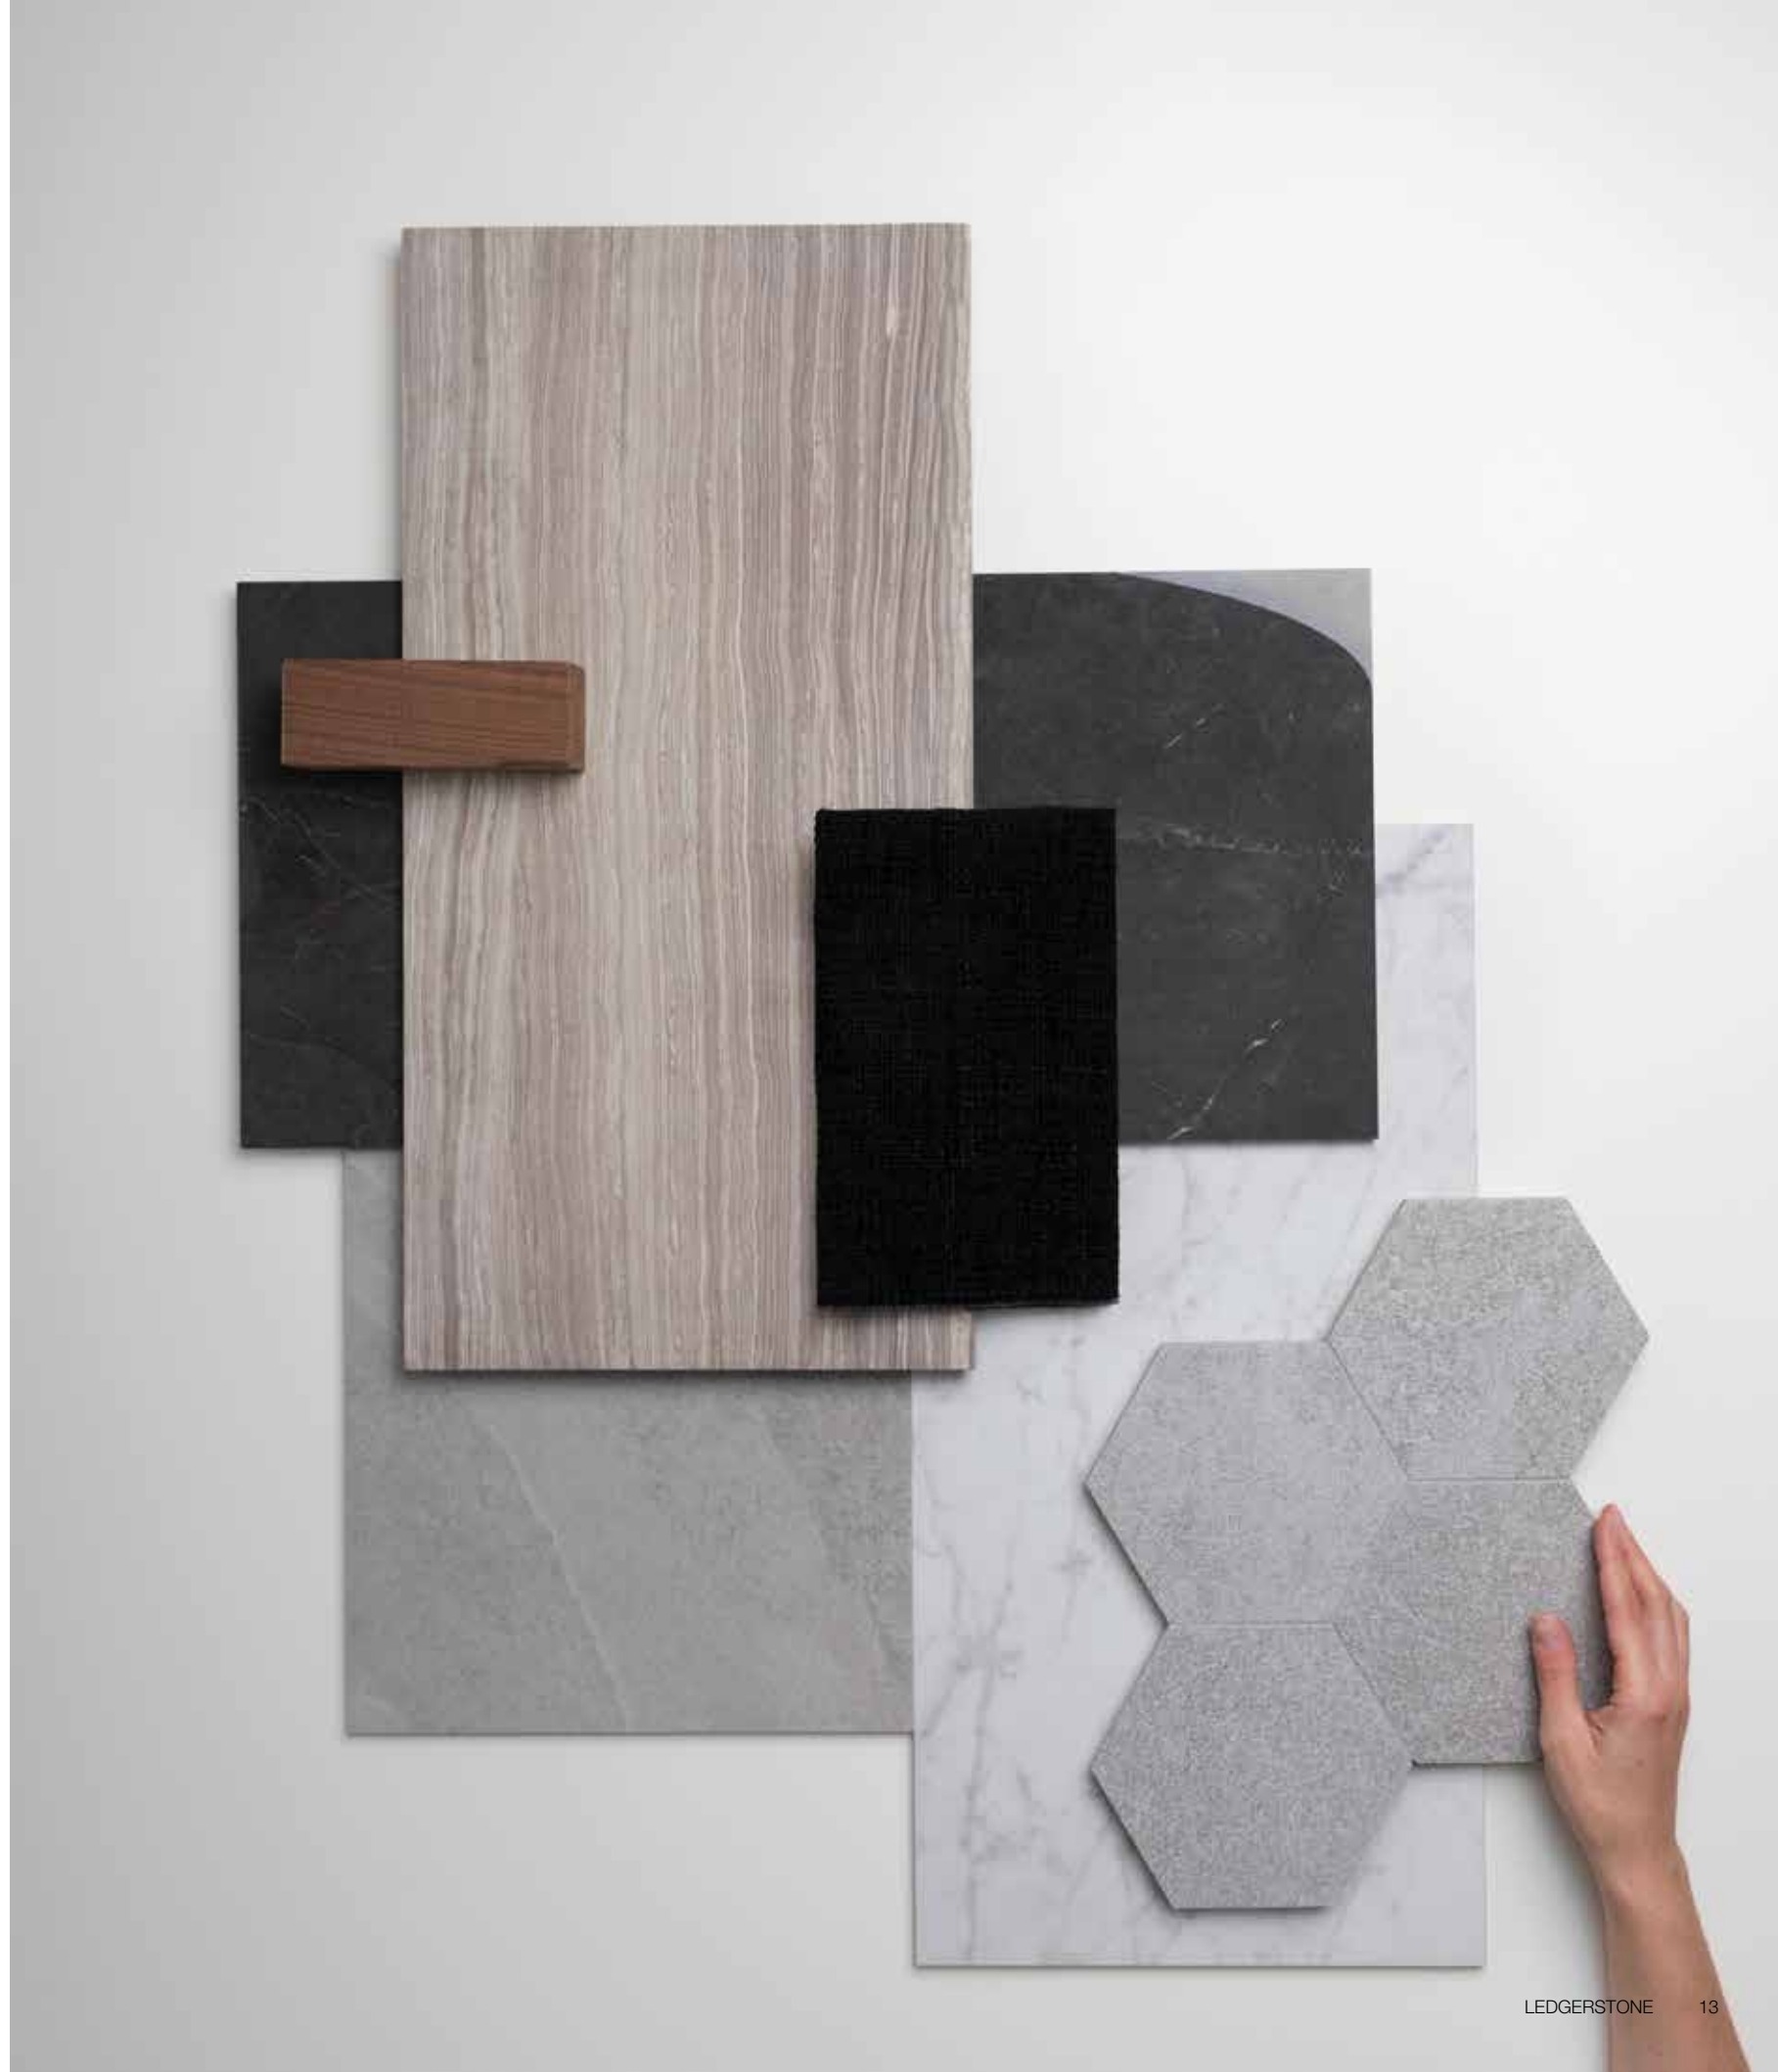

6 x 18 in / 15 x 45 cm
Assembled Corner
5004-0017-0

6 x 24 in / 15 x 60 cm Ledger Stone Beachwalk Split Face Quartzite Panel

The Anatolia difference
Unmatched elegance and unparalleled perfection.

Anatolia reinvents shapes and design compositions through refined color palettes, innovative graphical refinements and creative reinterpretations of traditional, cultural and trend led inspirations. Meticulous care is taken to enhance a product's formation through graphical and technical improvements at every step of the development and execution process. This leads to the most exquisite and discerning tile collections.