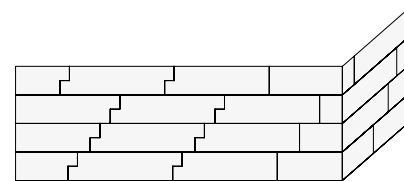

The World of Anatolia

We are a constellation of people and places. Get in touch.

CANADA
TORONTO HEAD OFFICE,
SHOWROOM AND DISTRIBUTION
CENTER

8300 Huntington Road
Vaughan, ON, L4H 4Z6
Canada

info@anatolia.com

Tel: +1 905 771 3800
Toll free tel: 1 877 311 3434
Fax: +1 905 771 6300
Fax: +1 866 324 1838

USA
SAVANNAH OFFICE, SHOWROOM
AND DISTRIBUTION CENTER
Anatolia (USA) Inc.
Tel: +1 877 311 3434

SAVANNAH WAREHOUSE #1
202 International Trade Pkwy
Port Wentworth, GA, 31407
USA
Tel: +1 912 438 5167

SAVANNAH WAREHOUSE #2
250 International Trade Pkwy
Port Wentworth, GA, 31407
USA
Tel: +1 912 438 5167

TURKEY
IZMIR OFFICE, SHOWROOM
AND DISTRIBUTION CENTRE

Aliğa Organize Sanayi Bölgesi
Çoraklar Mah. 5000 Sk. No: 34
35800 Aliğa, İzmir,
Türkiye
Tel: +90 232 520 7300

REGIONAL OFFICES
TURKEY
Oguzhan Mah. Hoca Ahmet Yesevi Cad.
Ada Plaza No:7 Kat:3 Daire:19
15300 Bucak, Burdur,
Türkiye

CHINA
Room 517 Yi Shu Da Lou Ji Hua 4 Road
Chan Cheng District, Foshan City
Guang Dong Province, 528000
China

INDIA
206 - Pacific Business Park
Mahendra Nagar (Part)
8/A - National High Way
Morbi, Gujarat, 363642
India

USA
Anatolia (USA) Inc.
131 Crosslake Park Dr., Suite 203
 Mooresville, NC, 28117
USA
Tel: +1 877 311 3434

Credits

ART DIRECTION
AND GRAPHIC DESIGN
Juma

Partnerships and Associations

idc
interior designers of canada
designers d'intérieur du canada

TTMAC ACTTM

AMERICAN
SOCIETY OF
INTERIOR
DESIGNERS **ASID**