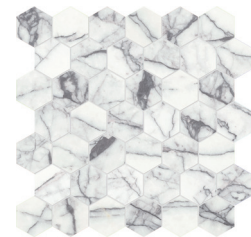

Lilac Volta[®], *Marble*.

A stunning collection that combines the essence of white marble with an eccentric energy of lilac veins.

Eccentric energy
for contemporary interiors.

Lilac Volta[®] collection

An eye-catching and stylish finish oozing luxury and boasts stunning veining. Lilac Volta[®] combines the elegance and classic essence of white marble with the addition of a new and eccentric energy, given by accents of lilac veins that alternate and intersect sporadically on a white background.

Formats and finishes at a glance

18 x 36 in / 45.7 x 91.4 cm
Honed 5000-0448-0

12 x 24 in / 30.5 x 61 cm
Honed 5000-0445-0

3 x 12 in / 7.5 x 30.5 cm
Honed 5000-0447-0

Mosaics

1.25 x 4 in / 3.3 x 10 cm
Herringbone Mosaic
Honed 5001-0330-0

1.25 in / 3 cm
Penny Round Mosaic
Honed 5001-0332-0

2 x 6 in / 4.9 x 15 cm
Picket Mosaic
Honed 5001-0331-0

2 in / 4.9 cm
Hexagon Mosaic
Honed 5001-0329-0

Trim

1/2 x 12 in / 1.3 x 30.5 cm
Deco-Bar
Honed 5002-0115-0

NATURAL STONE TILE VARIATION

The inherent beauty of natural stone products is expressed through variations in color, texture, shading and veining.

18 x 36 in / 45.7 x 91.4 cm tile variations

18 x 36 in / 45.7 x 91.4 cm Lilac Volta® Honed Marble Tile