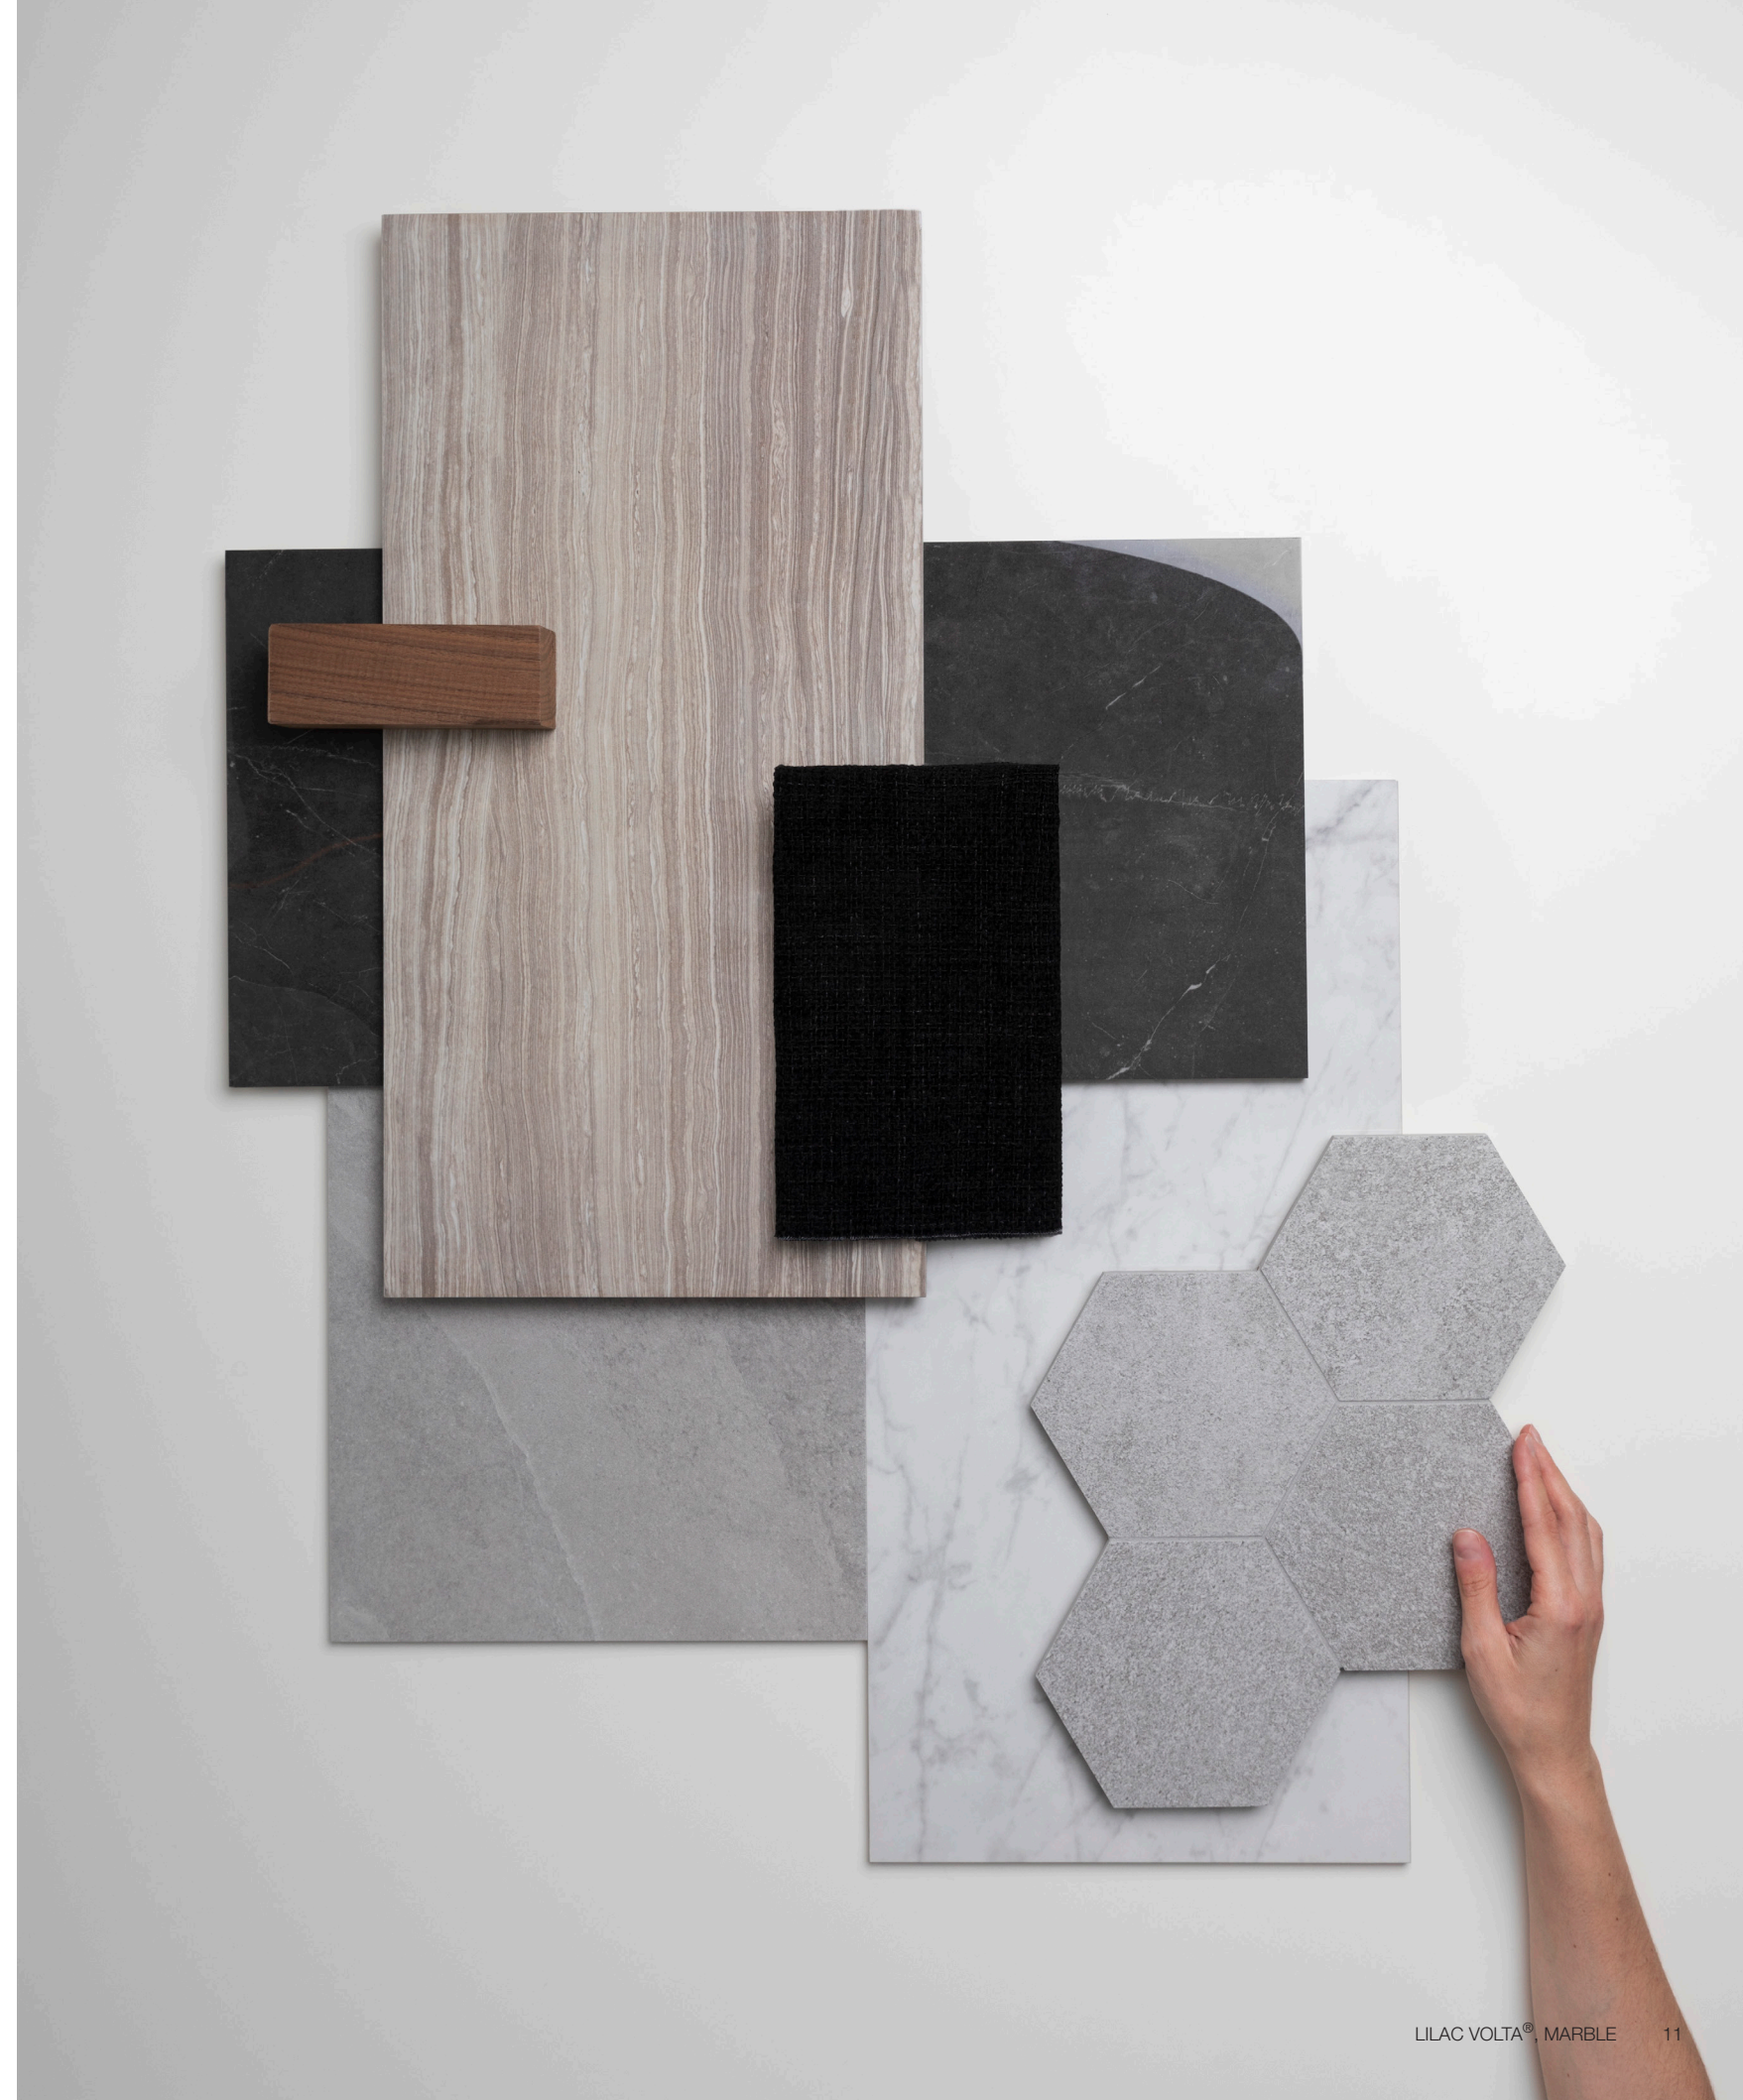

Lilac Volta[®], *Marble*.

A stunning collection that combines the essence of white marble with an eccentric energy of lilac veins.

Eccentric energy
for contemporary interiors.

Lilac Volta[®] collection

An eye-catching and stylish finish oozing luxury and boasts stunning veining. Lilac Volta[®] combines the elegance and classic essence of white marble with the addition of a new and eccentric energy, given by accents of lilac veins that alternate and intersect sporadically on a white background.

NATURAL STONE TILE VARIATION

The inherent beauty of natural stone products is expressed through variations in color, texture, shading and veining.

18 x 36 in / 45.7 x 91.4 cm tile variations

18 x 36 in / 45.7 x 91.4 cm Lilac Volta® Honed Marble Tile

The Anatolia difference
Unmatched elegance and unparalleled perfection.

Natural stone retains a timeless beauty. Anatolia's selection stands out for its strong aesthetic and expressive value, capturing the latest trends in interior design through unique shapes and elegant stone character. Highly sought-after materials, sourced from the most premium quarries. With their carefully selected colors and looks, from bright, to delicate to full of character, Anatolia's collections of natural stone will elegantly furnish any design. The value of variety enriches spaces as a result of one-of-a-kind craftsmanship executed with cutting-edge technology.