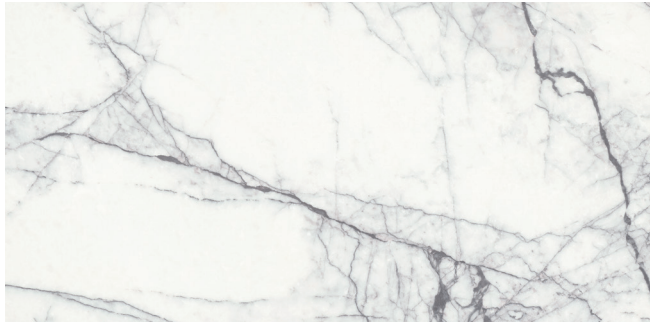

Formats and finishes at a glance

18 x 36 in / 45.7 x 91.4 cm
Honed 5000-0448-0