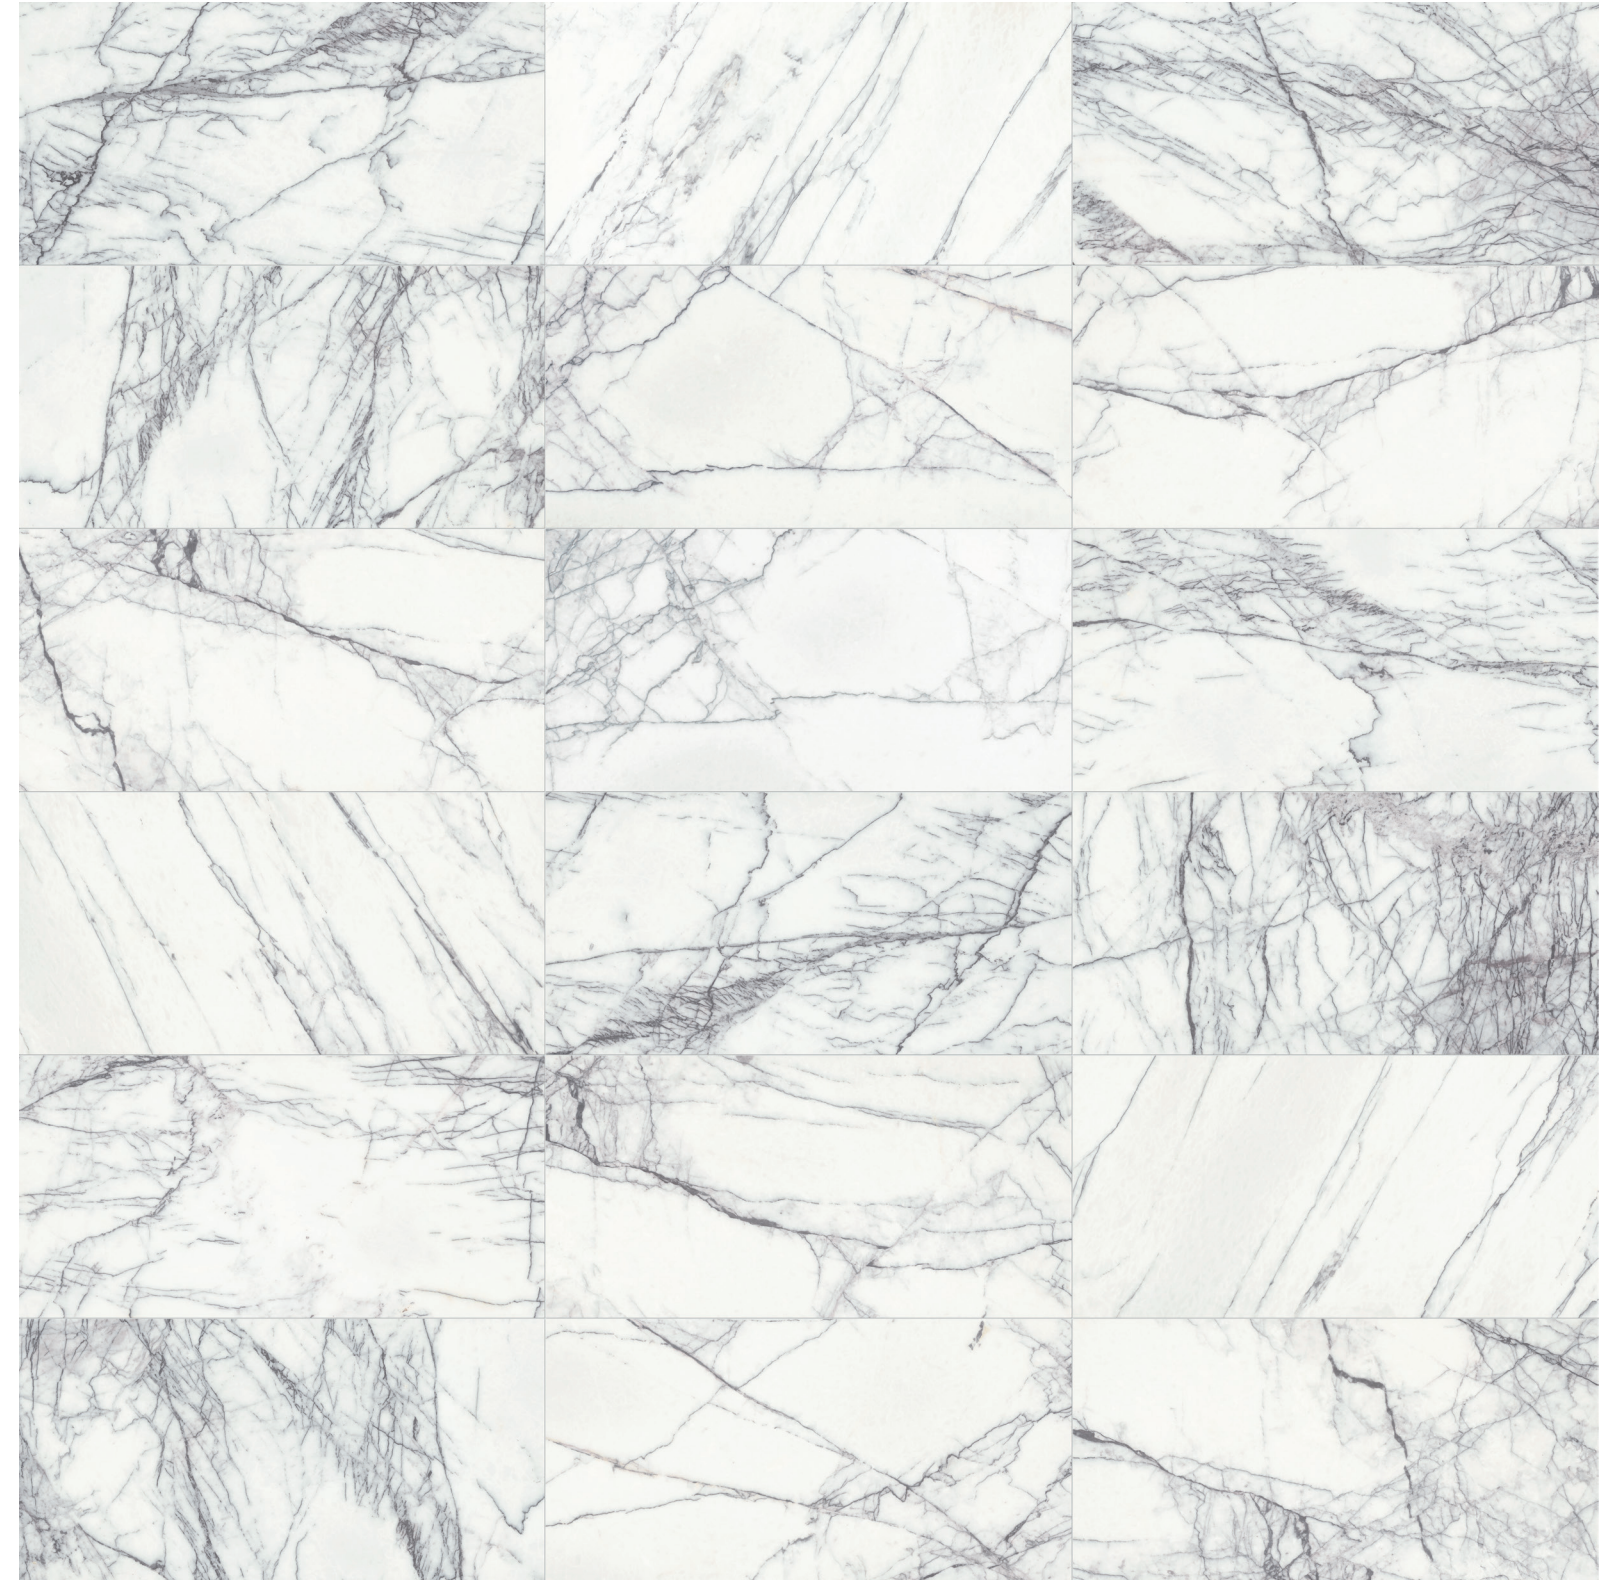

Lilac Volta[®], *Marble*.

A stunning collection that combines the essence of white marble with an eccentric energy of lilac veins.

Eccentric energy
for contemporary interiors.

Lilac Volta[®] collection

An eye-catching and stylish finish oozing luxury and boasts stunning veining. Lilac Volta[®] combines the elegance and classic essence of white marble with the addition of a new and eccentric energy, given by accents of lilac veins that alternate and intersect sporadically on a white background.

NATURAL STONE TILE VARIATION

The inherent beauty of natural stone products is expressed through variations in color, texture, shading and veining.

18 x 36 in / 45.7 x 91.4 cm tile variations

18 x 36 in / 45.7 x 91.4 cm Lilac Volta® Honed Marble Tile