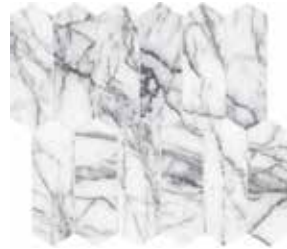

## Lilac Volta collection

An eye-catching and stylish finish oozing luxury and boasts stunning veining. Lilac Volta combines the elegance and classic essence of white marble with the addition of a new and eccentric energy, given by accents of lilac veins that alternate and intersect sporadically on a white background.

# Formats and finishes at a glance

18 x 36 in / 45.7 x 91.4 cm  
Honed 5000-0448-0

12 x 24 in / 30.5 x 61 cm  
Honed 5000-0445-0

3 x 12 in / 7.5 x 30.5 cm  
Honed 5000-0447-0

## Mosaics

1.25 x 4 in / 3.3 x 10 cm  
Herringbone Mosaic  
Honed 5001-0330-0

1.25 in / 3 cm  
Penny Round Mosaic  
Honed 5001-0332-0

2 x 6 in / 4.9 x 15 cm  
Picket Mosaic  
Honed 5001-0331-0

2 in / 4.9 cm  
Hexagon Mosaic  
Honed 5001-0329-0

## Trim

1/2 x 12 in / 1.3 x 30.5 cm  
Deco-Bar  
Honed 5002-0115-0