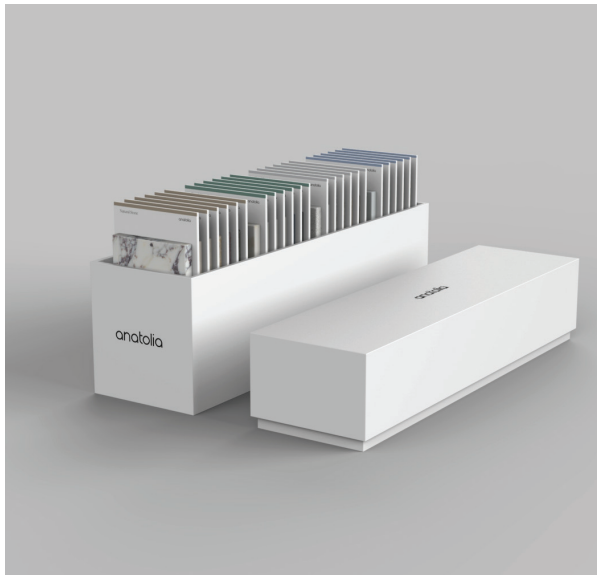

Marketing support, *Sample Chip Carrying Case*

Anatolia has developed a premium sample chip carrying case to easily and beautifully store, organize, and carry sample chips to meetings and for sample libraries. The case comes empty and can hold up to 24 sample chips.

ITEM DESCRIPTION	CONTENTS	ITEM CODE	UPC
4.1 x 14.8 x 7.5 in / 37.6 x 10.4 x 17.9 cm Sample Chip Carrying Case (Empty)	As per above	9902-1659-0	828492074879