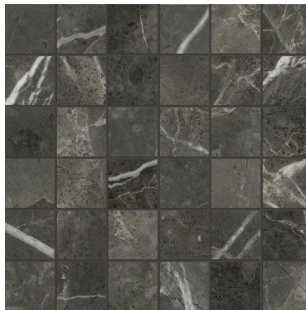

Mosaic

2 x 2 in / 5 x 5 cm
Mosaic
Matte 4501-0580-0

IMAGE VARIATIONS

This collection has a wide variety of tile facings by size to maximize the realism it can convey within a design space.

20 x 20 in / 50 x 50 cm
Actual: 497 x 497 x 8,5 mm
24 images

13 x 13 in / 33 x 33 cm
Actual: 330 x 330 x 7,6 mm
30 images

12 x 24 in / 30 x 60 cm
Actual: 300 x 600 x 8,4 mm
21 images