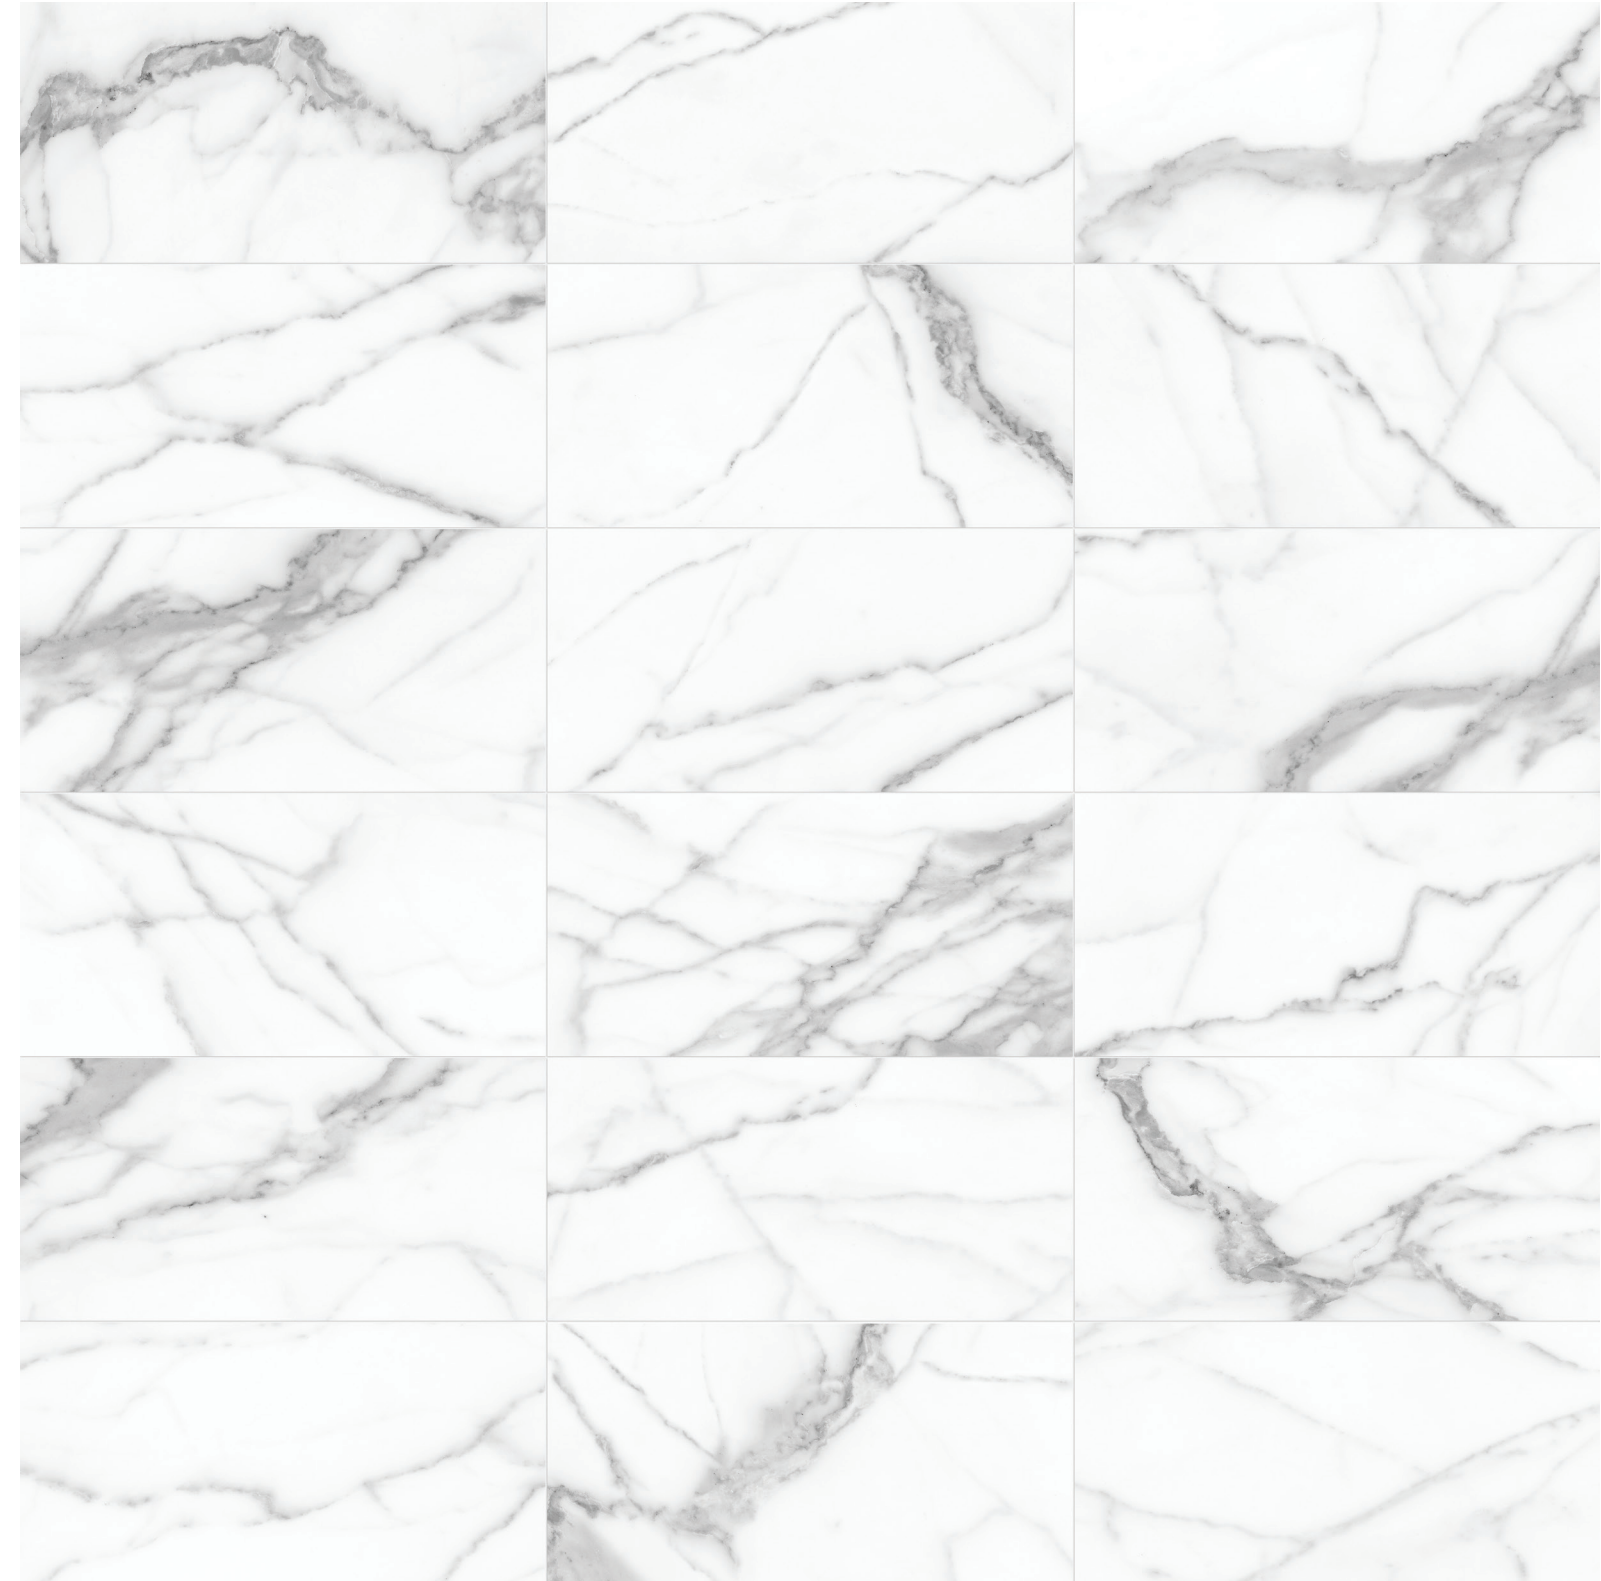

12 x 24 in / 30 x 60 cm image variations