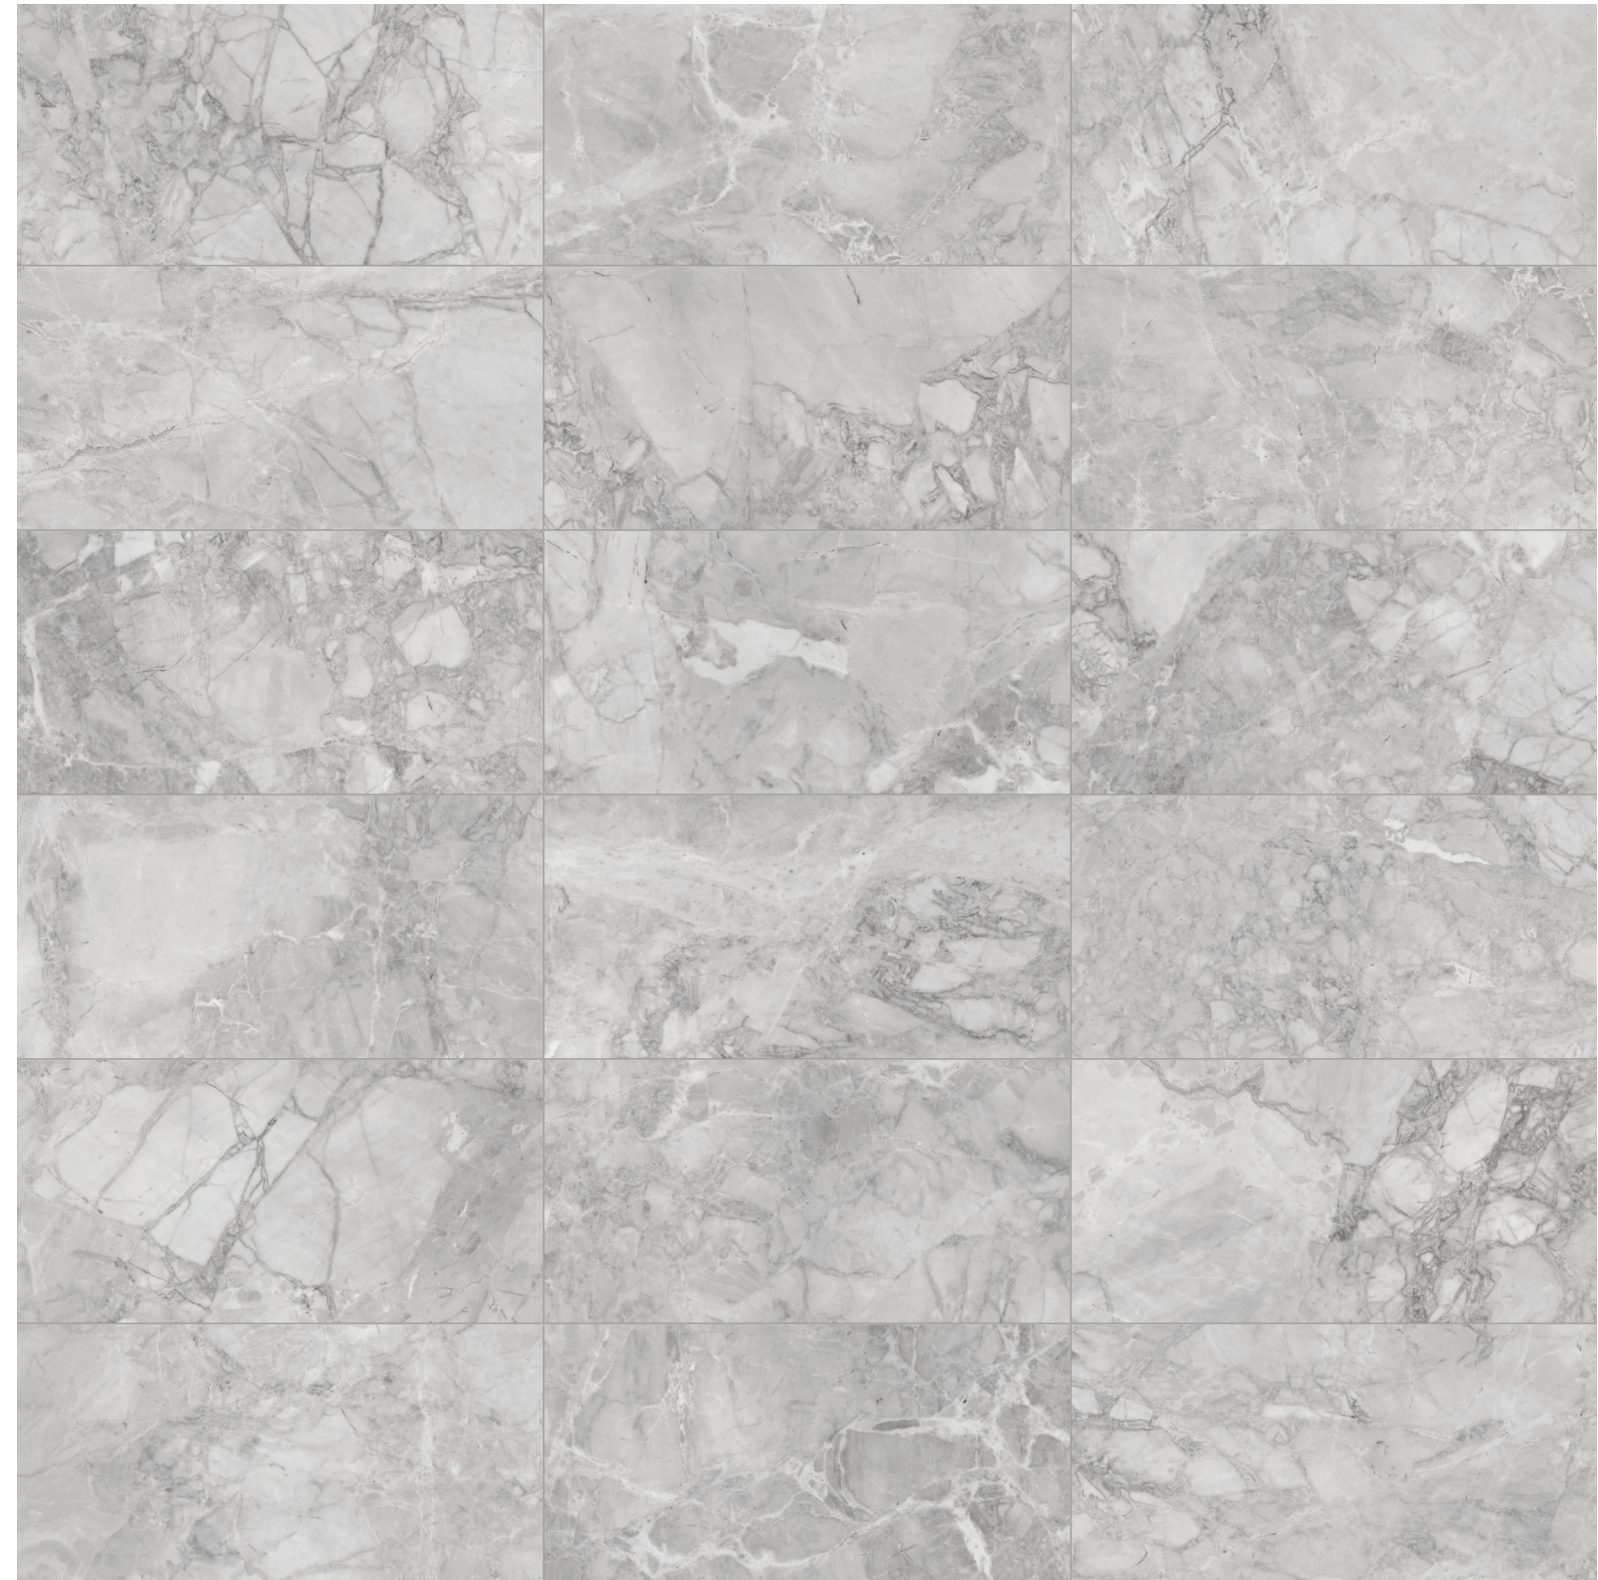

12 x 24 in / 30 x 60 cm image variations