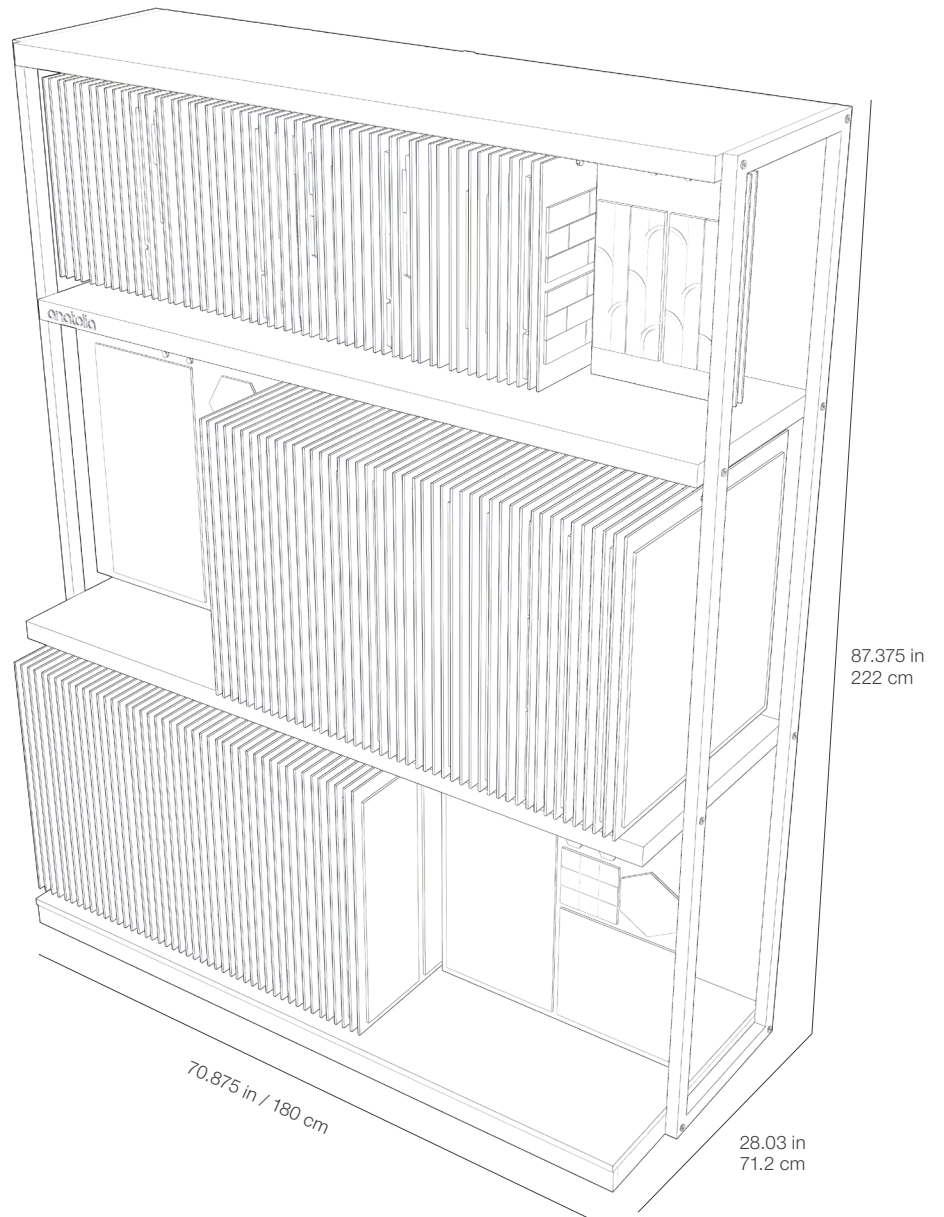

Marketing Support, *Premiere Library Display Kit*

Key specifications and item codes

ITEM DESCRIPTION	CONTENTS	ITEM CODE
ANATOLIA PREMIERE LIBRARY DISPLAY KIT	31 DISPLAY BOARD SETS AVAILABLE (125 BOARDS), 1 DISPLAY BASE, 78 DISPLAY BOARD ROLLER	9901-0084-0

<i>Premier Library Display</i>	ITEM CODE
ANATOLIA LIBRARY DISPLAY BASE	9902-1923-0
ANATOLIA LIBRARY DISPLAY BOARD ROLLER	9902-1924-0