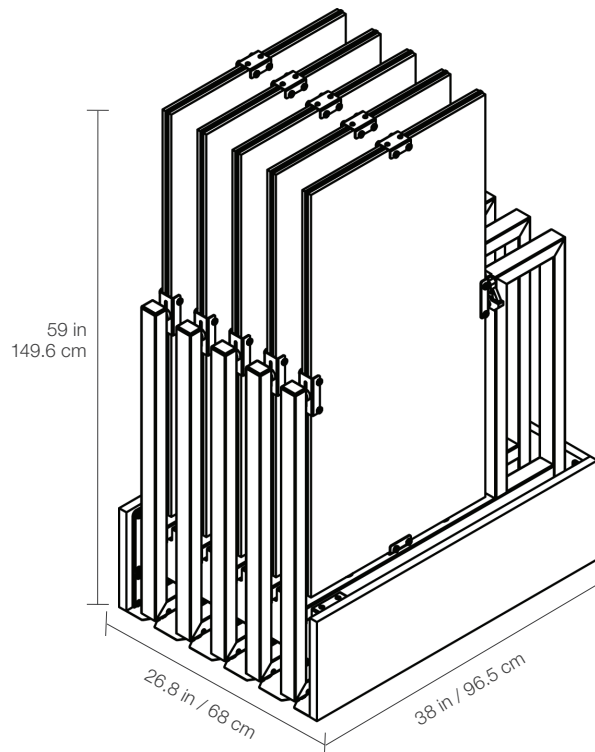

Marketing Support, *Rotating Tile Floor Display*

24 x 48 in / 60 x 120 cm

24 x 48 in / 60 x 120 cm Rotating Tile Floor Display

ITEM DESCRIPTION	ITEM CODE	UPC
Rotating 24 x 48 in / 60 x 120 cm Tile Display (fits 10 tiles)	9902-3106-0	828492096093
3 x 5.78 in Sample Labels	9902-1702-0	828492076408

Labels can be ordered using the code above. Please specify the required colors and finishes when placing the order through your Anatolia Business Development Manager.