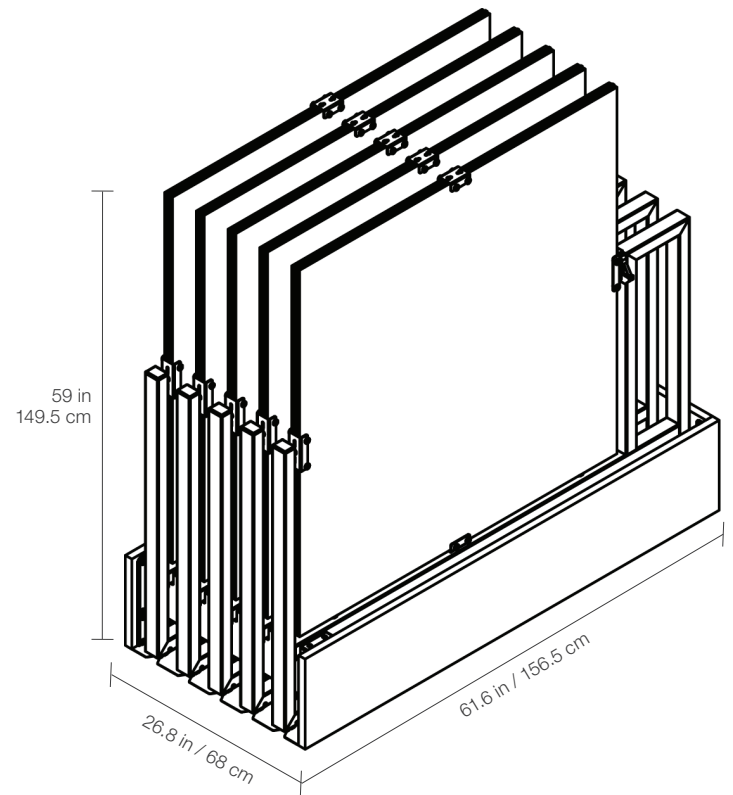

Marketing Support, *Rotating Tile Floor Display*

48 x 48 in / 120 x 120 cm

48 x 48 in / 120 x 120 cm Rotating Tile Floor Display

ITEM DESCRIPTION	ITEM CODE	UPC
Rotating 48 x 48 in / 120 x 120 cm Tile Display (fits 10 tiles)	9902-3105-0	828492096086
3 x 5.78 in Sample Labels	9902-1702-0	828492076408

Labels can be ordered using the code above. Please specify the required colors and finishes when placing the order through your Anatolia Business Development Manager.