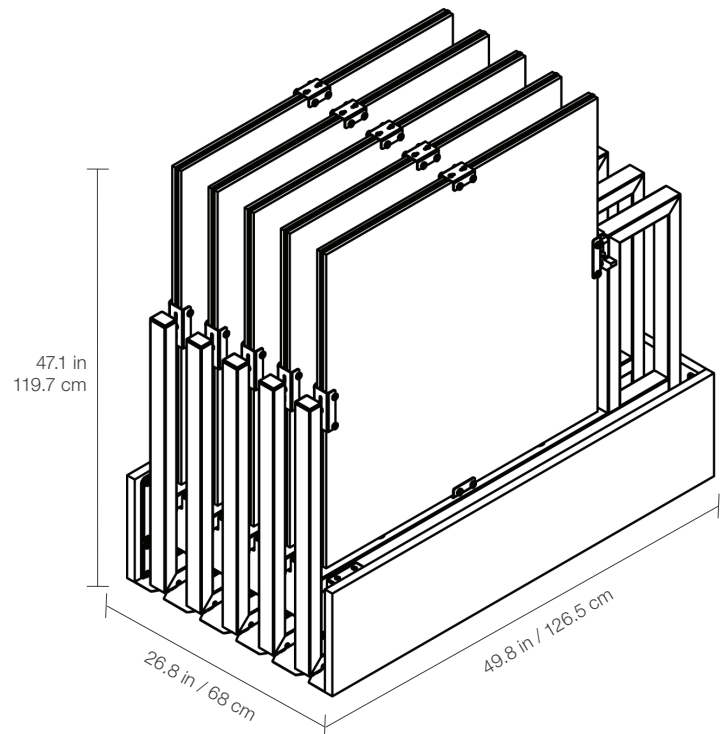

Marketing Support, *Rotating Tile Floor Display*

36 x 36 in / 90 x 90 cm

36 x 36 in / 90 x 90 cm Rotating Tile Floor Display

ITEM DESCRIPTION	ITEM CODE	UPC
Rotating 36 x 36 in / 90 x 90 cm Tile Display (fits 10 tiles)	9902-3104-0	828492096079
3 x 5.78 in Sample Labels	9902-1702-0	828492076408

Labels can be ordered using the code above. Please specify the required colors and finishes when placing the order through your Anatolia Business Development Manager.