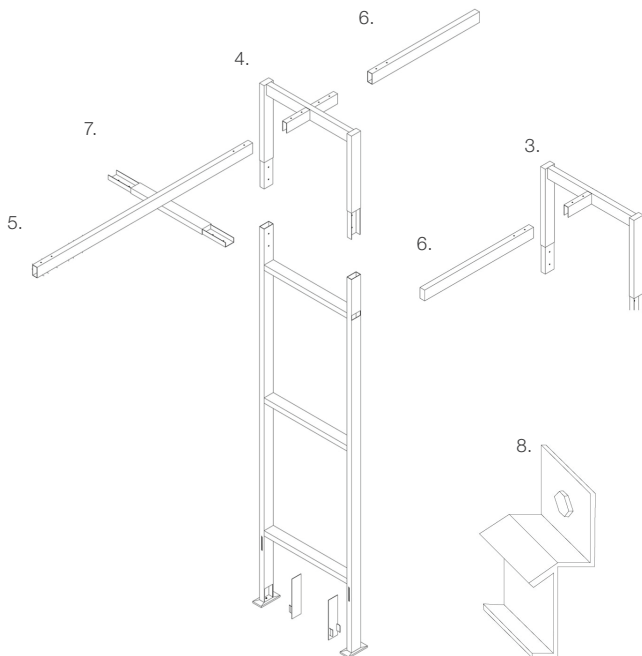

Showroom Display Fixtures at a Glance

Key specifications and item codes

Fixture replacement codes are listed below. For the initial installation, your Anatolia Interior Design team will advise exactly on what is required for a successful initial setup.

ITEM DESCRIPTIONS	ITEM CODE	UPC
1. 9 ft Display Board Fixture - Main Upright	9902-1437-0	828492070505
2. 11 ft Display Board Fixture - Main Upright	9902-1438-0	828492070512
3. Display board Fixture - 1 way top connector	9902-1441-0	828492070543
4. Display Board Fixture - 2 way top connector	9902-1442-0	828492070550
5. Display board Fixture - Horizontal Middle Connector	9902-1443-0	828492070567
6. Display Board Fixture - Horizontal End Connector	9902-1444-0	828492070574
7. Display Board Fixture - Horizontal Side Connector	9902-1445-0	828492070581
8. Display Board Fixture - Wall Mounting Bracket	9902-1439-0	828492070529
PANEL LIGHTNING COMPONENTS		
Showroom Fixture Light	9902-1654-0	828492074794
Showroom Fixture Light Track, 6 ft	9902-1655-0	828492074800
Showroom Fixture Light End Feed	9902-1656-0	828492074817
Showroom Fixture Light Connector	9902-1657-0	828492074824
ADDITIONAL COMPONENTS		
28 x 6 x 3/4 in Slab Display MDF Cleats - Set of 3	9902-3341-0	828492099490
Anatolia Logo & Plexiglass Label Holder Kit	9901-0088-0	828492099506
9.5 x 13.4 cm Sample Labels	9902-3340-0	828492099483

Labels can be ordered using the code above. Please specify the required colors and finishes when placing the order through your Anatolia Business Development Manager.