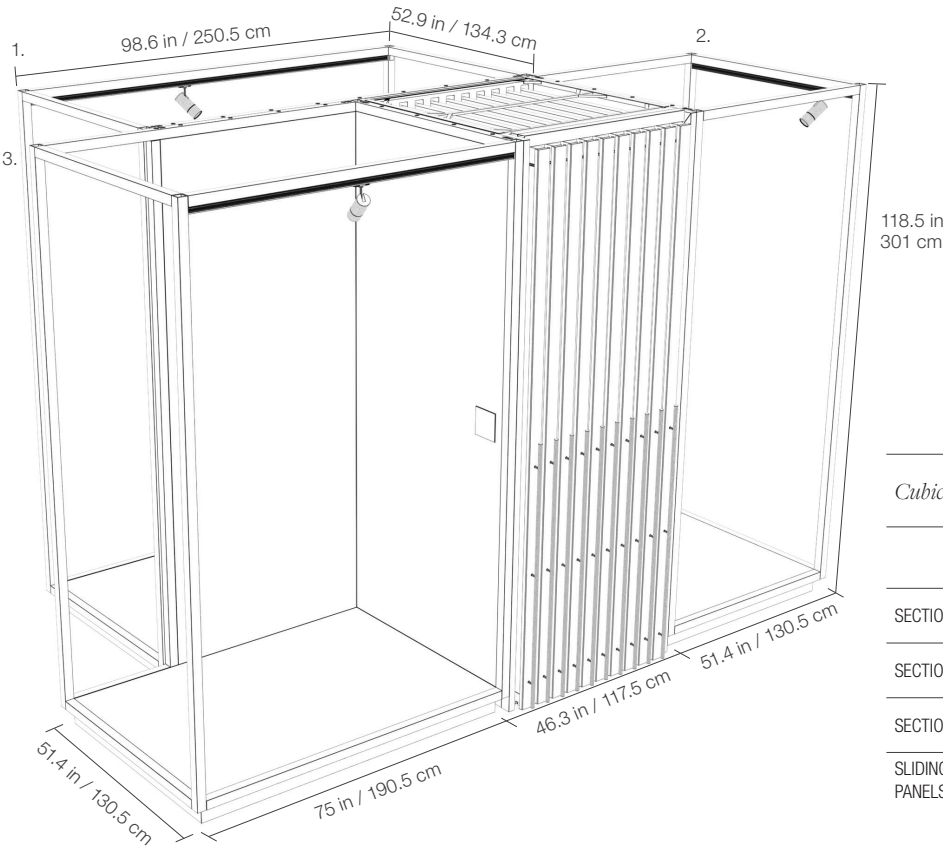

Marketing support, *Showroom Cubicle Display Panels*

Cubicle Display Panels - D (3 Sections + Sliding Panels)

	WALL		FLOOR	
	# OF PANELS	PANEL SIZE	# OF PANELS	PANEL SIZE
SECTION 1	2 (Recommended for bookmatch)	120 x 280 cm	1	240 x 120 cm
SECTION 2	1	120 x 280 cm	1	120 x 120 cm
SECTION 3	2	120 x 280 cm 118 x 280 cm	1	180 x 120 cm
SLIDING PANELS	20	120 x 280 cm	N/A	N/A

Cubicle Required Components

Showroom Fixture Light (3 in total)	9902-1654-0	828492074794
Showroom Fixture Light Track, 6 FT (3 in total)	9902-1655-0	828492074800
Showroom Fixture Light End Feed (1 piece in total)	9902-1656-0	828492074817
ADDITIONAL COMPONENT		
Anatolia Logo & Plexiglass Label Holder Kit	9901-0088-0	828492099506
9.5 x 13.4 cm Sample Labels	9902-3340-0	828492099483

*Labels can be ordered using the code above. Please specify the required colors and finishes when placing the order through your Anatolia Business Development Manager.