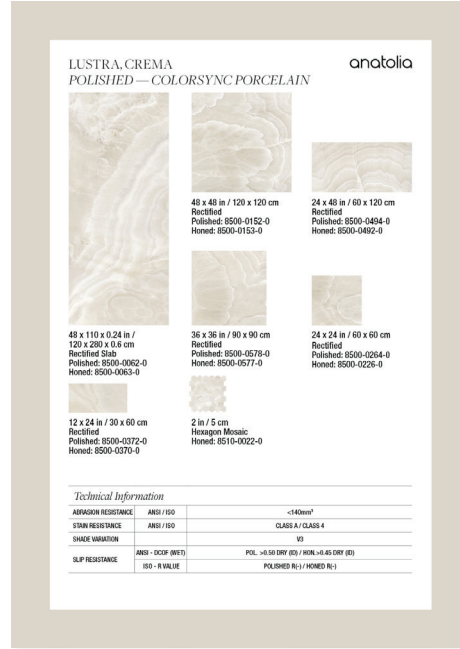

<i>Sample Chips</i>	ITEM CODE	UPC
Anatolia Lustra Onyx Crema Honed Sample Chip, 9mm	9902-2671-0	828492091999
Anatolia Lustra Onyx Crema Polished Sample Chip, 9mm	9902-2672-0	828492092002
Anatolia Lustra Onyx Sage Honed Sample Chip, 9mm	9902-2673-0	828492092019
Anatolia Lustra Onyx Sage Polished Sample Chip, 9mm	9902-2674-0	828492092026
Anatolia Lustra Onyx Hazel Honed Sample Chip, 9mm	9902-2675-0	828492092033
Anatolia Lustra Onyx Hazel Polished Sample Chip, 9mm	9902-2676-0	828492092040
Anatolia Lustra Onyx Feather Honed Sample Chip, 9mm	9902-3357-0	828492099704
Anatolia Lustra Onyx Feather Polished Sample Chip, 9mm	9902-3358-0	828492099711