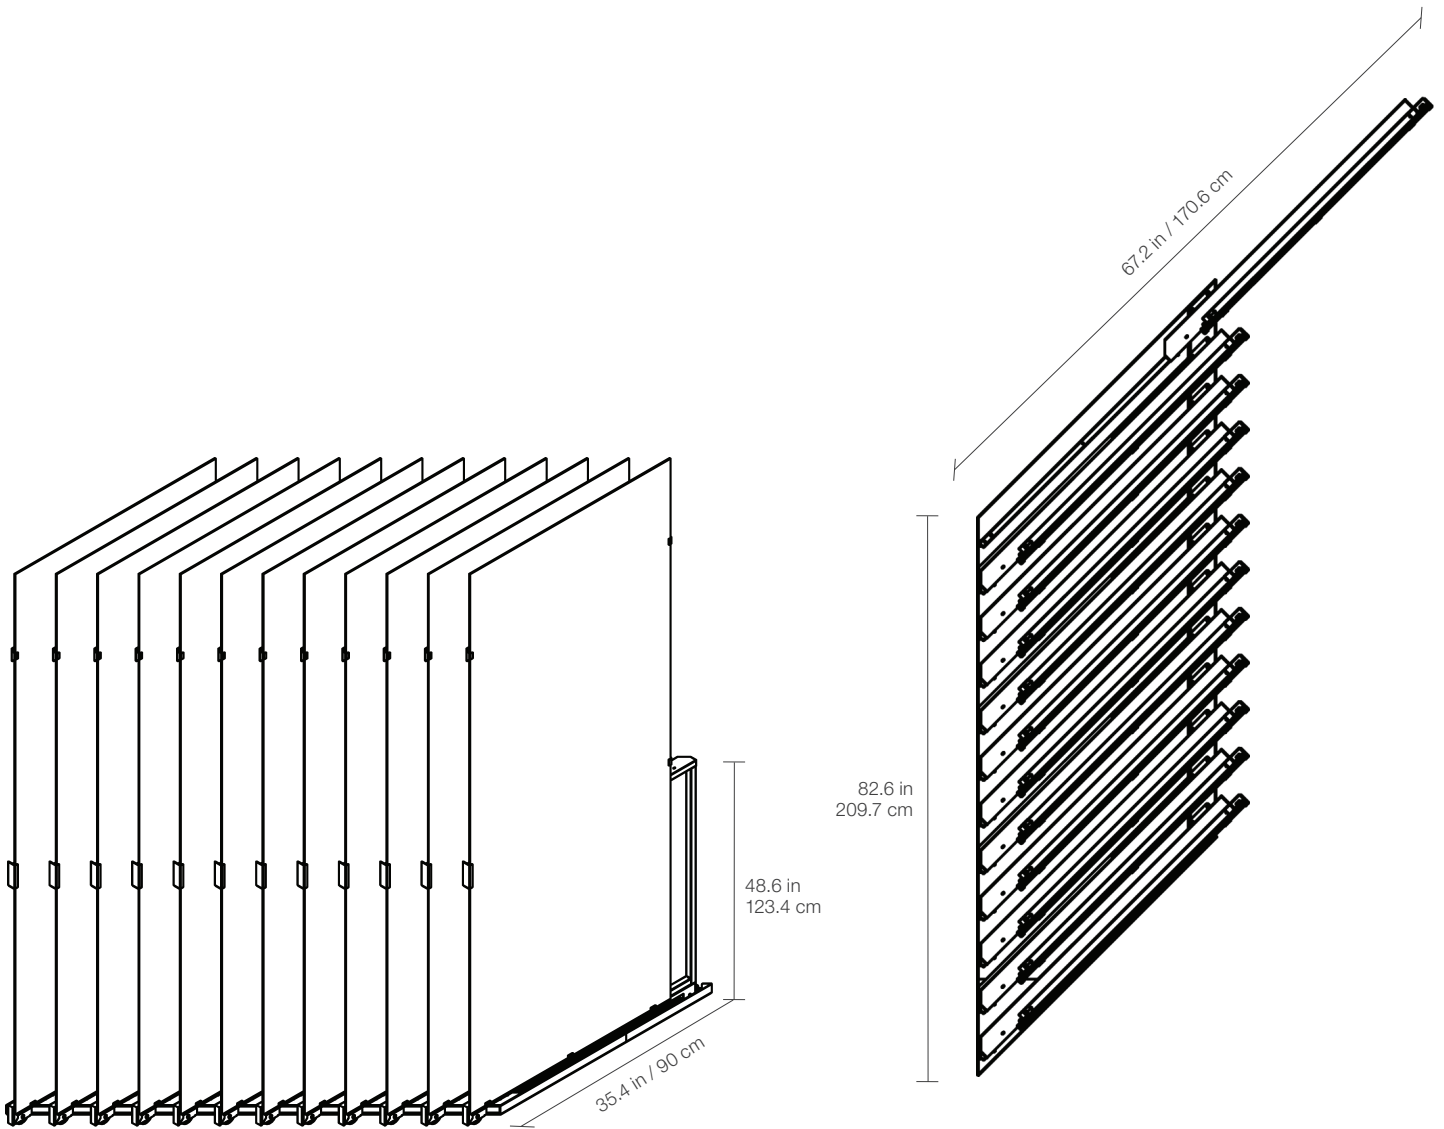

Marketing support, *Single Sliding Panel Display*

48 x 110 in / 120 x 280 cm Porcelain Slab Single Sliding Panel Display front view

48 x 110 in / 120 x 280 cm Porcelain Slab Single Sliding Panel Display top view

ITEM DESCRIPTION	ITEM CODE	UPC
Right Angle Sliding 48 x 110 in / 120 x 280 cm Slab Display	9902-3098-0	828492096024
Left Angle Sliding 48 x 110 in / 120 x 280 cm Slab Display	9902-3099-0	828492096031
ADDITIONAL COMPONENT		
Anatolia Logo & Plexiglass Label Holder Kit	9901-0088-0	828492099506
9.5 x 13.4 cm Sample Labels	9902-3340-0	828492099483

Labels can be ordered using the code above. Please specify the required colors and finishes when placing the order through your Anatolia Business Development Manager.