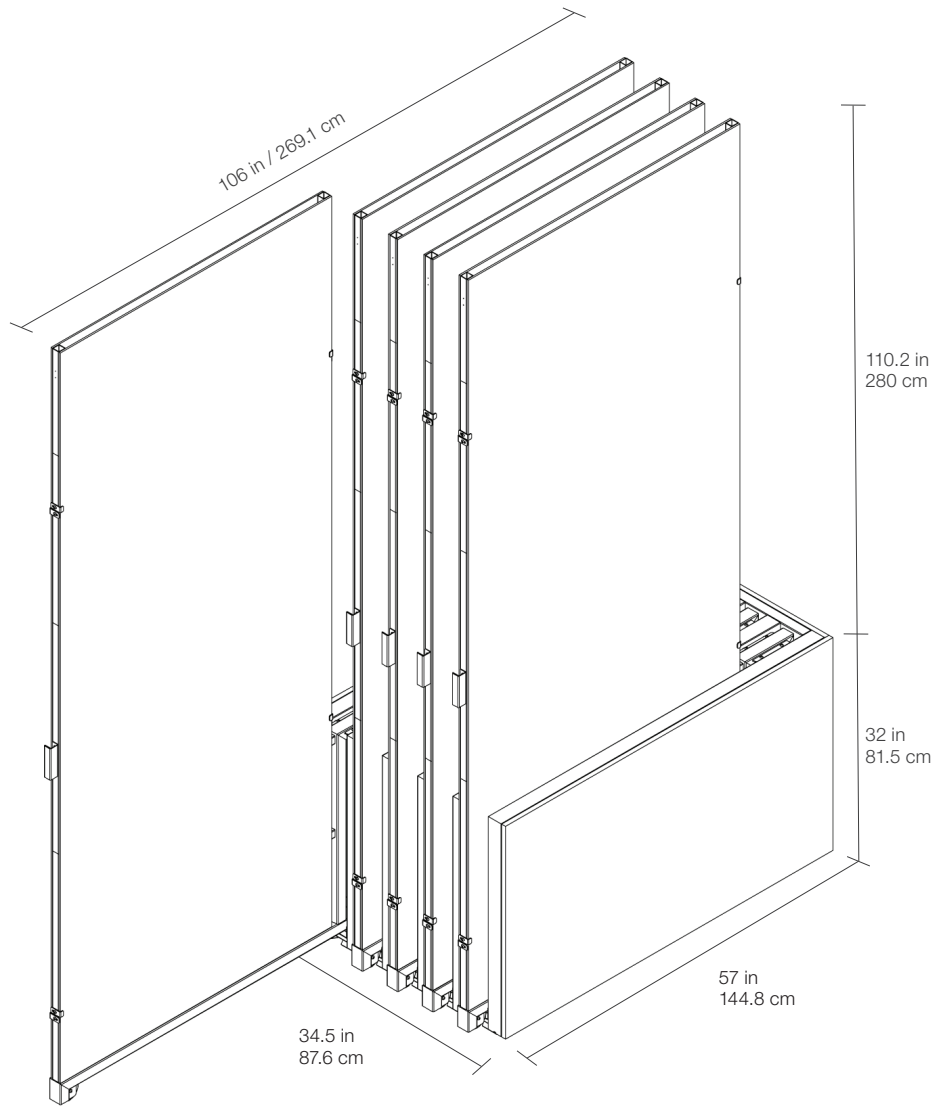

Marketing support, *Straight Sliding Panel Display*

ITEM DESCRIPTION	ITEM CODE	UPC
Straight Sliding 48 x 110 in / 120 x 280 Slab Display	9902-3101-0	828492096048
ADDITIONAL COMPONENT		
Anatolia Logo & Plexiglass Label Holder Kit	9901-0088-0	828492099506
9.5 x 13.4 cm Sample Labels	9902-3340-0	828492099483

Labels can be ordered using the code above. Please specify the required colors and finishes when placing the order through your Anatolia Business Development Manager.