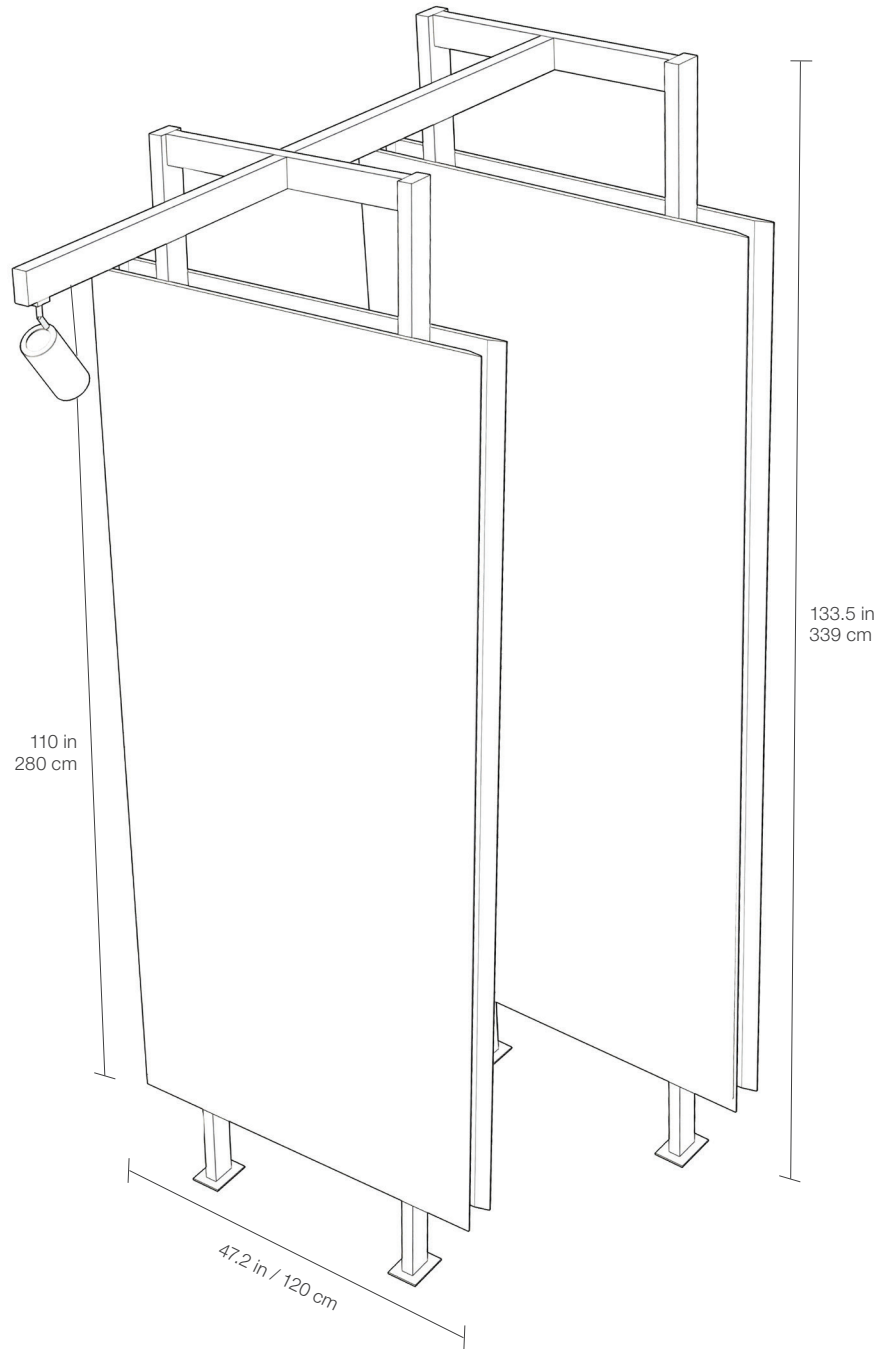

This versatile display is fully compatible with the MDF Dealer Showroom Boards, offering a refined and cohesive presentation across Anatolia's tile collections.

*Full size slabs are cut to 120 x 280 cm.

ITEM DESCRIPTIONS	ITEM CODE	UPC
1. 9 ft Display Board Fixture - Main Upright	9902-1437-0	828492070505
2. 11 ft Display Board Fixture - Main Upright	9902-1438-0	828492070512
3. Display board Fixture - 1 way top connector	9902-1441-0	828492070543
4. Display Board Fixture - 2 way top connector	9902-1442-0	828492070550
5. Display board Fixture - Horizontal Middle Connector	9902-1443-0	828492070567
6. Display Board Fixture - Horizontal End Connector	9902-1444-0	828492070574
7. Display Board Fixture - Horizontal Side Connector	9902-1445-0	828492070581
8. Display Board Fixture - Wall Mounting Bracket	9902-1439-0	828492070529
PANEL LIGHTNING COMPONENTS		
Showroom Fixture Light	9902-1654-0	828492074794
Showroom Fixture Light Track, 6 ft	9902-1655-0	828492074800
Showroom Fixture Light End Feed	9902-1656-0	828492074817
Showroom Fixture Light Connector	9902-1657-0	828492074824
ADDITIONAL COMPONENTS		
28 x 6 x 3/4 in Slab Display MDF Cleats - Set of 3	9902-3341-0	828492099490
Anatolia Logo & Plexiglass Label Holder Kit	9901-0088-0	828492099506
9.5 x 13.4 cm Sample Labels	9902-3340-0	828492099483