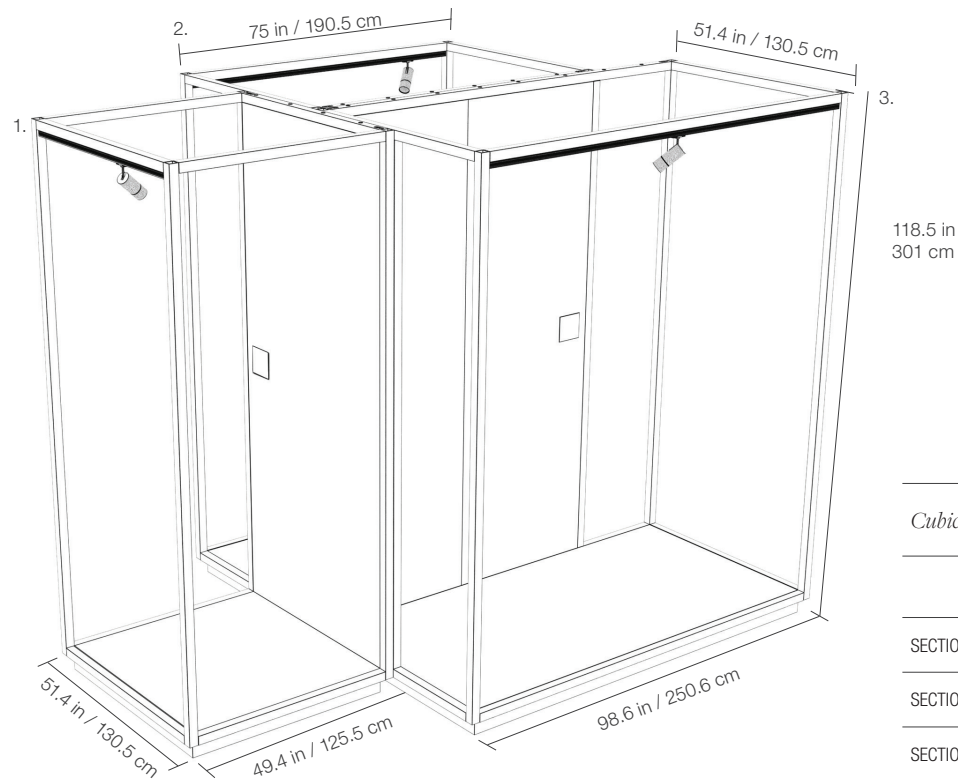

Showroom Cubicle Display Panels

Marketing support, *Showroom Cubicle Display Panels*

Cubicle Display Panels - A (3 Sections)

	WALL		FLOOR	
	# OF PANELS	PANEL SIZE	# OF PANELS	PANEL SIZE
SECTION 1	2	120 x 280 cm 57.5 x 280 cm	1	120 x 120 cm
SECTION 2	1	120 x 280 cm	1	120 x 120 cm
SECTION 3	2	120 x 280 cm 57.5 x 280 cm	1	240 x 120 cm

Marketing support, *Showroom Cubicle Display Panels*

Cubicle Display Panels - B (3 Sections)

	WALL		FLOOR	
	# OF PANELS	PANEL SIZE	# OF PANELS	PANEL SIZE
SECTION 1	1	120 x 280 cm	1	120 x 120 cm
SECTION 2	3	90 x 280 cm x 2 57.5 x 280 cm	1	180 x 120 cm
SECTION 3	2	90 x 280 cm x 2 57.5 x 280 cm	1	240 x 120 cm