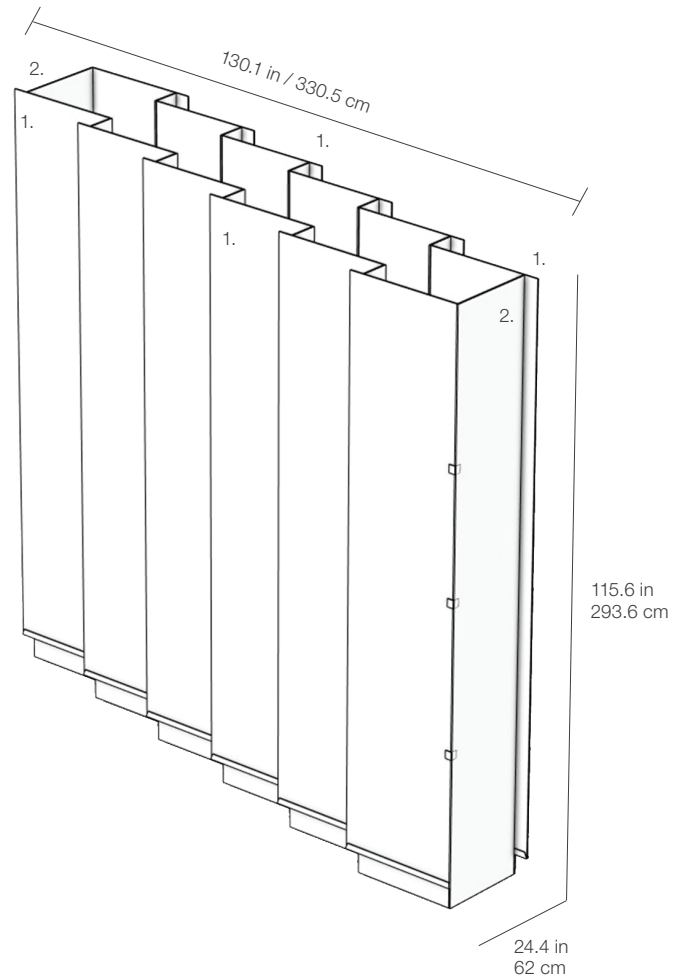

Waterfall Display 12 Piece Set Configuration

1. Waterfall Slab Display Kit (4 Kits in total)
2. Waterfall Slab Display Connectors (2 in total)
3. Waterfall Slab Display Wooden Side Cover (12 in total)

*For central island configurations, floor mounting is required. Please work with a professional contractor and follow local building codes for safe construction practices.