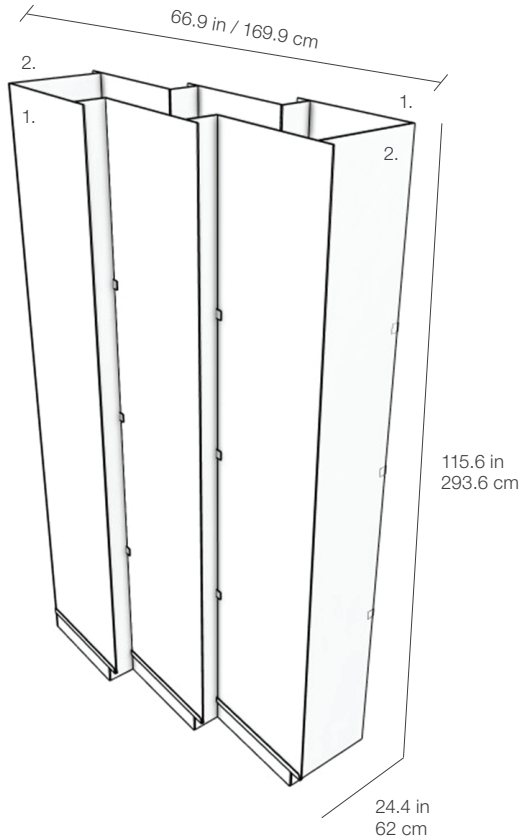

Showroom Waterfall Display Configurations at a glance

For a more dynamic presentation, Anatolia's waterfall display offers modular flexibility in which the 3 pc kit can be combined with additional kits and connectors to form a central island configuration. With the option to feature slabs on both sides, this display can be configured in a variety of arrangements, including a 6-piece or 12-piece set as shown below. Effortlessly expand your display without any additional components by adding additional sets, allowing you to scale according to your showroom's needs. The angled design not only saves space but also enhances the visibility of your entire slab collection, offering clients a convenient and engaging shopping experience. This versatile display transforms any showroom into a modern, efficient space, balancing form and function.

Waterfall Display 6 Piece Set Configuration

1. Waterfall Slab Display Kit (2 Kits in total)
2. Waterfall Slab Display Connectors (2 in total)
3. Waterfall Slab Display Wooden Side Cover (6 in total)