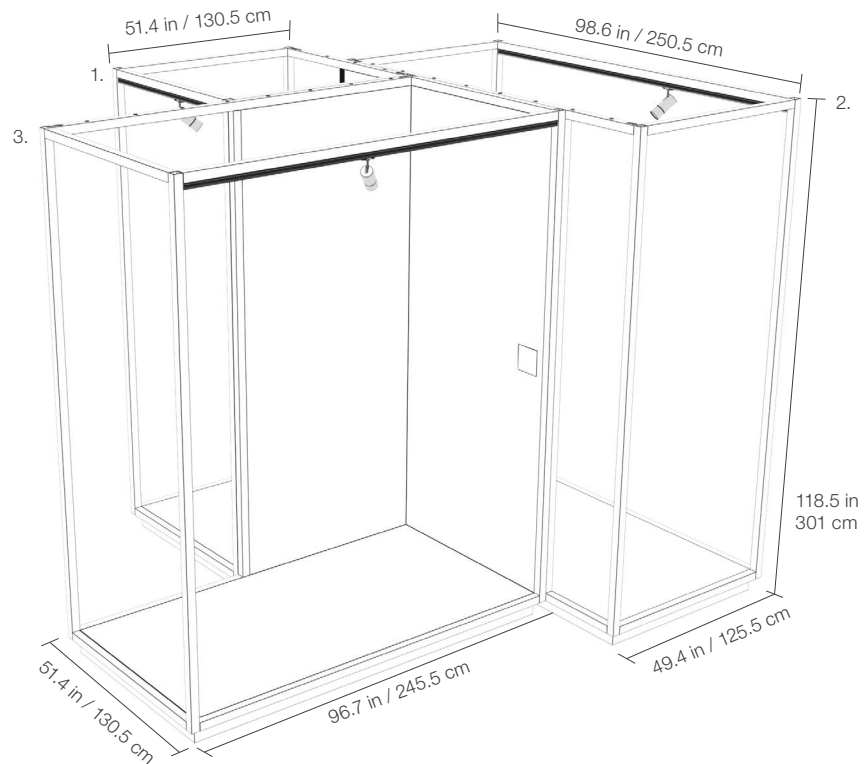

Showroom Cubicle Display Panels

Marketing support, *Showroom Cubicle Display Panels*

Cubicle Display Panels - A (3 Sections)

	WALL		FLOOR	
	# OF PANELS	PANEL SIZE	# OF PANELS	PANEL SIZE
SECTION 1	2	120 x 280 cm 57.5 x 280 cm	1	120 x 120 cm
SECTION 2	1	120 x 280 cm	1	120 x 120 cm
SECTION 3	2	120 x 280 cm 57.5 x 280 cm	1	240 x 120 cm

Marketing support, *Showroom Cubicle Display Panels*

Cubicle Display Panels - B (3 Sections)

	WALL		FLOOR	
	# OF PANELS	PANEL SIZE	# OF PANELS	PANEL SIZE
SECTION 1	1	120 x 280 cm	1	120 x 120 cm
SECTION 2	3	90 x 280 cm x 2 57.5 x 280 cm	1	180 x 120 cm
SECTION 3	2	90 x 280 cm x 2 57.5 x 280 cm	1	240 x 120 cm