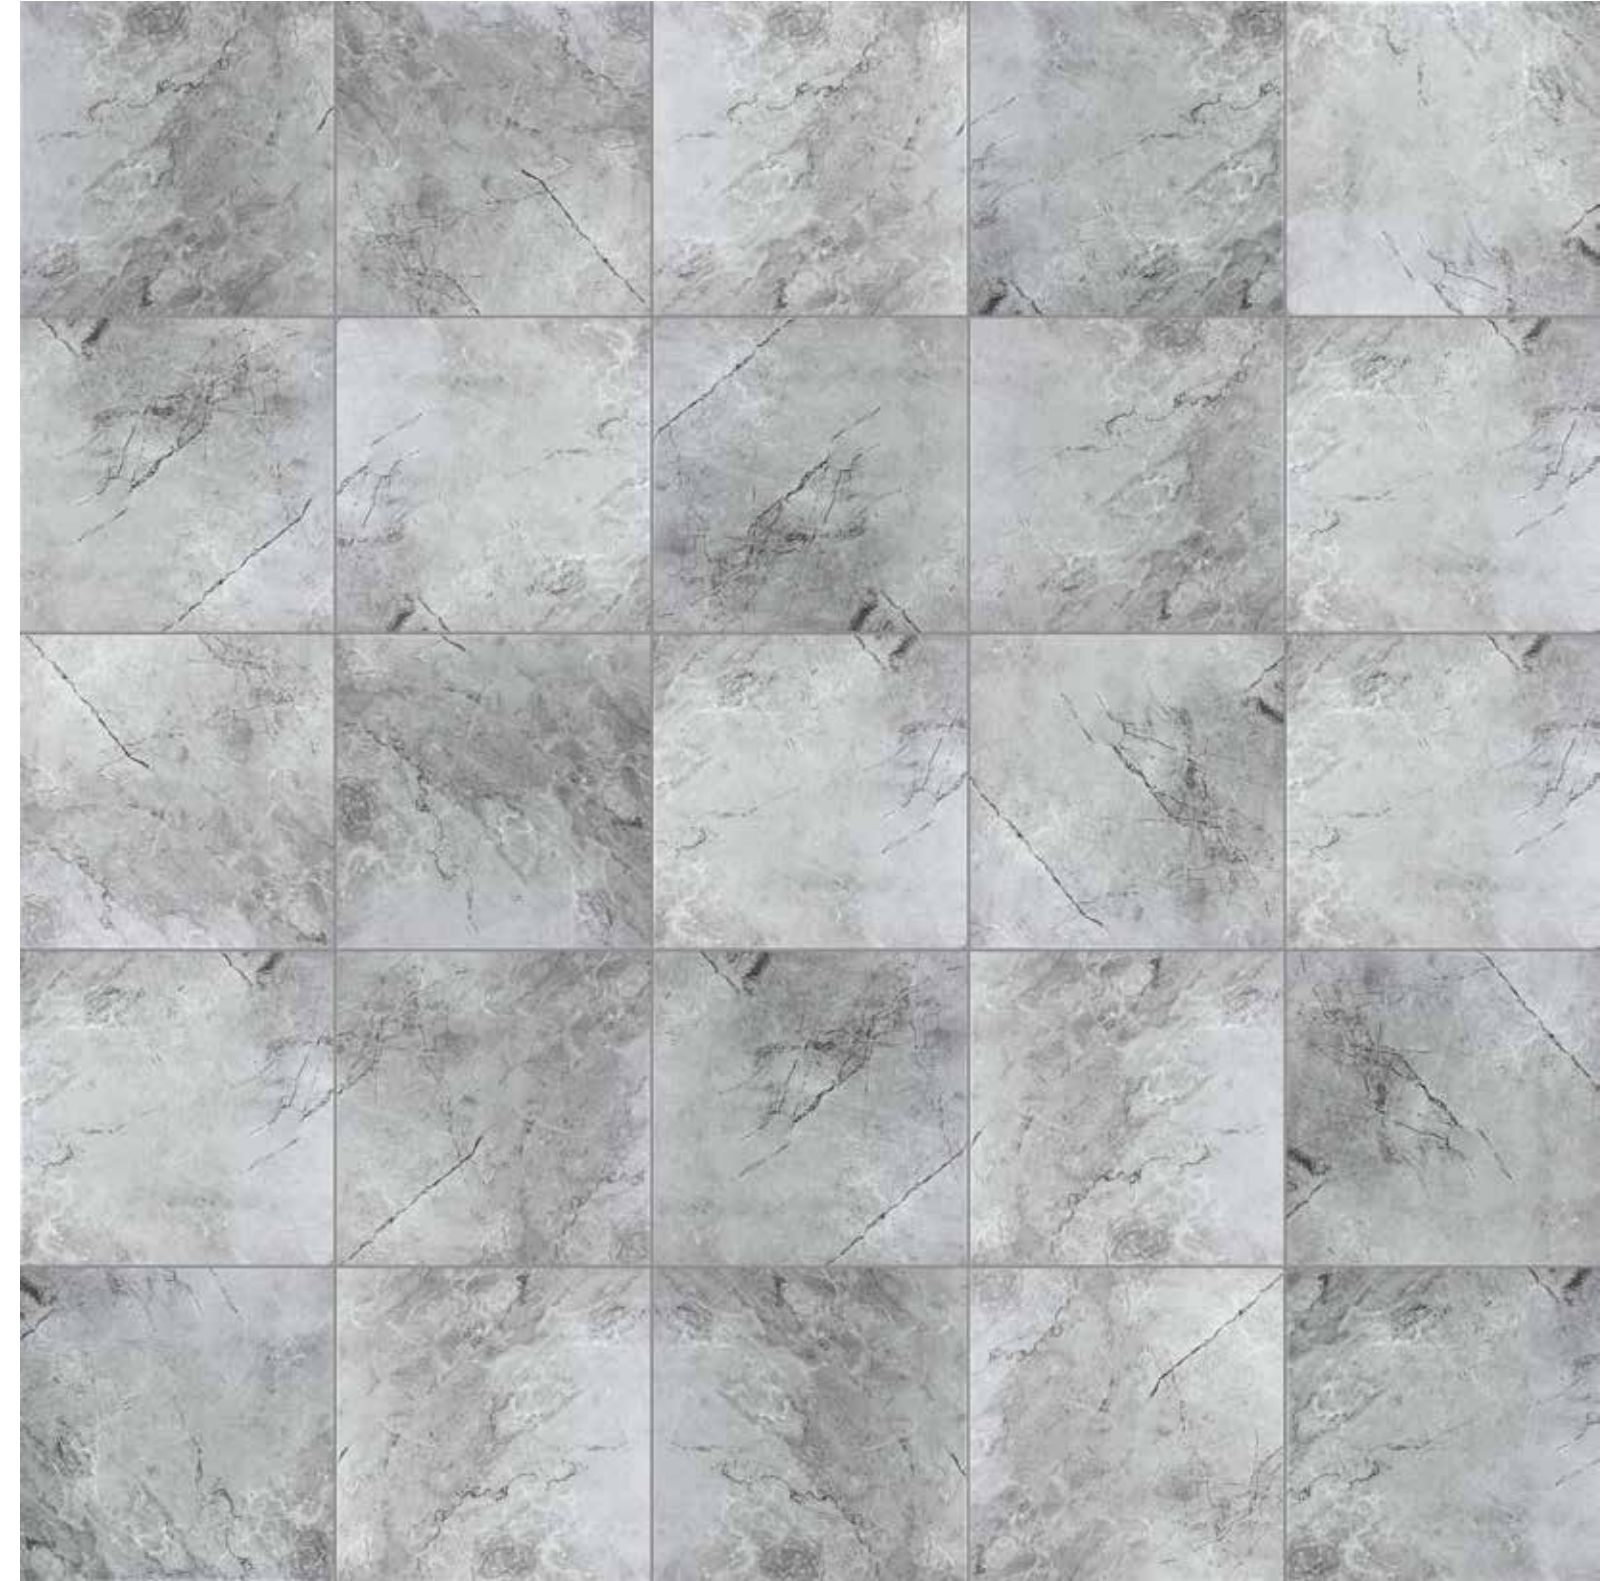

Trims

3 x 13 in / 7.8 x 33 cm
Bullnose
Matte 4002-0035-0

3 x 10 in / 7.5 x 25 cm
Bullnose
Glossy 4002-0036-0

Mosaic

2 x 2 in / 5 x 5 cm
Mosaic
Matte 4001-0019-0

13 x 13 in / 33 x 33 cm image variations

Malena, *Ivory*