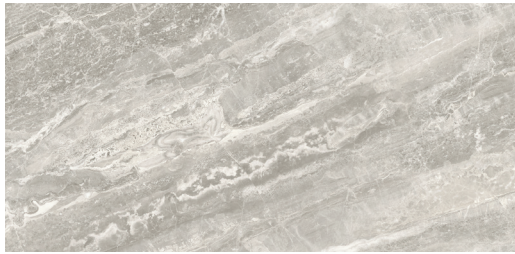

16 x 32 in / 40 x 80 cm
Rectified
Polished 4500-0389-1
Matte 4500-0390-1

Trim

Mosaics

IMAGE VARIATIONS

This collection has a wide variety of tile facings by size to maximize the realism it can convey within a design space.

12 x 24 in / 30 x 60 cm
Actual: 300 x 600 x 8.3 mm
40 images

16 x 32 in / 40 x 80 cm
Actual: 400 x 800 x 9 mm
40 images

24 x 24 in / 60 x 60 cm
Actual: 600 x 600 x 8.3 mm
20 images