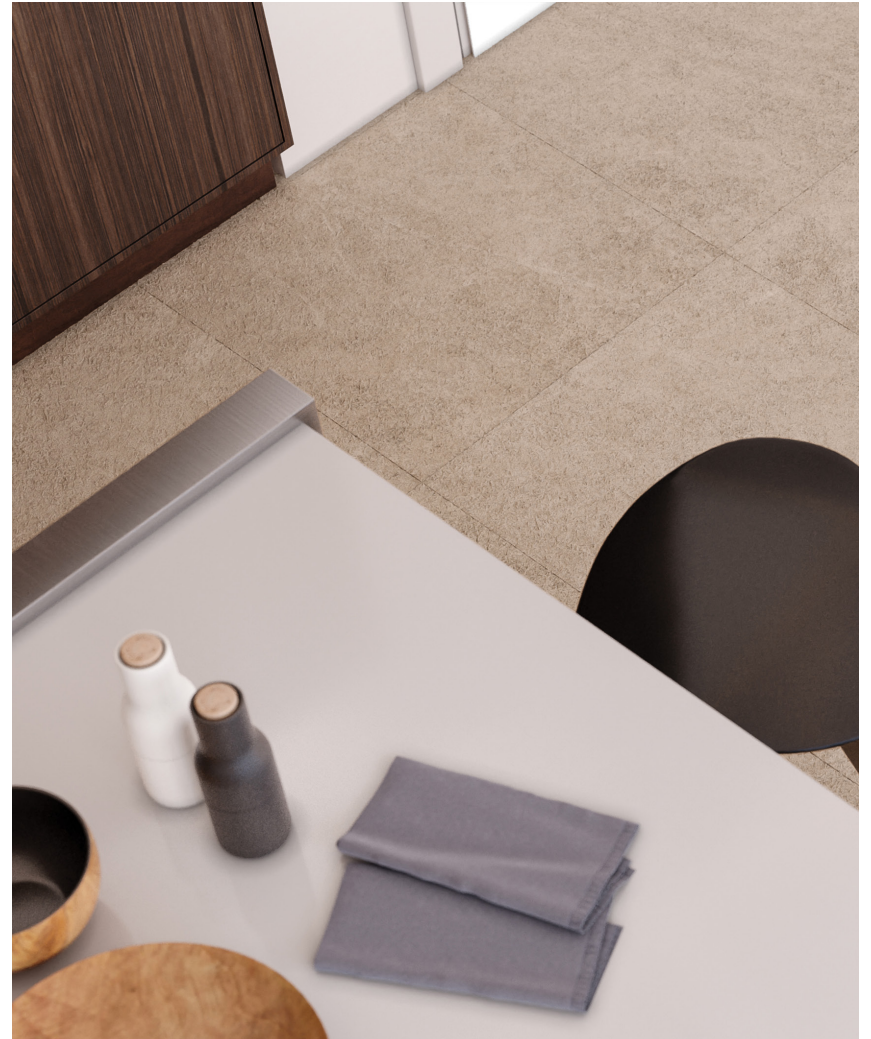

24 x 24 in / 60 x 60 cm
Actual: 600 x 600 x 8.3 mm
20 images

24 x 24 in / 60 x 60 cm image variations

Allure Ivory.
Eclectic sensibility.

24 x 24 in / 60 x 60 cm Mayfair Allure Ivory Polished Rectified Tile