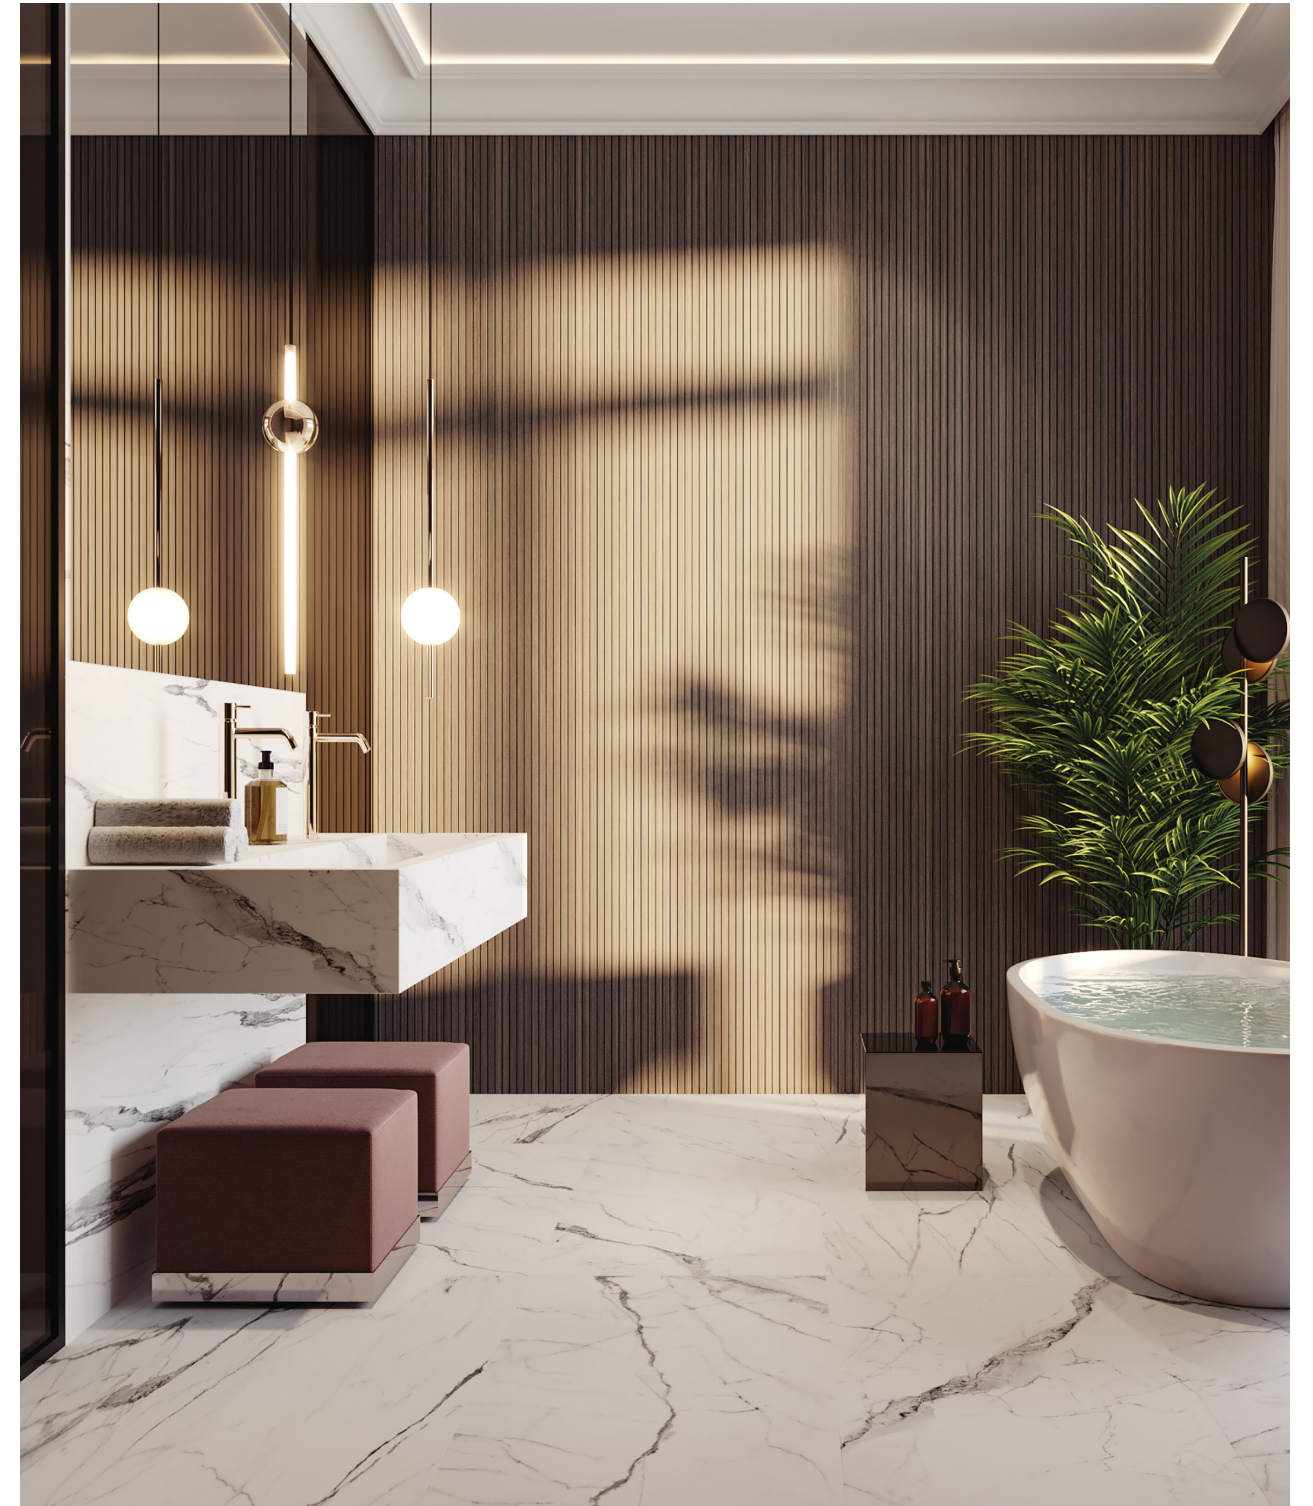

24 x 48 in / 120 x 60 cm
Actual: 1200 x 600 x 9 mm
14 images

24 x 24 in / 60 x 60 cm image variations

Statuario Venato.
The sophistication
of the classics.

24 x 48 in / 60 x 120 cm Mayfair Statuario Venato Polished Rectified Tile

Mayfair, Statuario Venato

The luxurious beauty of transcendent marble veining reinterpreted in porcelain. Statuario Venato is ideal for interior design projects with both a contemporary or classic feel, thanks to its natural elegance and adaptable design.