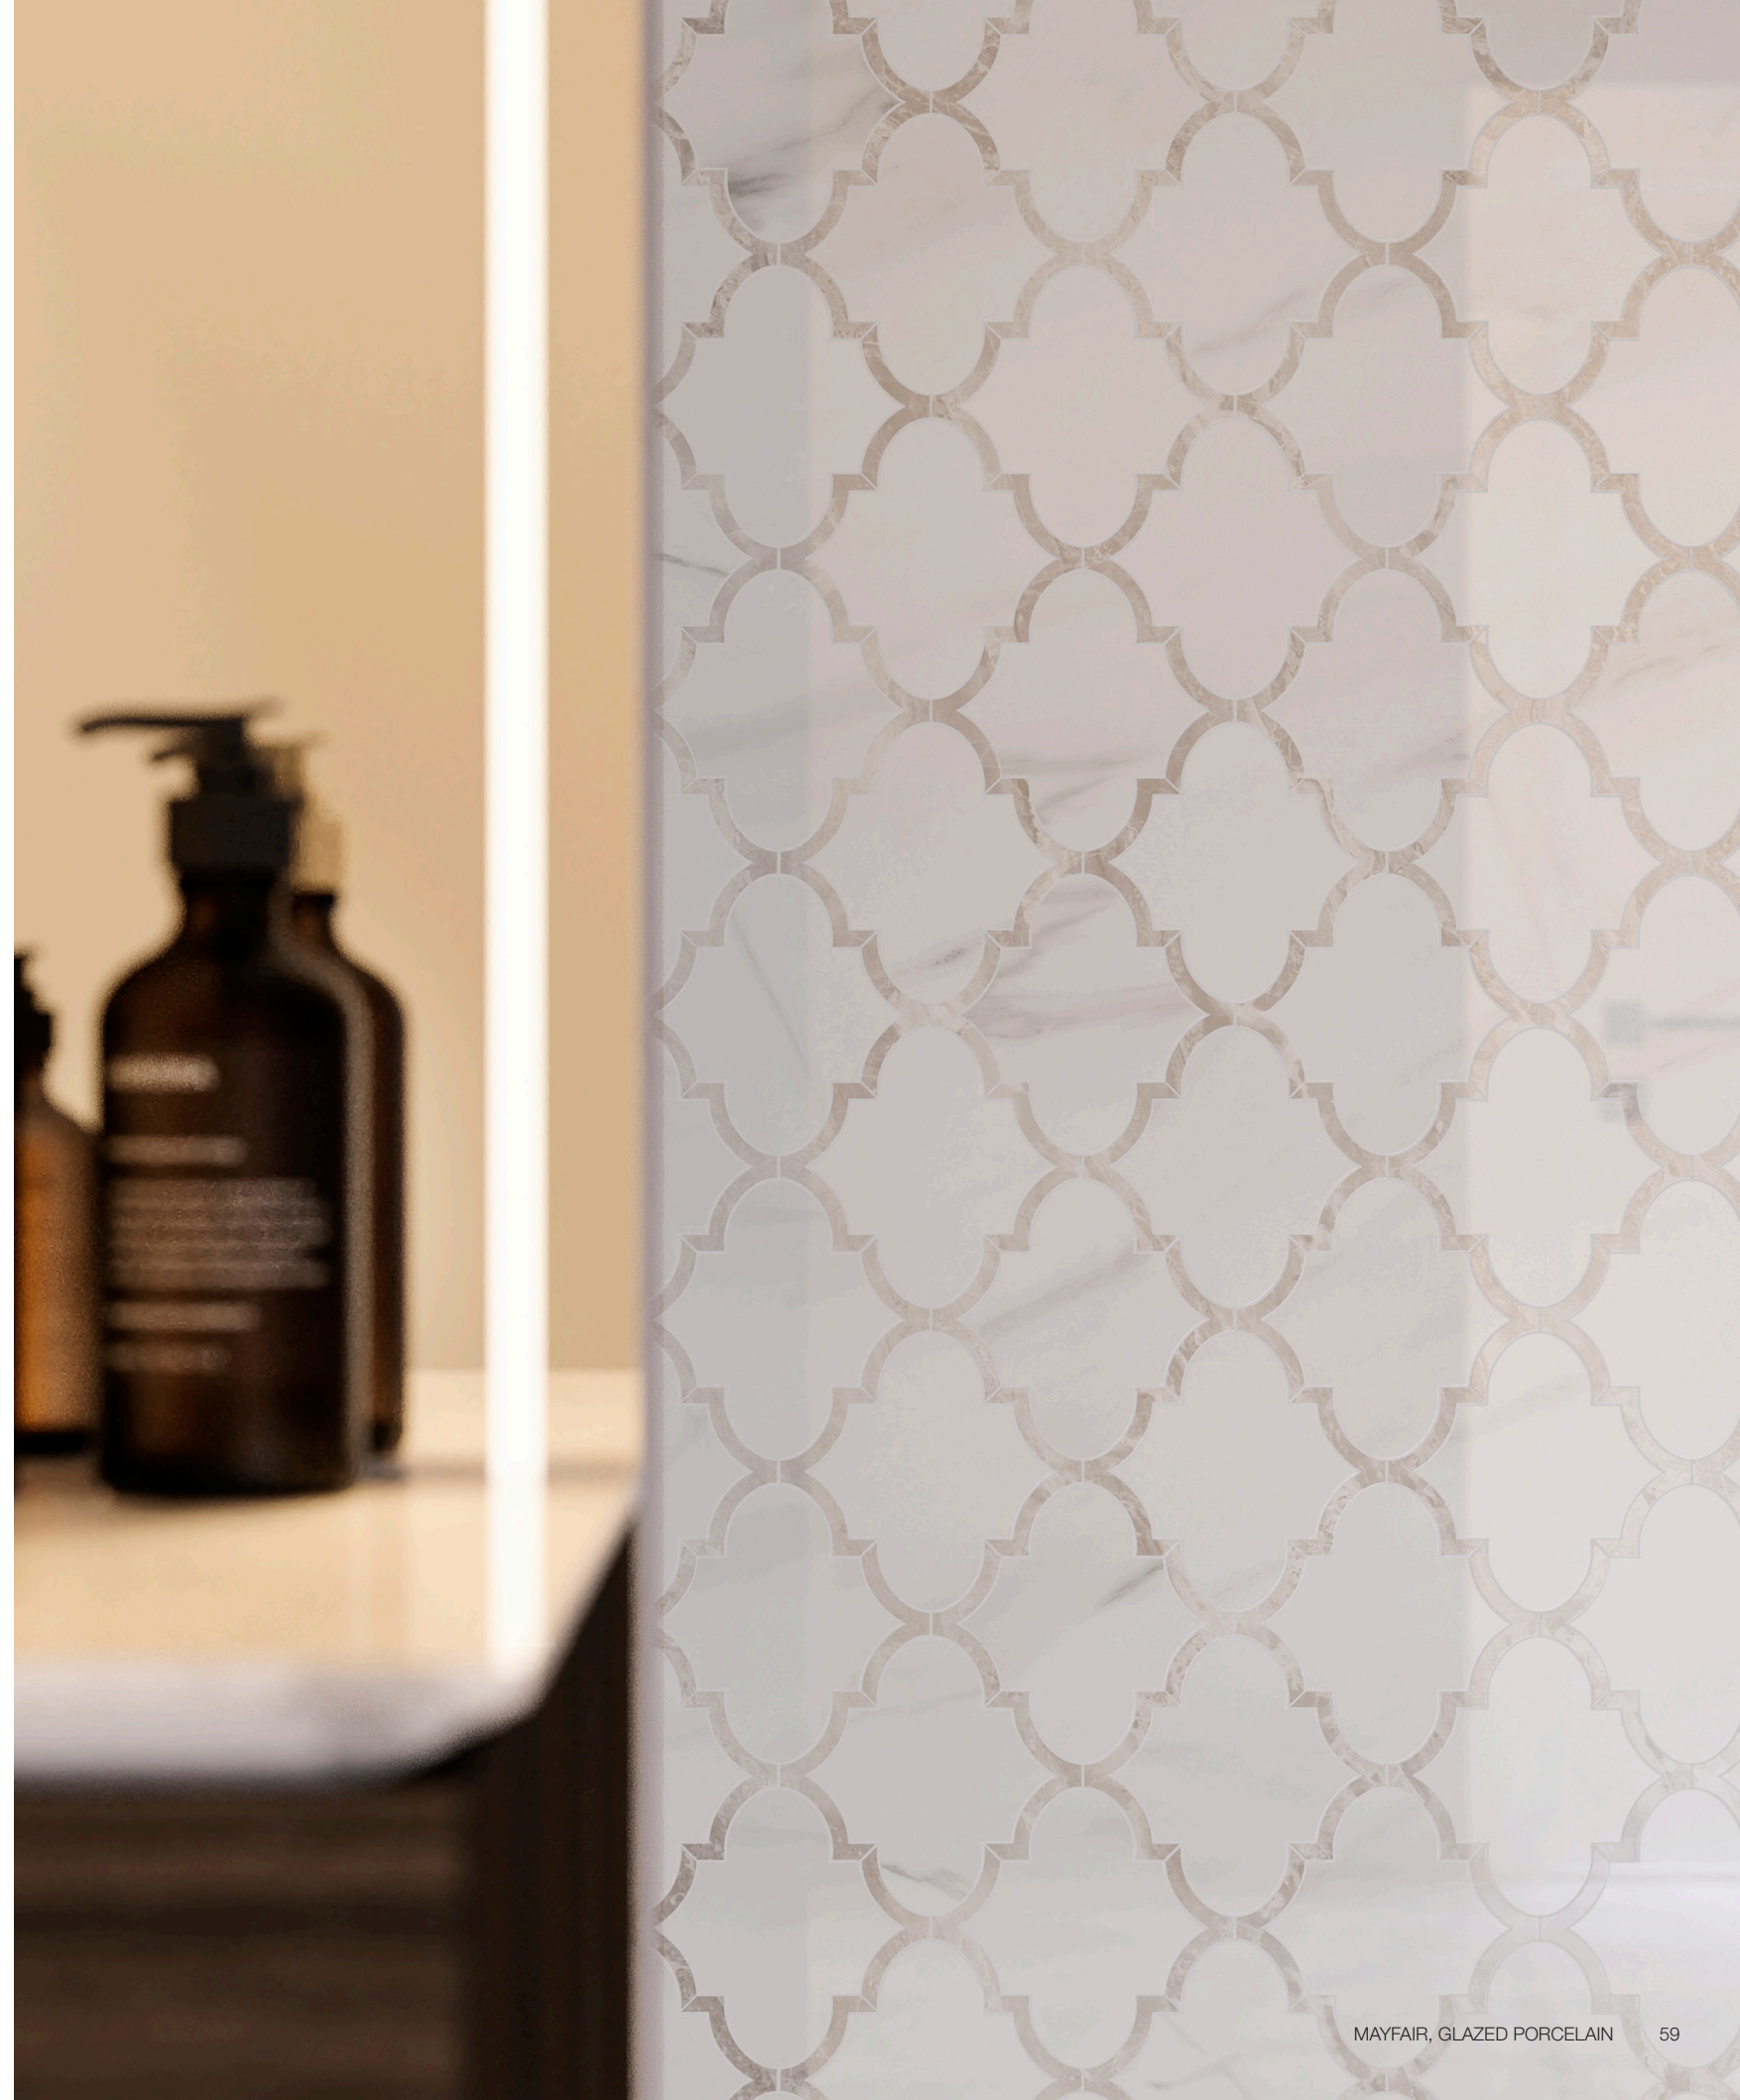

Mayfair, *Arabesque Mosaics*

Arabesque waterjet mosaics complete the Mayfair collection with unique shapes and color designs that fuse together both complementary colors and contrasting compositions. An elegant and sophisticated compilation designed for both classical and modern interiors.