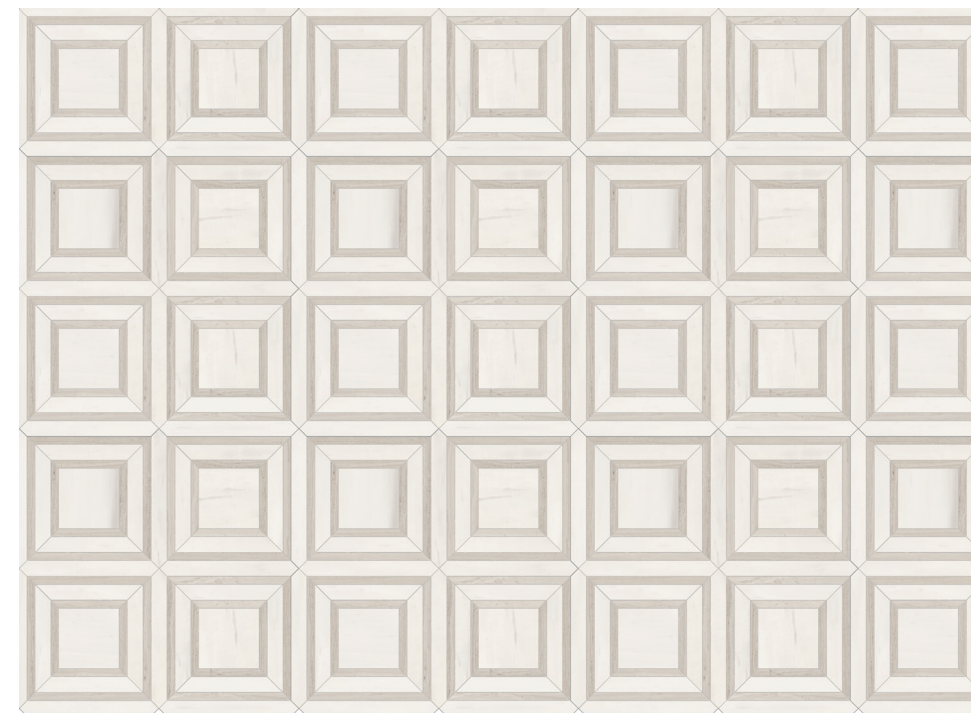

24 x 48 in / 60 x 120 cm image variations

Mayfair, *Piazza Mosaics*

Straight contrasting lines create a balanced pattern through this collection's waterjet mosaic design. Rigorous shapes, softened by the delicate veining, offered in different combinations of colors.

Calacatta Oro

Statuario Venato

Volakas Grigio

Strada Ash

Zebrino

Suave Bianco

Suave Bianco

Mayfair, *Arabesque Mosaics*