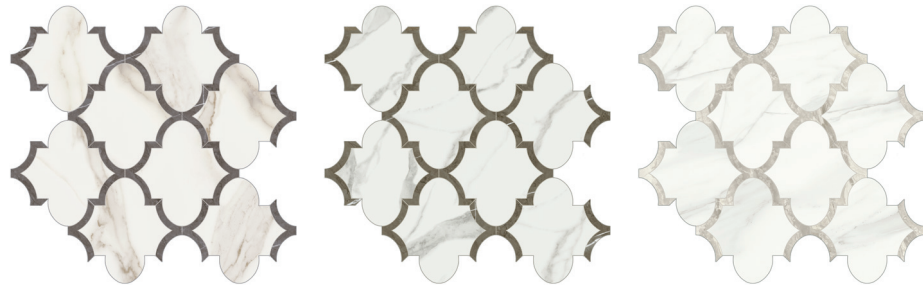

24 x 48 in / 60 x 120 cm image variations

Mayfair, *Piazza Mosaics*

Straight contrasting lines create a balanced pattern through this collection's waterjet mosaic design. Rigorous shapes, softened by the delicate veining, offered in different combinations of colors.

Calacatta Oro

Statuario Venato

Volakas Grigio

Strada Ash

Zebrino

Suave Bianco

Suave Bianco

Mayfair, *Arabesque Mosaics*

Arabesque waterjet mosaics complete the Mayfair collection with unique shapes and color designs that fuse together both complementary colors and contrasting compositions. An elegant and sophisticated compilation designed for both classical and modern interiors.