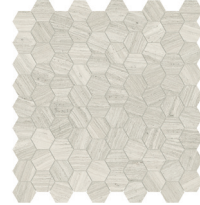

Trims

3 x 24 in / 7.1 x 60 cm
Bullnose
Polished 4502-0126-1
Matte 4502-0127-1

3 x 12 in / 7.1 x 30 cm
Bullnose
Polished 4502-0124-1
Matte 4502-0125-1

Mosaics

Piazza Mosaic
Polished 4501-0155-2

1.25 in / 3 cm
Hexagon Mosaic
Polished 4501-0149-1