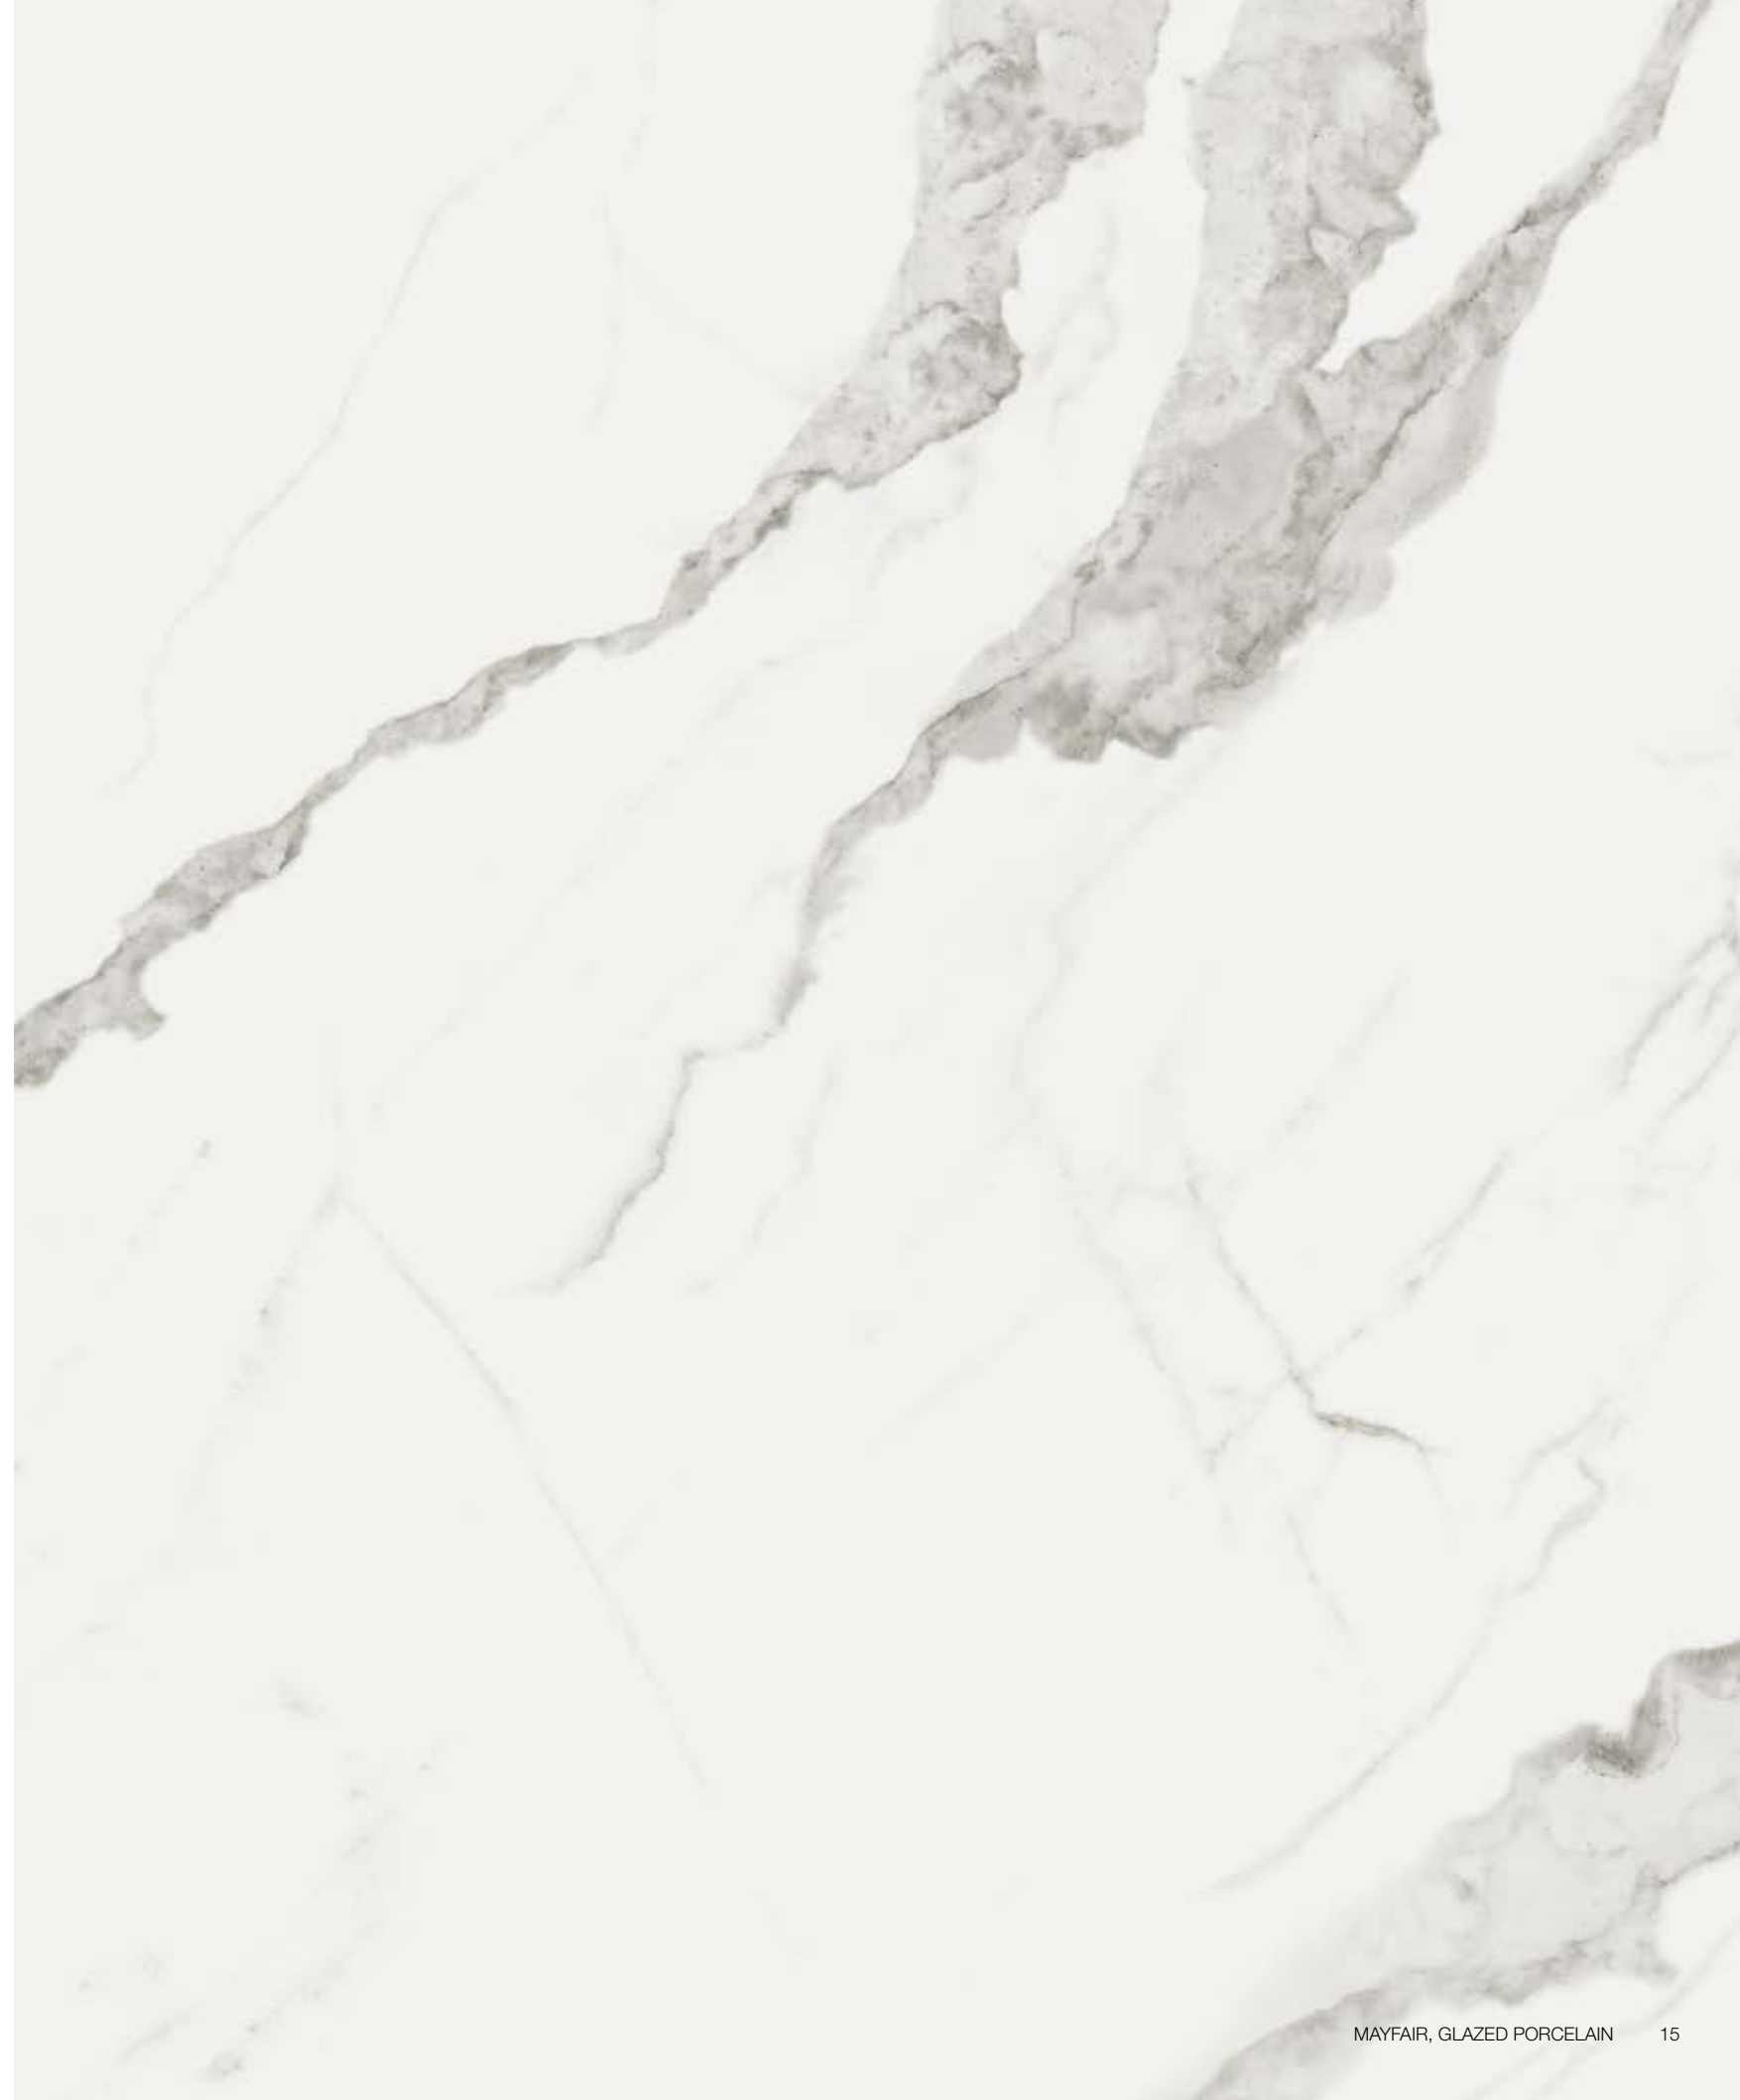

24 x 24 in / 60 x 60 cm image variations

*Statuario Venato.*  
The sophistication  
of the classics.

24 x 48 in / 60 x 120 cm Mayfair Statuario Venato Polished Rectified Tile