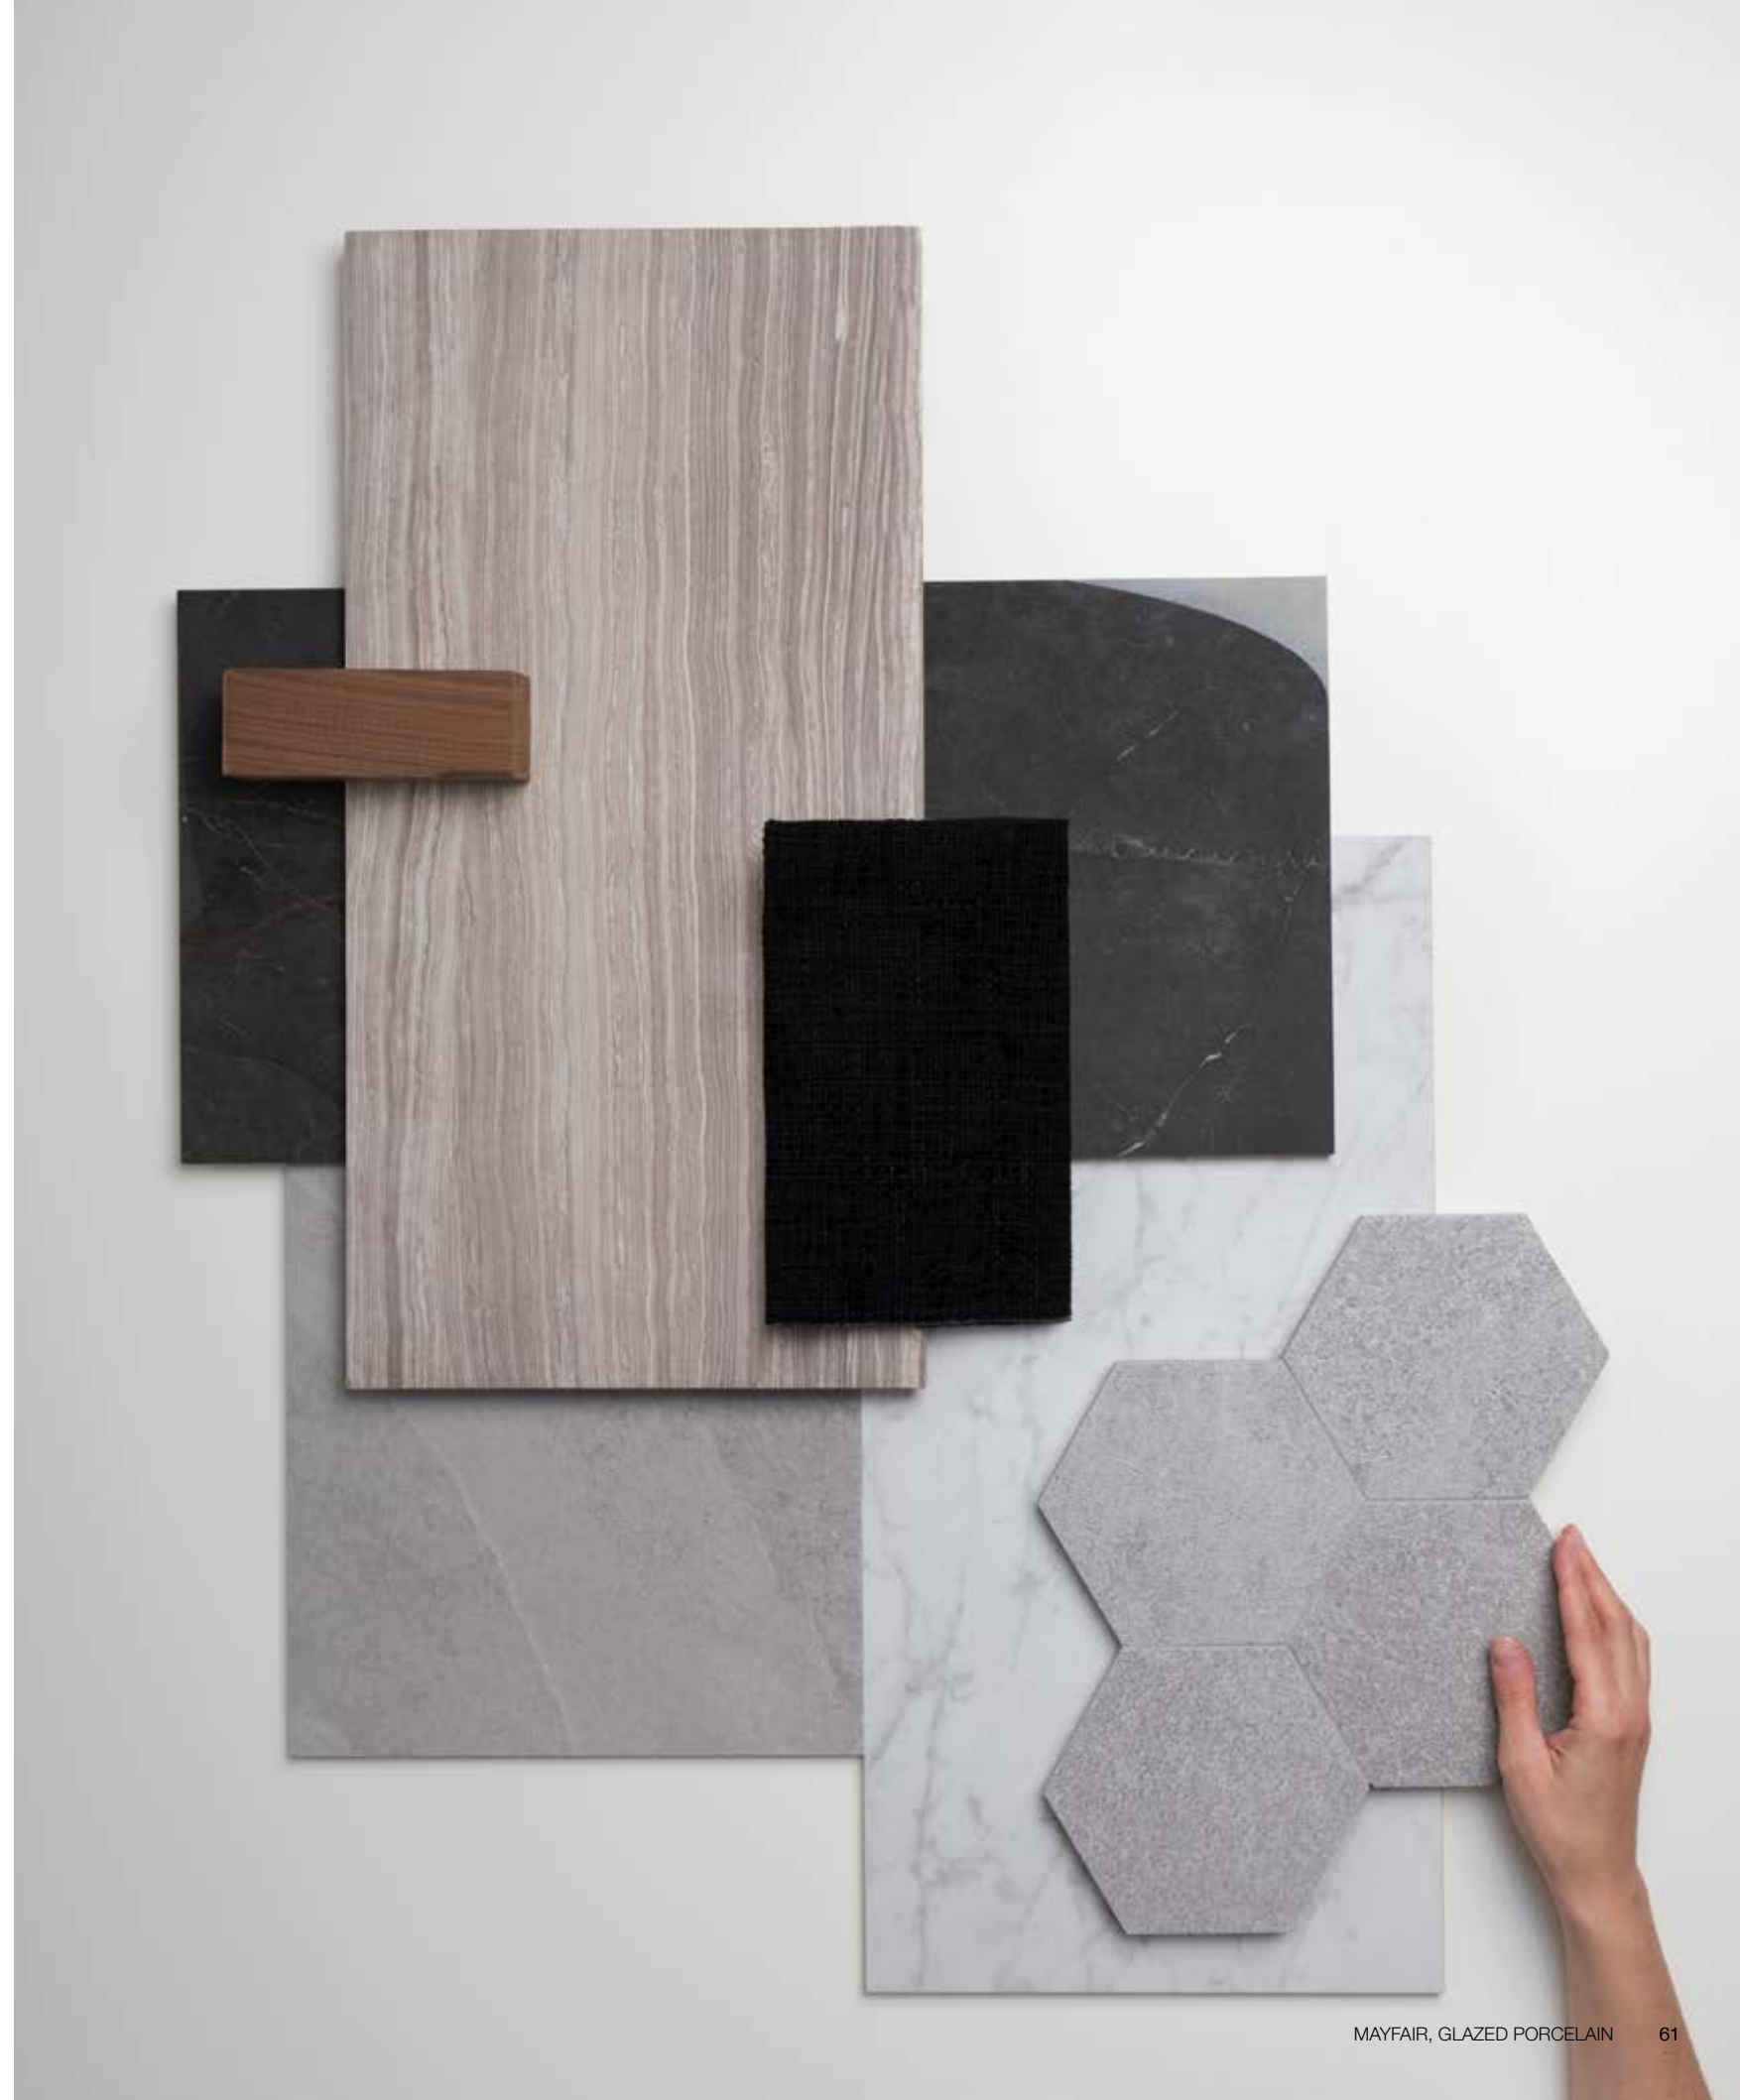

Calacatta Oro

Statuario Venato

Volakas Grigio

Volakas Grigio

*The Anatolia difference*  
Unmatched elegance and unparalleled perfection.

Anatolia reinvents shapes and design compositions through refined color palettes, innovative graphical refinements and creative reinterpretations of traditional, cultural and trend led inspirations. Meticulous care is taken to enhance a product's formation through graphical and technical improvements at every step of the development and execution process. This leads to the most exquisite and discerning tile collections.