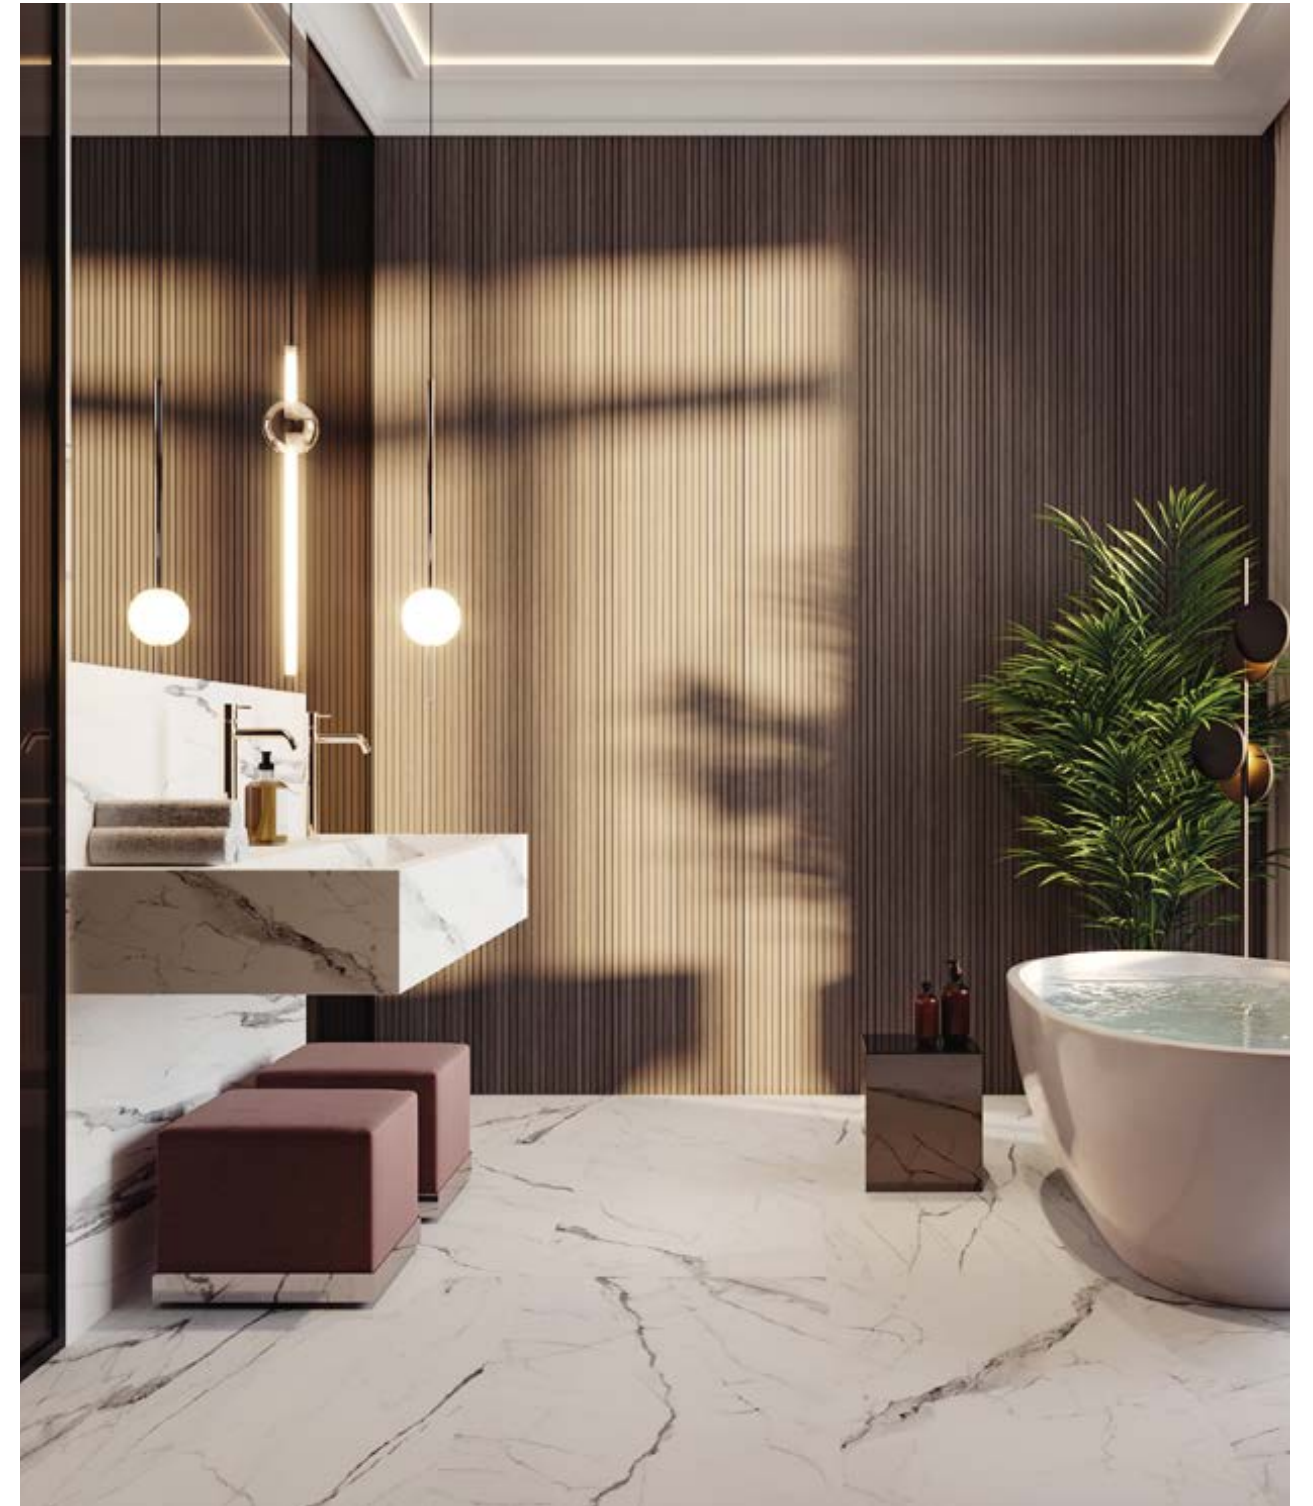

24 x 24 in / 60 x 60 cm image variations

*Statuario Venato.*  
The sophistication  
of the classics.

24 x 48 in / 60 x 120 cm Mayfair Statuario Venato Polished Rectified Tile

## Mayfair, *Statuario Venato*

The luxurious beauty of transcendent marble veining reinterpreted in porcelain. Statuario Venato is ideal for interior design projects with both a contemporary or classic feel, thanks to its natural elegance and adaptable design.