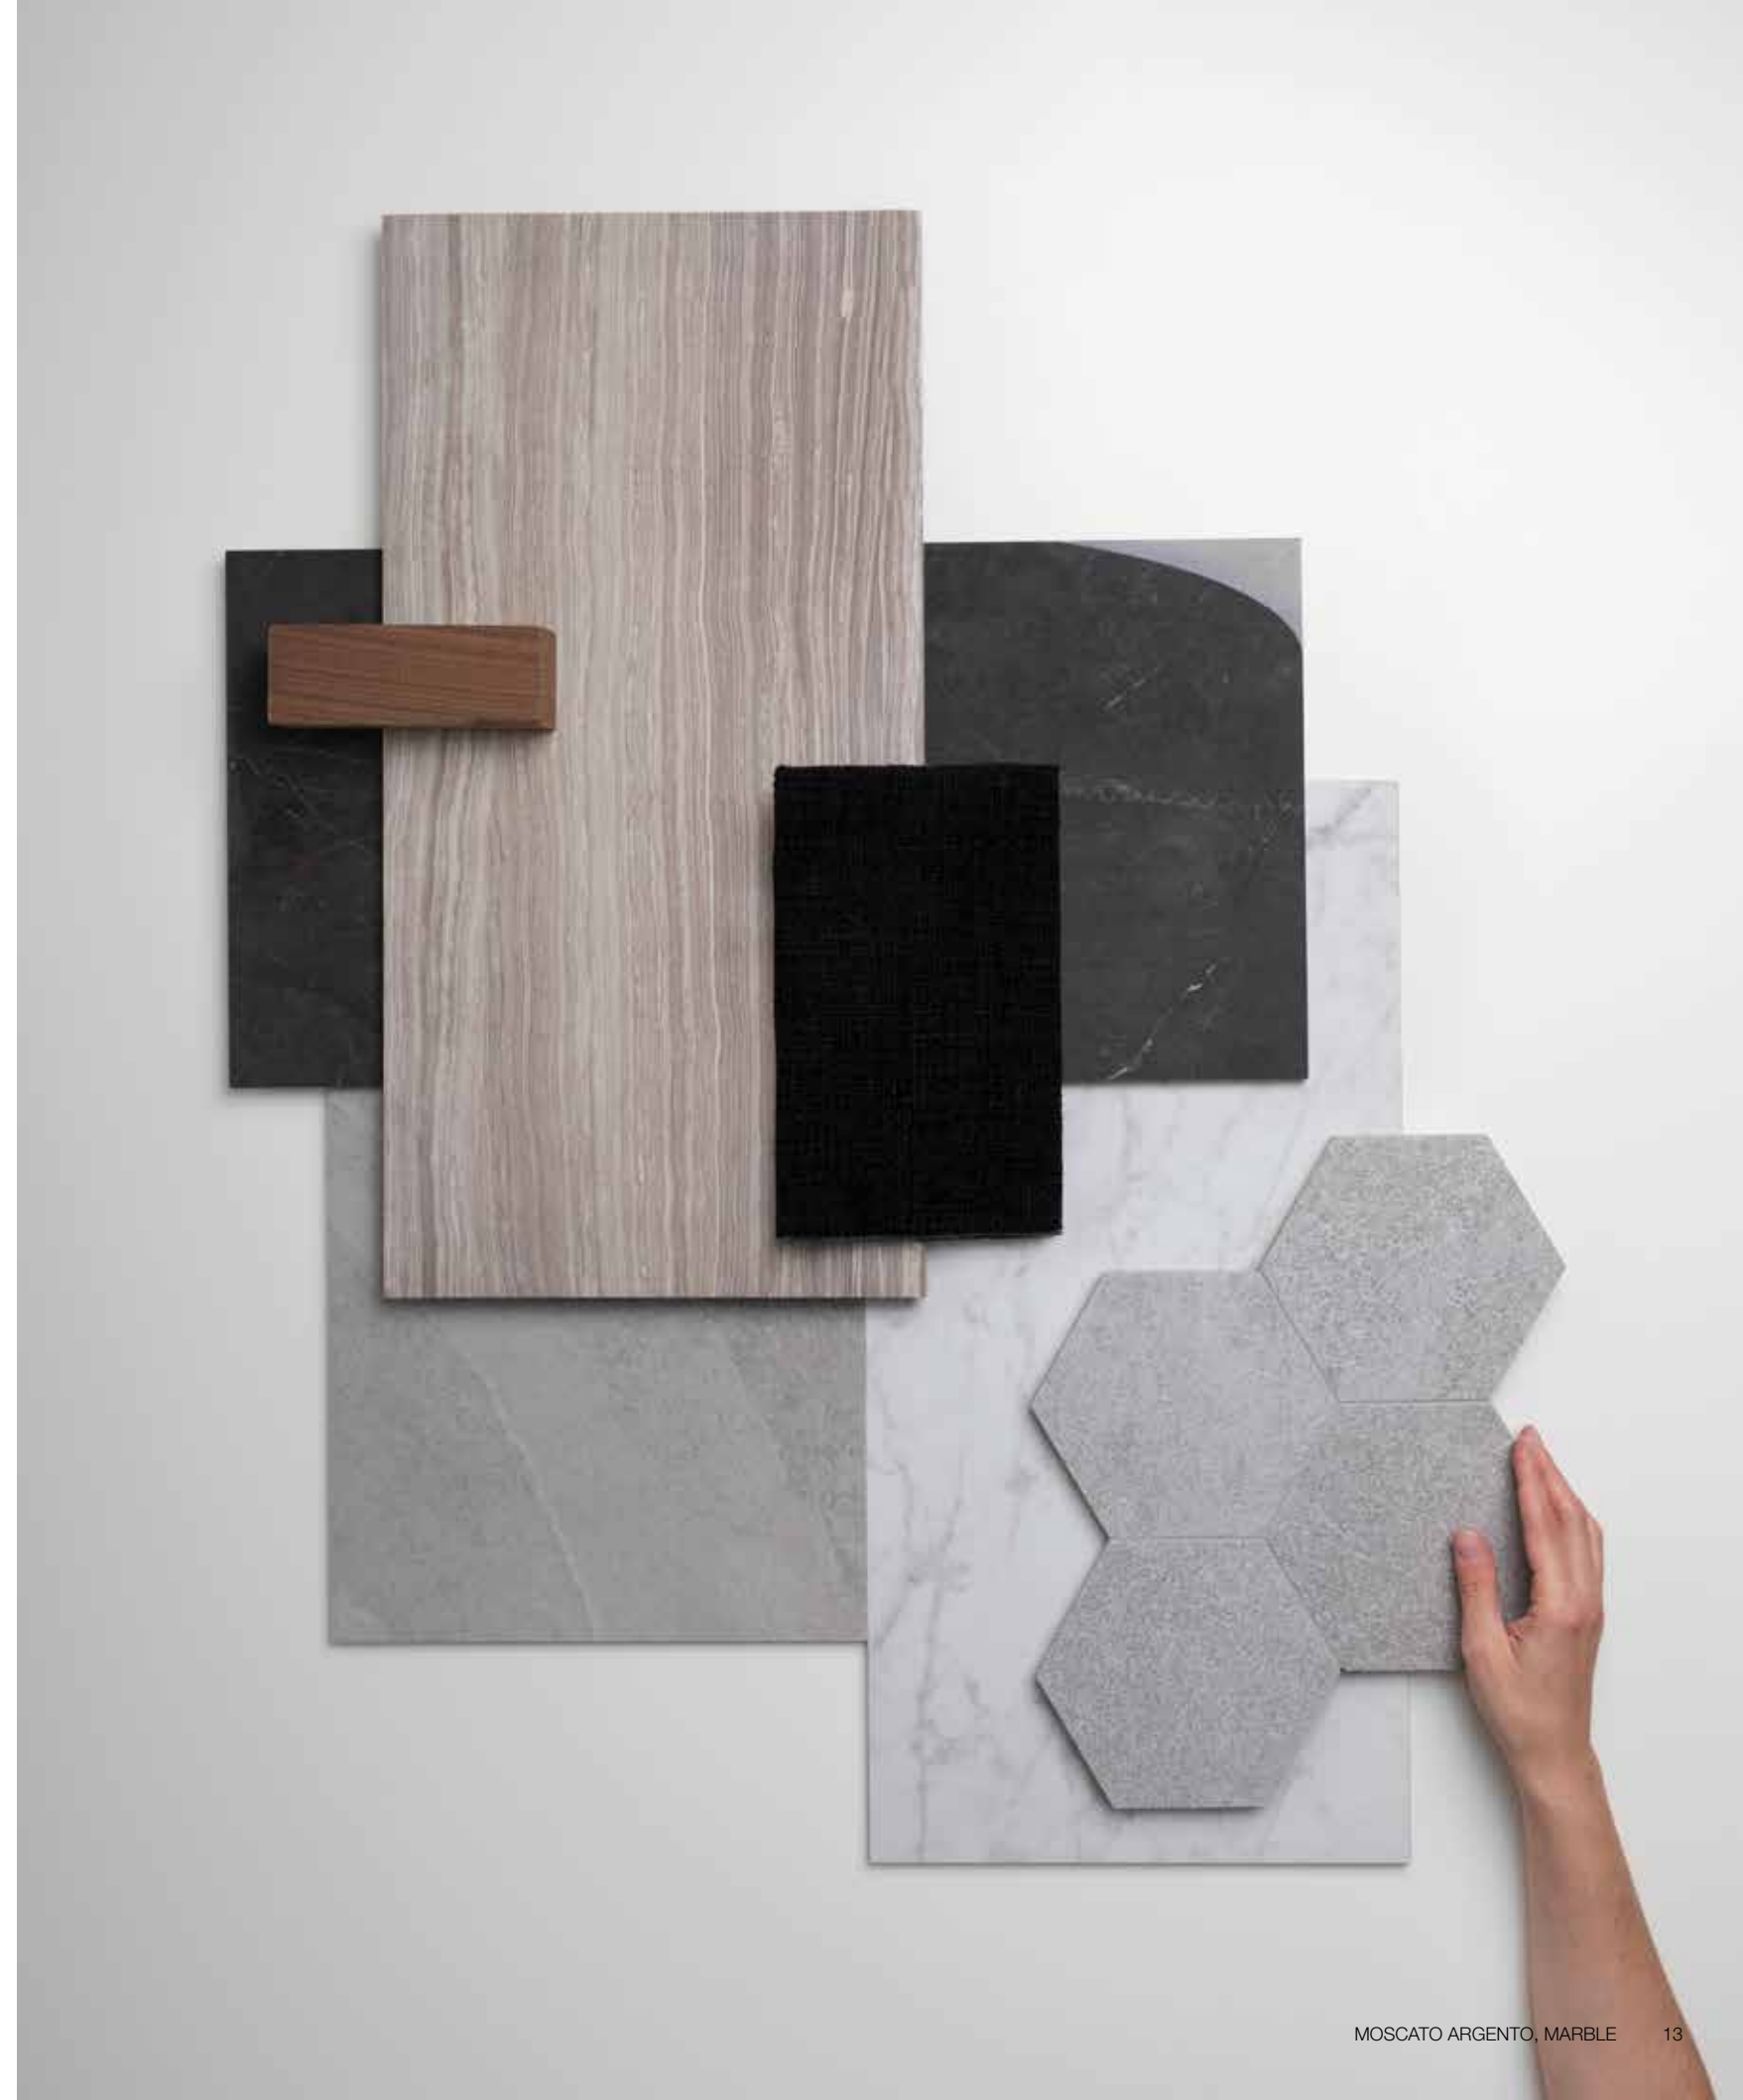

The Anatolia difference
Unmatched elegance and unparalleled perfection.

Natural stone retains a timeless beauty. Anatolia's selection stands out for its strong aesthetic and expressive value, capturing the latest trends in interior design through unique shapes and elegant stone character. Highly sought-after materials, sourced from the most premium quarries. With their carefully selected colors and looks, from bright, to delicate to full of character, Anatolia's collections of natural stone will elegantly furnish any design. The value of variety enriches spaces as a result of one-of-a-kind craftsmanship executed with cutting-edge technology.