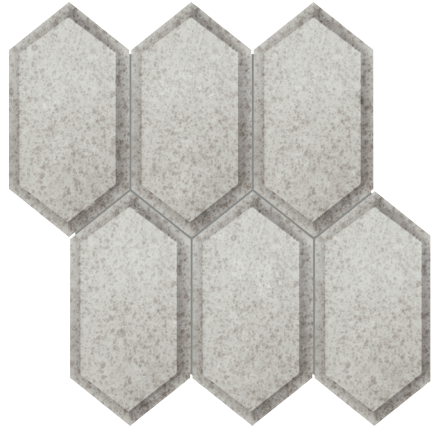

## Formats and finishes at a glance

3 x 12 in / 7.3 x 30 cm  
Glossy

3 x 9 in / 7.3 x 22.5 cm  
Beveled  
Glossy

### *Mosaic*

Beveled Hexagon Mosaic  
Glossy

Obsidian, *Antique Silver*

3 x 12 in / 7.3 x 30 cm  
Glossy 3000-0034-0

3 x 9 in / 7.3 x 22.5 cm  
Beveled  
Glossy 3000-0033-0

*Mosaic*

Beveled Hexagon Mosaic  
Glossy 3001-0139-0

Obsidian, *Antique Bronze*

3 x 12 in / 7.3 x 30 cm  
Glossy 3000-0032-0

3 x 9 in / 7.3 x 22.5 cm  
Beveled  
Glossy 3000-0031-0

*Mosaic*

Beveled Hexagon Mosaic  
Glossy 3001-0138-0

Obsidian Antique Silver Beveled Hexagon Glossy Glass Mosaic