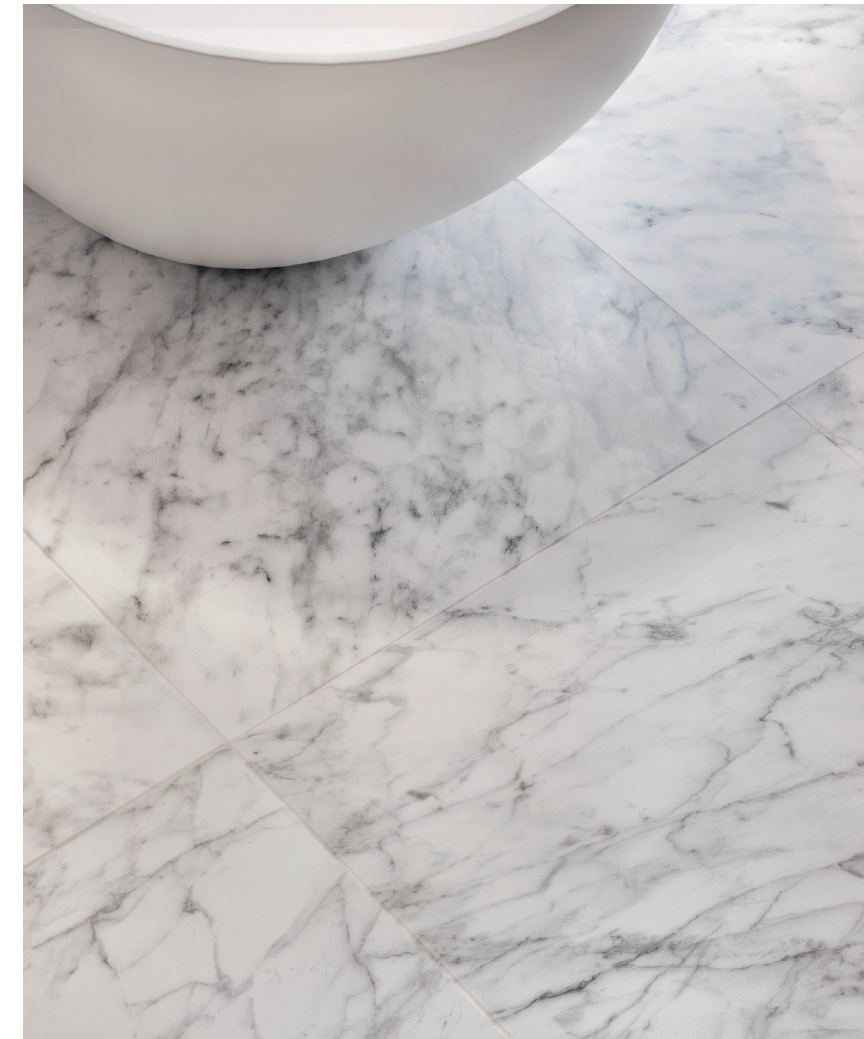

Carrara Abisso.
Rhythmical veining.

24 x 24 in / 60 x 60 cm Plata Carrara Abisso Matte Rectified Glazed Porcelain Tile

Plata, *Carrara Abisso*

A beautiful and elegant white background with darker shades and grey veins.
Carrara Abisso' classic appeal makes it suitable for both traditional and modern-style projects.