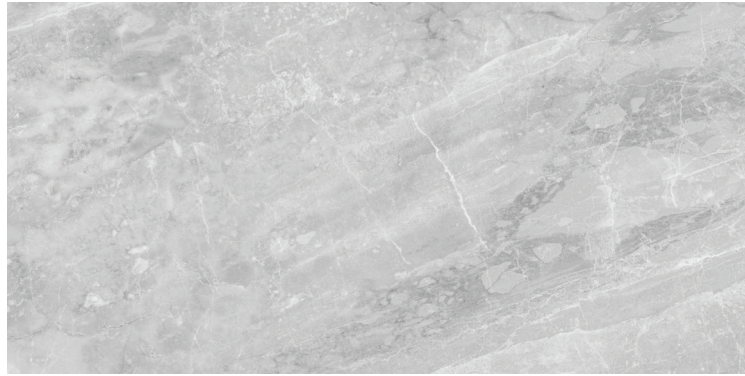

24 x 48 in / 60 x 120 cm
Rectified
Polished 4500-0955-0
Matte 4500-0956-0

Trim

Mosaic

IMAGE VARIATIONS

This collection has a wide variety of tile facings by size to maximize the realism it can convey within a design space.

12 x 24 in / 30 x 60 cm
Actual: 300 x 600 x 8,5 mm
40 images

24 x 24 in / 60 x 60 cm
Actual: 600 x 600 x 8,5 mm
20 images

24 x 48 in / 60 x 120 cm
Actual: 600 x 1200 x 9 mm
10 images