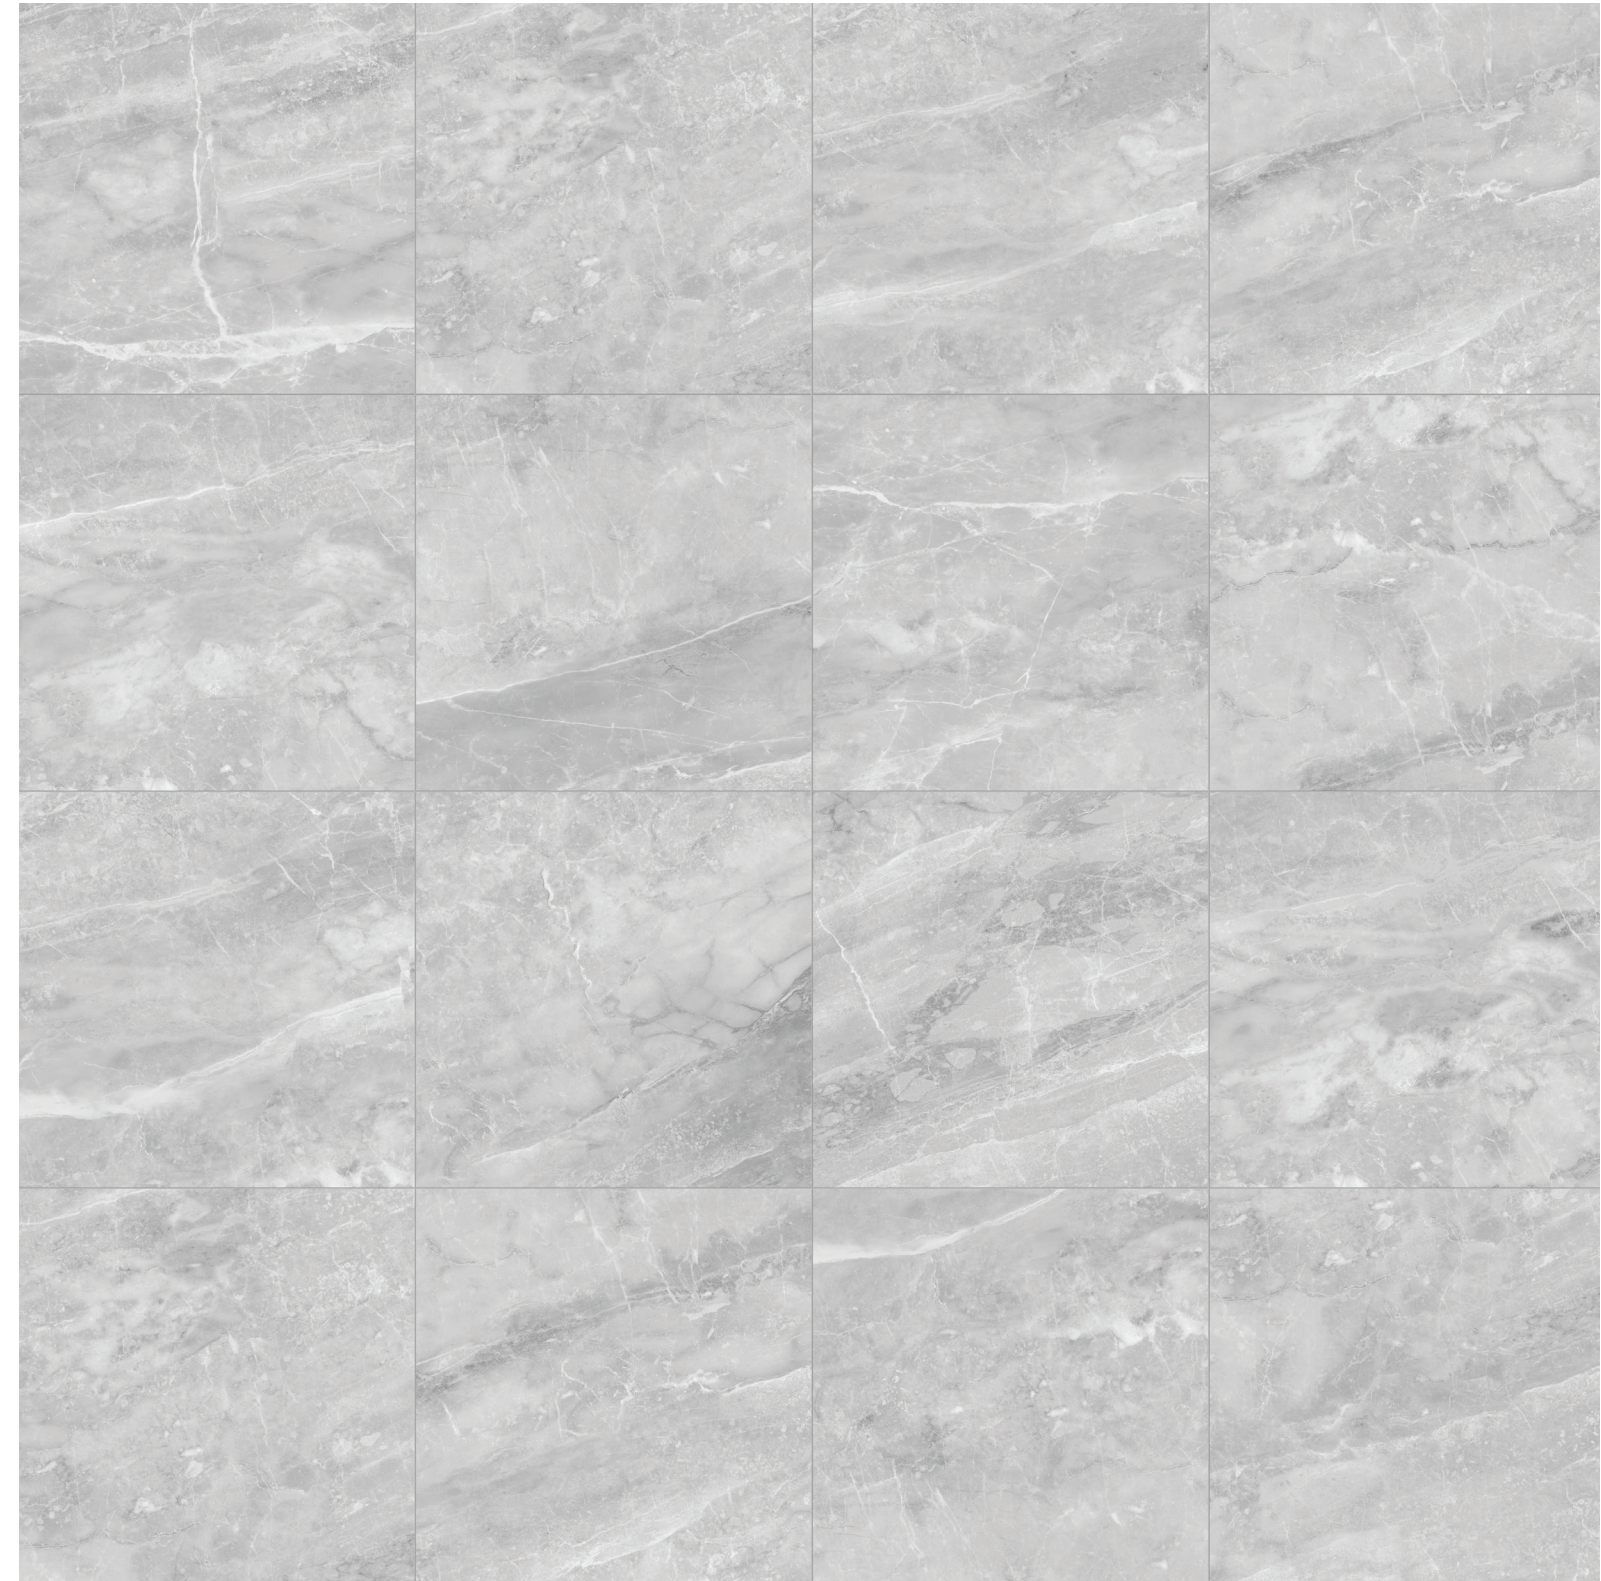

24 x 24 in / 60 x 60 cm image variations