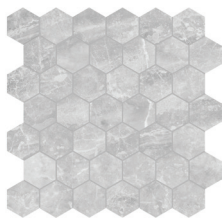

Mosaic

2 in / 5 cm
Hexagon Mosaic
Polished 4501-0413-0
Matte 4501-0414-0

IMAGE VARIATIONS

This collection has a wide variety of tile facings by size to maximize the realism it can convey within a design space.

12 x 24 in / 30 x 60 cm
Actual: 300 x 600 x 8,5 mm
40 images

24 x 24 in / 60 x 60 cm
Actual: 600 x 600 x 8,5 mm
20 images

24 x 48 in / 60 x 120 cm
Actual: 600 x 1200 x 9 mm
10 images