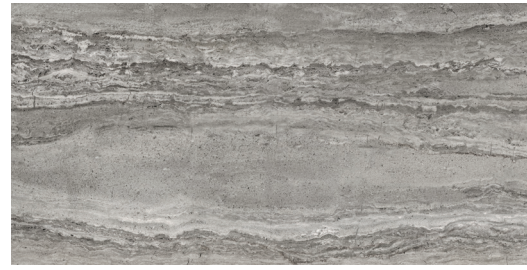

13 x 13 in / 33 x 33 cm
Actual: 330 x 330 x 7.8 mm
85 images

12 x 24 in / 29.8 x 59.9 cm
Actual: 298 x 599 x 9 mm
45 images

12 x 24 in / 29.8 x 59.9 cm image variations

Precept, *Mica*

13 x 13 in / 33 x 33 cm
Pressed
Matte 4500-0556-0