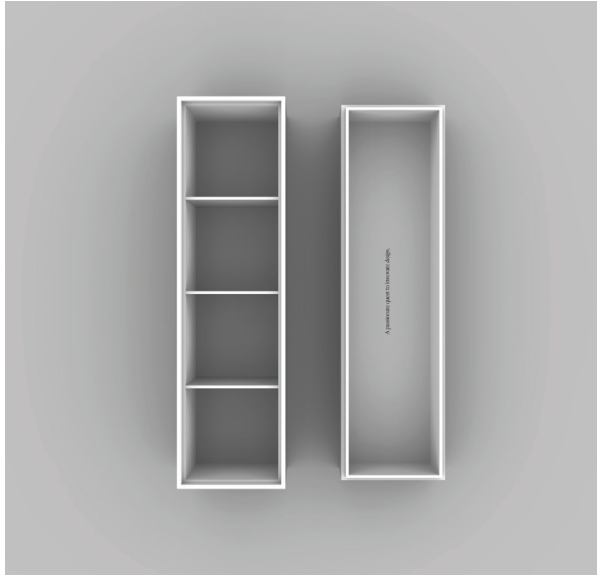

Marketing support, *Sample Chip Carrying Case*

Anatolia has developed a premium sample chip carrying case to easily and beautifully store, organize, and carry sample chips to meetings and for sample libraries. The case comes empty and can hold up to 24 sample chips.

ITEM DESCRIPTION	CONTENTS	ITEM CODE	UPC
4.1 x 14.8 x 7.5 in / 37.6 x 10.4 x 17.9 cm Sample Chip Carrying Case (Empty)	As per above	9902-1659-0	828492074879