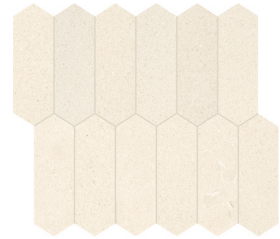

Serene Ivory, *Limestone*.

The delicate elegance of natural limestone. Designed for both classic and contemporary interiors.

anatolia

The soothing appeal
of warm tones.

Serene Ivory collection

The sumptuous textures of Serene Ivory create warm, inviting surfaces with a compelling allure. Evoking a sense of comfort and luxury, the understated, homogeneous surface introduces a bright and spacious element an environment.

Formats and finishes at a glance

24 x 24 in / 61 x 61 cm
Honed 5000-0213-0

18 x 36 in / 45.7 x 91.4 cm
Honed 5000-0211-2

3 x 12 in / 7.5 x 30.5 cm
Honed 5000-0378-0

12 x 24 in / 30.5 x 61 cm
Honed 5000-0209-0

12 x 24 in / 30.5 x 61 cm
Curva
Grained Texture 5000-0382-0

4 x 12 in / 10 x 30.5 cm
Fluto
Grained Texture 5000-0379-0

4 x 12 in / 10 x 30.5 cm
Prisma
Grained Texture 5000-0380-0

Mosaics

1.25 x 4 in / 3.3 x 10 cm
Herringbone Mosaic
Honed 5001-0263-0

2 x 6 in / 4.9 x 15 cm
Picket Mosaic
Honed 5001-0266-0

2 in / 4.9 cm
Hexagon Mosaic
Honed 5001-0265-0

Trims

1/2 x 12 in / 1.3 x 30.5 cm
Deco-Bar
Honed 5002-0099-0

1.25 x 12 in / 3.2 x 30.5 cm
Deco-Bar
Honed 5002-0100-0