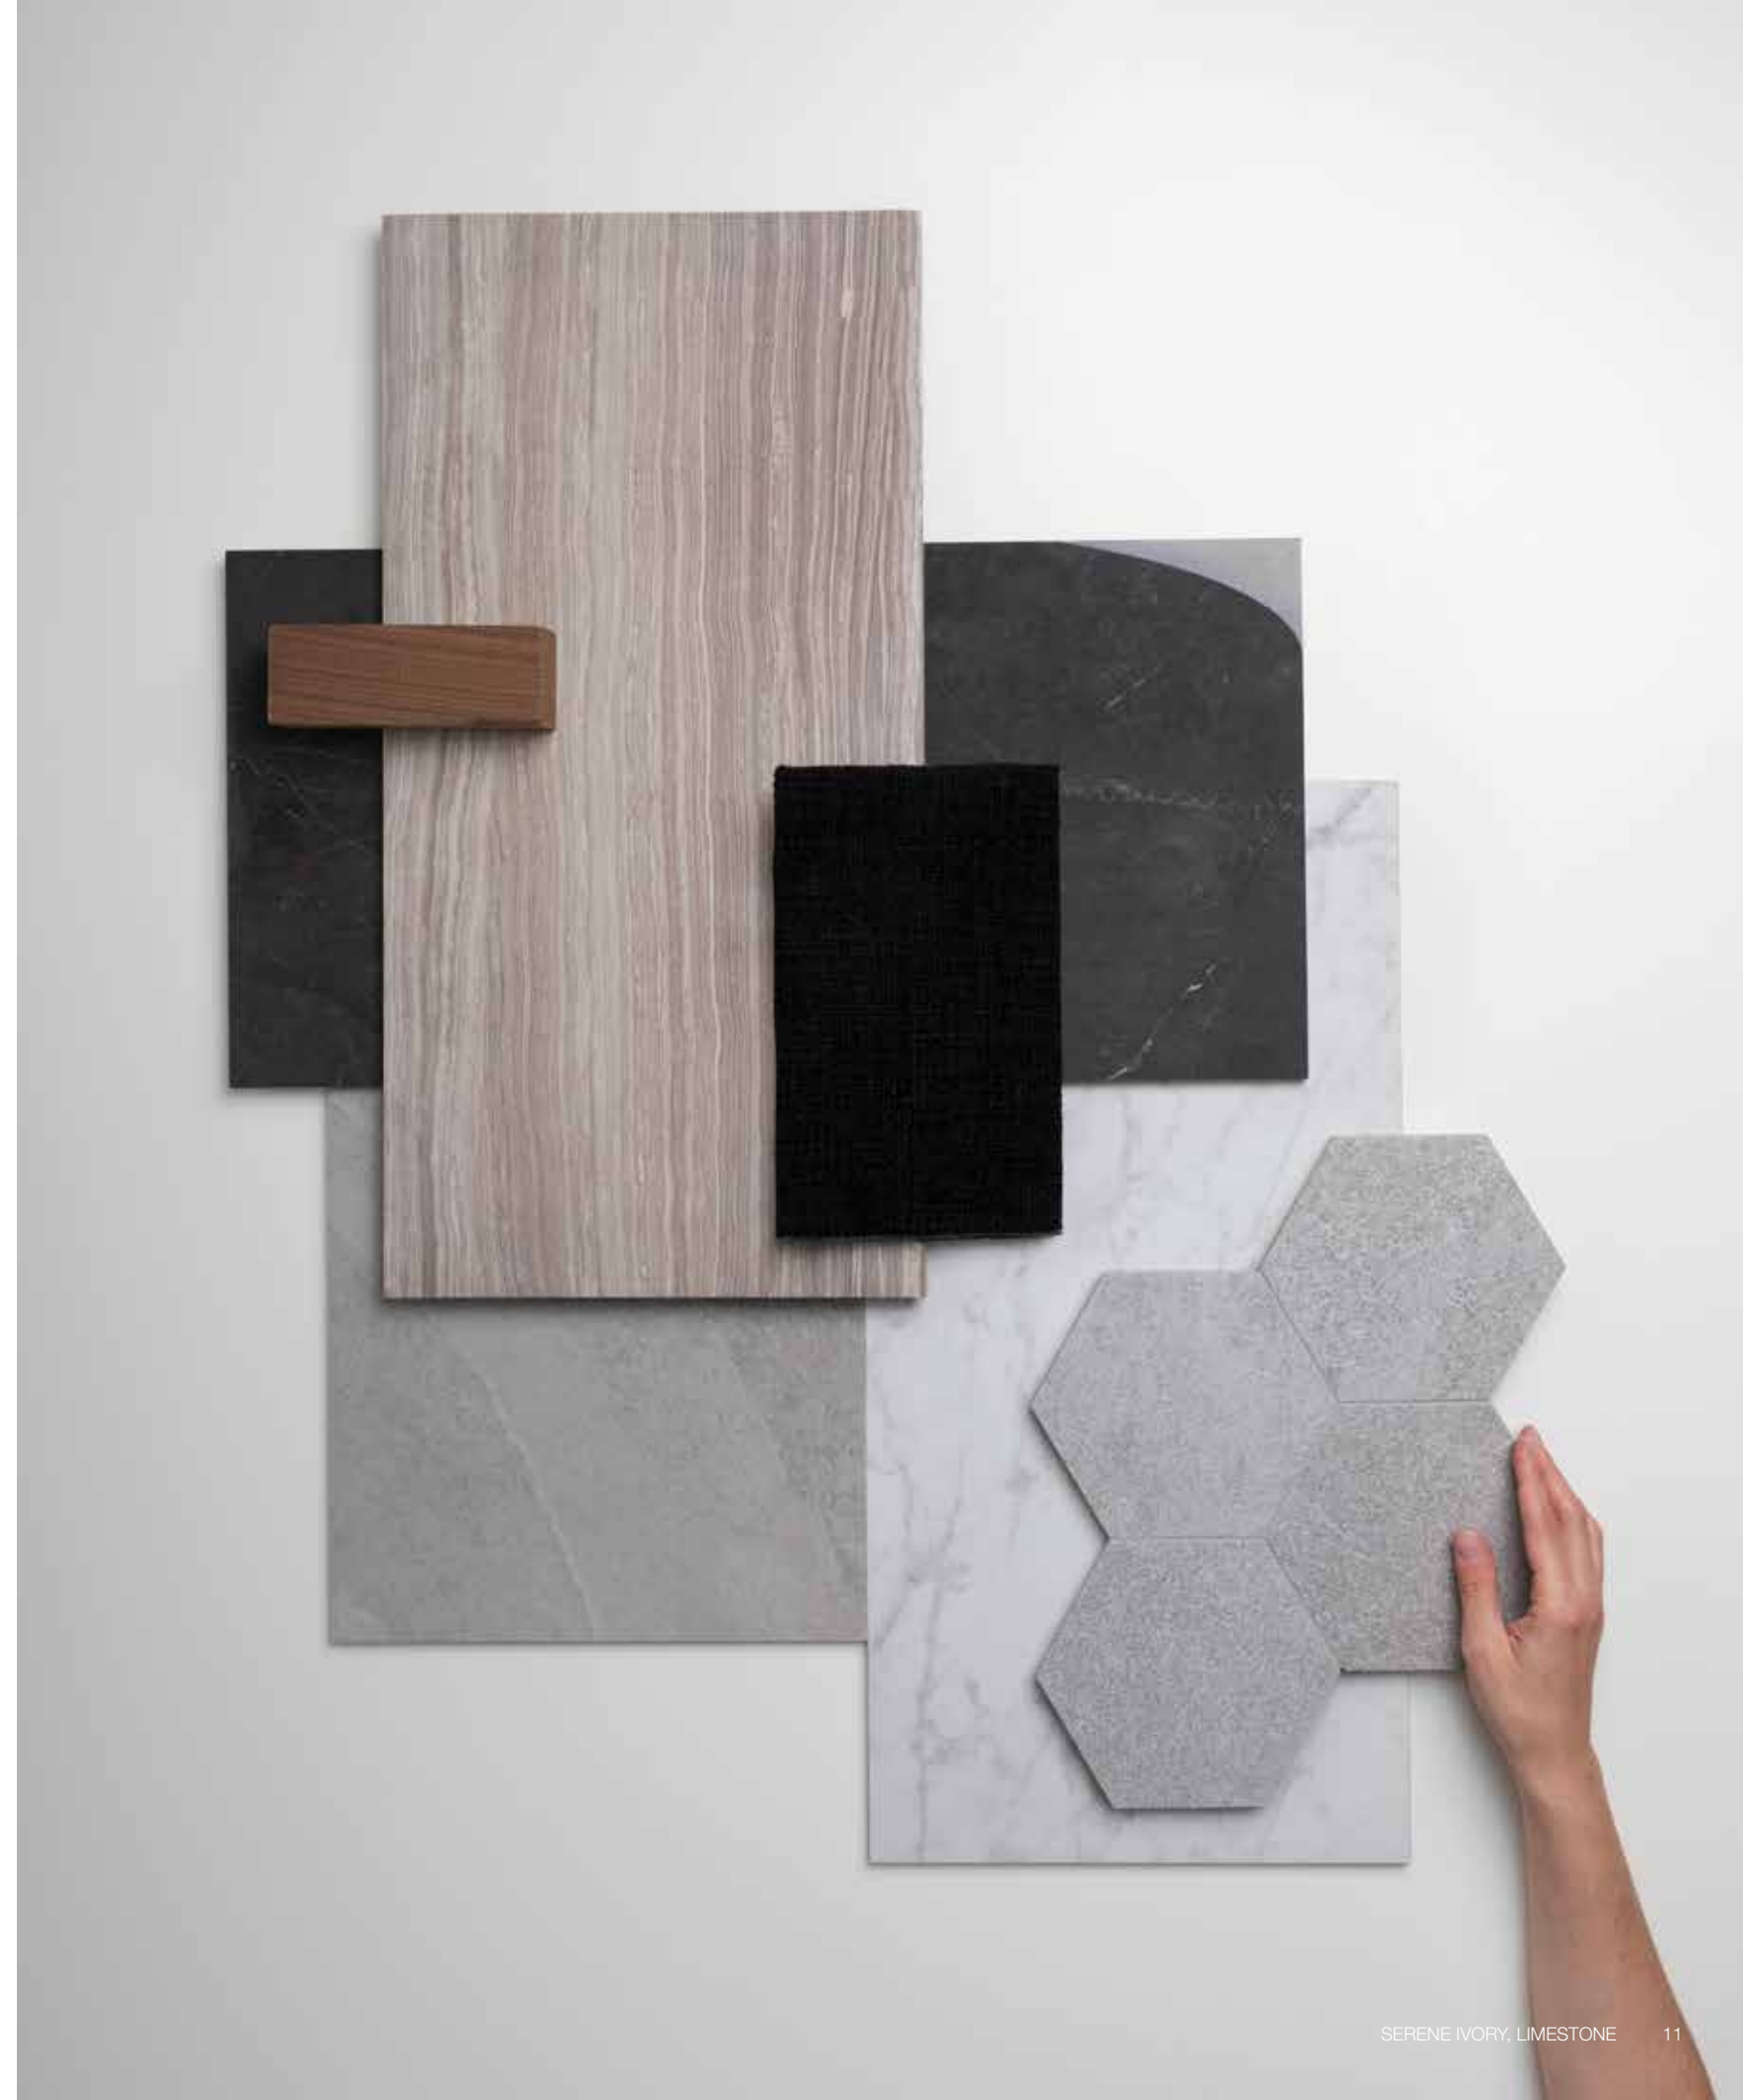

The Anatolia difference
Unmatched elegance and unparalleled perfection.

Natural stone retains a timeless beauty. Anatolia's selection stands out for its strong aesthetic and expressive value, capturing the latest trends in interior design through unique shapes and elegant stone character. Highly sought-after materials, sourced from the most premium quarries. With their carefully selected colors and looks, from bright, to delicate to full of character, Anatolia's collections of natural stone will elegantly furnish any design. The value of variety enriches spaces as a result of one-of-a-kind craftsmanship executed with cutting-edge technology.