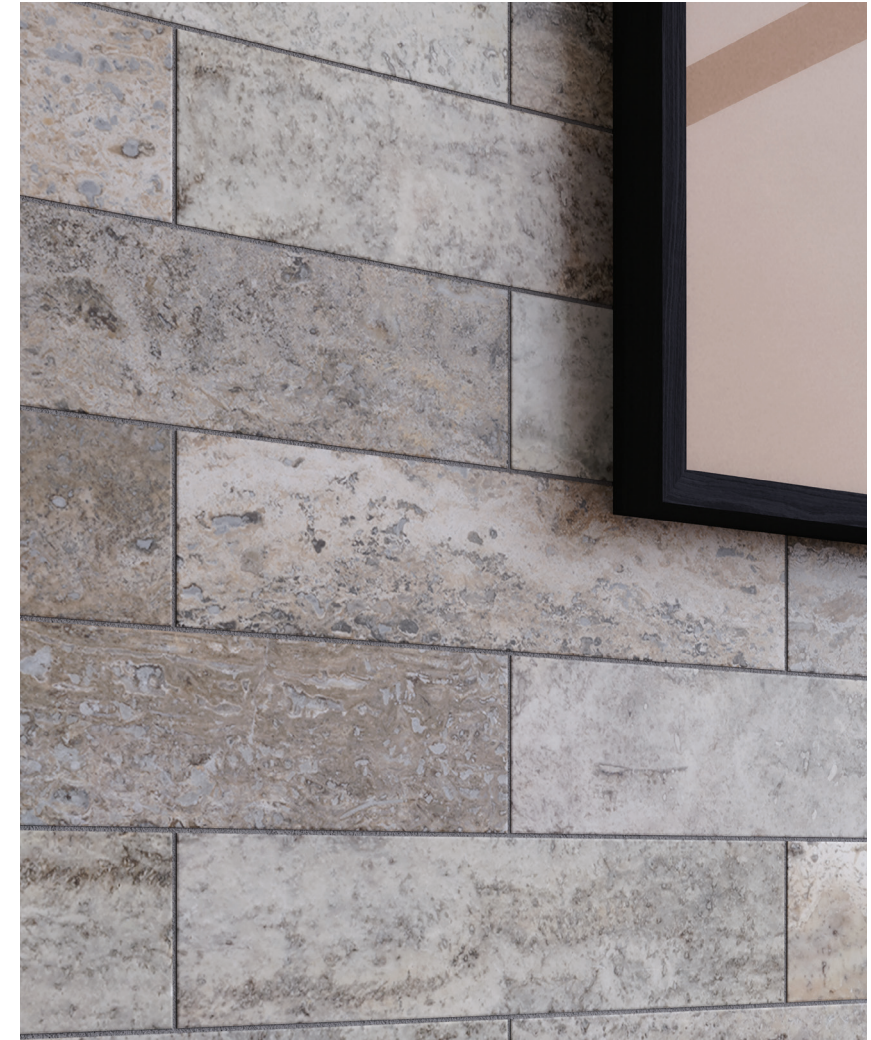

NATURAL STONE TILE VARIATION

The inherent beauty of natural stone products is expressed through variations in color, texture, shading and veining.

18 x 36 in / 45.7 x 91.4 cm tile variations

3 x 12 in / 7.5 x 30.5 cm Silver Ash Filled & Honed Travertine Tile