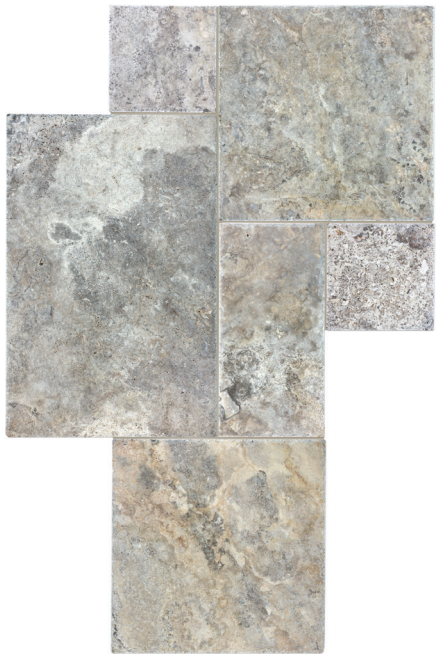

Formats and finishes at a glance

18 x 36 in / 45.7 x 91.4 cm
Filled & Honed 5000-0393-0

12 x 24 in / 30.5 x 61 cm
Filled & Honed 5000-0233-0

3 x 12 in / 7.5 x 30.5 cm
Filled & Honed 5000-0392-0

Mosaics

2 x 8.5 in / 5.3 x 21.3 cm
Chevron Mosaic
Filled & Honed 5001-0316-0

2 x 6 in / 4.9 x 15 cm
Picket Mosaic
Filled & Honed 5001-0317-0

2 in / 4.9 cm
Hexagon Mosaic
Filled & Honed 5001-0315-0

Cobble Stone Pattern

Cobble Stone Pattern Set
Brushed 5000-0238-0

Trim

1/2 x 12 in / 1.3 x 30.5 cm
Deco-Bar
Filled & Honed 5002-0125-0

NATURAL STONE TILE VARIATION

The inherent beauty of natural stone products is expressed through variations in color, texture, shading and veining.

18 x 36 in / 45.7 x 91.4 cm tile variations

3 x 12 in / 7.5 x 30.5 cm Silver Ash Filled & Honed Travertine Tile