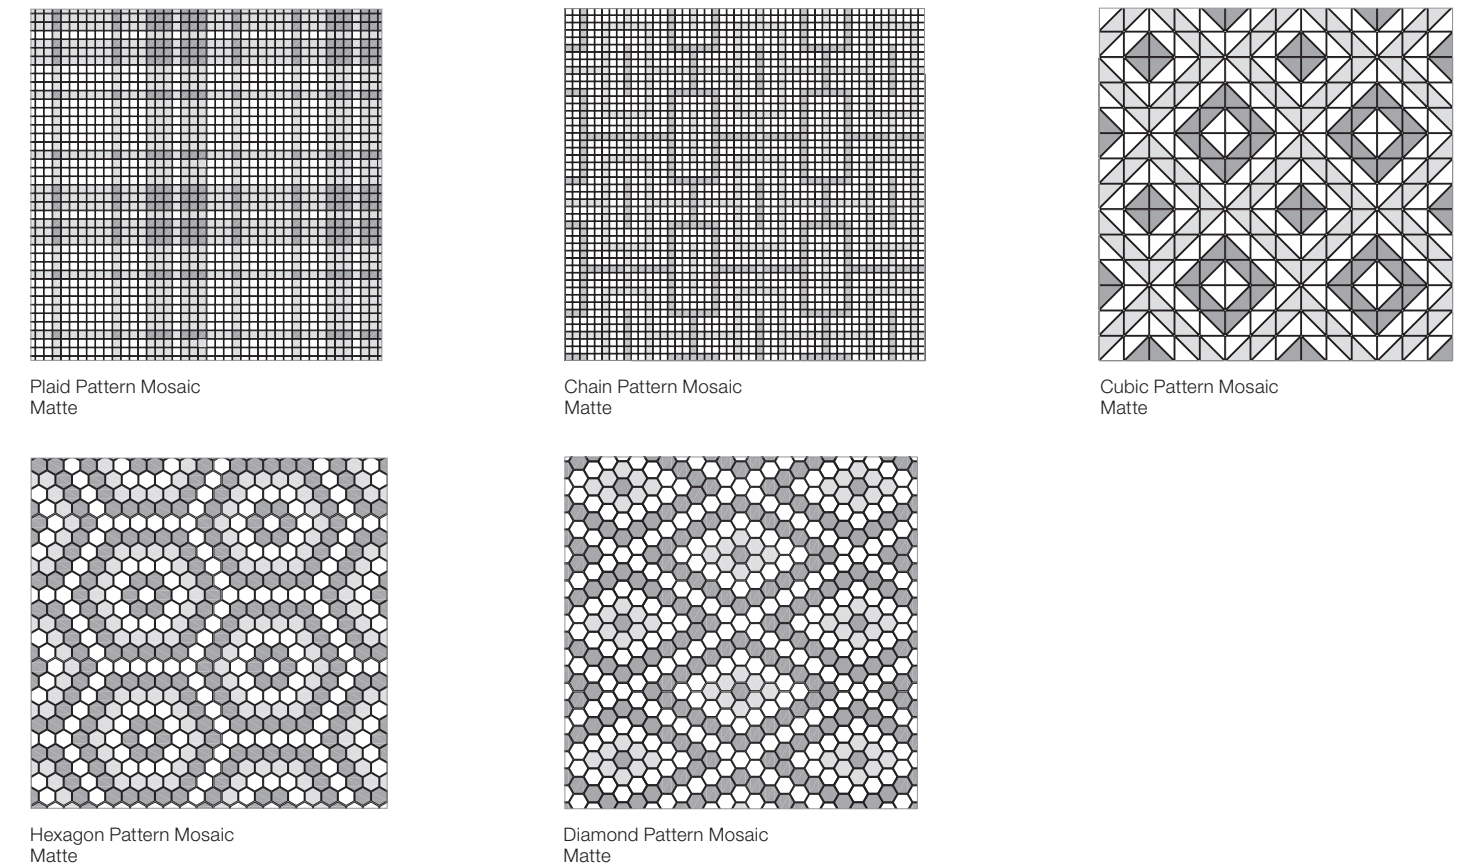

Patterned mosaics at a glance

A variety of classic retro modern designs with new and sophisticated color combinations are offered through a refined collection of Patterned mosaics.