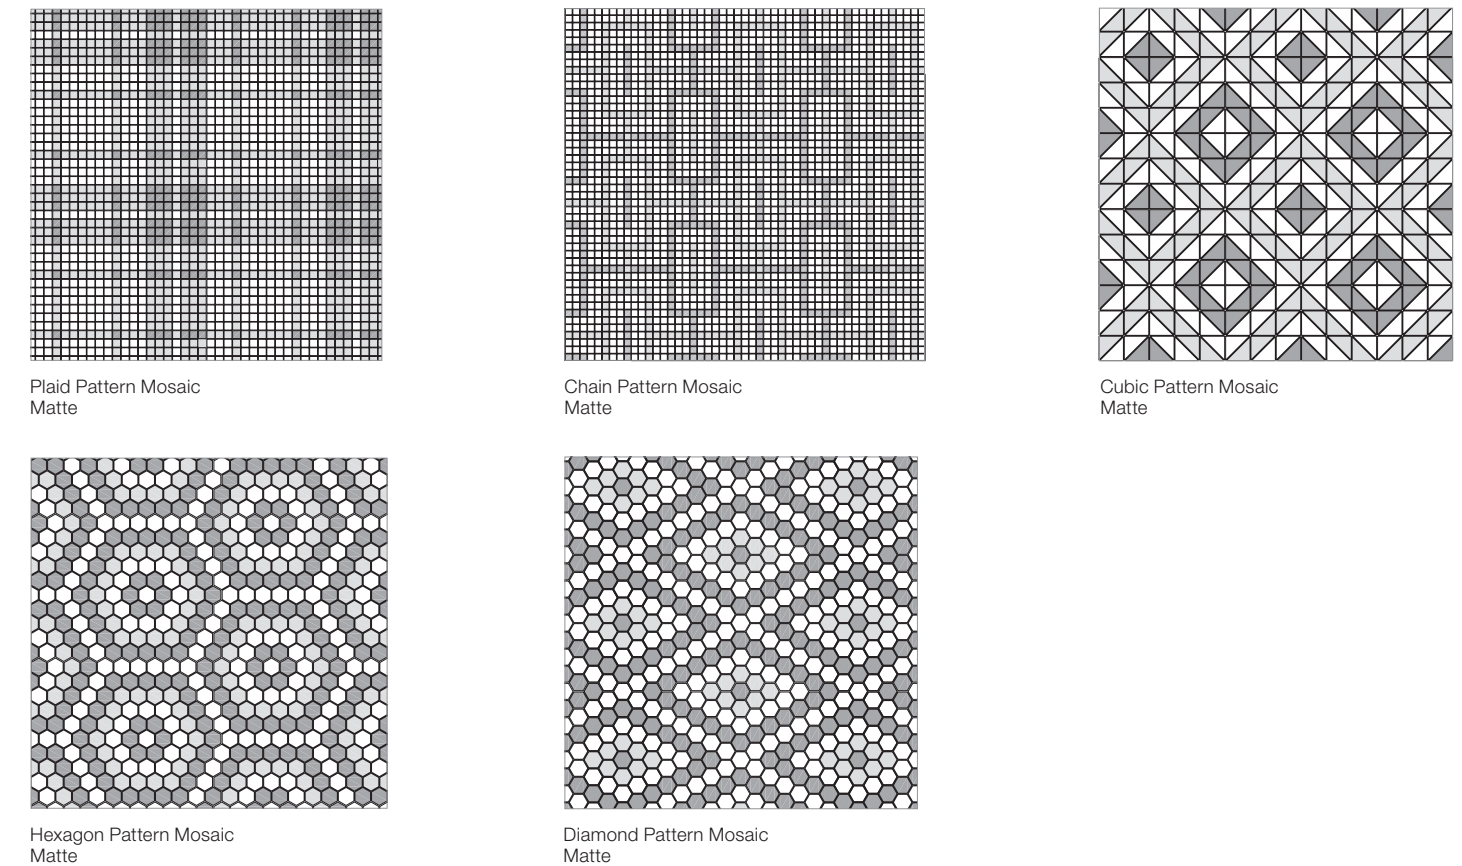

Patterned mosaics at a glance

A variety of classic retro modern designs with new and sophisticated color combinations are offered through a refined collection of Patterned mosaics.