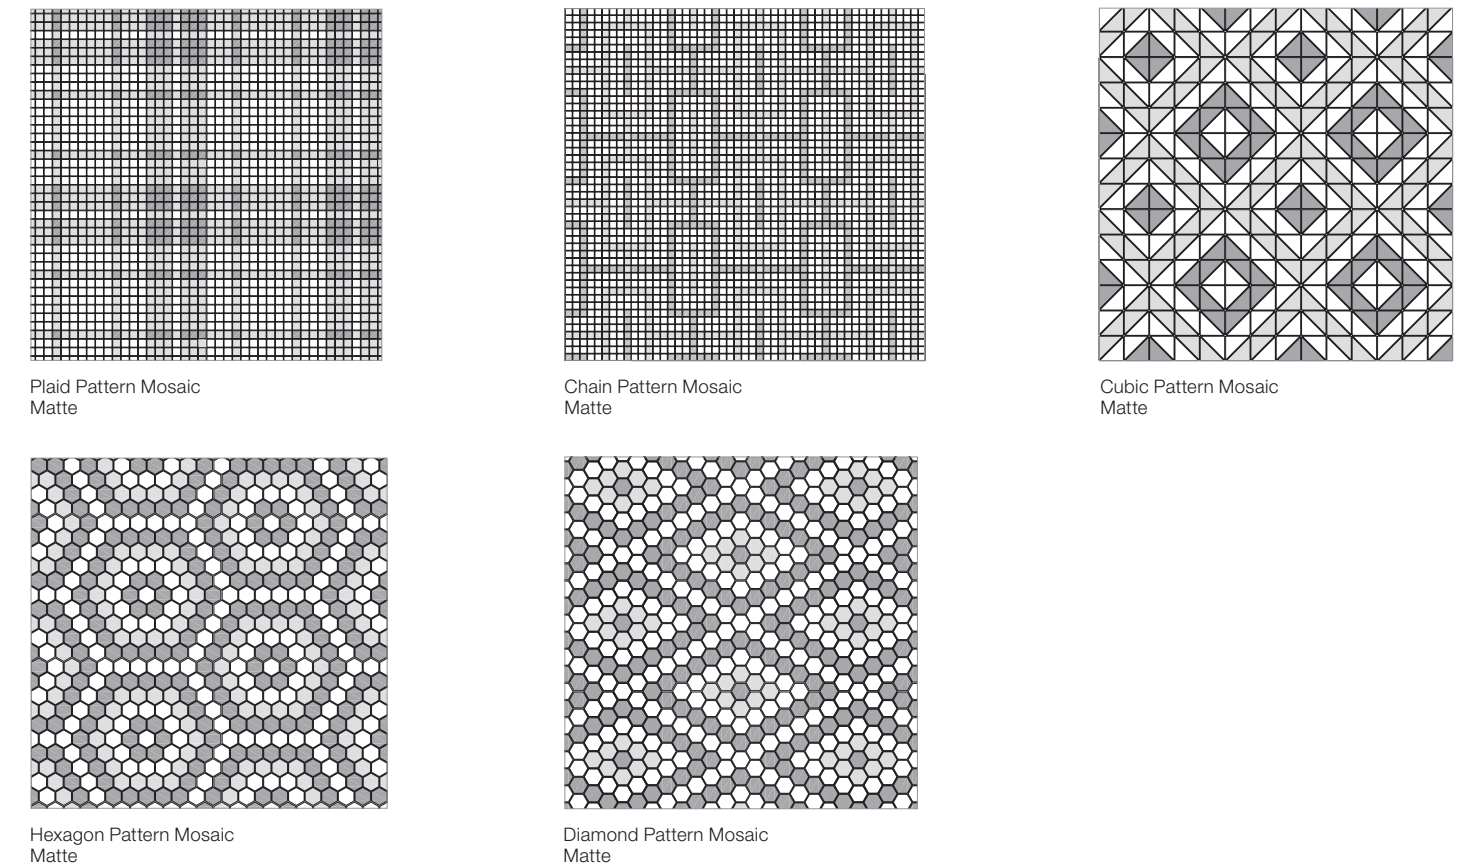

Patterned mosaics

Unique and exclusive mosaic patterns combined with new and sophisticated color combinations Patterned mosaics are a new special addition to the Soho collection. They incorporate a variety of classic retro modern designs with a contemporary arrangement.

These patterns evoke emotion and elegance. The mood expressed with each is reflected in the emotive names of the color blends; Morning, Afternoon, Evening, Midnight and Dawn.

Tiles, trims, and mosaics at a glance

The Soho collection offers a rich and modern variety of colors, sizes, and configurations, available in both matte and glossy finishes.

Patterned mosaics at a glance

A variety of classic retro modern designs with new and sophisticated color combinations are offered through a refined collection of Patterned mosaics.