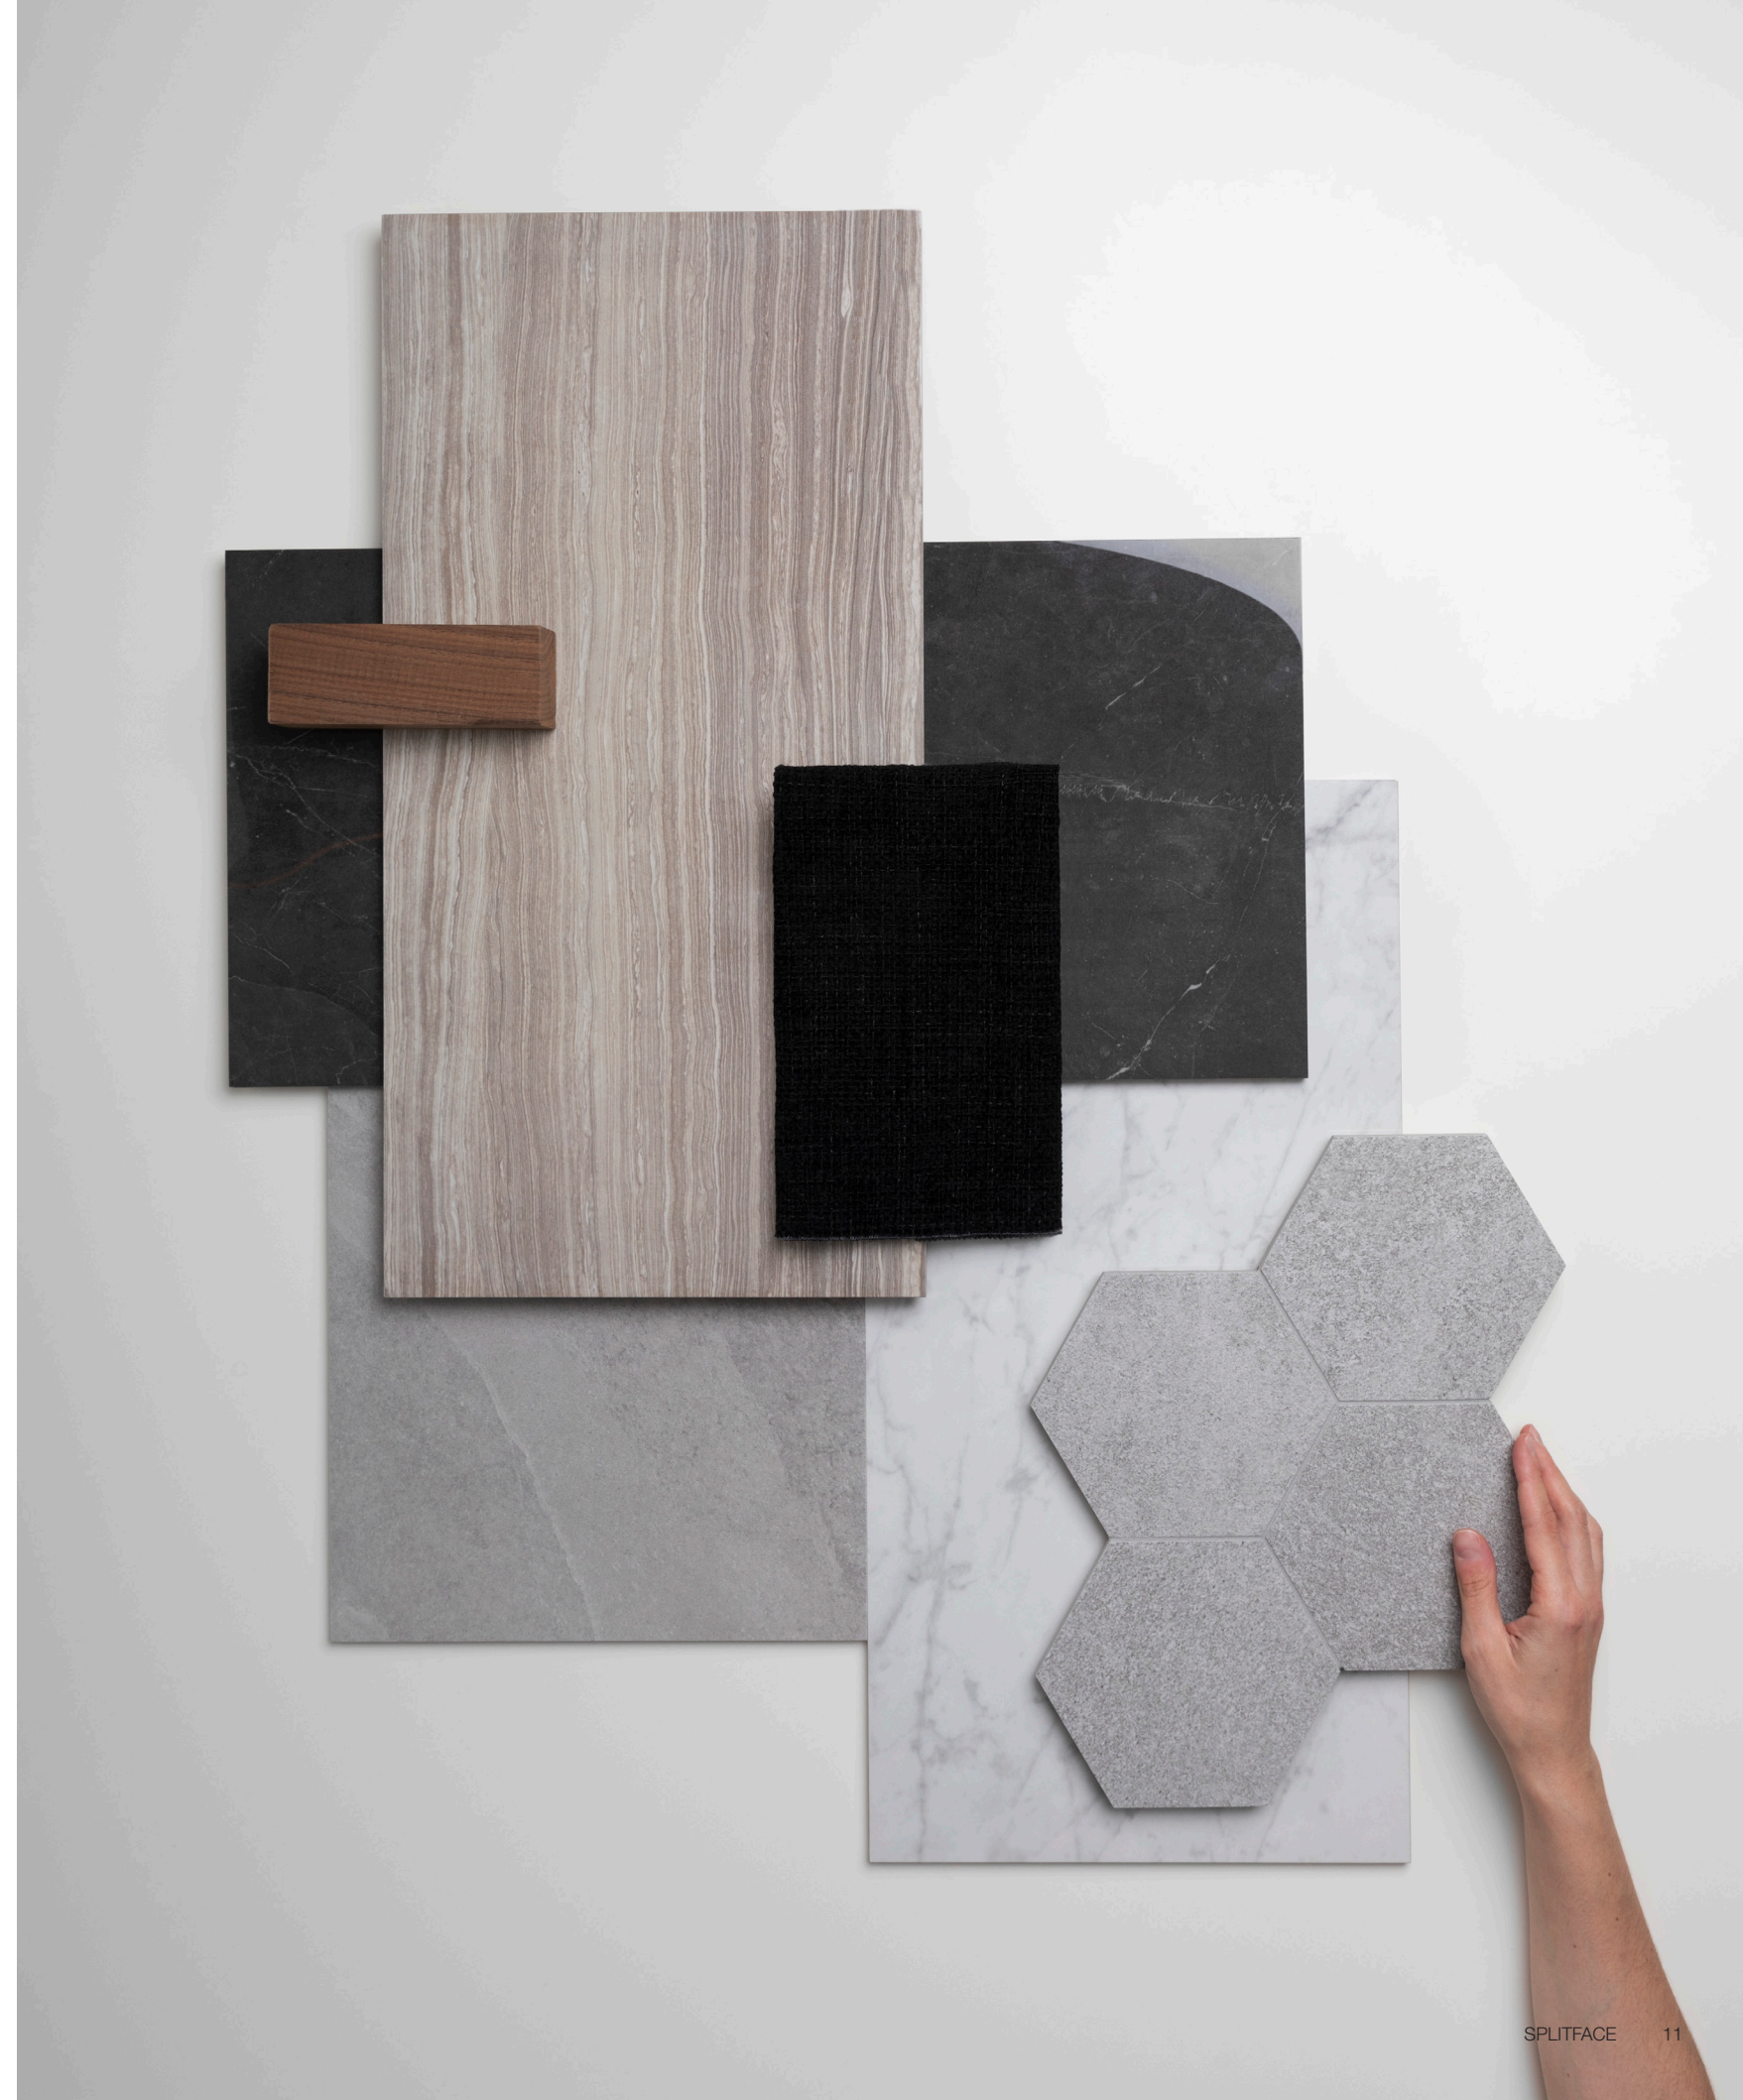

Splitface.  
Modern panels in natural marble, travertine and limestone.  
Precious and timeless.

Splitface.

Elemental and  
endlessly variable.

Colors and patterns at a glance

Bianco Venatino  
Marble  
Split Face 5004-0030-0

Silver Ash  
Travertine  
Split Face 5004-0038-0

Stark Carbon  
Marble  
Split Face 5004-0042-0

6 x 24 in / 15 x 60 cm Bianco Venatino Split Face Marble Panel

*The Anatolia difference*  
Unmatched elegance and unparalleled perfection.

Natural stone retains a timeless beauty. Anatolia's selection stands out for its strong aesthetic and expressive value, capturing the latest trends in interior design through unique shapes and elegant stone character. Highly sought-after materials, sourced from the most premium quarries. With their carefully selected colors and looks, from bright, to delicate to full of character, Anatolia's collections of natural stone will elegantly furnish any design. The value of variety enriches spaces as a result of one-of-a-kind craftsmanship executed with cutting-edge technology.

*Technical Performance*  
Avant-garde design and attention to detail.

Anatolia's Natural Stone collections feature coordinated floor and wall tiles, mosaics, and trims in a variety of distinct styles. Stones with unique colors, patterns, and characteristics sourced from the world's most premium quarries, are meticulously selected and crafted to best represent their ancient geological beauty and become heroes of the most extraordinary spaces.