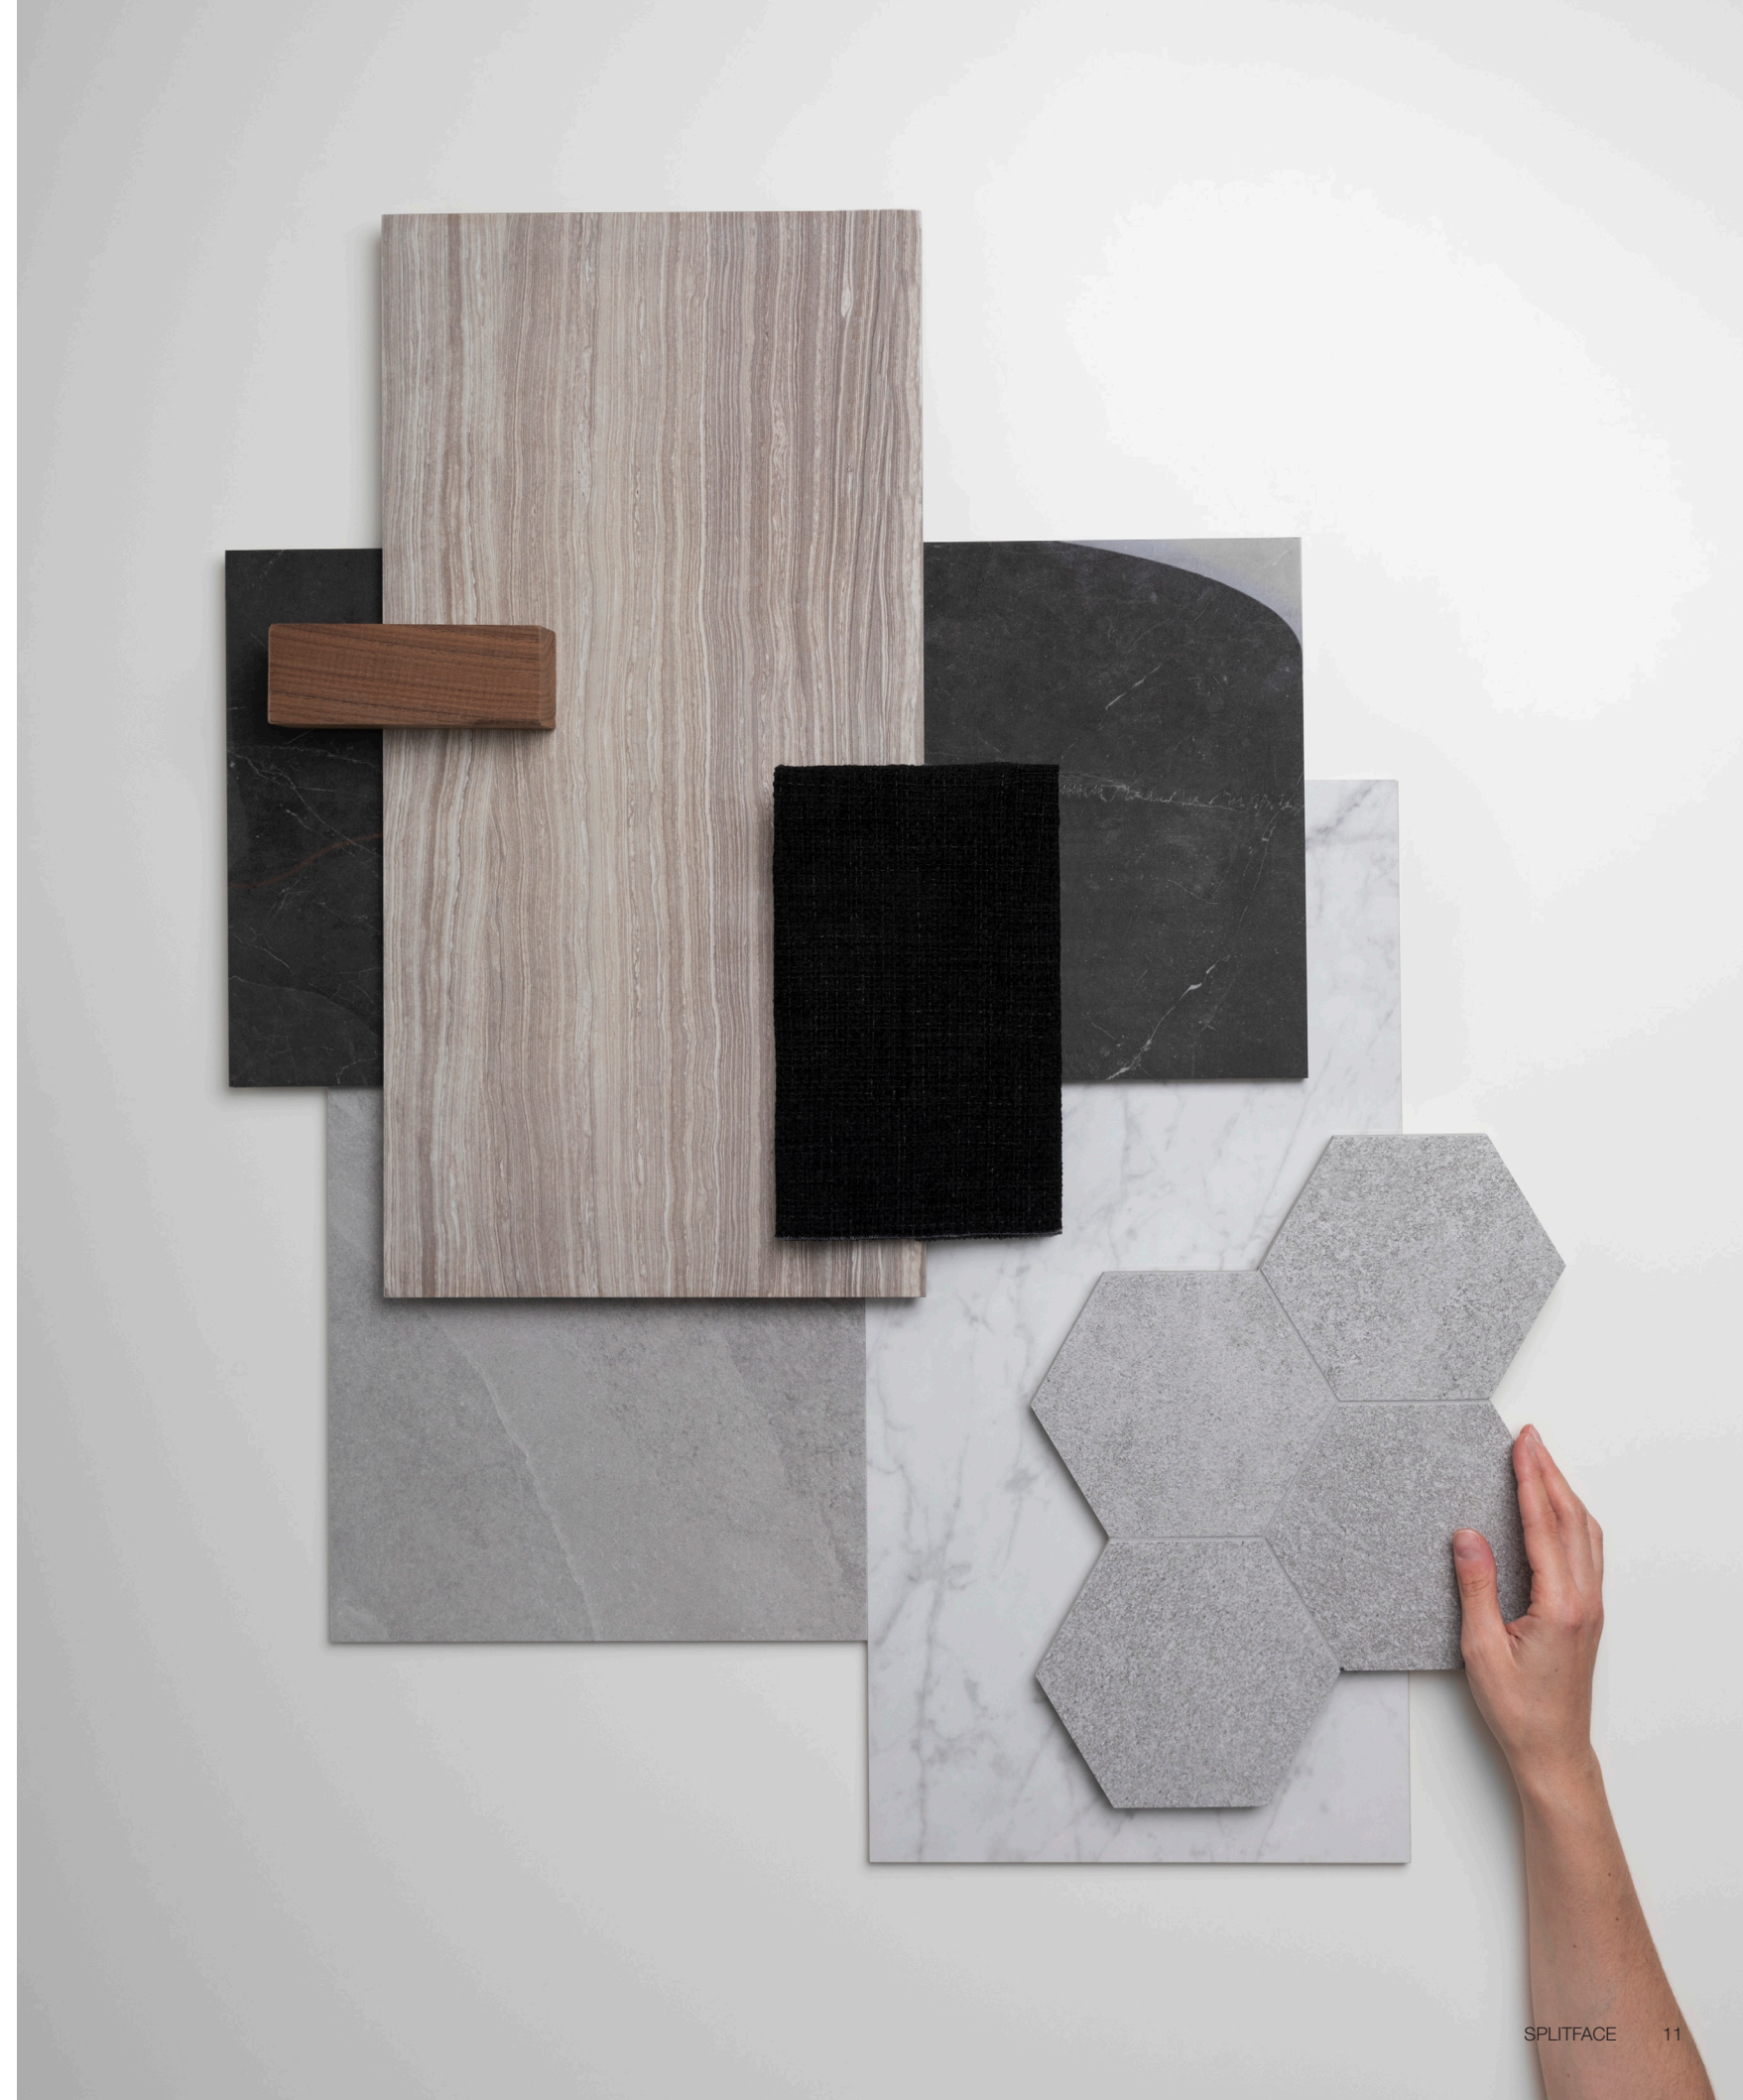

Splitface.
Modern panels in natural marble, travertine and limestone.
Precious and timeless.

Splitface.

Elemental and
endlessly variable.

Colors and patterns at a glance

Bianco Venatino
Marble
Split Face 5004-0030-0

Impero Reale
Marble
Split Face 5004-0032-0

Strada Mist
Limestone
Split Face 5004-0040-0

Picasso
Travertine
Split Face 5004-0034-0

Colors and patterns at a glance

Ritz Gray
Marble
Split Face 5004-0028-0

Silver Ash
Travertine
Split Face 5004-0038-0

Stark Carbon
Marble
Split Face 5004-0042-0

6 x 24 in / 15 x 60 cm Bianco Venatino Split Face Marble Panel

The Anatolia difference
Unmatched elegance and unparalleled perfection.

Natural stone retains a timeless beauty. Anatolia's selection stands out for its strong aesthetic and expressive value, capturing the latest trends in interior design through unique shapes and elegant stone character. Highly sought-after materials, sourced from the most premium quarries. With their carefully selected colors and looks, from bright, to delicate to full of character, Anatolia's collections of natural stone will elegantly furnish any design. The value of variety enriches spaces as a result of one-of-a-kind craftsmanship executed with cutting-edge technology.

Technical Performance
Avant-garde design and attention to detail.

Anatolia's Natural Stone collections feature coordinated floor and wall tiles, mosaics, and trims in a variety of distinct styles. Stones with unique colors, patterns, and characteristics sourced from the world's most premium quarries, are meticulously selected and crafted to best represent their ancient geological beauty and become heroes of the most extraordinary spaces.