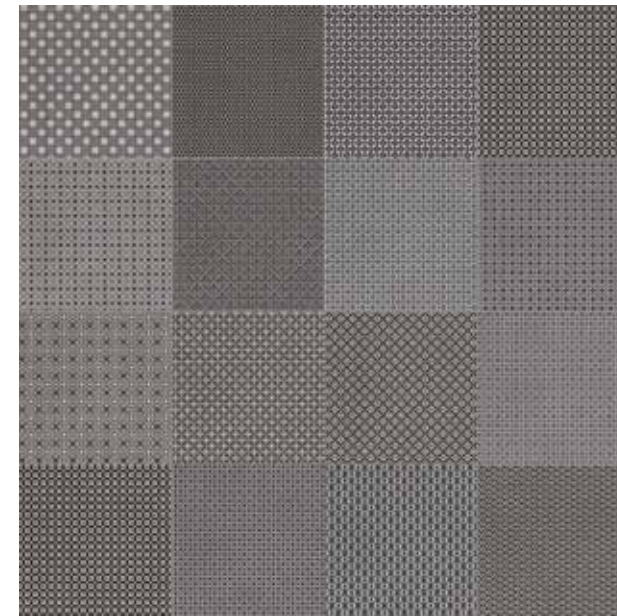

Tapestri, *Silk Blend*

8 x 8 in / 20 x 20 cm
Silk Blend
Pressed
Matte 4500-0979-0