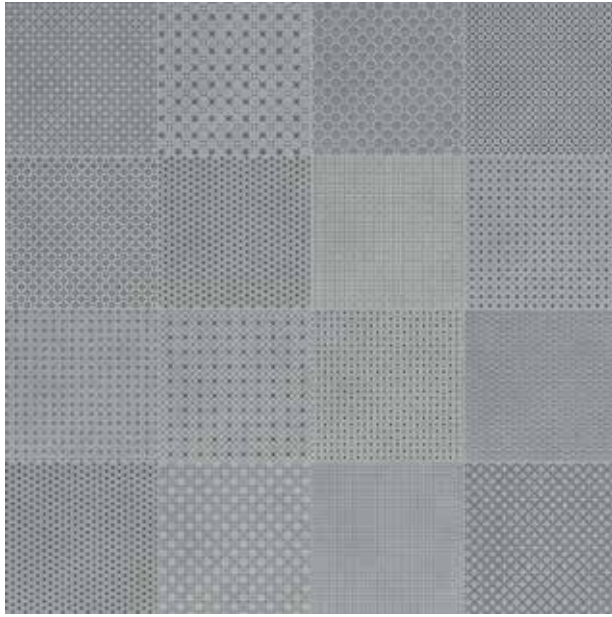

anatolia

8.5 in / 21.6 cm Hexagon Tapestry Denim Blend Matte Pressed Tile  
On the floor: 8 x 48 in / 19.7 x 120 cm Aspen Paper Birch Matte Rectified Tile

Tapestri, *Cashmere Blend*

8 x 8 in / 20 x 20 cm  
Cashmere Blend  
Pressed  
Matte 4500-0977-0