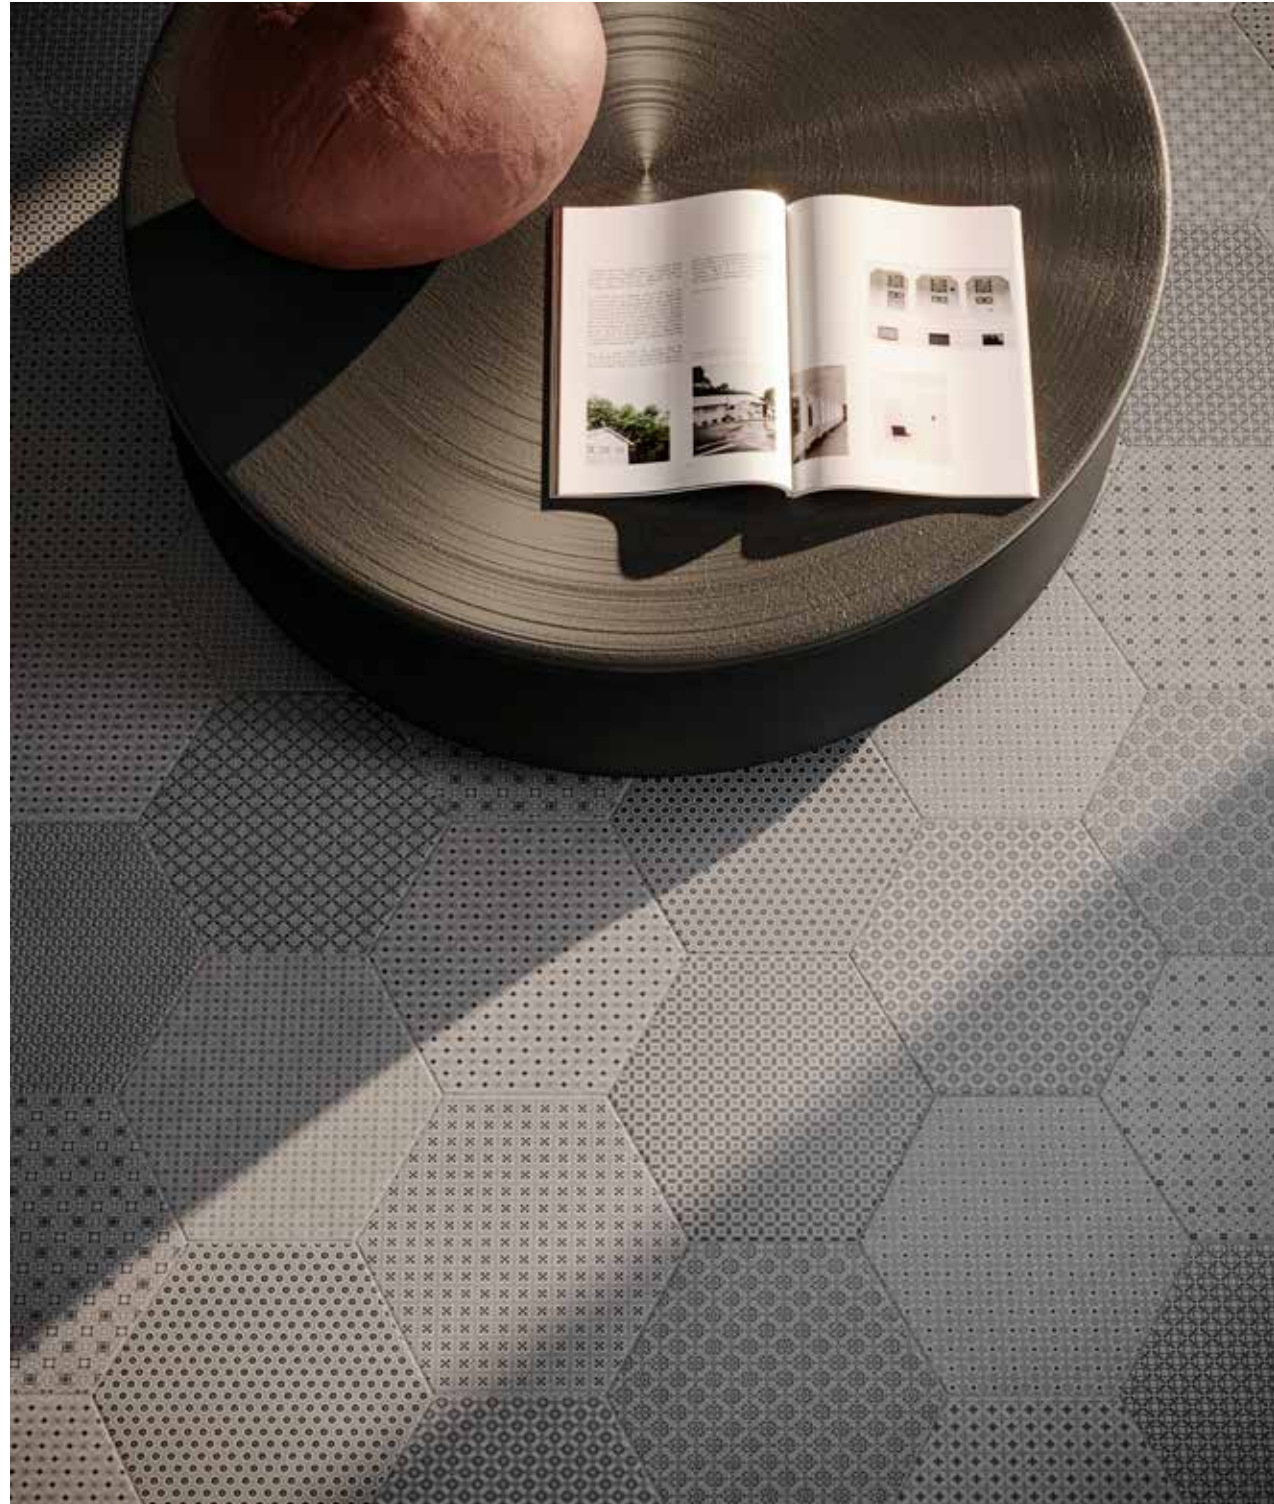

8 x 8 in / 20 x 20 cm  
Silk Blend  
Pressed  
Matte 4500-0979-0

8.5 in / 21.6 cm Hexagon  
Silk Blend  
Pressed  
Matte 4500-0987-0

8.5 in / 21.6 cm Hexagon  
Silk  
Pressed  
Matte 4500-0983-0

8.5 in / 21.6 cm Tapestri Cashmere Blend Hexagon Matte Pressed Tile