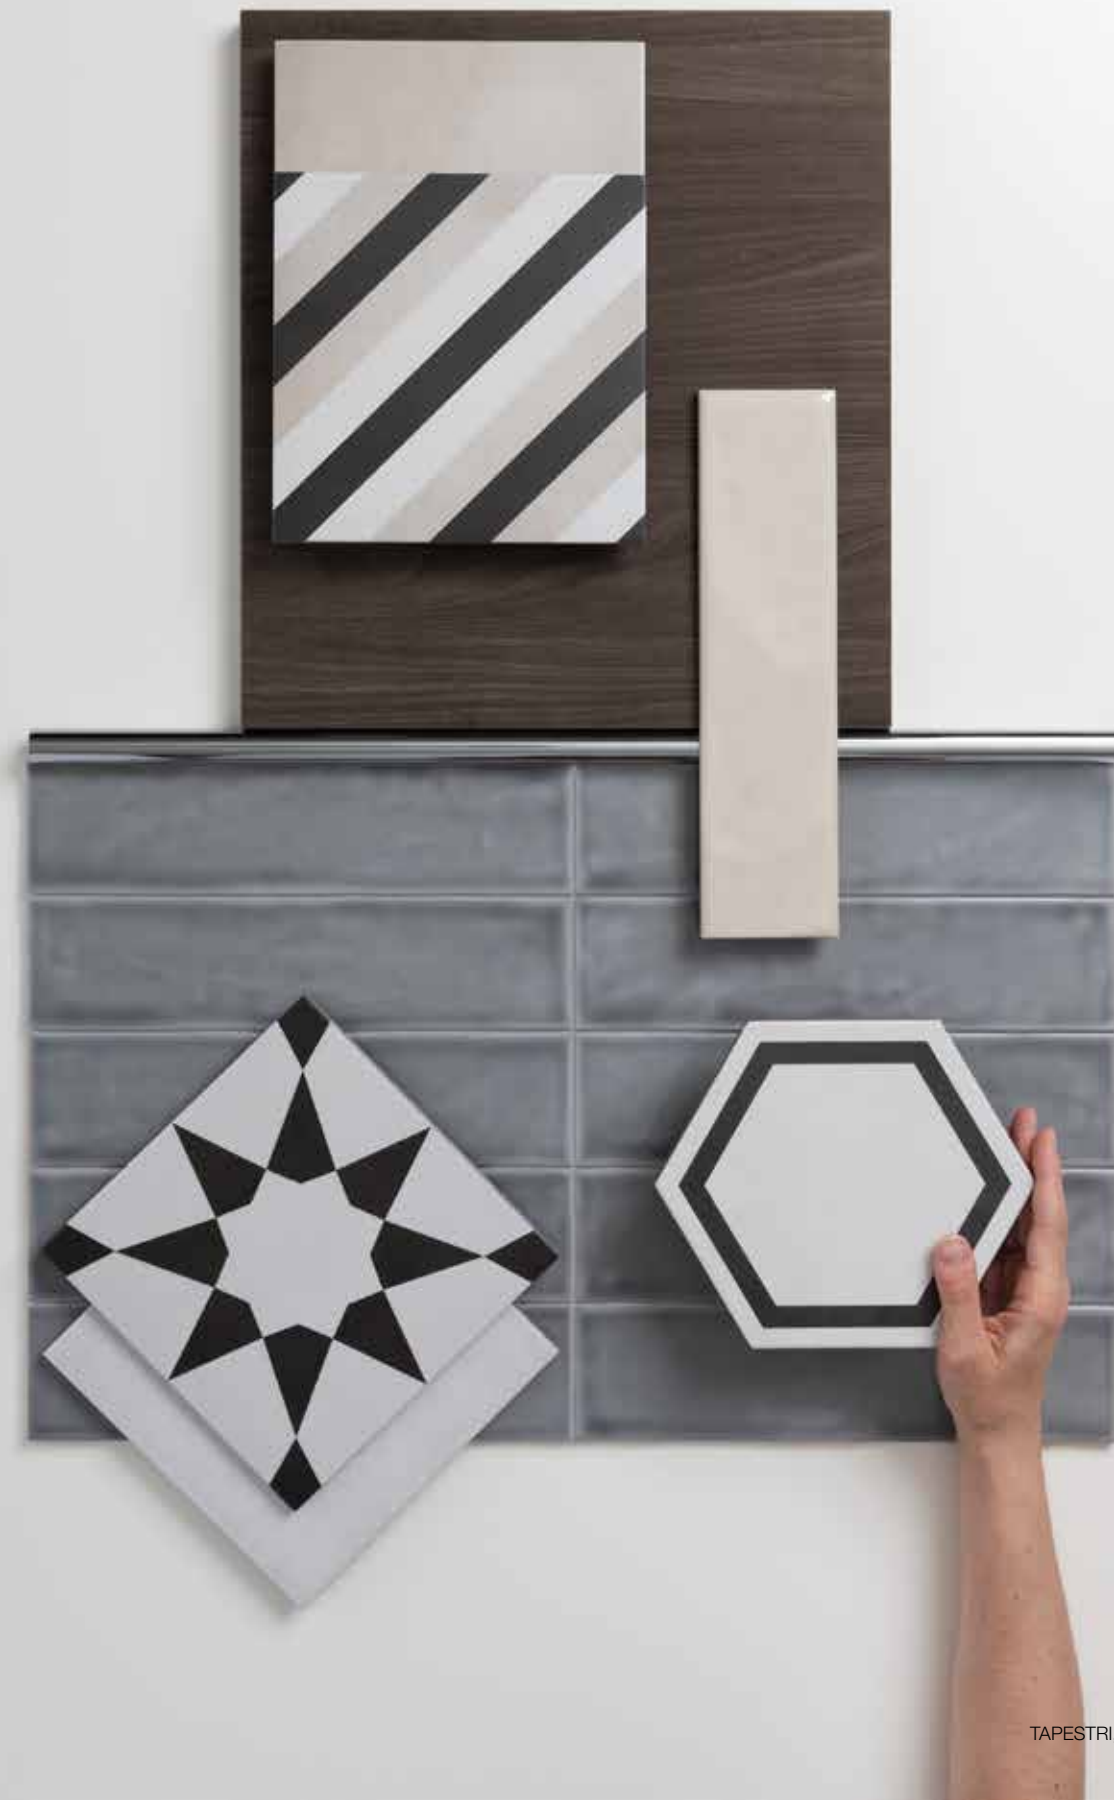

8.5 in / 21.6 cm Tapestri Wool Hexagon Matte Pressed Tile

*The Anatolia difference*  
Unmatched elegance and unparalleled perfection.

Anatolia reinvents shapes and design compositions through refined color palettes, innovative graphical refinements and creative reinterpretations of traditional, cultural and trend led inspirations. Meticulous care is taken to enhance a product's formation through graphical and technical improvements at every step of the development and execution process. This leads to the most exquisite and discerning tile collections.