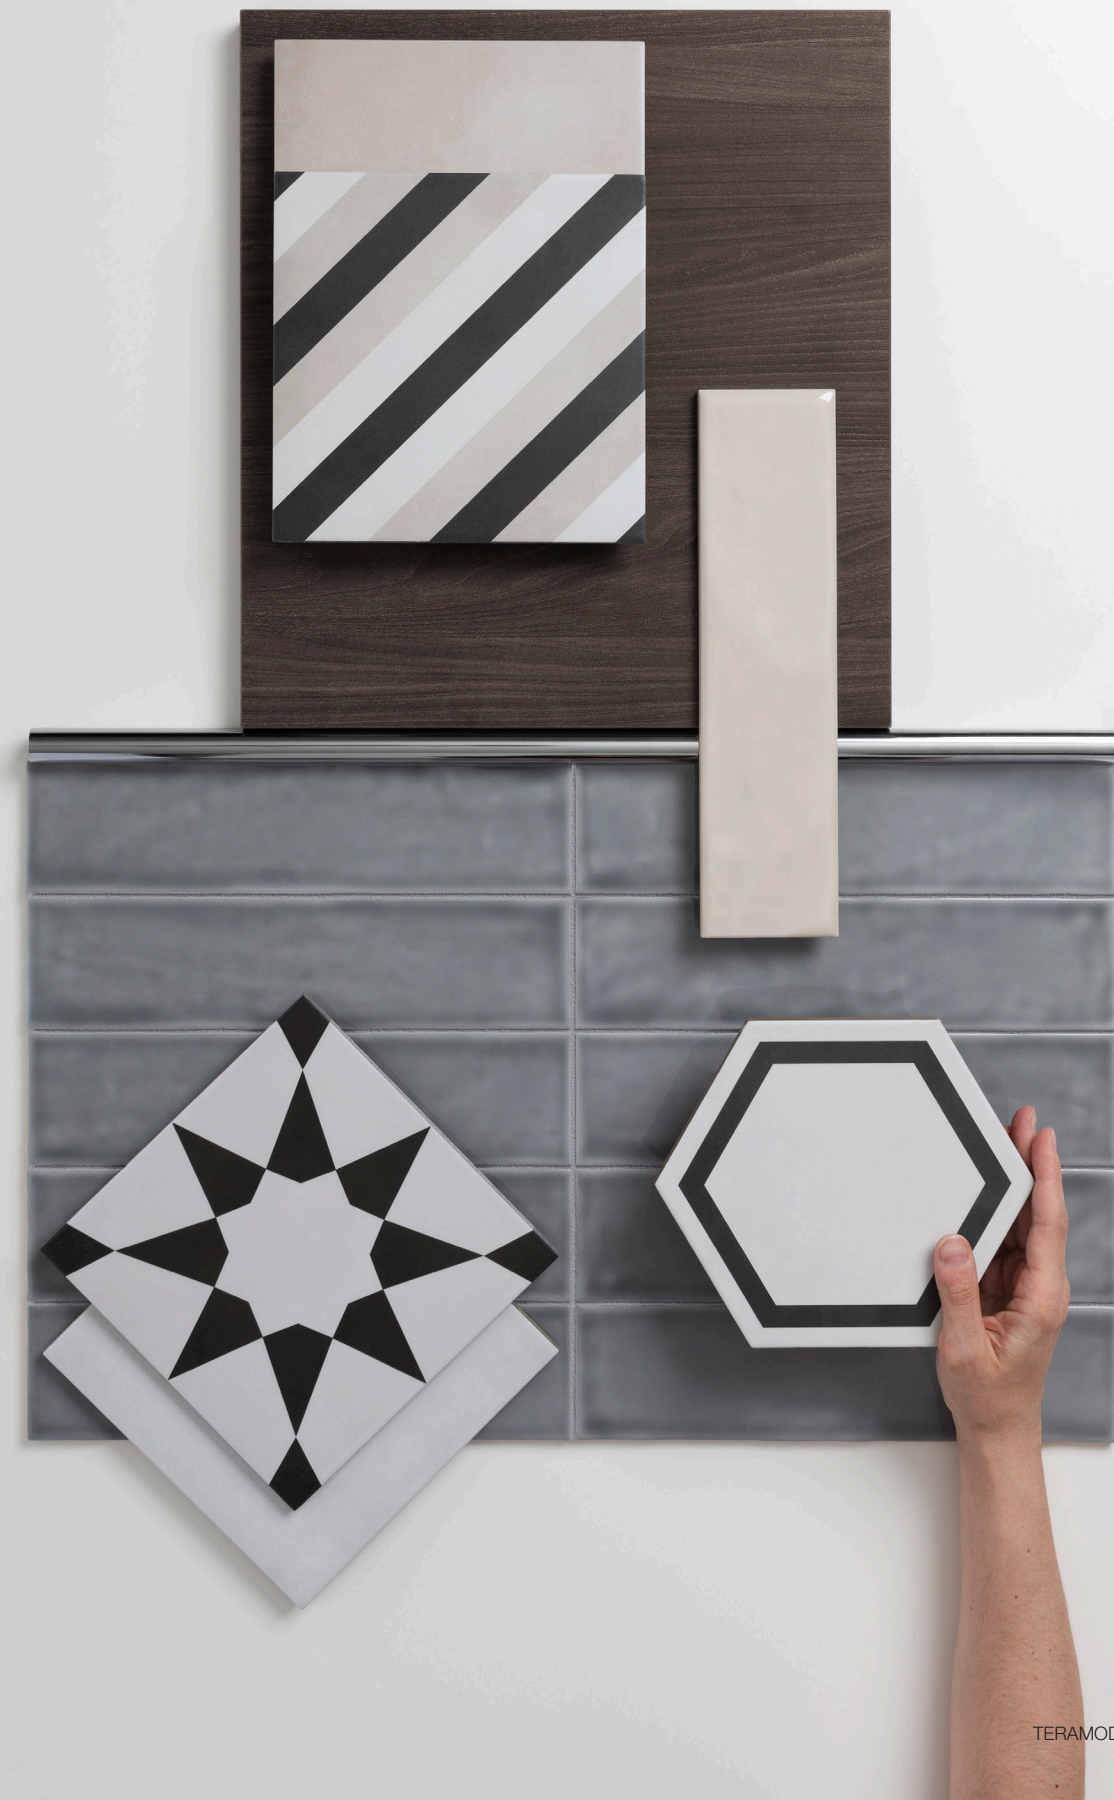

The Anatolia difference
Unmatched elegance and unparalleled perfection.

Anatolia reinvents shapes and design compositions through refined color palettes, innovative graphical refinements and creative reinterpretations of traditional, cultural and trend led inspirations. Meticulous care is taken to enhance a product's formation through graphical and technical improvements at every step of the development and execution process. This leads to the most exquisite and discerning tile collections.