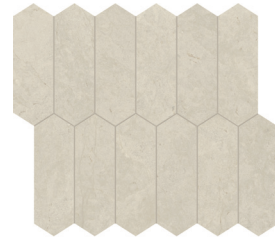

## Tierra Halo collection

The prestige of Tierra Halo limestone creates surfaces with a bold and refined look in a neutral color palette, ideal for classic and contemporary interiors. It presents a cohesive blend of neutral earthy colors that accentuates its preciousness and elegance.

12 x 24 in / 30.5 x 61 cm  
Curva  
Grained Texture 5000-0558-0

4 x 12 in / 10 x 30.5 cm  
Fluto  
Grained Texture 5000-0560-0

4 x 12 in / 10 x 30.5 cm  
Prisma  
Grained Texture 5000-0561-0

### Mosaics

1.25 x 4 in / 3.3 x 10 cm  
Herringbone Mosaic  
Honed 5001-0288-0

2 x 6 in / 4.9 x 15 cm  
Picket Mosaic  
Honed 5001-0289-0

2 in / 4.9 cm  
Hexagon Mosaic  
Honed 5001-0287-0

### Trims

1/2 x 12 in / 1.3 x 30.5 cm  
Deco-Bar  
Honed 5002-0097-0

1.25 x 12 in / 3.2 x 30.5 cm  
Deco-Bar  
Honed 5002-0098-0