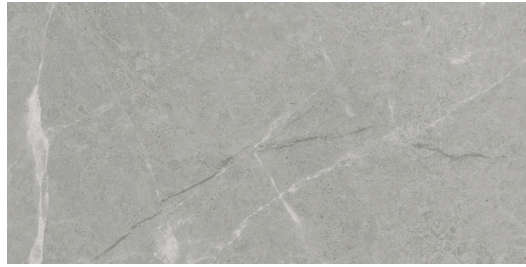

13 x 13 in / 33 x 33 cm
Actual: 330 x 330 x 7.1 mm
64 images

12 x 24 in / 30 x 60 cm
Actual: 300 x 600 x 8.5 mm
48 images

12 x 24 in / 30 x 60 cm image variations

Torino, Argento

13 x 13 in / 33 x 33 cm
Pressed
Matte 4500-0679-1