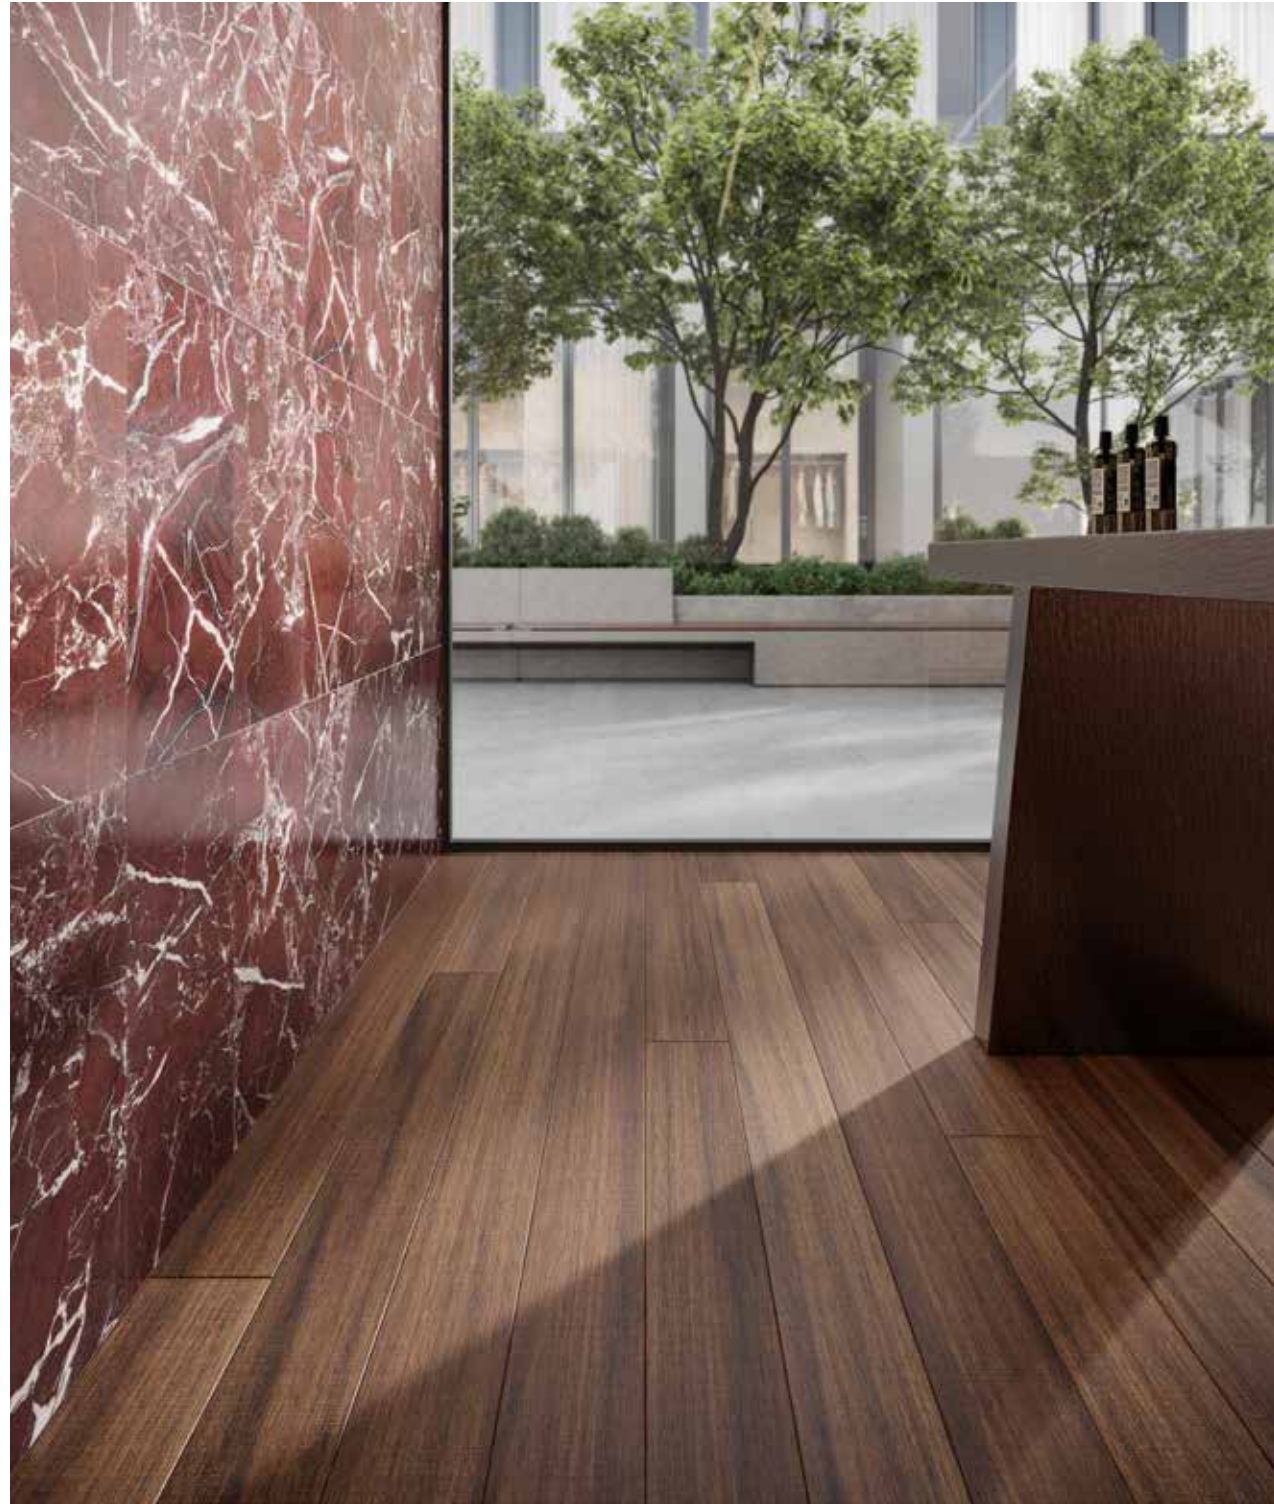

12 x 24 in / 30.5 x 61 cm tile variations

12 x 24 in / 30.5 x 61 cm Tuscano Rosso Polished Marble Tile

The Anatolia difference
Unmatched elegance and unparalleled perfection.

Natural stone retains a timeless beauty. Anatolia's selection stands out for its strong aesthetic and expressive value, capturing the latest trends in interior design through unique shapes and elegant stone character. Highly sought-after materials, sourced from the most premium quarries. With their carefully selected colors and looks, from bright, to delicate to full of character, Anatolia's collections of natural stone will elegantly furnish any design. The value of variety enriches spaces as a result of one-of-a-kind craftsmanship executed with cutting-edge technology.