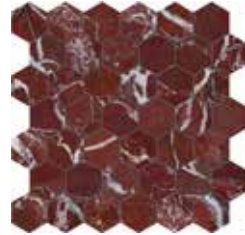

Tuscano Rosso, *Marble*.

Dramatic, deep maroon accented by an attractive blend of bold and delicate veining adds intricacy to a vivid and rich canvas.

Bold and dramatic surfaces
with a striking allure.

Tuscano Rosso collection

Luxurious and striking, this deep maroon marble is a stunning sight to behold. Dark, rich hues are offset by an intricate array of white veins that accent the stone, creating a compelling contrast against the vivid maroon canvas.

Formats and finishes at a glance

12 x 24 in / 30.5 x 61 cm
Polished 5000-0662-0

3 x 12 in / 7.5 x 30.5 cm
Polished 5000-0661-0

Mosaics

1.25 x 4 in / 3.3 x 10 cm
Herringbone Mosaic
Polished 5001-0365-0

2 x 6 in / 4.9 x 15 cm
Picket Mosaic
Polished 5001-0366-0

2 in / 4.9 cm
Hexagon Mosaic
Polished 5001-0364-0

Trim

1/2 x 12 in / 1.3 x 30.5 cm
Deco-Bar
Polished 5002-0128-0

NATURAL STONE TILE VARIATION

The inherent beauty of natural stone products is expressed through variations in color, texture, shading and veining.