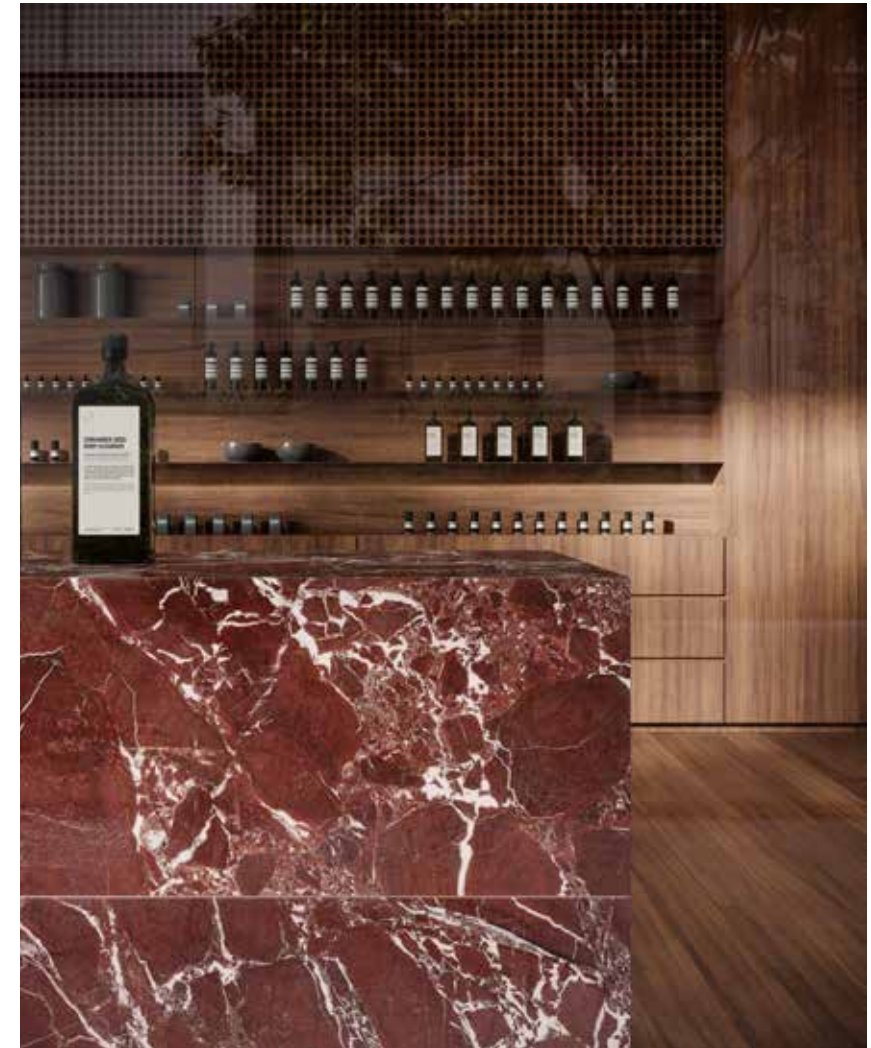

Luxurious and striking, this deep maroon marble is a stunning sight to behold. Dark, rich hues are offset by an intricate array of white veins that accent the stone, creating a compelling contrast against the vivid maroon canvas.

2 in / 4.9 cm
Hexagon Mosaic
Polished 5001-0364-0

Trim

1/2 x 12 in / 1.3 x 30.5 cm
Deco-Bar
Polished 5002-0128-0

NATURAL STONE TILE VARIATION

The inherent beauty of natural stone products is expressed through variations in color, texture, shading and veining.

12 x 24 in / 30.5 x 61 cm tile variations

12 x 24 in / 30.5 x 61 cm Tuscano Rosso Polished Marble Tile

The Anatolia difference
Unmatched elegance and unparalleled perfection.

Natural stone retains a timeless beauty. Anatolia's selection stands out for its strong aesthetic and expressive value, capturing the latest trends in interior design through unique shapes and elegant stone character. Highly sought-after materials, sourced from the most premium quarries. With their carefully selected colors and looks, from bright, to delicate to full of character, Anatolia's collections of natural stone will elegantly furnish any design. The value of variety enriches spaces as a result of one-of-a-kind craftsmanship executed with cutting-edge technology.