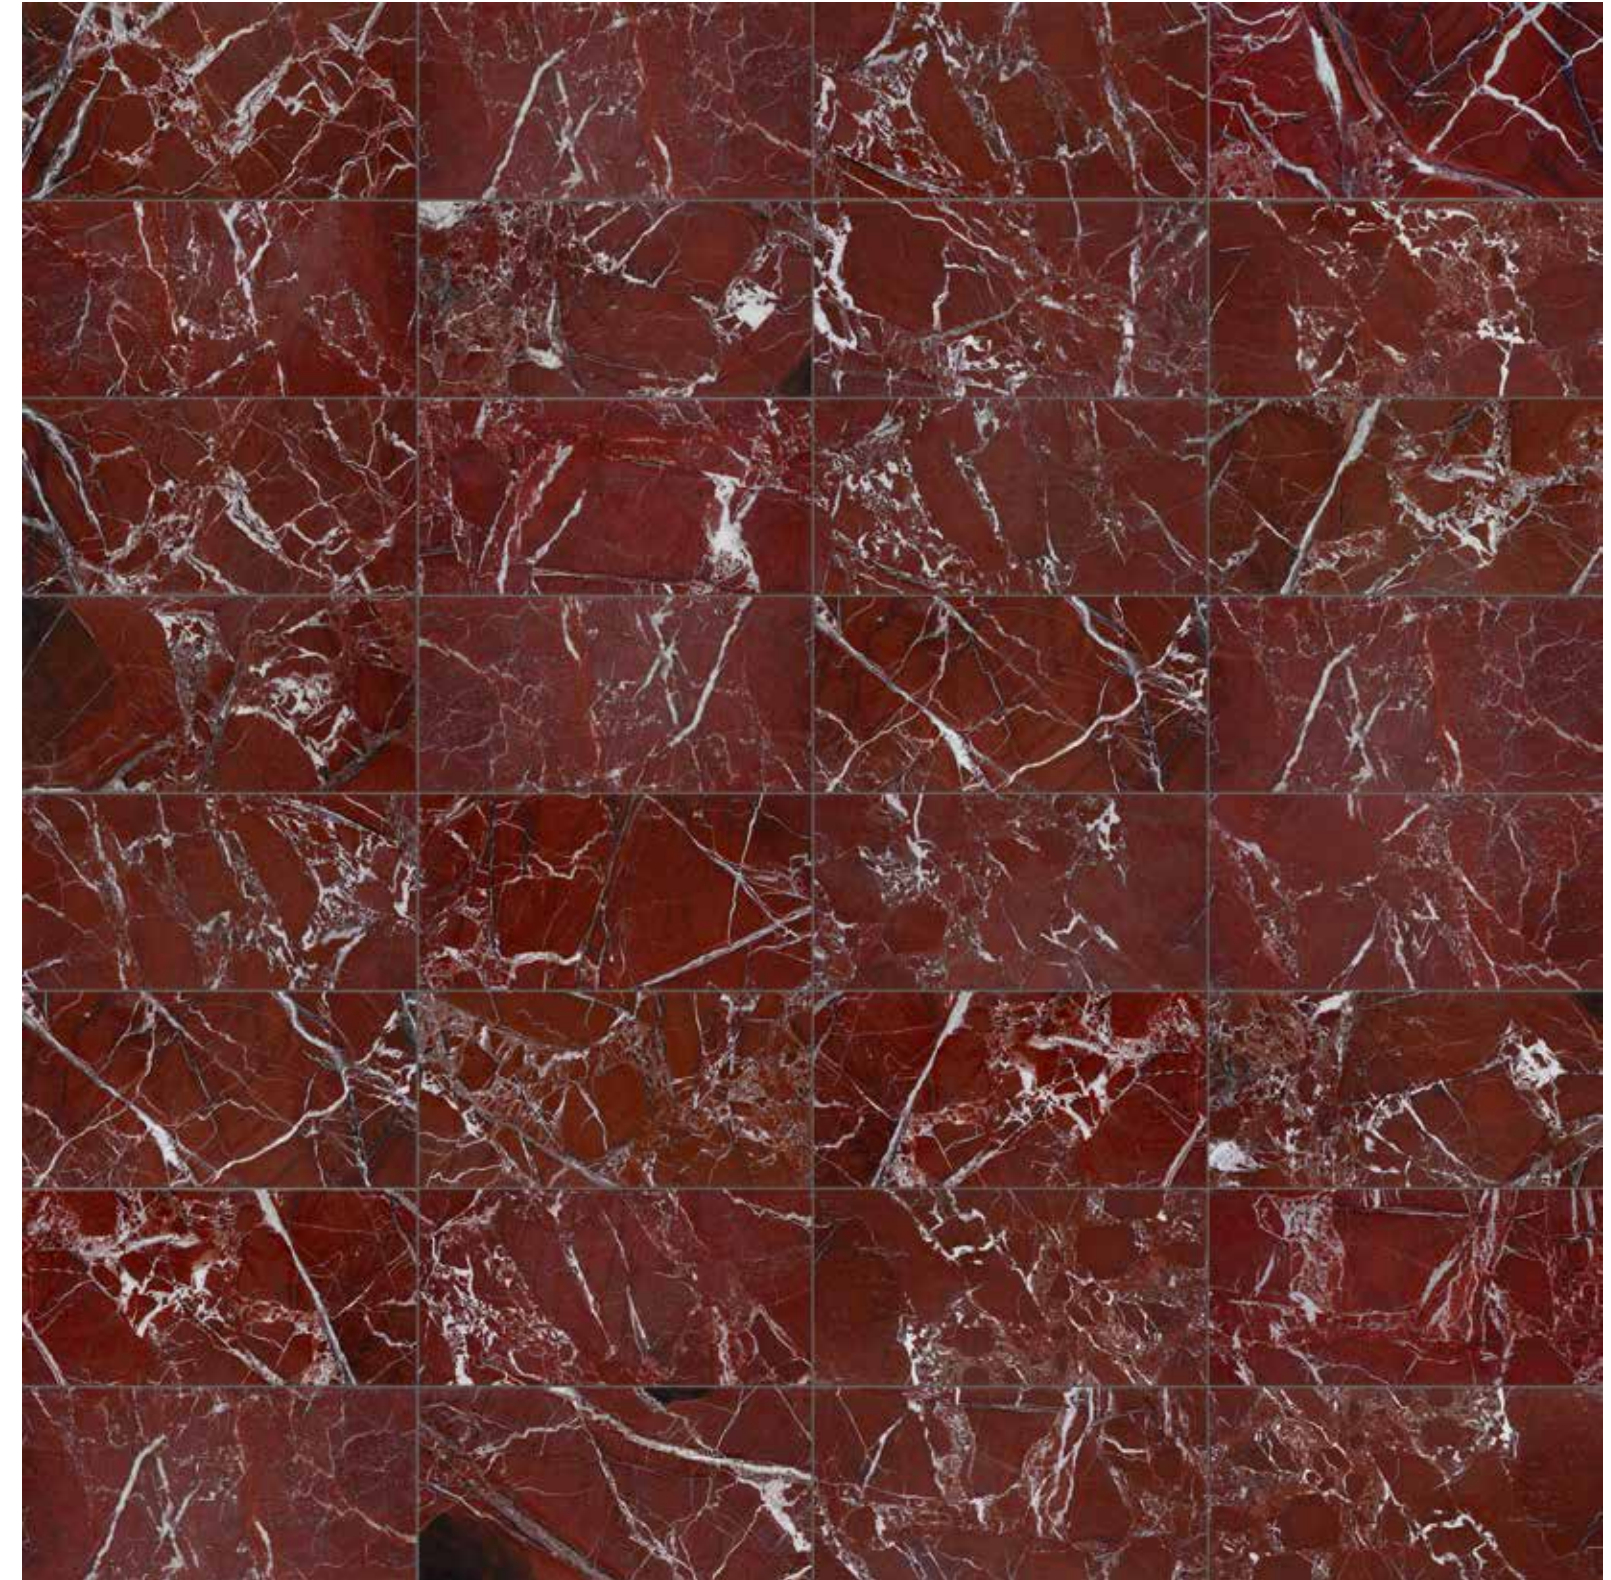

12 x 24 in / 30.5 x 61 cm tile variations

12 x 24 in / 30.5 x 61 cm Tuscano Rosso Polished Marble Tile

The Anatolia difference
Unmatched elegance and unparalleled perfection.

Natural stone retains a timeless beauty. Anatolia's selection stands out for its strong aesthetic and expressive value, capturing the latest trends in interior design through unique shapes and elegant stone character. Highly sought-after materials, sourced from the most premium quarries. With their carefully selected colors and looks, from bright, to delicate to full of character, Anatolia's collections of natural stone will elegantly furnish any design. The value of variety enriches spaces as a result of one-of-a-kind craftsmanship executed with cutting-edge technology.