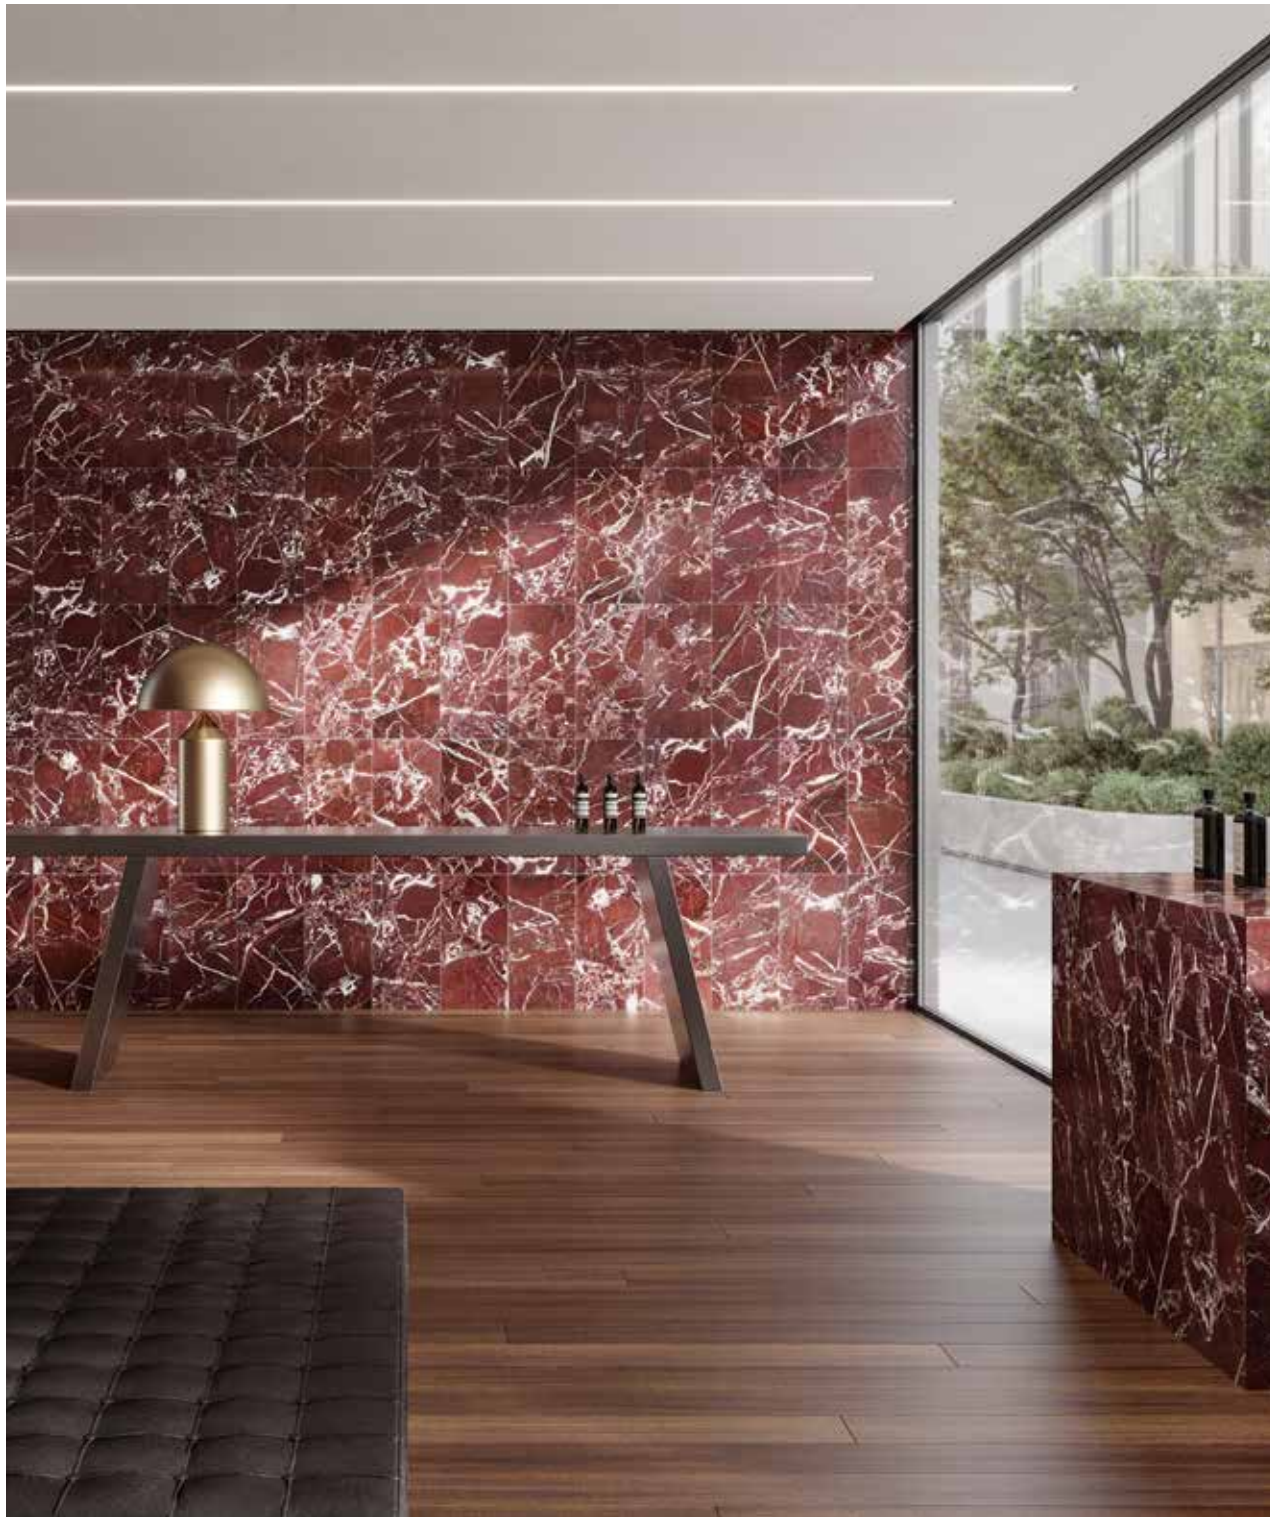

Tuscano Rosso, *Marble*.

Dramatic, deep maroon accented by an attractive blend of bold and delicate veining adds intricacy to a vivid and rich canvas.

Bold and dramatic surfaces
with a striking allure.

Tuscano Rosso collection

Luxurious and striking, this deep maroon marble is a stunning sight to behold. Dark, rich hues are offset by an intricate array of white veins that accent the stone, creating a compelling contrast against the vivid maroon canvas.

12 x 24 in / 30.5 x 61 cm tile variations

12 x 24 in / 30.5 x 61 cm Tuscano Rosso Polished Marble Tile

The Anatolia difference
Unmatched elegance and unparalleled perfection.

Natural stone retains a timeless beauty. Anatolia's selection stands out for its strong aesthetic and expressive value, capturing the latest trends in interior design through unique shapes and elegant stone character. Highly sought-after materials, sourced from the most premium quarries. With their carefully selected colors and looks, from bright, to delicate to full of character, Anatolia's collections of natural stone will elegantly furnish any design. The value of variety enriches spaces as a result of one-of-a-kind craftsmanship executed with cutting-edge technology.