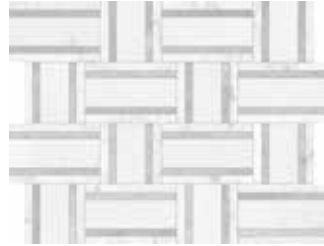

Utopio, *Cesto Mosaics*

This classic design is versatile and understated. Integrating seamlessly into both modern and traditional designs, the Cesto mosaic offers a stylish way to compliment a space. Its design couples simplicity with structured intricacy.

Dove
Actual: 300 x 375 mm
5001-0422-0