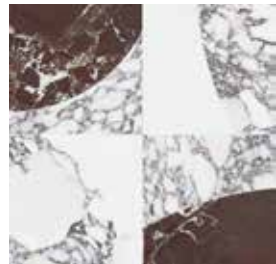

Dove  
Actual: 305 x 305 mm  
5001-0407-0

Honed  
(White Marble, Eterna Bianco, Aura Fresca)

Mist  
Actual: 305 x 305 mm  
5001-0408-0

Honed w/ Polished Accents  
(Cosmo Lumino, Anciano Grigio, Stark Carbon)