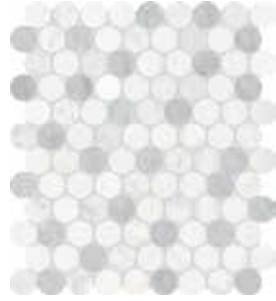

Utopio, *Pennyround Mosaics*

The Pennyround mosaic is classic, timeless and elegant. This contemporary design suits both modern and traditional inspirations, inviting sophistication and grace that will compliment a space.

Polar
Actual: 282 x 327 mm
5001-0426-0