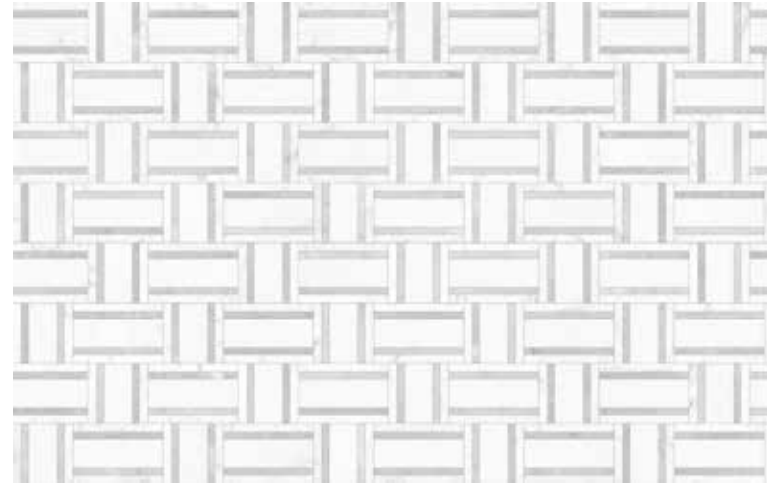

Utopio, *Cesto Mosaics*

This classic design is versatile and understated. Integrating seamlessly into both modern and traditional designs, the Cesto mosaic offers a stylish way to compliment a space. Its design couples simplicity with structured intricacy.

Honed
(White Marble, Eterna Bianco, Aura Fresca)