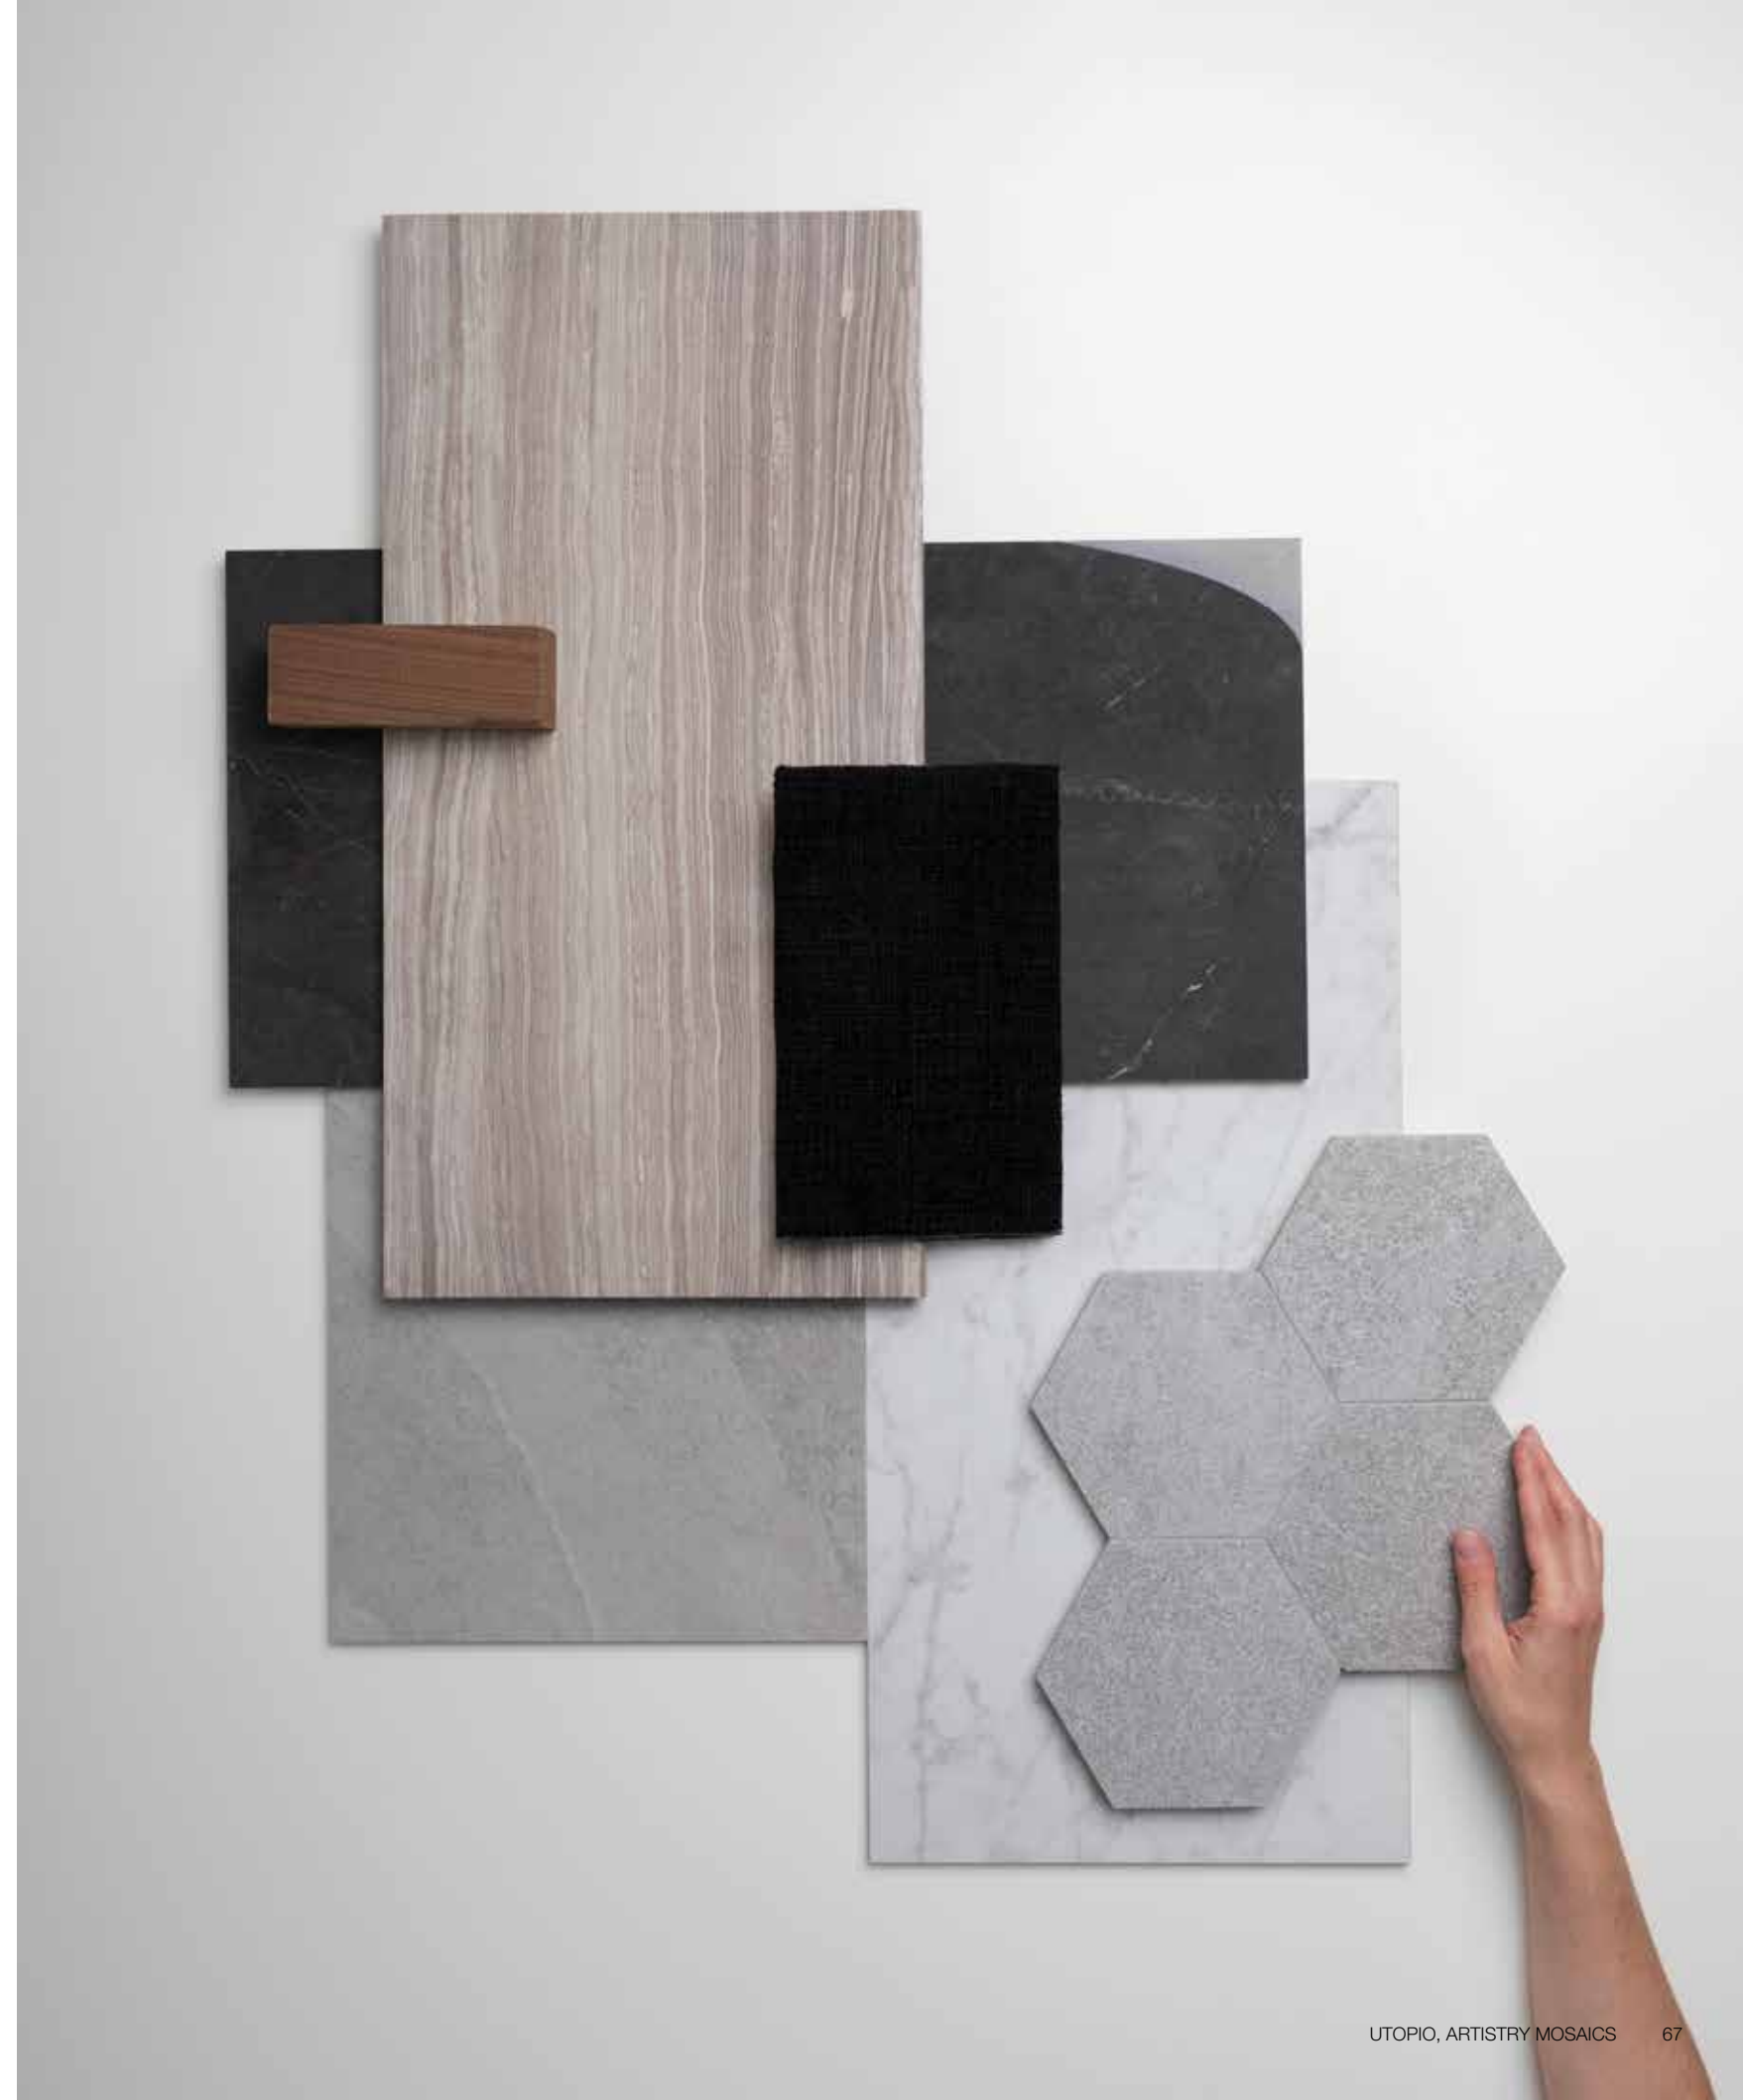

The Anatolia difference
Unmatched elegance and unparalleled perfection.

Natural stone retains a timeless beauty. Anatolia's selection stands out for its strong aesthetic and expressive value, capturing the latest trends in interior design through unique shapes and elegant stone character. Highly sought-after materials, sourced from the most premium quarries. With their carefully selected colors and looks, from bright, to delicate to full of character, Anatolia's collections of natural stone will elegantly furnish any design. The value of variety enriches spaces as a result of one-of-a-kind craftsmanship executed with cutting-edge technology.