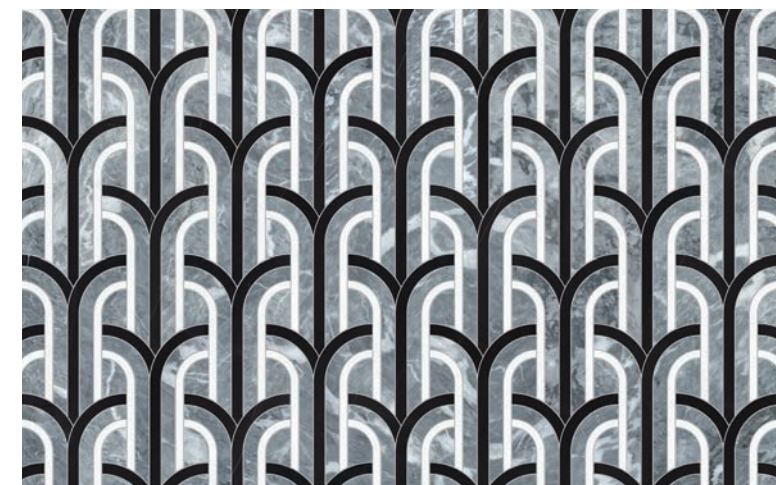

Polished w/ Honed Accents
(Galaxia Nero, White Marble, Aqua Intenso)