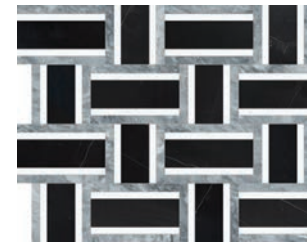

Monochromo
Actual: 300 x 375 mm
5001-0421-0