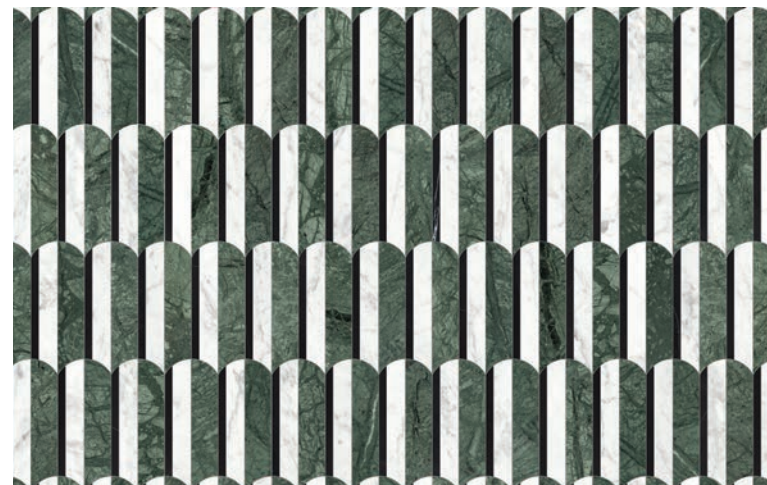

Polished
(Diosa Verde, Eterna Bianco, Galaxia Nero)