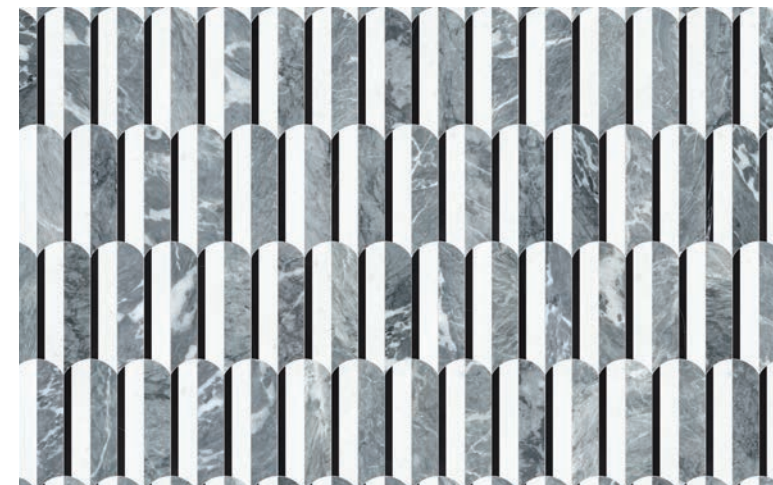

Honed w/ Polished Accents
(Aqua Intenso, White Marble, Galaxia Nero)