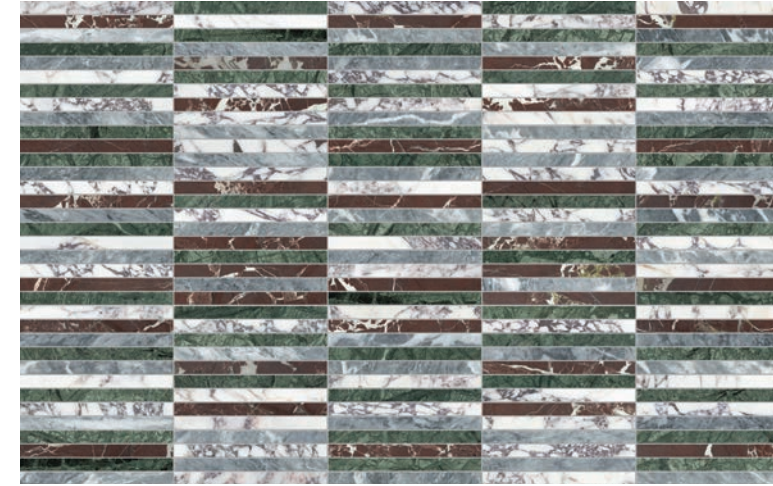

Honed + Polished Blend
(Viola Roccia, Aqua Intenso, Diosa Verde, Tuscano Rosso)