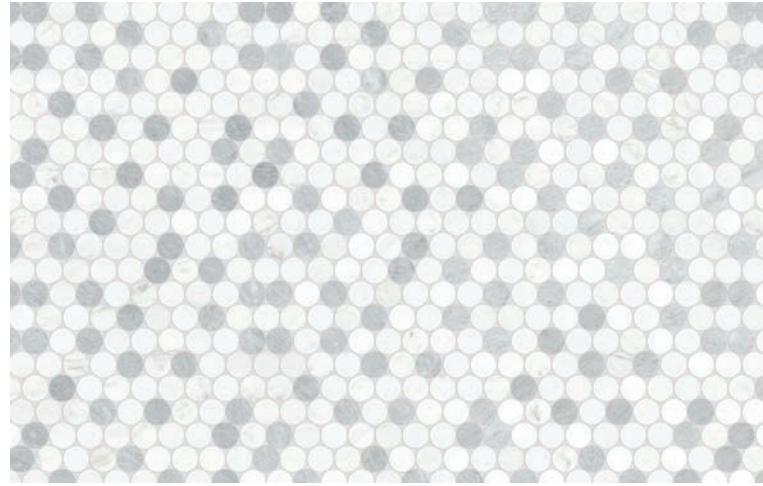

Utopio, *Pennyround Mosaics*

The Pennyround mosaic is classic, timeless and elegant. This contemporary design suits both modern and traditional inspirations, inviting sophistication and grace that will compliment a space.

Honed
(Cosmo Lumino, White Marble, Eterna Bianco, Aura Fresca)