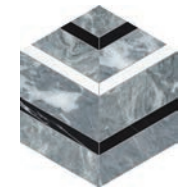

Monochromo
Actual: 150 x 130 mm
5001-0391-0