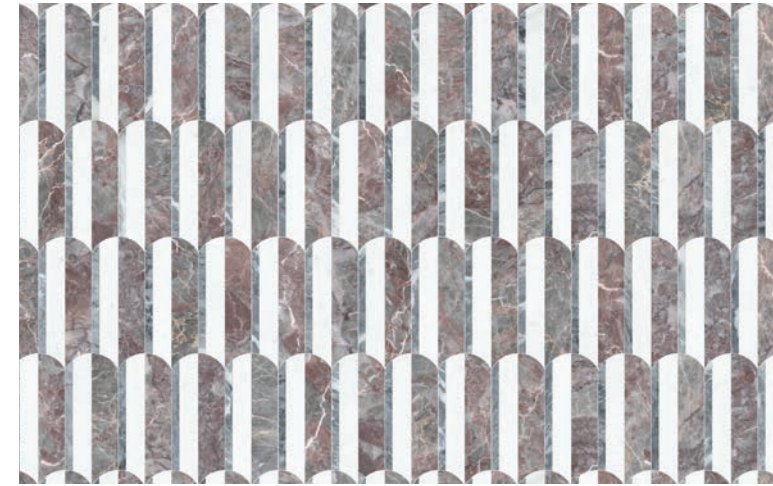

Honed
(Serenio Burgundy, White Marble, Aqua Intenso)