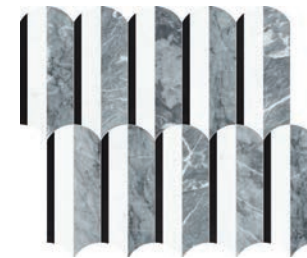

Monochromo
Actual: 266 x 303 mm
5001-0401-0