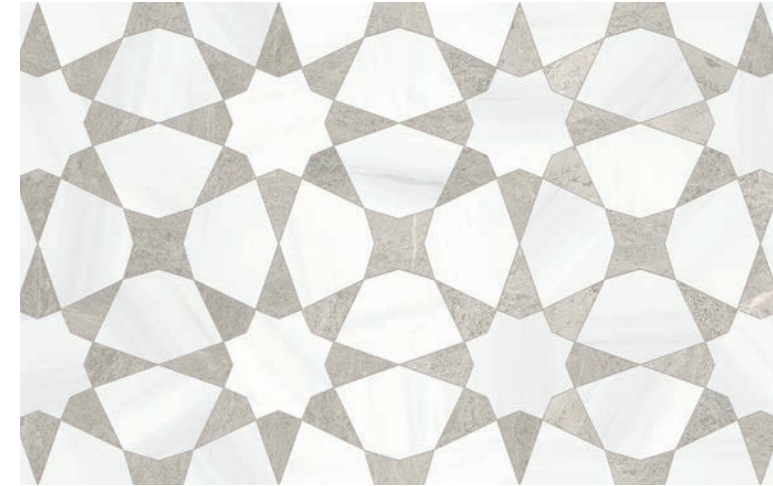

Honed
(Cosmo Lumino, Anciano Grigio)