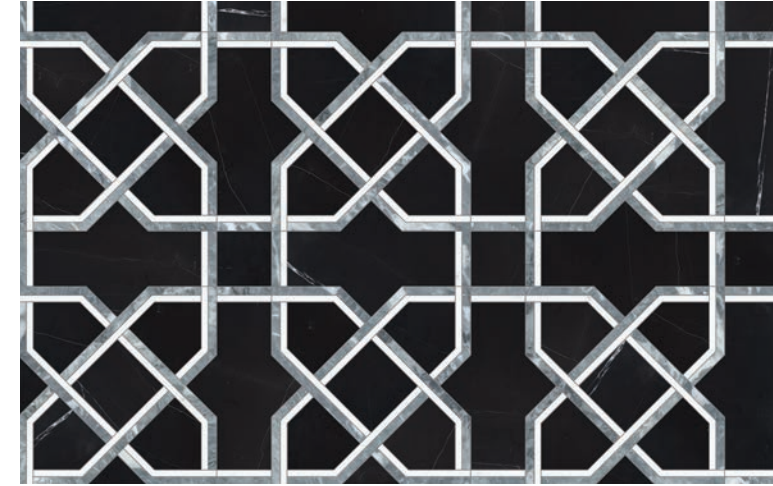

Polished w/ Honed Accents
(Galaxia Nero, Aqua Intenso, White Marble)