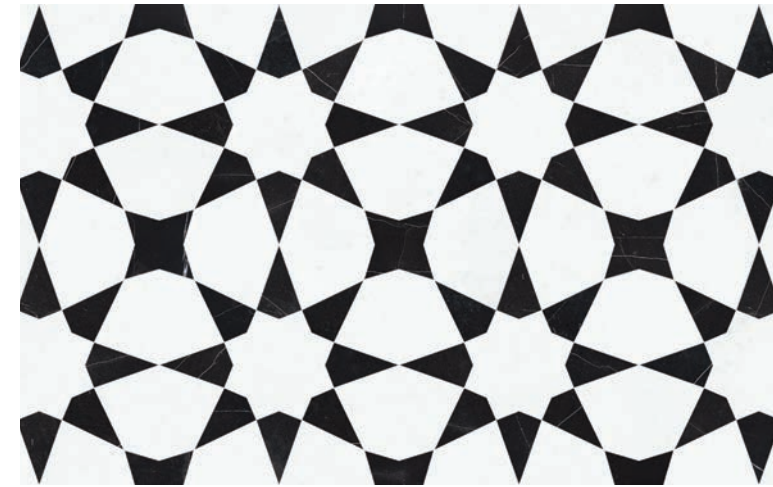

Honed w/ Polished Accents
(White Marble, Galaxia Nero)