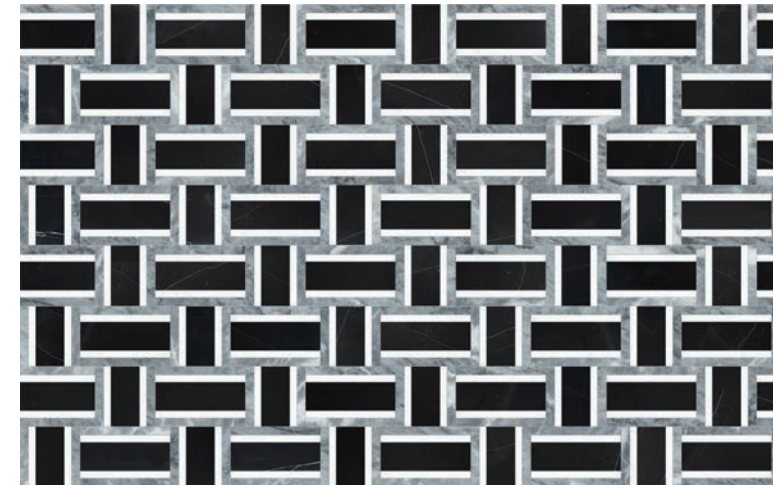

Polished w/ Honed Accents
(Galaxia Nero, Aqua Intenso, White Marble)