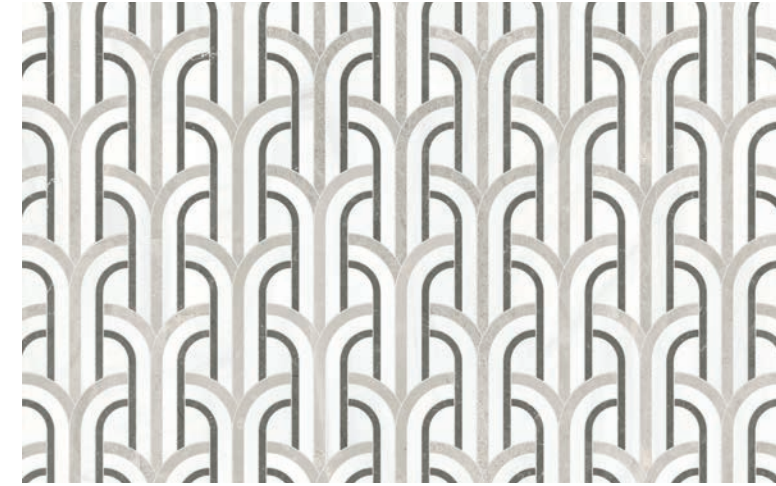

Polished w/ Honed Accents
(Anciano Grigio, Stark Carbon, Cosmo Lumino)