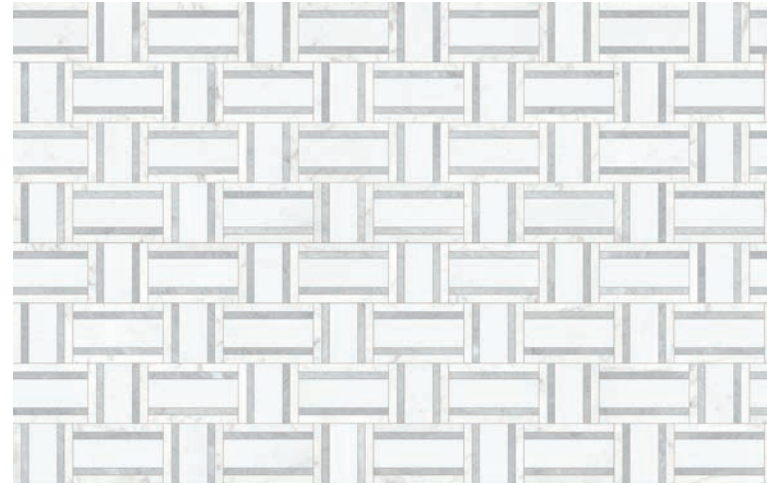

Utopio, *Cesto Mosaics*

This classic design is versatile and understated. Integrating seamlessly into both modern and traditional designs, the Cesto mosaic offers a stylish way to compliment a space. Its design couples simplicity with structured intricacy.

Honed
(White Marble, Eterna Bianco, Aura Fresca)