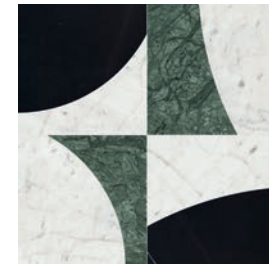

Utopio, *Eclipse*® Mosaics

The variegated design of this mosaic resembles the ever-changing phases of the lunar cycle, presented in an abstract expression. The design coupled with its inverted counterpart allows for a sense of infinite potential.