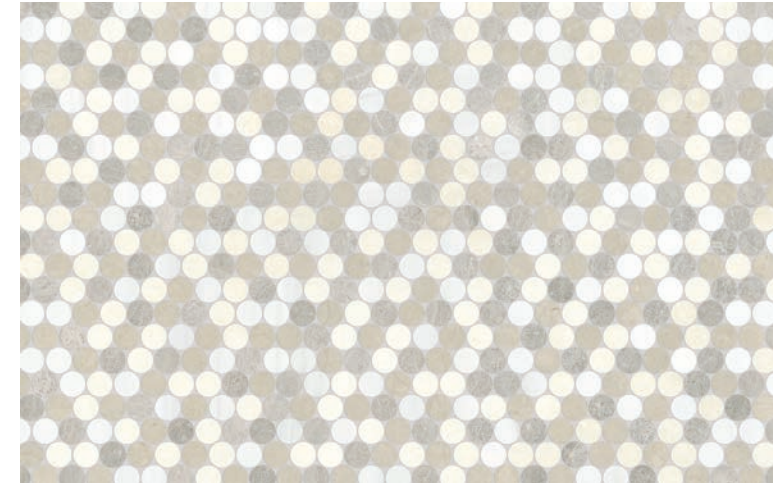

Honed
(Cosmo Lumino, Avorio Crema, Tierra Halo, Anciano Grigio)