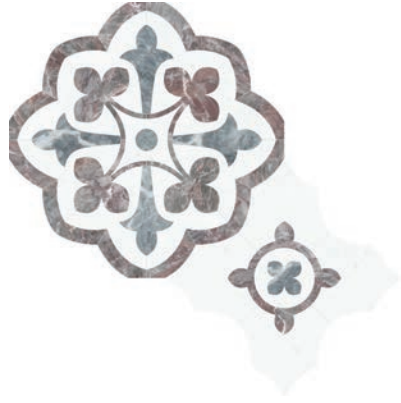

Utopio, *Fleur*® Mosaics

Rich, ornate and decorative. This mosaic, in its delicate floral expression, evokes a sense of purity, beauty and sophistication. The traditional design creates a centerpiece to transform any space.

Blush
Actual: 399 x 399 mm
5001-0411-0