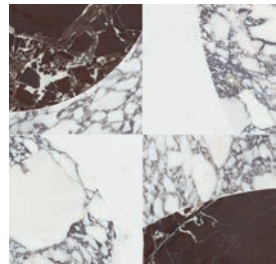

Dove  
Actual: 305 x 305 mm  
5001-0407-0

Honed  
(White Marble, Eterna Bianco, Aura Fresca)

Mist  
Actual: 305 x 305 mm  
5001-0408-0

Honed w/ Polished Accents  
(Cosmo Lumino, Anciano Grigio, Stark Carbon)