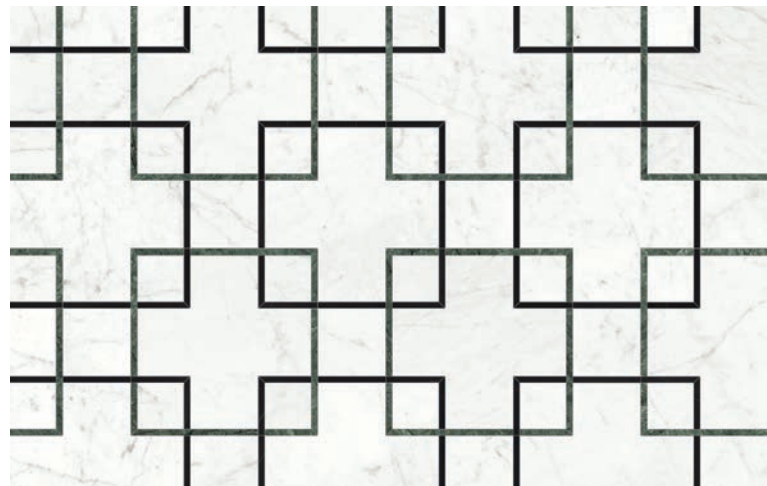

Honed w/ Polished Accents
(Eterna Bianco, Diosa Verde, Galaxia Nero)