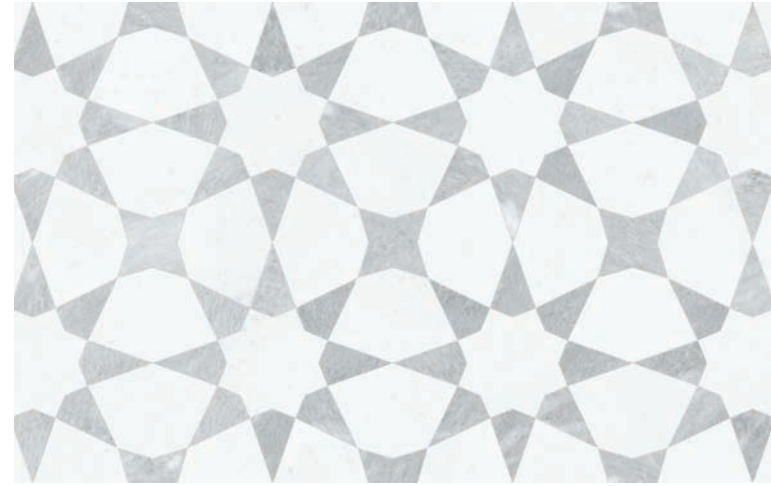

Utopio, *Stellar*® Mosaics

This dual-tone pattern highlights an exclusive selection of natural stone. Set against a serene white canvas, the duality allows for a compelling contrast to emerge; showcasing the intricacies of each featured stone.

Honed
(White Marble, Aura Fresca)