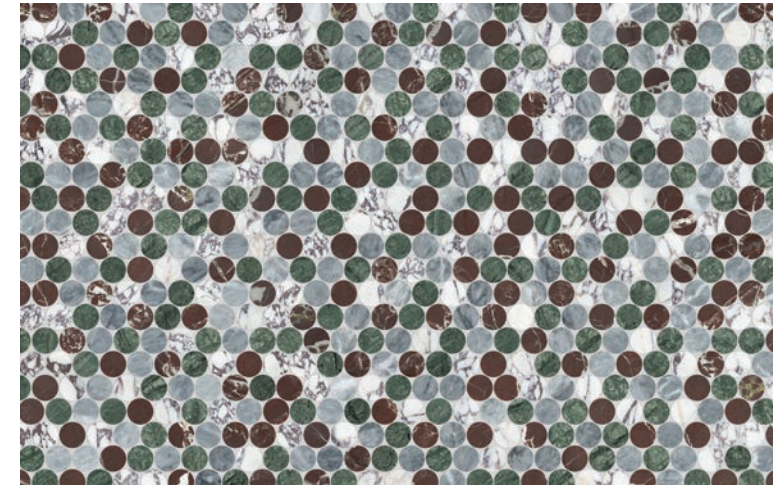

Honed + Polished Blend
(Viola Roccia, Aqua Intenso, Diosa Verde, Tuscano Rosso)