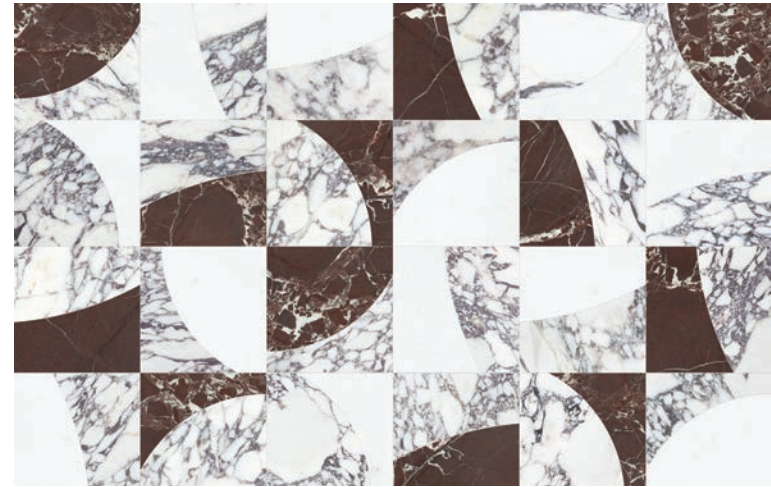

Honed
(White Marble, Eterna Bianco, Aura Fresca)