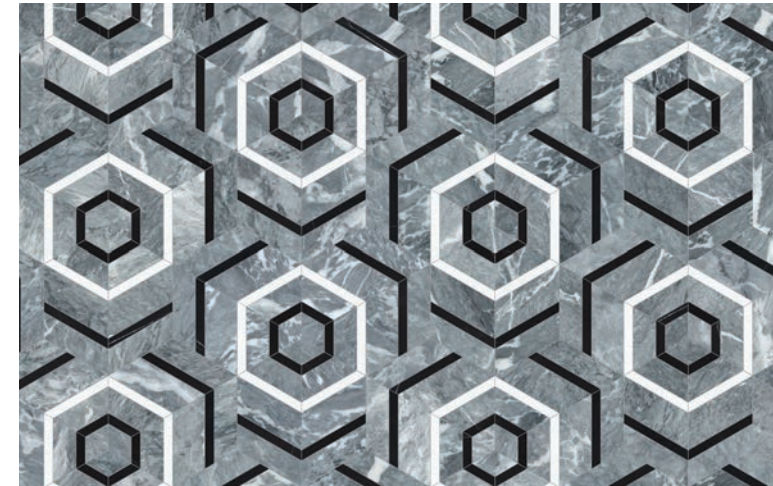

Honed w/ Polished Accents
(Aqua Intenso, Galaxia Nero, White Marble)