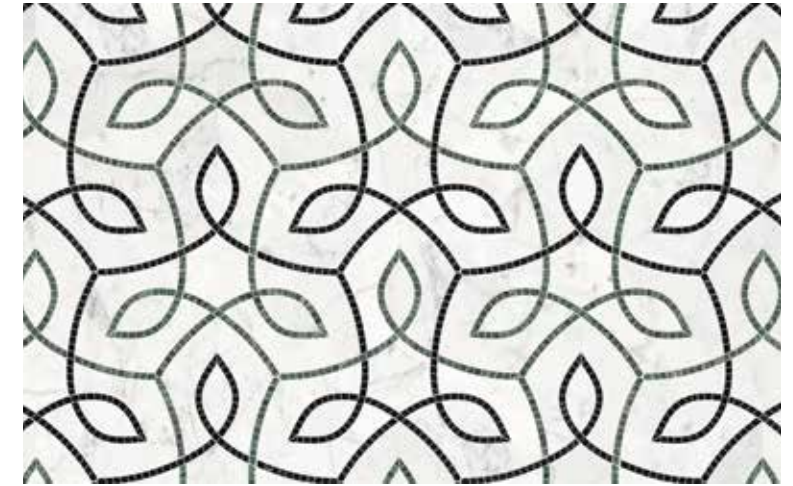

Honed w/ Polished Accents
(Eterna Bianco, Diosa Verde, Galaxia Nero)