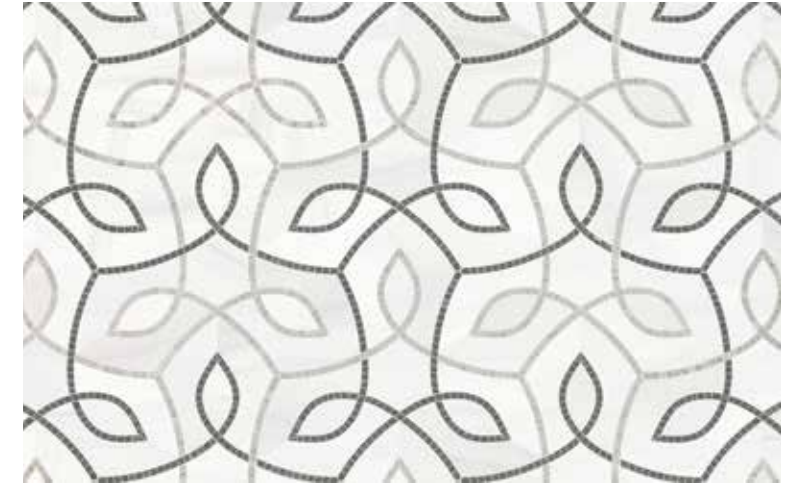

Honed w/ Polished Accents
(Cosmo Lumino, Anciano Grigio, Stark Carbon)