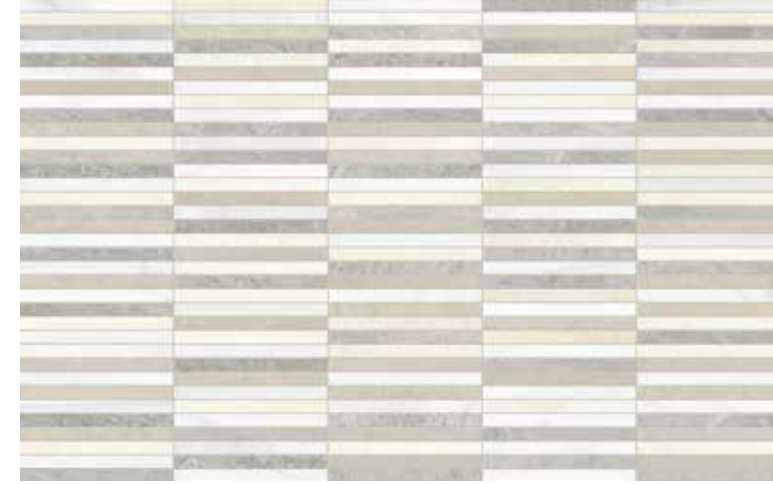

Honed
(Cosmo Lumino, Avorio Crema, Tierra Halo, Anciano Grigio)