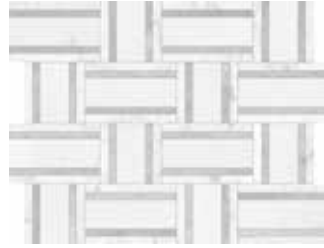

Utopio Cesto Clay Honed Natural Stone Mosaic

Utopio, *Cesto Mosaics*

This classic design is versatile and understated. Integrating seamlessly into both modern and traditional designs, the Cesto mosaic offers a stylish way to compliment a space. Its design couples simplicity with structured intricacy.