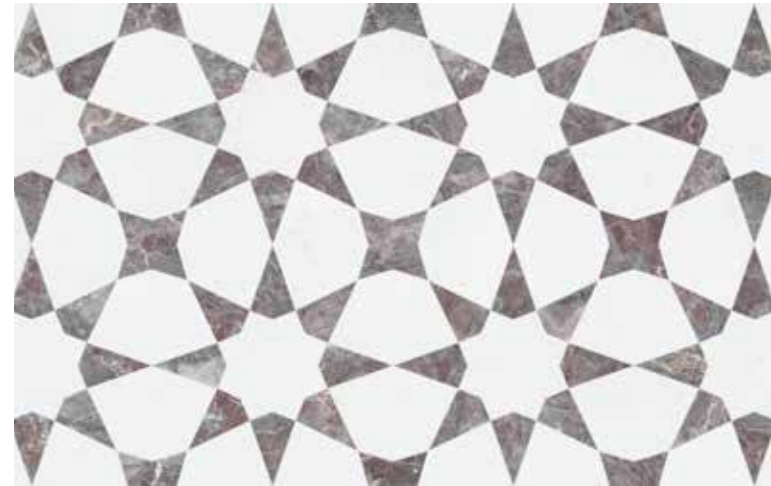

Fresca
Actual: 219 x 220 mm
5001-0390-0

Honed
(White Marble, Aura Fresca)

Grigio
Actual: 219 x 220 mm
5001-0389-0

Honed
(Cosmo Lumino, Anciano Grigio)

Burgundy
Actual: 219 x 220 mm
5001-0388-0

Honed
(White Marble, Sereno Burgundy)