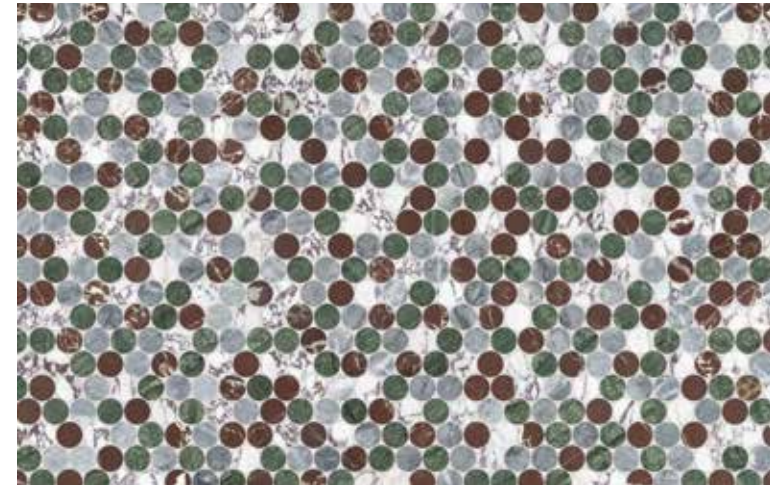

Honed + Polished Blend
(Viola Roccia, Aqua Intenso, Diosa Verde, Tuscano Rosso)