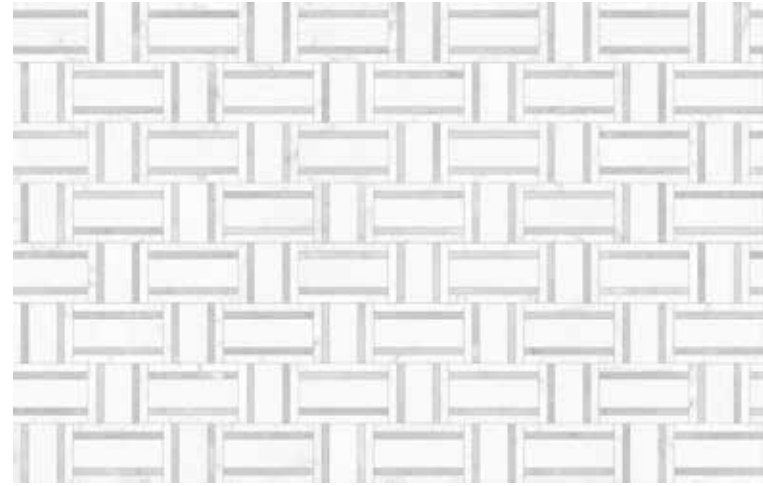

Utopio, *Cesto Mosaics*

This classic design is versatile and understated. Integrating seamlessly into both modern and traditional designs, the Cesto mosaic offers a stylish way to compliment a space. Its design couples simplicity with structured intricacy.

Honed
(White Marble, Eterna Bianco, Aura Fresca)