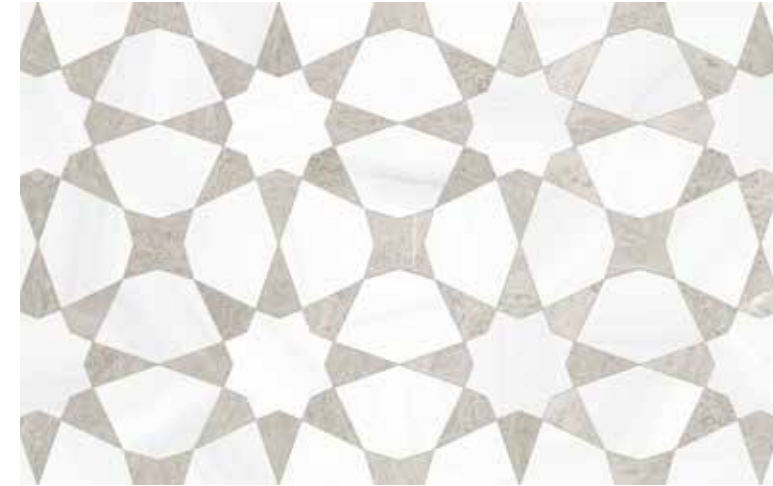

Honed
(Cosmo Lumino, Anciano Grigio)