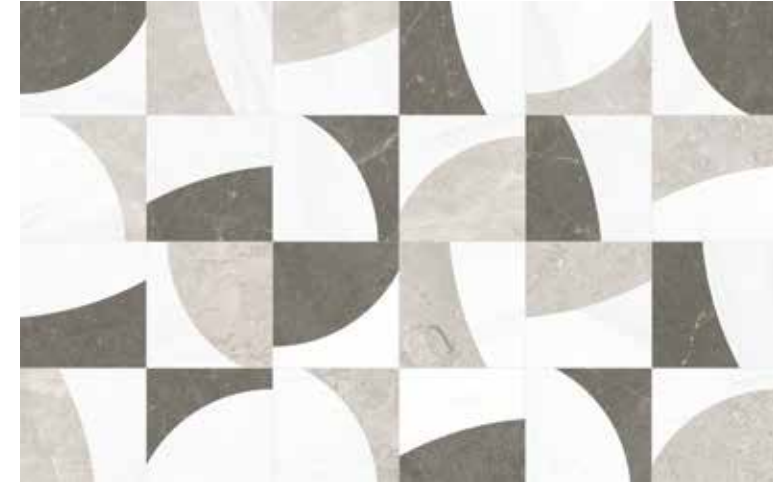

Utopio, *Eclipse Mosaics*

The variegated design of this mosaic resembles the ever-changing phases of the lunar cycle, presented in an abstract expression. The design coupled with its inverted counterpart allows for a sense of infinite potential.