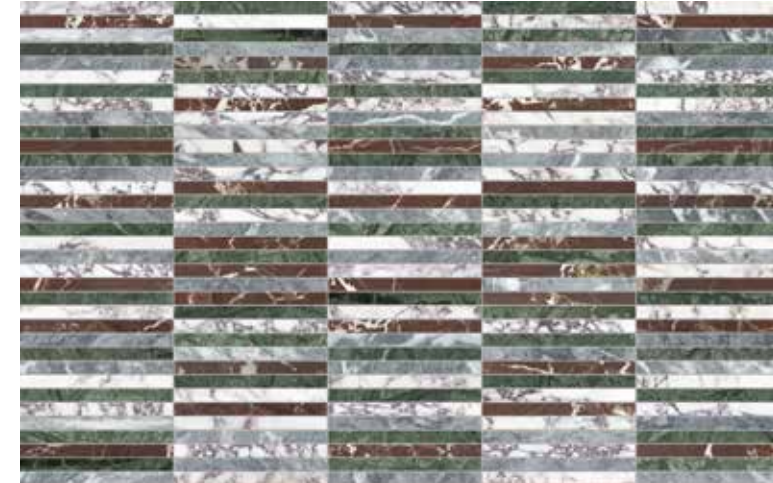

Honed + Polished Blend
(Viola Roccia, Aqua Intenso, Diosa Verde, Tuscano Rosso)