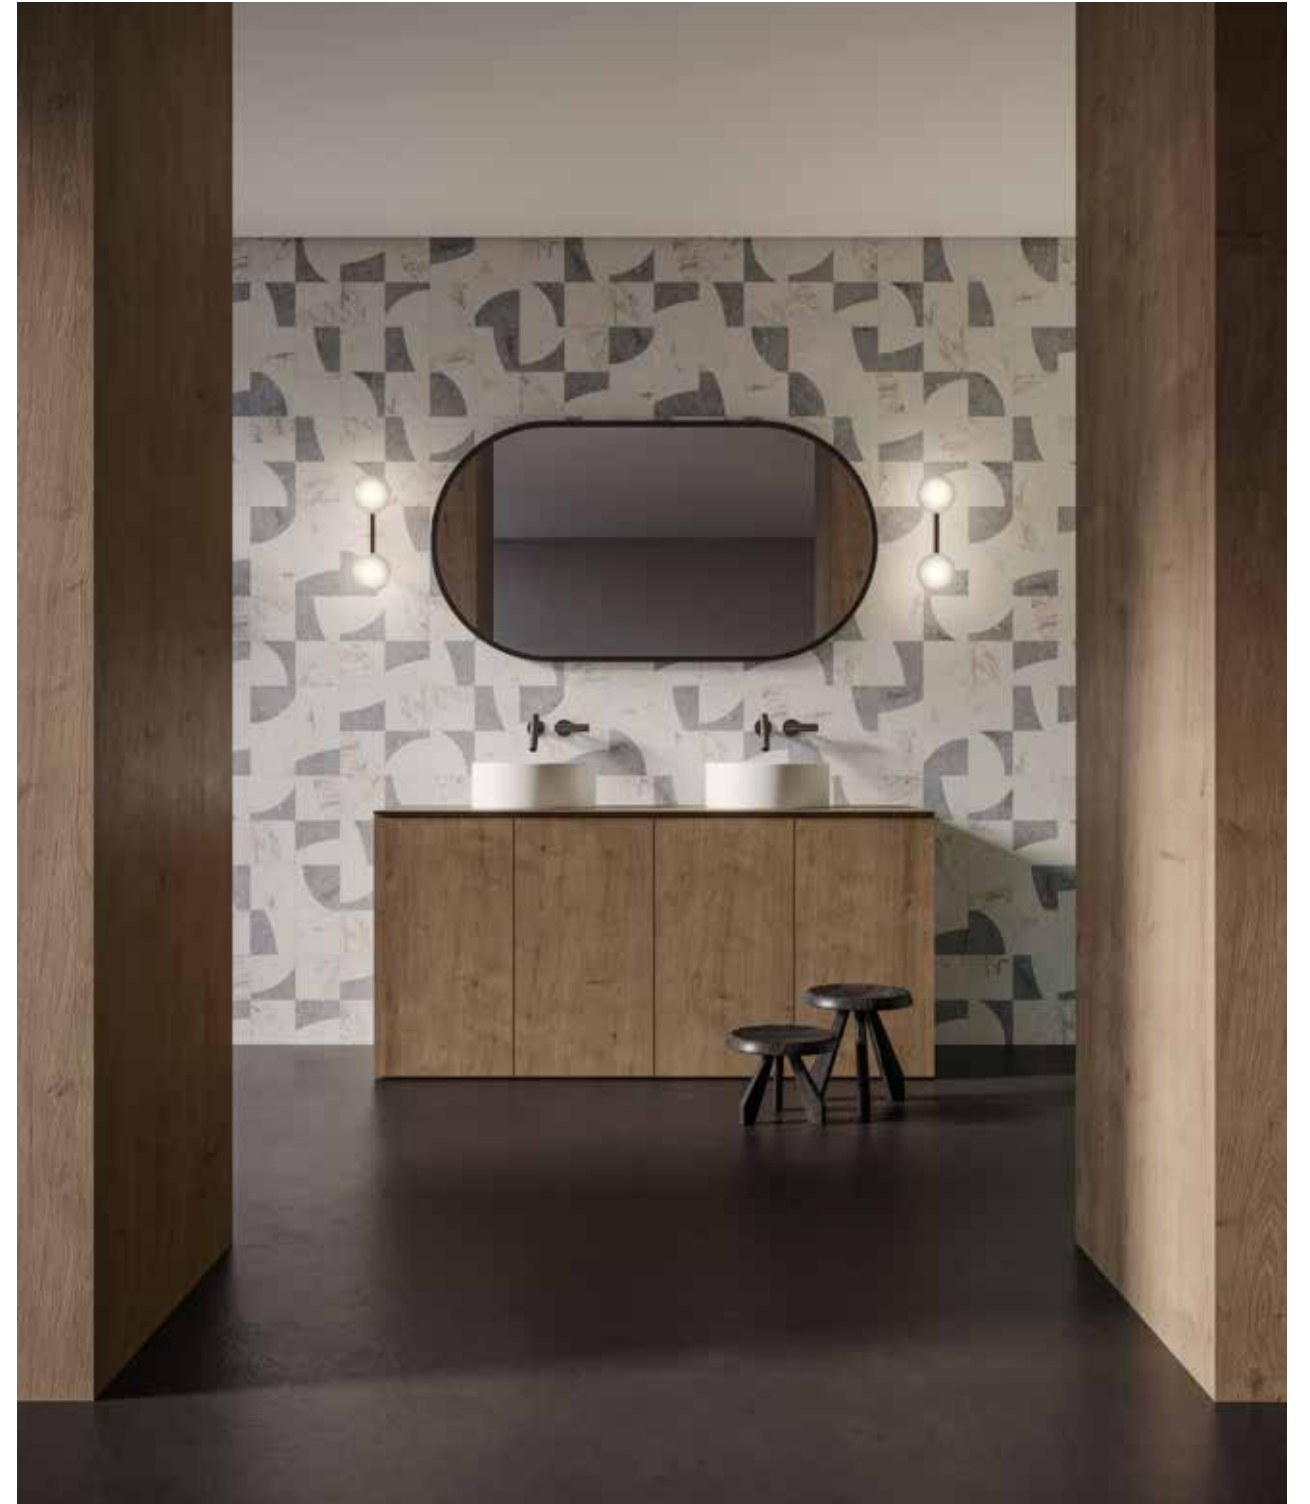

Honed w/ Polished Accents
(White Marble, Viola Roccia, Tuscano Rosso)

Pine
Actual: 305 x 305 mm
5001-0409-0

Polished
(Eterna Bianco, Diosa Verde, Galaxia Nero)

Utopio Eclipse Dove Honed Natural Stone Mosaic