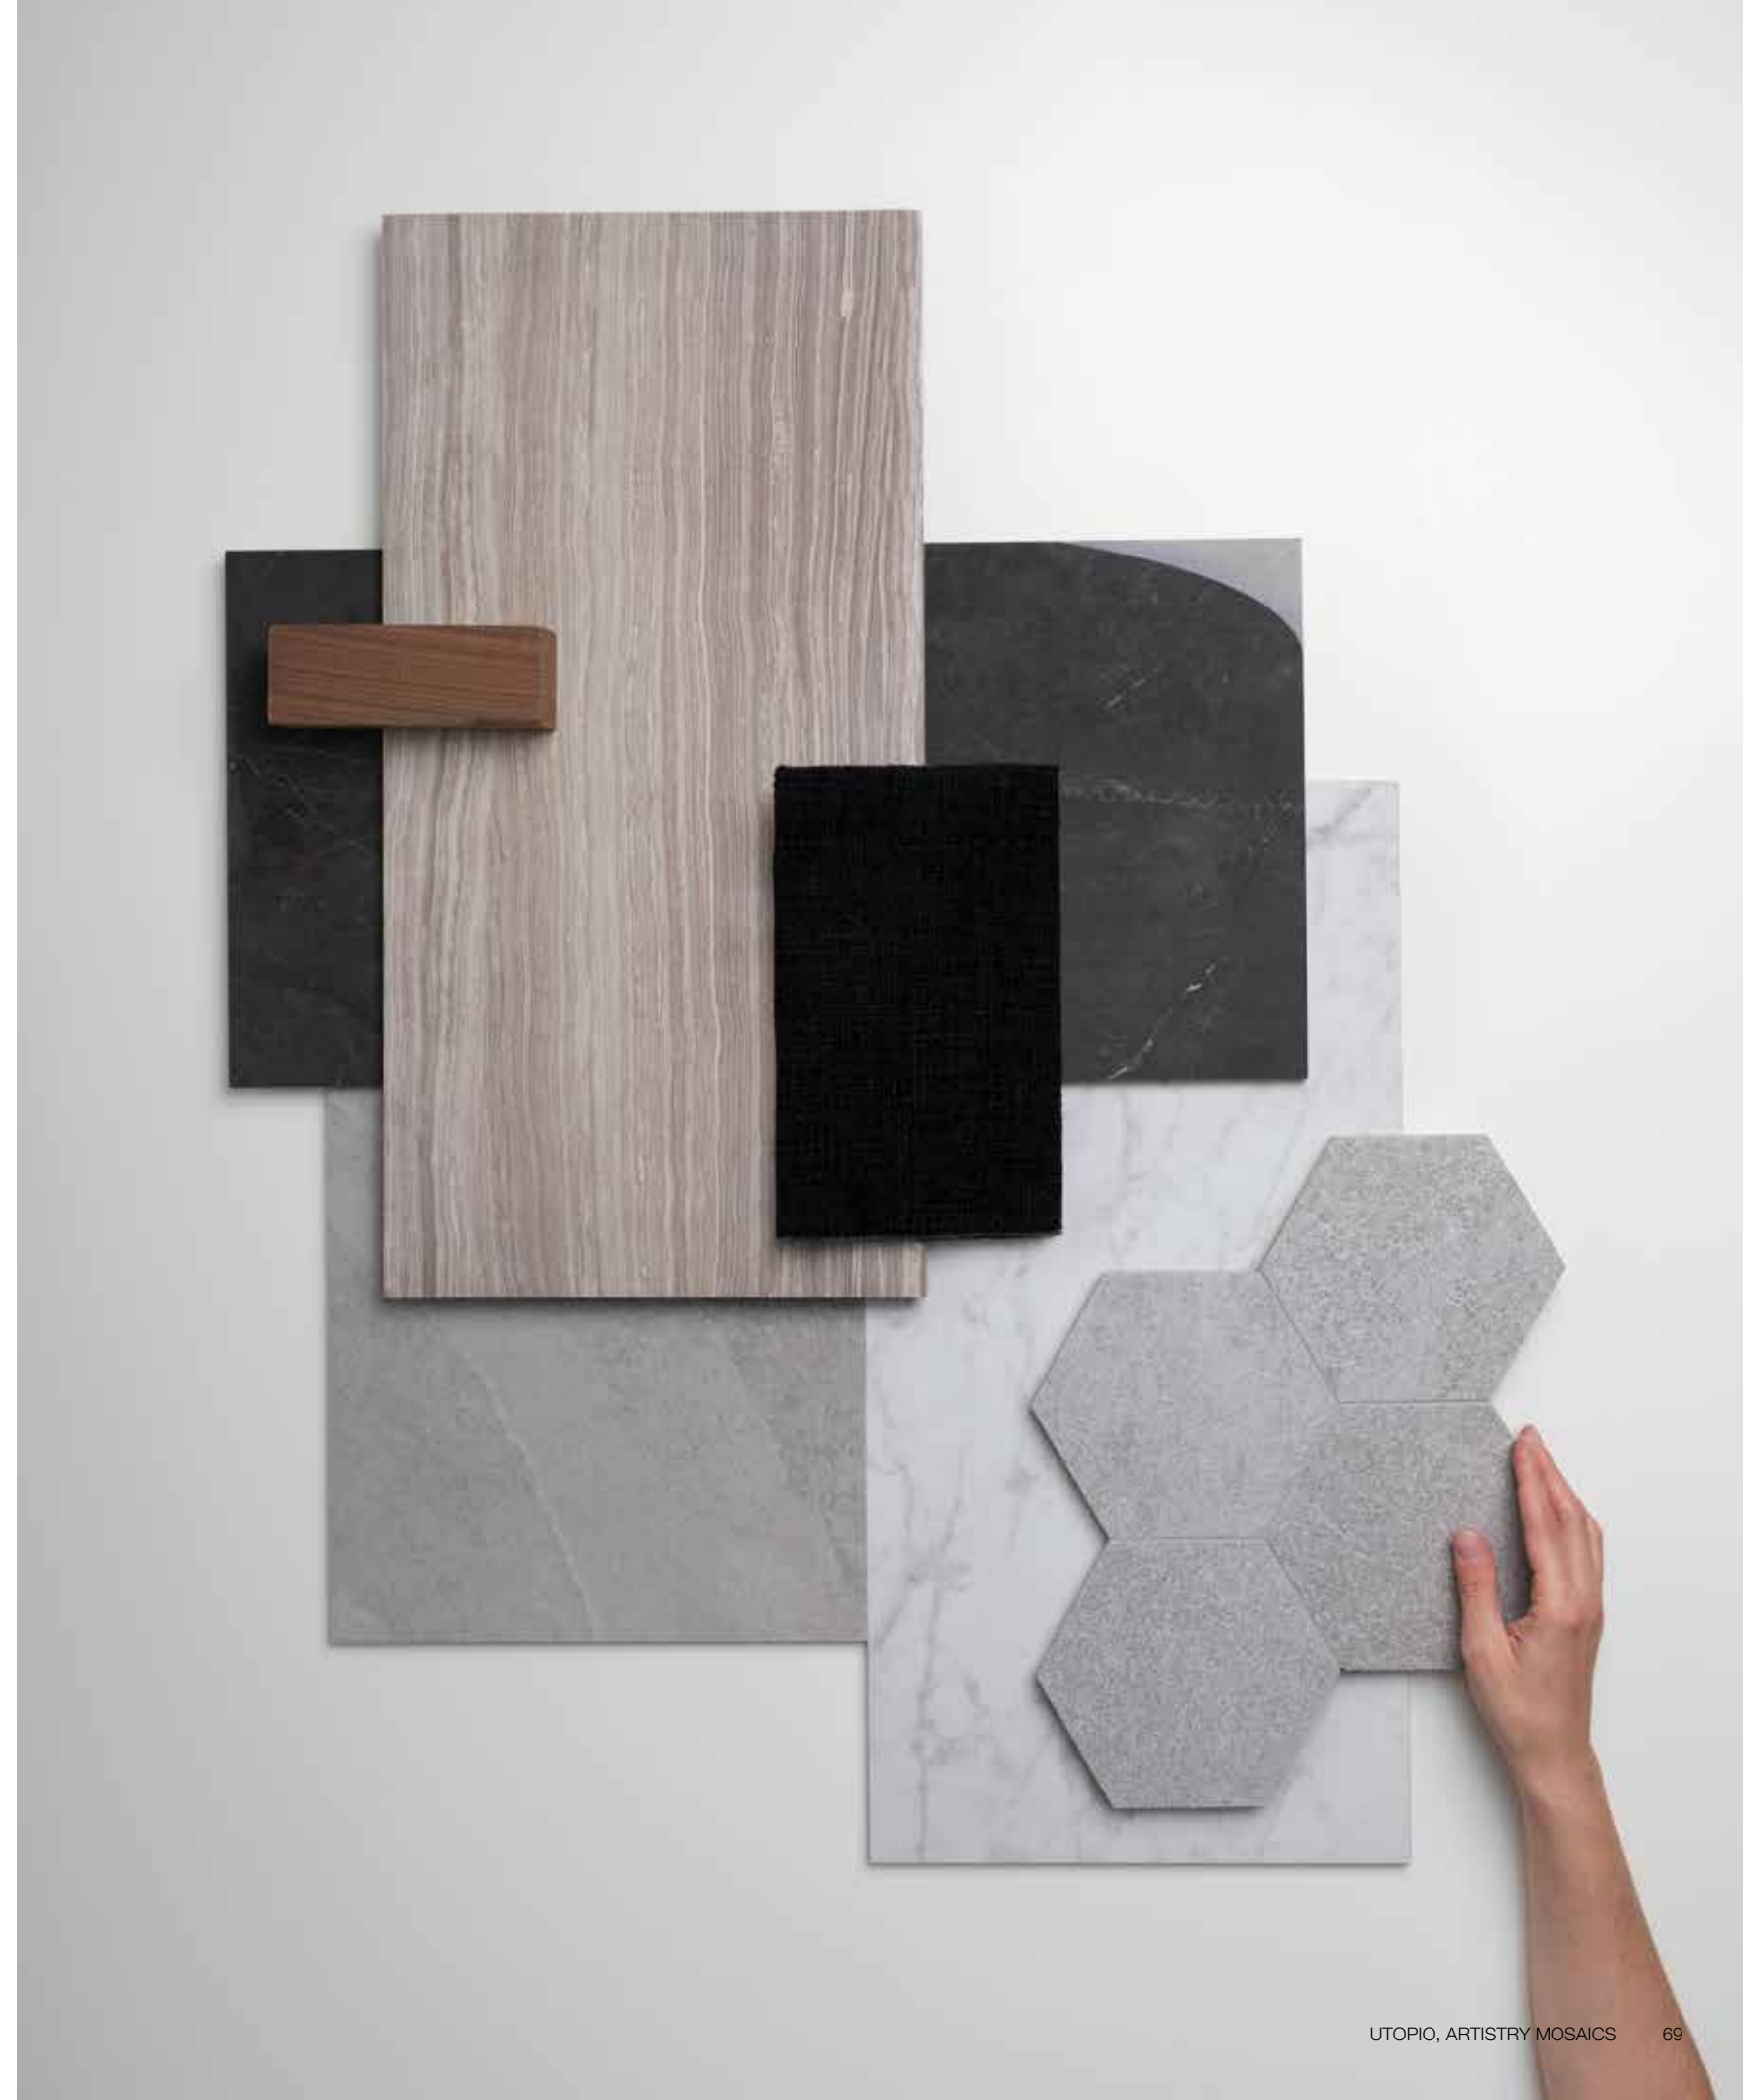

The Anatolia difference
Unmatched elegance and unparalleled perfection.

Natural stone retains a timeless beauty. Anatolia's selection stands out for its strong aesthetic and expressive value, capturing the latest trends in interior design through unique shapes and elegant stone character. Highly sought-after materials, sourced from the most premium quarries. With their carefully selected colors and looks, from bright, to delicate to full of character, Anatolia's collections of natural stone will elegantly furnish any design. The value of variety enriches spaces as a result of one-of-a-kind craftsmanship executed with cutting-edge technology.