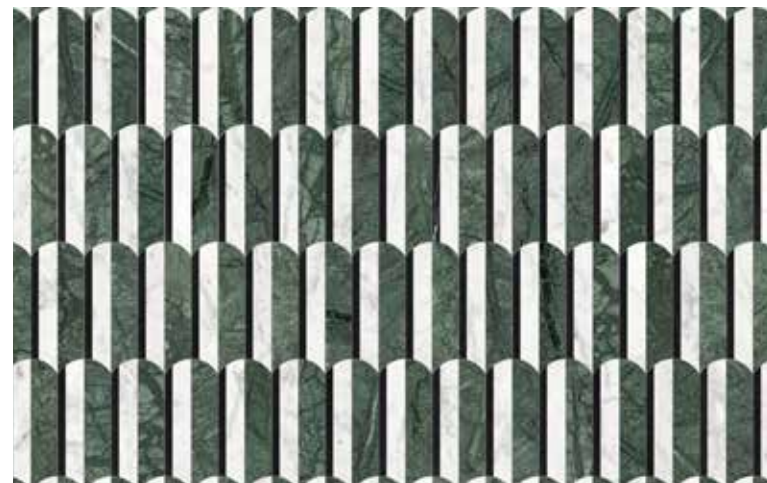

Honed w/ Polished Accents
(Viola Roccia, White Marble, Tuscano Rosso)

Blush
Actual: 266 x 303 mm
5001-0404-0

Honed
(Sereno Burgundy, White Marble, Aqua Intenso)

Pine
Actual: 266 x 303 mm
5001-0405-0

Polished
(Diosa Verde, Eterna Bianco, Galaxia Nero)