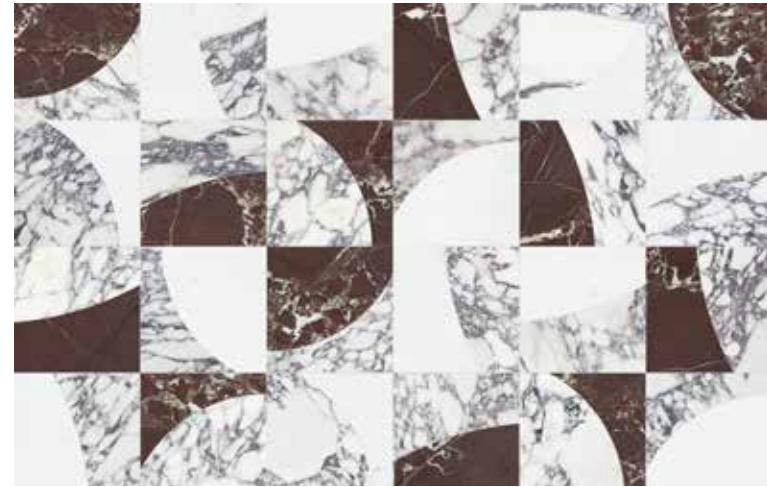

Honed
(White Marble, Eterna Bianco, Aura Fresca)