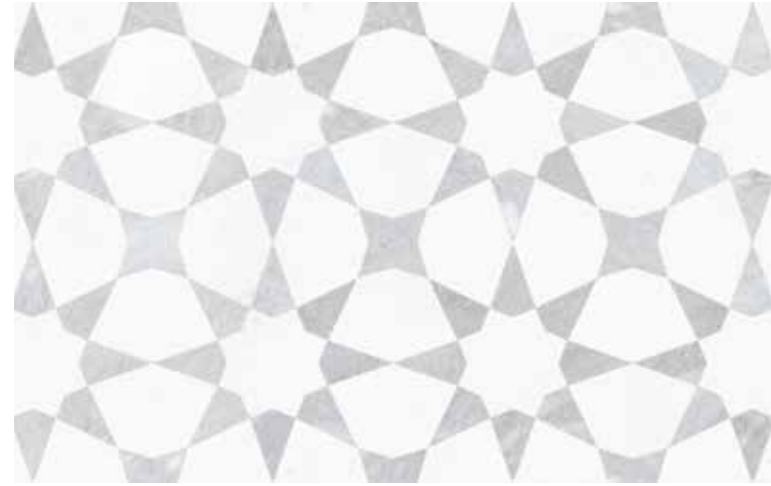

Utopio, *Stellar Mosaics*

This dual-tone pattern highlights an exclusive selection of natural stone. Set against a serene white canvas, the duality allows for a compelling contrast to emerge; showcasing the intricacies of each featured stone.

Honed
(White Marble, Aura Fresca)