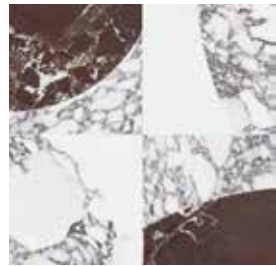

Dove
Actual: 305 x 305 mm
5001-0407-0

Honed
(White Marble, Eterna Bianco, Aura Fresca)

Mist
Actual: 305 x 305 mm
5001-0408-0

Honed w/ Polished Accents
(Cosmo Lumino, Anciano Grigio, Stark Carbon)

Orchid
Actual: 305 x 305 mm
5001-0410-0