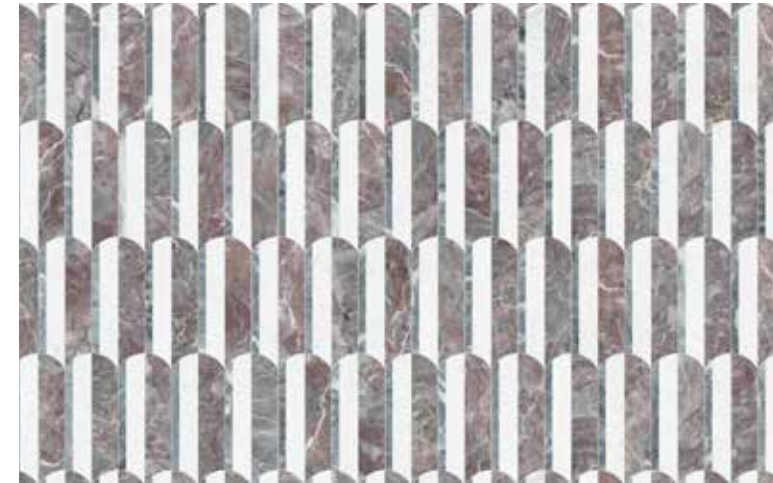

Honed
(Sereno Burgundy, White Marble, Aqua Intenso)