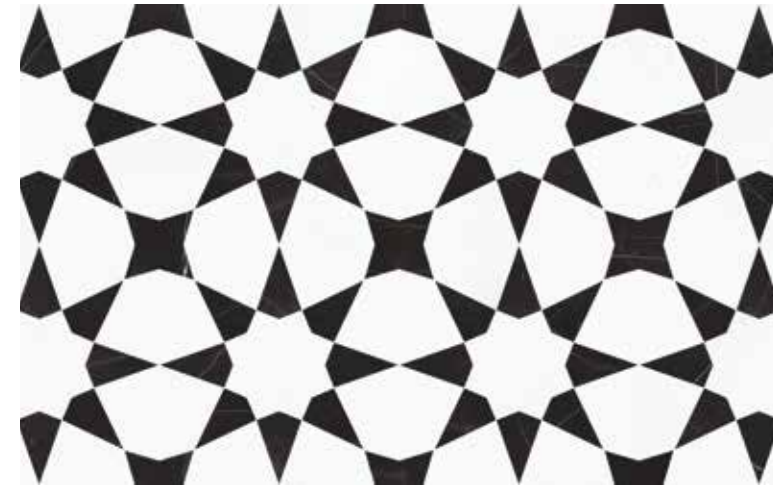

Honed w/ Polished Accents
(White Marble, Galaxia Nero)