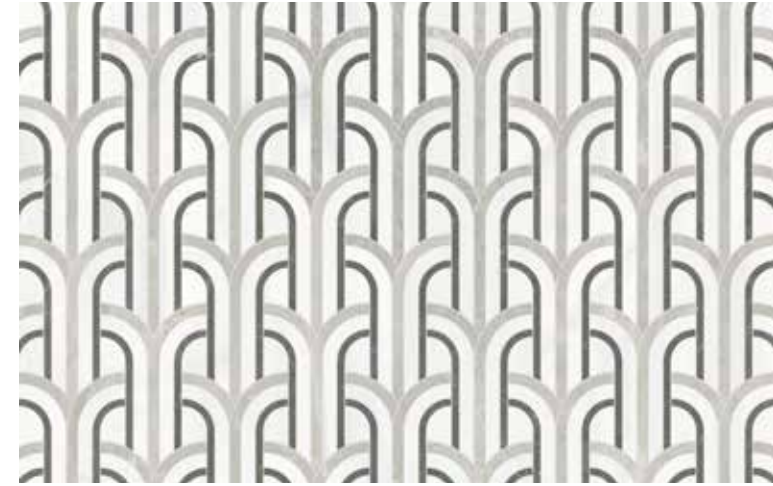

Polished w/ Honed Accents
(Anciano Grigio, Stark Carbon, Cosmo Lumino)