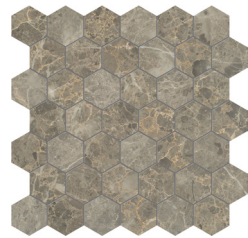

1.25 x 4 in / 3.3 x 10 cm Velutto Ash® Herringbone Honed Marble Mosaic
On the floor: 12 x 24 in / 30.5 x 61 cm Velutto Ash® Honed Marble Tile

Formats and finishes at a glance

12 x 24 in / 30.5 x 61 cm
Honed 5000-0668-0

3 x 12 in / 7.5 x 30.5 cm
Honed 5000-0669-0

Mosaics

1.25 x 4 in / 3.3 x 10 cm
Herringbone Mosaic
Honed 5001-0438-0

2 x 6 in / 4.9 x 15 cm
Picket Mosaic
Honed 5001-0439-0

2 in / 4.9 cm
Hexagon Mosaic
Honed 5001-0437-0

Trim

1/2 x 12 in / 1.3 x 30.5 cm
Deco-Bar
Honed 5002-0133-0

NATURAL STONE TILE VARIATION

The inherent beauty of natural stone products is expressed through variations in color, texture, shading and veining.

12 x 24 in / 30.5 x 61 cm tile variations

On the wall: 1.25 x 4 in / 3.3 x 10 cm Velutto Ash® Herringbone Honed Marble Mosaic
On the floor: 12 x 24 in / 30.5 x 61 cm Velutto Ash® Honed Marble Tile

The Anatolia difference
Unmatched elegance and unparalleled perfection.