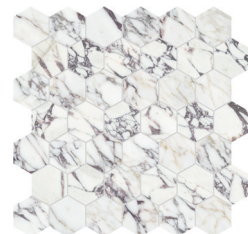

Viola Roccia® collection

Extraordinary and one-of-a-kind surface. A twist on a classic – white marble with vibrant swirls of deep purple veins and a subtle touch of gold in a noisy and irregular pattern. Viola Roccia®'s vivid surface creates an intense blend of organic shapes and movements. Its elegant and stylish appearance gives a novel touch to any place that makes it an absolute attention-getter.

4 x 12 in / 10 x 30.5 cm
Fluto
Honed 5000-0652-0

4 x 12 in / 10 x 30.5 cm
Prisma
Honed 5000-0653-0

3 x 12 in / 7.5 x 30.5 cm
Honed 5000-0564-0

Mosaics

1.25 x 4 in / 3.3 x 10 cm
Herringbone Mosaic
Honed 5001-0322-0

2 x 6 in / 4.9 x 15 cm
Picket Mosaic
Honed 5001-0323-0

2 in / 4.9 cm
Hexagon Mosaic
Honed 5001-0321-0

Trims

1/2 x 12 in / 1.3 x 30.5 cm
Deco-Bar
Honed 5002-0118-0

1.25 x 12 in / 3.2 x 30.5 cm
Deco-Bar
Honed 5002-0124-0

A turbulent and irregular pattern, with traces of rock formations and heavy spots of color.

18 x 36 in / 45.7 x 91.4 cm Viola Roccia® Honed Marble Tile

4 x 12 in / 10 x 30.5 cm Viola Roccia® Fluto Honed Marble Tile