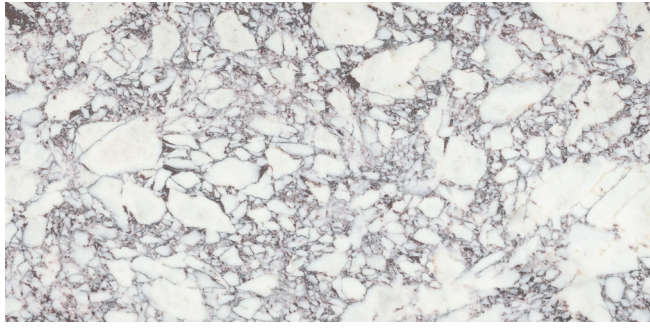

Formats and finishes at a glance

18 x 36 in / 45.7 x 91.4 cm
Honed 5000-0565-0