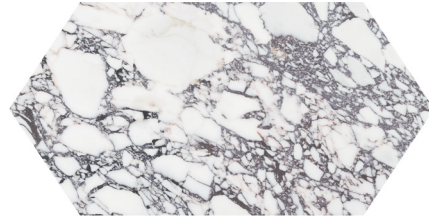

Viola Roccia[®], *Marble*.

An intertwining of purple veins creates a loud and irregular pattern:
an intense blend of organic shapes and movements.

The incredible turbulence of Nature.

The World of Anatolia

Viola Roccia® collection

Extraordinary and one-of-a-kind surface. A twist on a classic – white marble with vibrant swirls of deep purple veins and a subtle touch of gold in a noisy and irregular pattern. Viola Roccia®'s vivid surface creates an intense blend of organic shapes and movements. Its elegant and stylish appearance gives a novel touch to any place that makes it an absolute attention-getter.

Formats and finishes at a glance

18 x 36 in / 45.7 x 91.4 cm
Honed 5000-0565-0

12 x 24 in / 30.5 x 61 cm
Honed 5000-0562-0

24 in / 60 cm
Picket
Honed 5000-0566-0

12 x 24 in / 30.5 x 61 cm
Curva
Honed 5000-0651-0