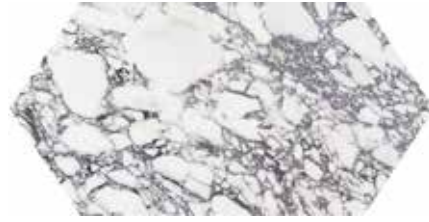

24 in / 60 cm
Picket
Honed 5000-0566-0