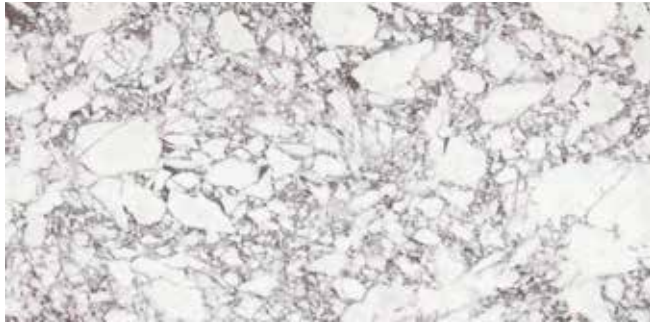

Formats and finishes at a glance

18 x 36 in / 45.7 x 91.4 cm
Honed 5000-0565-0