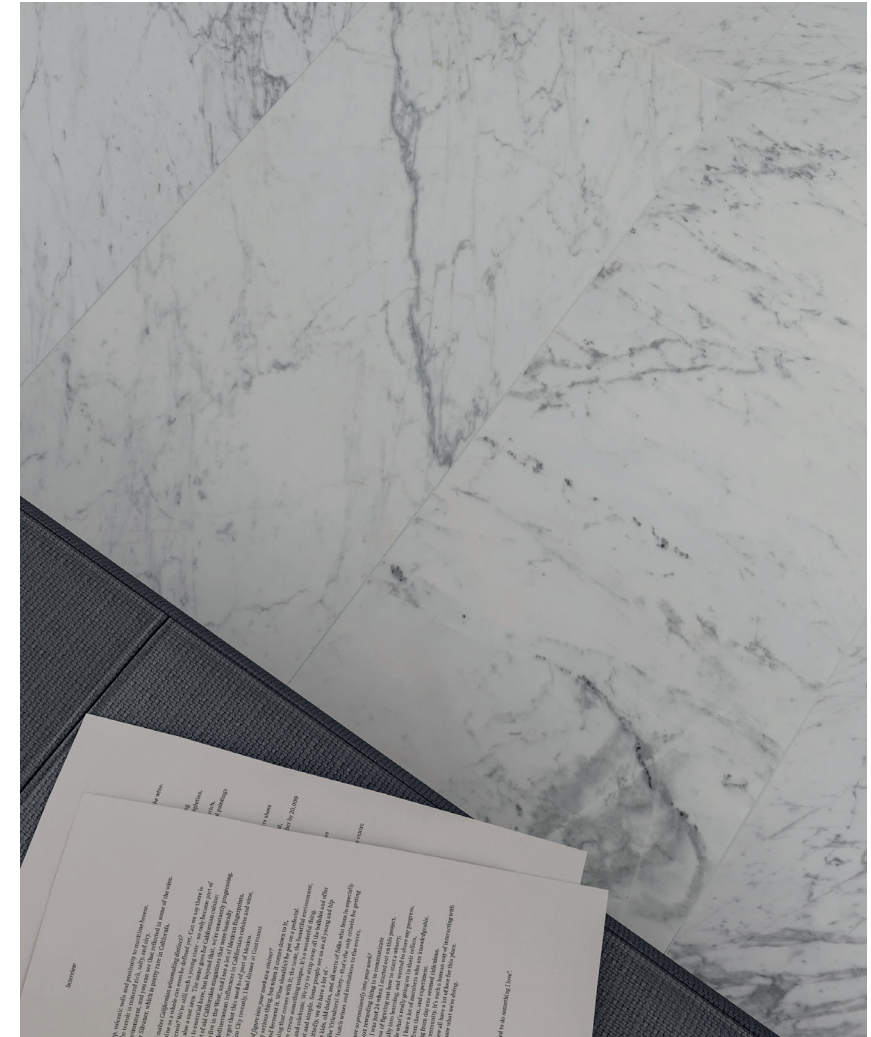

### NATURAL STONE TILE VARIATION

The inherent beauty of natural stone products is expressed through variations in color, texture, shading and veining.

18 x 36 in / 45.7 x 91.4 cm tile variations

18 x 36 in / 45.7 x 91.4 cm Virtue Bianco® Honed Marble Tile