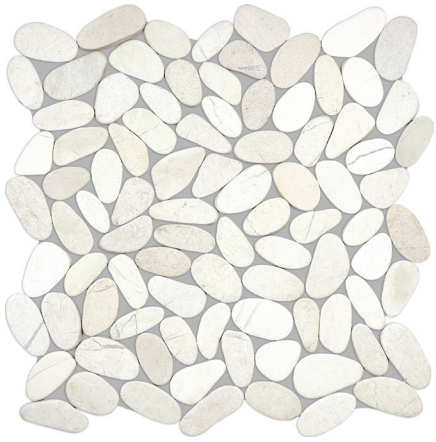

anatolia

Zen, Flat Pebbles

Fiji Cream
Flat Pebble Mosaic
Polished 5001-0234-0

Tahitian Black Sand
Flat Pebble Mosaic
Polished 5001-0235-0

Zen Bora Wilderness
Flat Pebble Mosaic
Polished 5001-0232-0

Serenity Ivory
Flat Pebble Mosaic
Matte 5001-0223-0

Driftwood Tan
Flat Pebble Mosaic
Matte 5001-0217-0

Vitality Mica
Flat Pebble Mosaic
Matte 5001-0229-0

Harmony Warm Blend
Flat Pebble Mosaic
Matte 5001-0220-0

Tranquil Cool Blend
Flat Pebble Mosaic
Matte 5001-0226-0

Zen Fiji Cream Flat Pebble Matte Mosaic

Zen Tahitian Black Sand Flat Pebble Matte Mosaic

The Anatolia difference
Unmatched elegance and unparalleled perfection.

Natural stone retains a timeless beauty. Anatolia's selection stands out for its strong aesthetic and expressive value, capturing the latest trends in interior design through unique shapes and elegant stone character. Highly sought-after materials, sourced from the most premium quarries. With their carefully selected colors and looks, from bright, to delicate to full of character, Anatolia's collections of natural stone will elegantly furnish any design. The value of variety enriches spaces as a result of one-of-a-kind craftsmanship executed with cutting-edge technology.