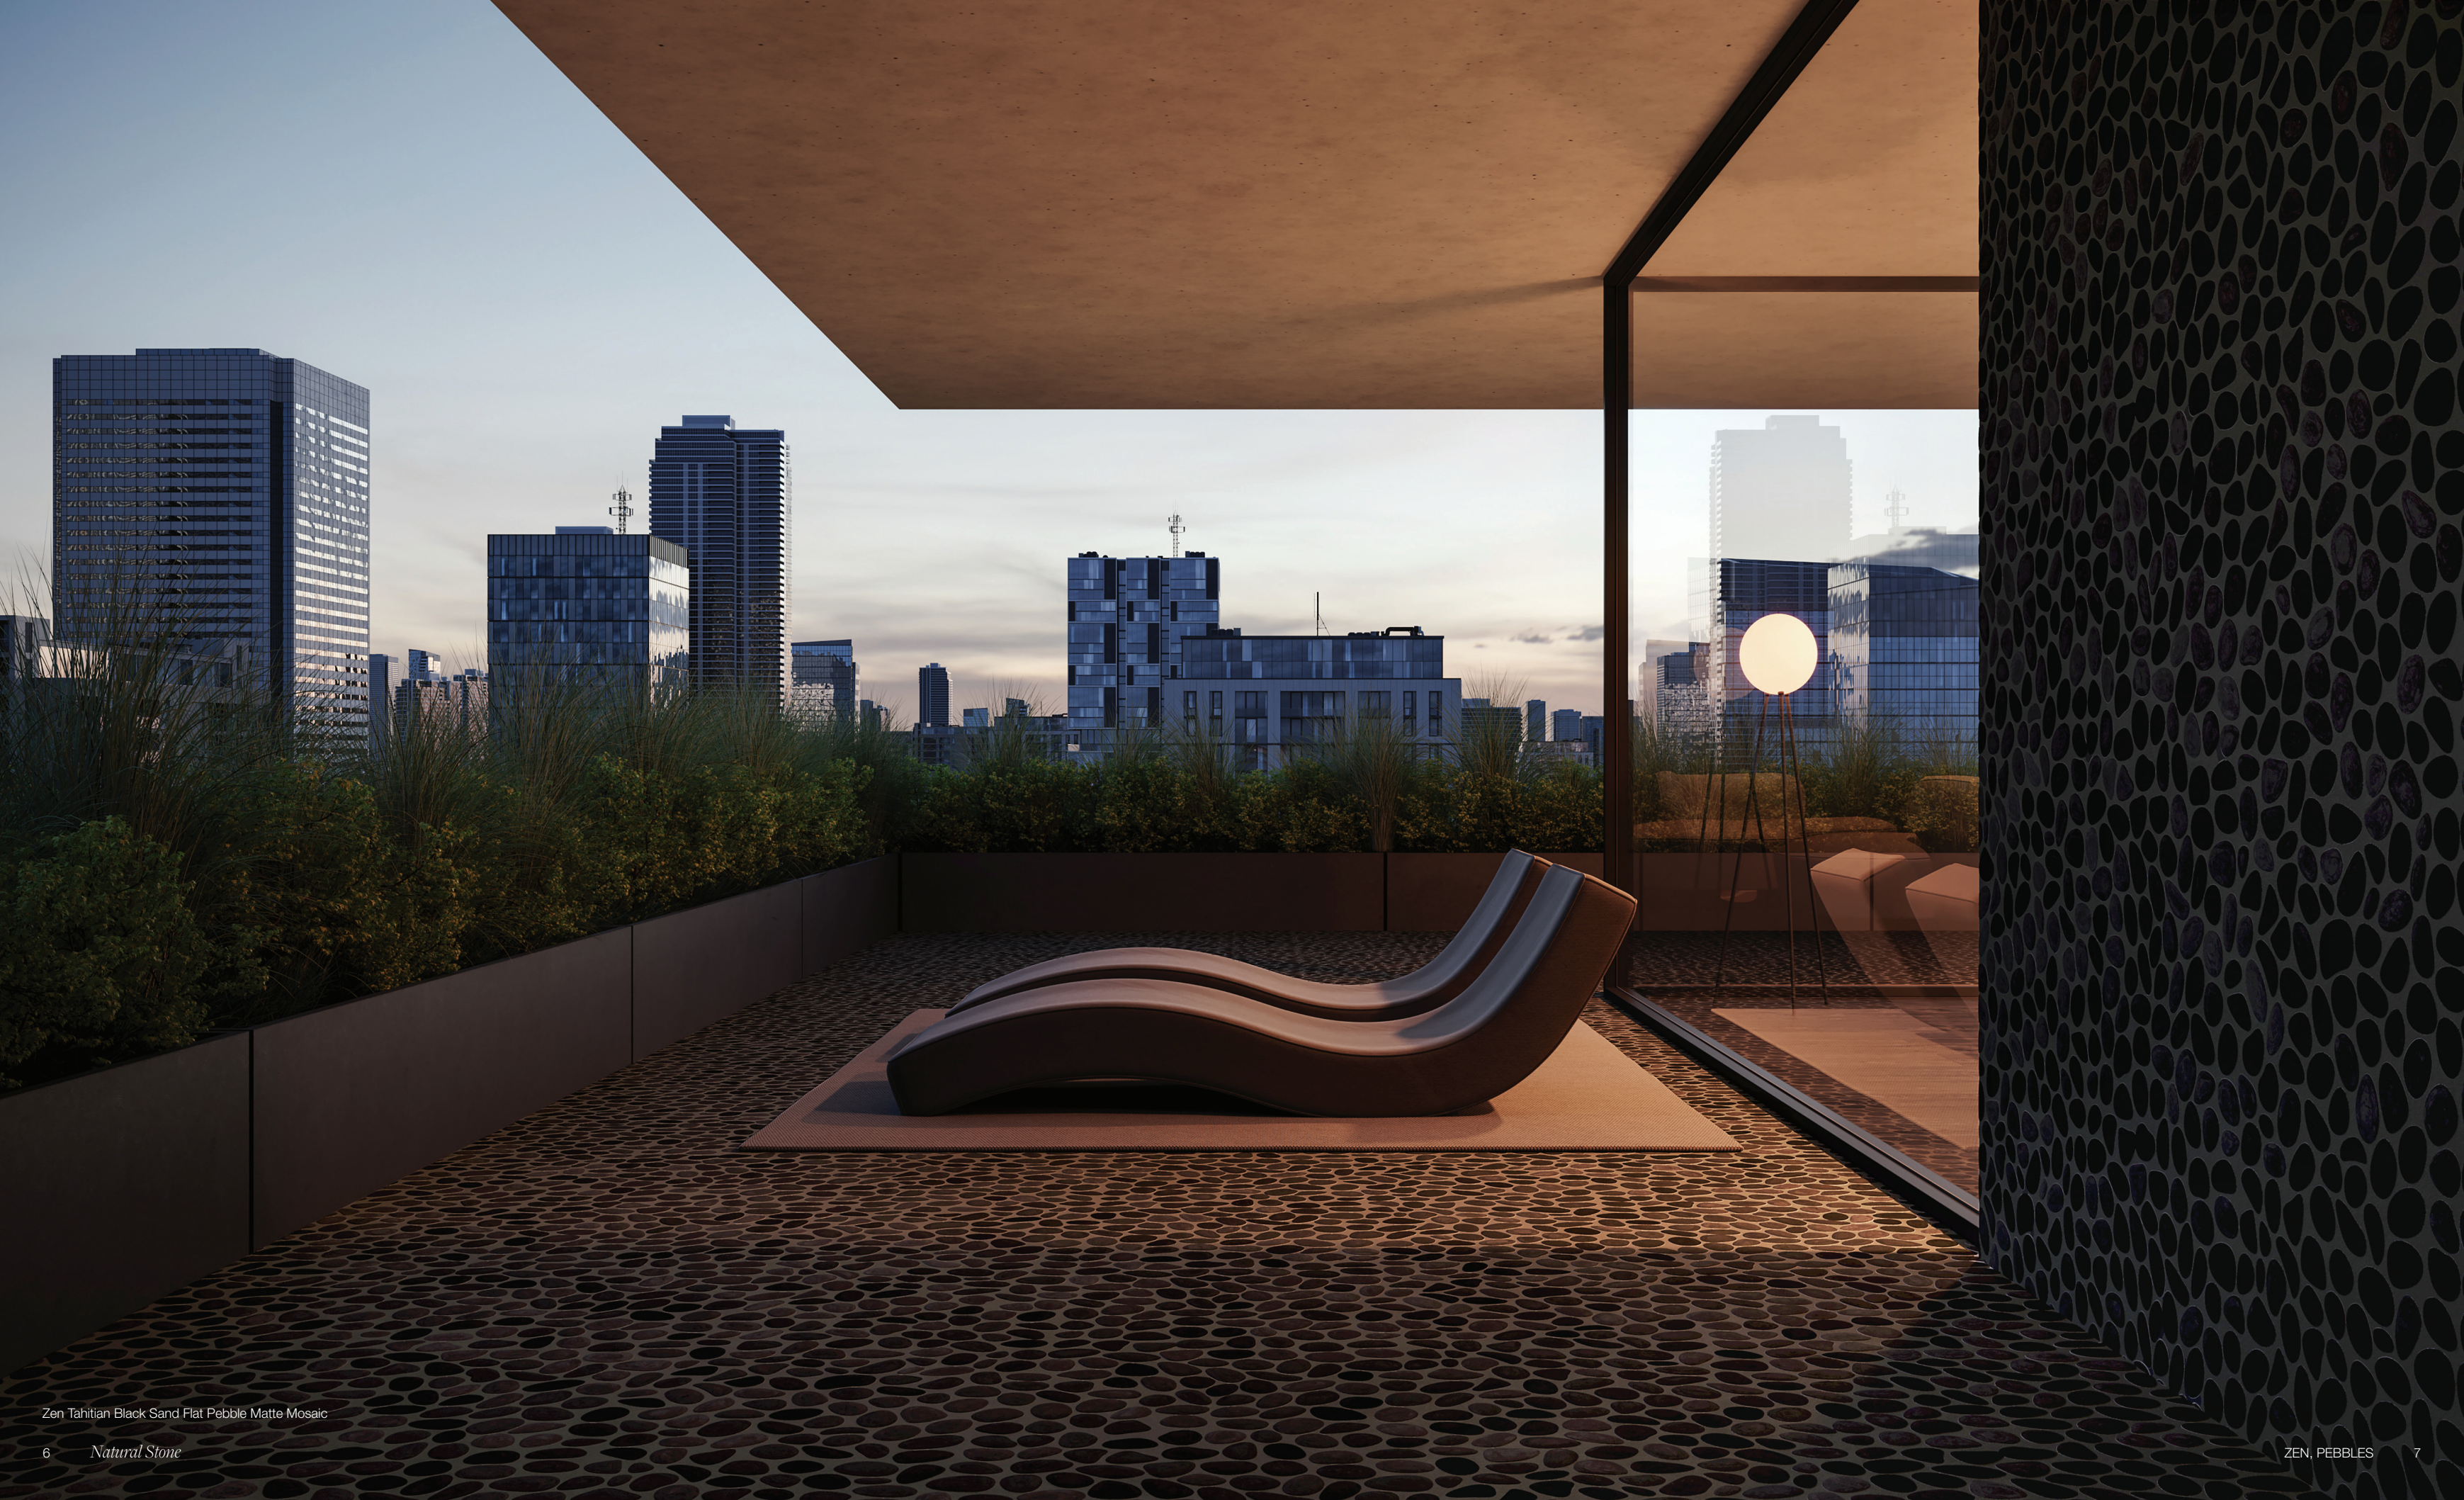

Zen Fiji Cream Flat Pebble Matte Mosaic

Zen Tahitian Black Sand Flat Pebble Matte Mosaic

The Anatolia difference
Unmatched elegance and unparalleled perfection.

Natural stone retains a timeless beauty. Anatolia's selection stands out for its strong aesthetic and expressive value, capturing the latest trends in interior design through unique shapes and elegant stone character. Highly sought-after materials, sourced from the most premium quarries. With their carefully selected colors and looks, from bright, to delicate to full of character, Anatolia's collections of natural stone will elegantly furnish any design. The value of variety enriches spaces as a result of one-of-a-kind craftsmanship executed with cutting-edge technology.