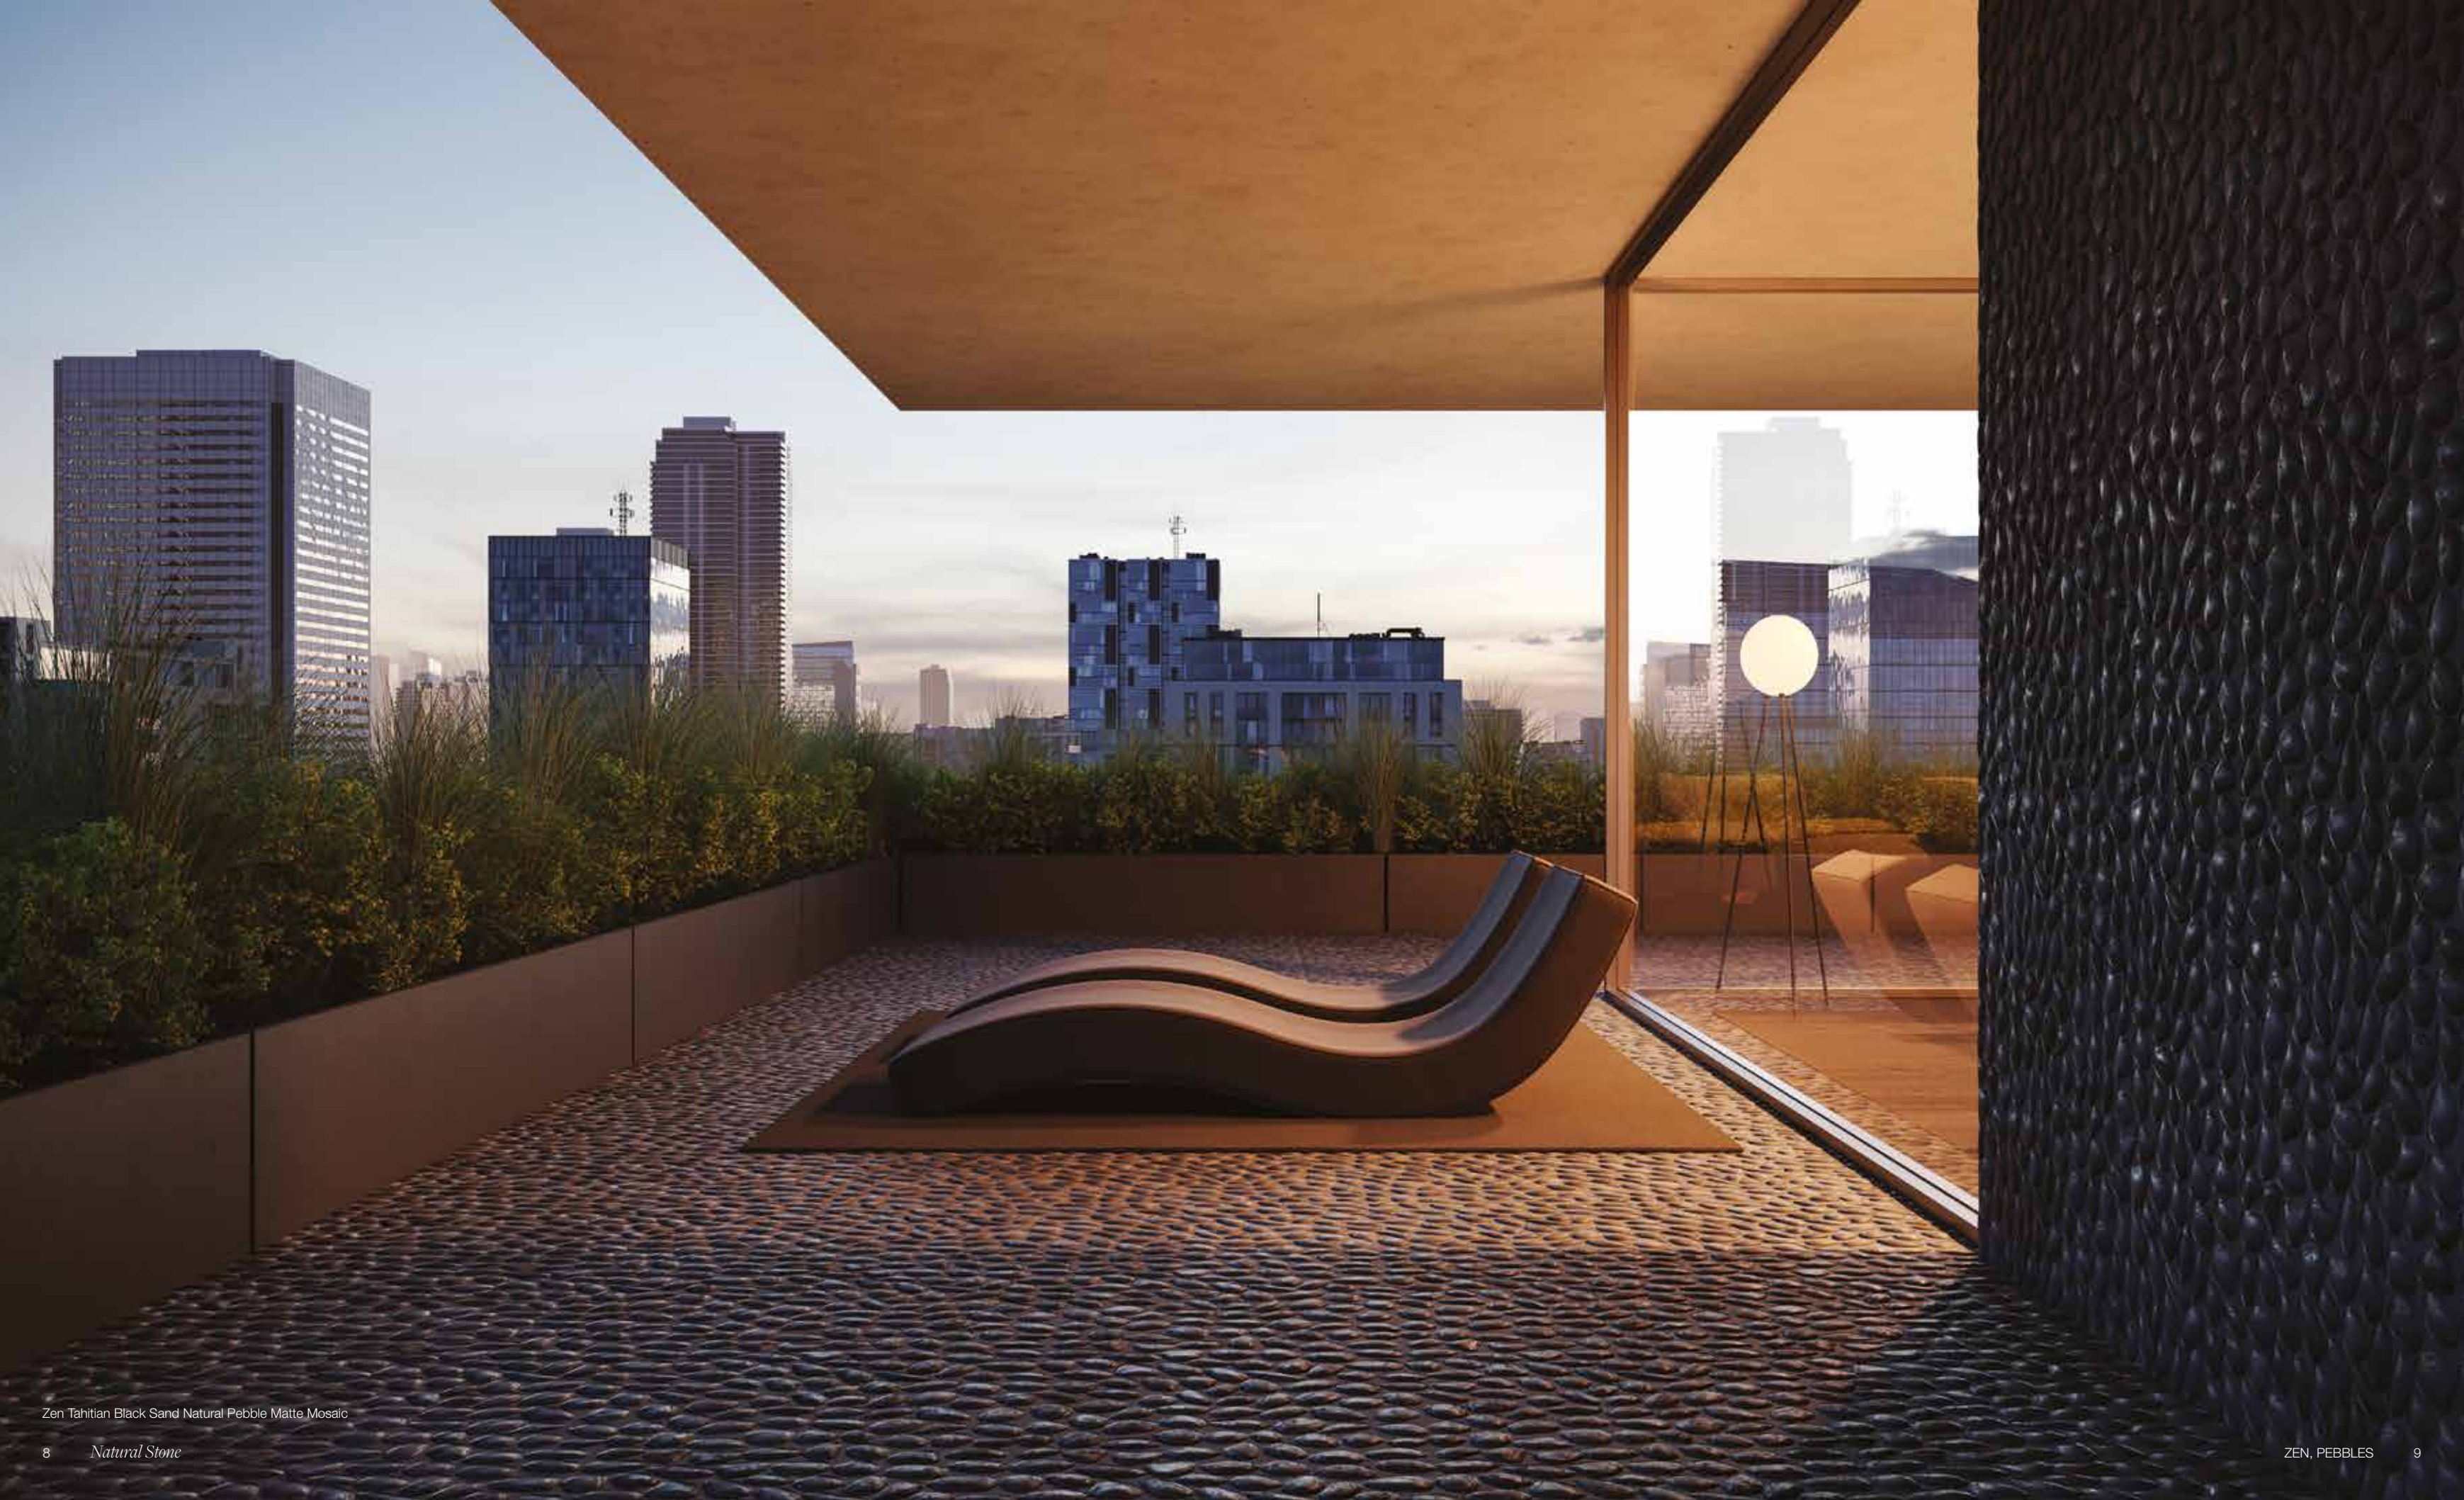

Tranquil Cool Blend Stacked Pebble Mosaic
Matte 5001-0227-0

Packaging information

Key logistical details including item codes and product specifications.

Zen Product & Packaging Information

	ACTUAL DIMENSIONS	THICKNESS	FIJI CREAM	TAHITIAN BLACK SAND	TONGA SUNSET	BORA WILDERNESS	SERENITY IVORY	DRIFTWOOD TAN	VITALITY MICA	HARMONY WARM BLEND	TRANQUIL COOL BLEND
Zen Natural Pebble Matte Mosaic	290 x 290 mm	10 mm	5001-0233-0	5001-0236-0	5001-0237-0	5001-0231-0	5001-0222-0	5001-0216-0	5001-0228-0	5001-0219-0	5001-0225-0
Zen Flat Pebble Matte Mosaic	290 x 290 mm	8 mm	N/A	N/A	N/A	N/A	5001-0223-0	5001-0217-0	5001-0229-0	5001-0220-0	5001-0226-0
Zen Flat Pebble Polished Mosaic	290 x 290 mm	8 mm	5001-0234-0	5001-0235-0	5001-0238-0	5001-0232-0	N/A	N/A	N/A	N/A	N/A
Zen Stacked Pebble Matte Mosaic	265 x 290 mm	20 mm	N/A	N/A	N/A	N/A	5001-0224-0	5001-0218-0	5001-0230-0	5001-0221-0	5001-0227-0