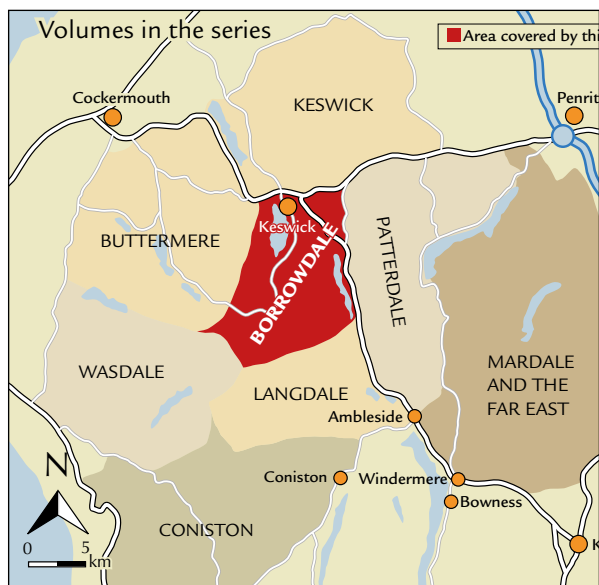

## THE LAKE DISTRICT FELS – BORROWDALE

Fell name	Height (metres)	Page in guidebook	Date completed
Allen Crag	784m/2572ft	19	
Armoth Fell	479m/1572ft	26	
Base Brown	646m/2119ft	32	
Bell Crag	558m/1831ft	38	
Bleaberry Fell	589m/1932ft	45	
Brandreth	715m/2346ft	54	
Castle Crag	290m/951ft	63	
Catbells	451m/1480ft	72	
Eagle Crag	520m/1706ft	82	
Glaramara	783m/2569ft	87	
Grange Fell	416m/1365ft	98	
Great Crag	452m/1483ft	112	
Green Gable	801m/2628ft	142	
Grey Knotts	697m/2287ft	150	
High Rigg	355m/1165ft	158	
High Seat	608m/1995ft	166	
High Spy	653m/2142ft	175	
High Tove	515m/1690ft	185	
Maiden Moor	576m/1890ft	191	
Raven Crag	463m/1519ft	198	
Rosthwaite Fell	551m/1808ft	203	
Seathwaite Fell	631m/2070ft	226	
Sergeant's Crag	574m/1883ft	231	
Ullscarf	726m/2382ft	237	
Walla Crag	379m/1243ft	248	
<b>Great End</b>	<b>907m/2976ft</b>	<b>119 (also Langdale &amp; Wasdale)</b>	
<b>Great Gable</b>	<b>899m/2949ft</b>	<b>127 (also Wasdale)</b>	
<b>Scafell Pike</b>	<b>977m/3206ft</b>	<b>212 (also Langdale &amp; Wasdale)</b>	