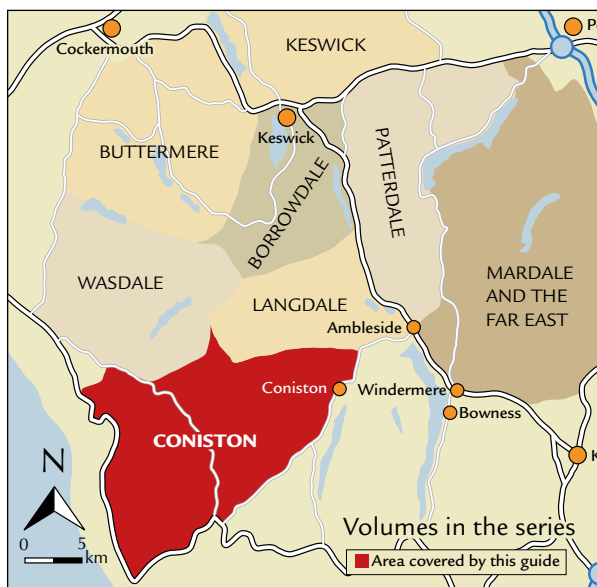

## THE LAKE DISTRICT FELLS – CONISTON

Fell name	Height (metres)	Page in guidebook	Date completed
Black Combe	600m/1969ft	19	
Black Fell	323m/1060ft	35	
Brim Fell	795m/2608ft	42	
Buckbarrow (Corney Fell)	549m/1801ft	49	
Caw	529m/1736ft	54	
Coniston Old Man	803m/2635ft	61	
Dow Crag	778m/2553ft	72	
Great Carrs	788m/2585ft	81	
Great Worm Crag	427m/1401ft	87	
Green Crag	489m/1604ft	91	
Grey Friar	772m/2533ft	102	
Hard Knott	552m/1811ft	110	
Harter Fell (Eskdale)	653m/2142ft	116	
Hesk Fell	476m/1562ft	128	
Holme Fell	317m/1040ft	132	
Muncaster Fell	231m/758ft	138	
Stainton Pike	498m/1634ft	147	
Stickle Pike	376m/1234ft	152	
Swirl How	804m/2638ft	158	
Wallowbarrow Crag	292m/958ft	168	
Walna Scar	621m/2037ft	172	
Wetherlam	762m/2500ft	180	
Whitfell	573m/1880ft	194	
Yoadcastle	494m/1621ft	202	