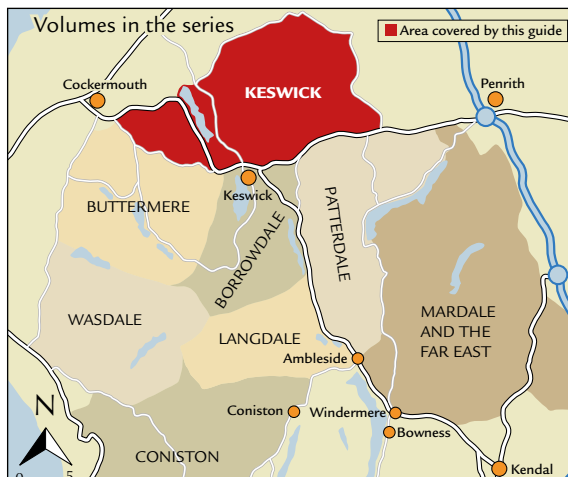

THE LAKE DISTRICT FELLS – KESWICK

Fell name	Height (metres)	Page in guidebook	Date completed
Bakestall	673m/2208ft	20	
Bannerdale Crags	683m/2241ft	26	
Barf	468m/1535ft	33	
Binsey	447m/1467ft	39	
Blencathra	868m/2848ft	45	
Bowscale Fell	702m/2303ft	62	
Brae Fell	586m/1923ft	70	
Broom Fell	511m/1676ft	75	
Carl Side	746m/2448ft	81	
Carrock Fell	662m/2172ft	88	
Dodd	502m/1647ft	96	
Graystones	456m/1496ft	103	
Great Calva	690m/2264ft	111	
Great Cockup	526m/1726ft	119	
Great Sca Fell	651m/2136ft	125	
High Pike (Caldbeck)	658m/2159ft	132	
Knott	710m/2329ft	143	
Latrigg	368m/1207ft	153	
Ling Fell	373m/1224ft	160	
Longlands Fell	483m/1585ft	164	
Long Side	734m/2408ft	168	
Lonscale Fell	715m/2346ft	172	
Lord's Seat	552m/1811ft	180	
Meal Fell	550m/1804ft	190	
Sale Fell	359m/1178ft	196	
Skiddaw	931m/3054ft	202	
Skiddaw Little Man	865m/2838ft	216	
Souther Fell	522m/1713ft	224	
Ullock Pike	690m/2264ft	230	
Whinlatter	517m/1696ft	235	