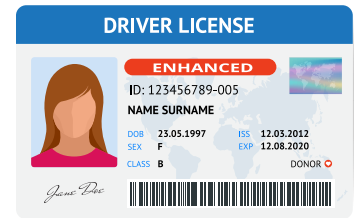

ID authentication more secure than a barcode scan

A barcode scan or visual inspection just won't cut it anymore with readily accessible, sophisticated fraudulent IDs. Veridocs goes further.

		ID Verification		ID Authentication
		Visual Inspection	Barcode Scan	Veridocs TrueAuthentication®
CONFIRM	Age	If performed correctly	✓	✓
	Match between barcode, printed info, RFID & magstripe data	—	—	✓
	White light security features	If performed correctly	—	✓
	Near-infrared security features	—	—	✓
	UV security features	If performed	—	✓
CAPTURE	Data for integration with other applications	—	Sometimes	✓
	Image of entire ID document	—	—	✓
	Image of ID photo	—	—	✓

White light security features