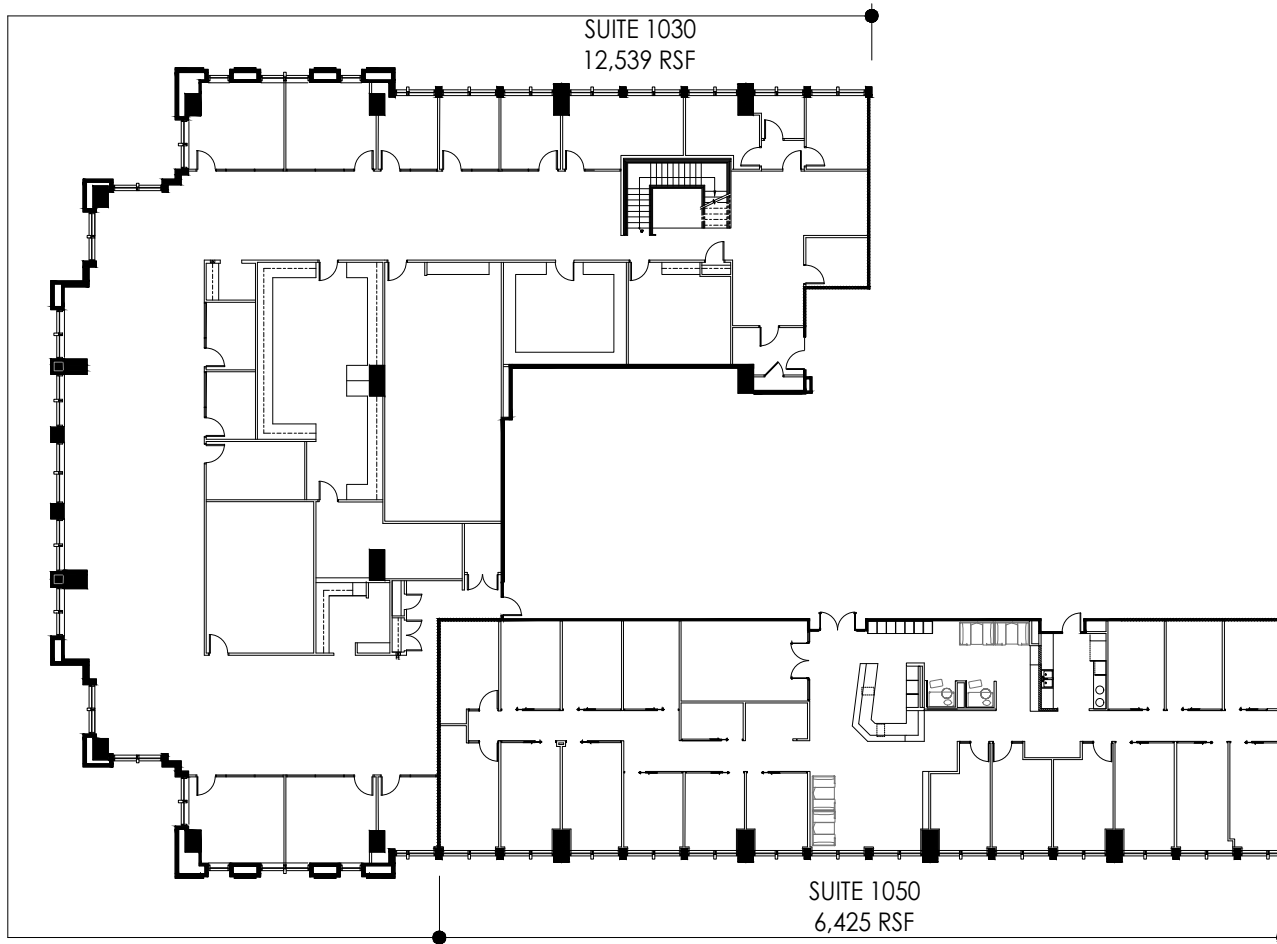

Suites 1030 & 1050

18,964 RSF

KEY PLAN

SCOTT WALKER
Vice President
(972) 774-2504
scott.walker@transwestern.com

KIM BROOKS
Principal
(972) 361-1122
kim.brooks@transwestern.com

LANEY DELIN
Associate
(972) 237-5020
laney.delin@transwestern.com