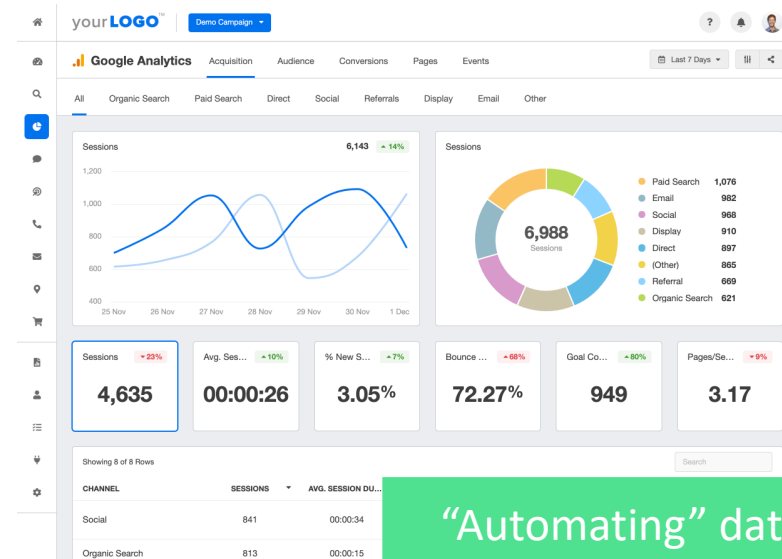

Non-physical sensors

“Automating” data generation