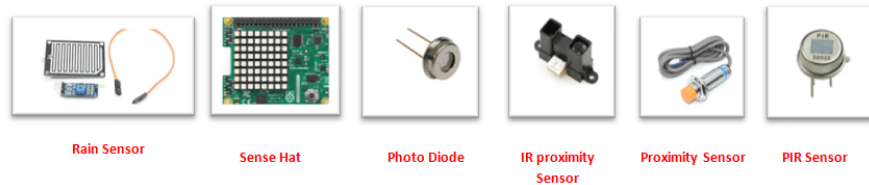

Jamie Grierson

Twitter: @JamieGrierson

Mon 17 Apr 2023 17:49 BST

"Promptography"

Automating data generation

Physical sensors

Different types of Sensors

iot4beginners.com

symphony-solutions.com

Automating data cleaning

Coding tools

Drag and drop tools

Automating data access

Application Programming Interfaces (APIs)

A screenshot of the BBC Weather website. The page features a navigation bar with the BBC logo and links for Home, News, Sport, Weather, iPlayer, Sounds, and Bitesize. A search bar is located in the top right corner. The main content area is titled "WEATHER" and includes a search input field. Below this, there is a "UK Summary" section with a map of the United Kingdom showing weather icons for various locations: Lerwick, Inverness, Edinburgh, Belfast, Manchester, Hull, Cardiff, and London. A "UK flood warnings issued" alert is displayed in a black box. The "Today" section shows the current weather for "Home NE10" as "Sunny and a moderate breeze" with a high of 12°C and a low of 4°C. A 5-day forecast table is also visible, showing weather icons and temperature ranges for each day.