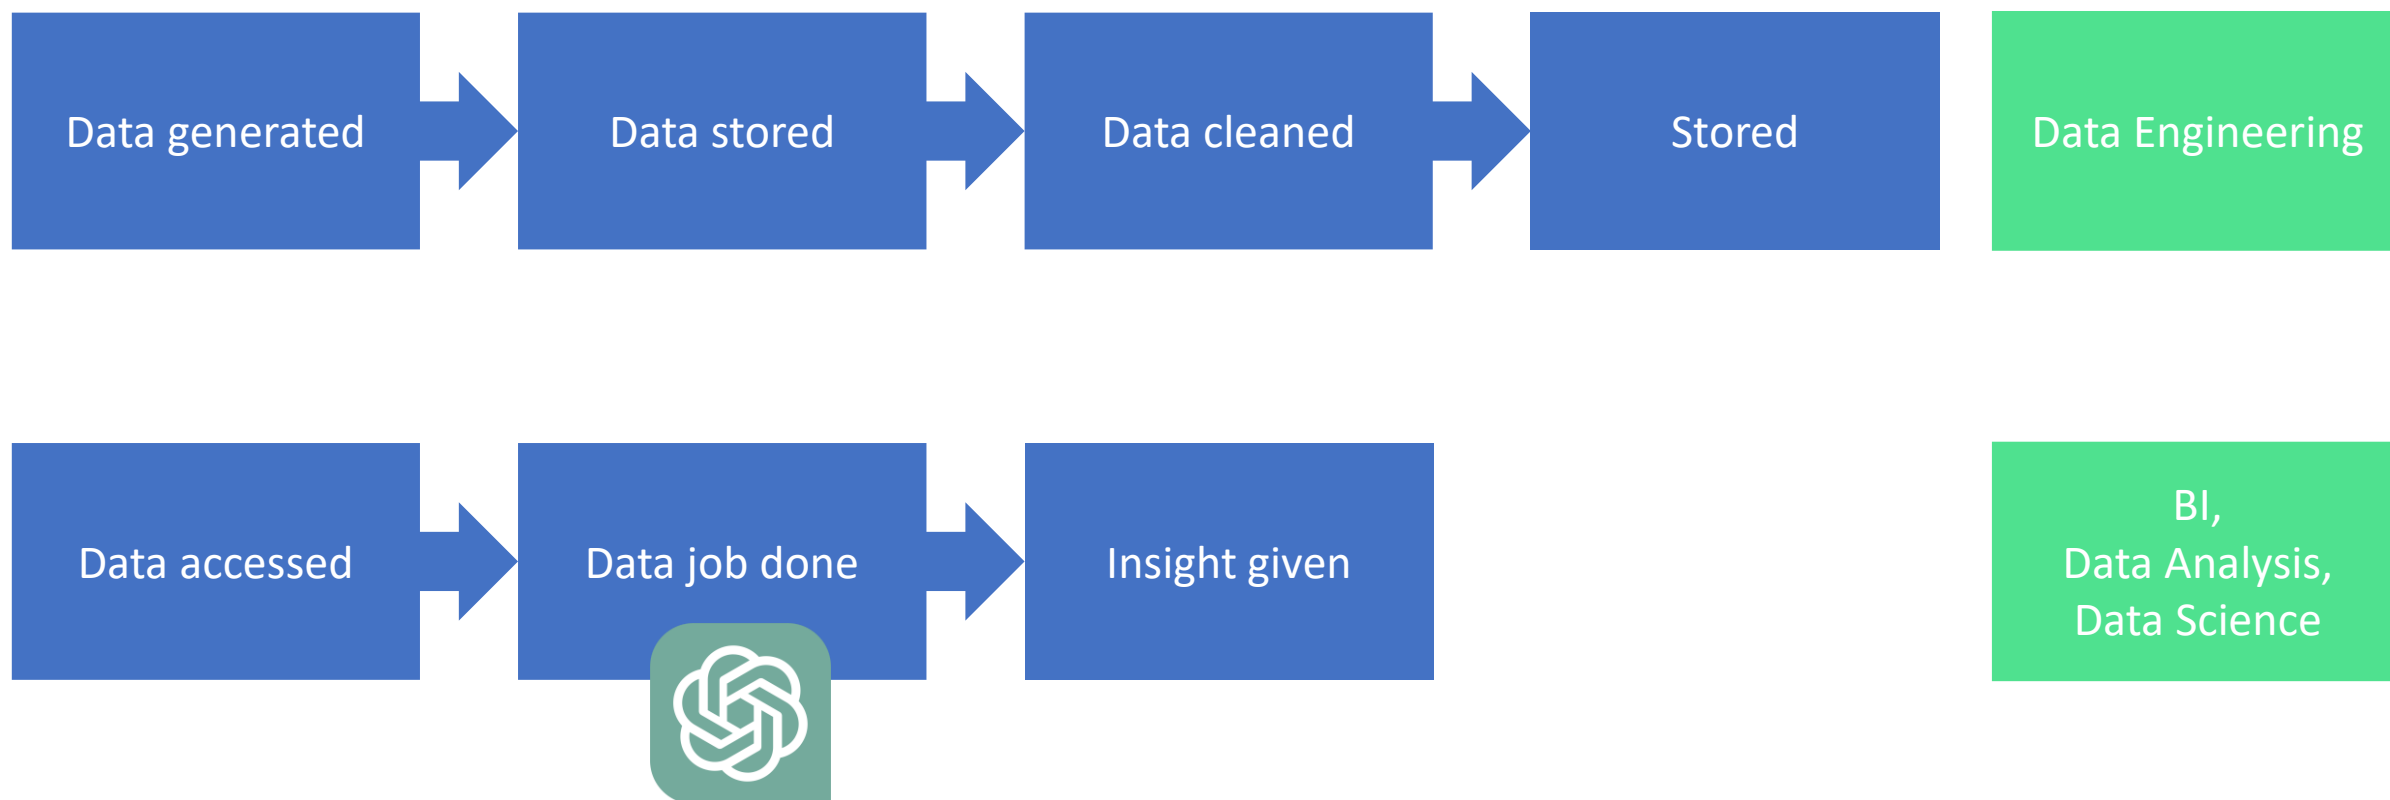

Data automation should follow a pipeline