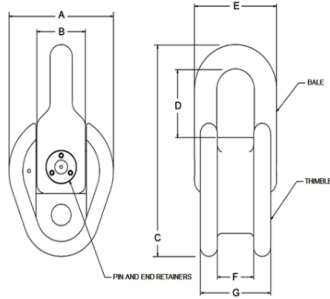

Workhorse SRC

High Capacity Synthetic Rope Thimble

Features

- Individually traceable
- Fitted for RFID chip
- Won't damage rope on spool
- MBL exceeds corresponding diameter polyester ropes
- Takes freeboard side-load
- Fits open-link chain, connecting links, Pee Wee Sockets and itself
- Easy handling on deck
- Detachable =
- inserts into existing eyes
- 100% rope protection at eye

Specifications

Weight (lbs) (kgs)	Working Load Limit (tons)	A (in) (mm)	B (in) (mm)	C (in) (mm)	D (in) (mm)	E (in) (mm)	F (in) (mm)	G (in) (mm)
1707lbs	1250t	16-1/2in	8-1/2in	19-1/4in	14-3/4in	45-7/8in	11-3/8in	24-1/2
774kgs	1134t	419mm	216mm	489mm	375mm	1165mm	289mm	622