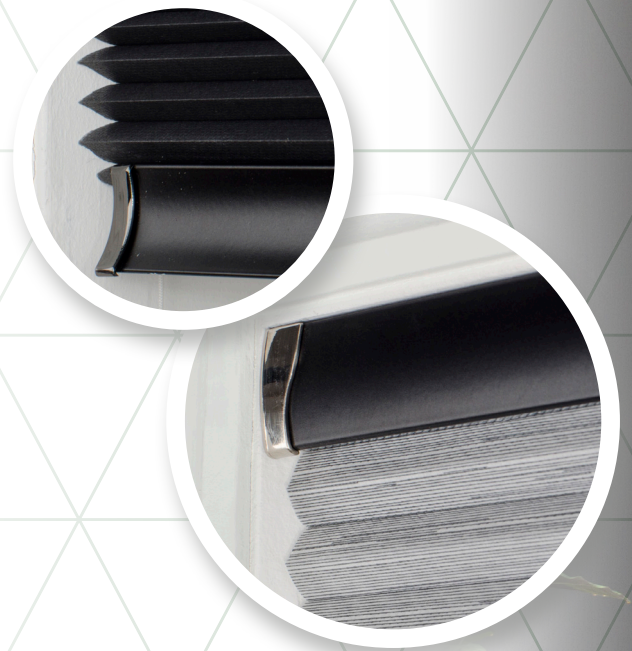

This child safe system comes in 8 rail colours and 6 endcap colours in co-ordinating shades to complete the look.

All of our Hive & Pleated fabrics can be used in conjunction with this system.

The tensioned system can be repositioned simply by lowering or raising the bottom bar.

The integrated cordlock free-hanging system is secured by moving the cord to raise and lower the blind to the desired position.

Live the life of luxury!

White

Cream

Silver

Champagne

Bronze

Brown