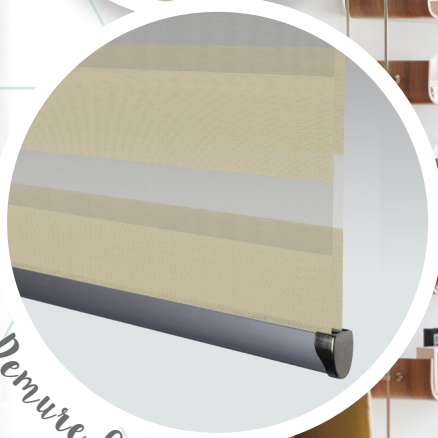

Demure Gold