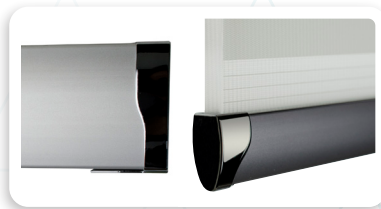

*Headrail/Bottomrail: Cream
Endcaps: Cream*

*Headrail/Bottomrail: Silver
Endcaps: Brushed Steel*

*Headrail/Bottomrail: Bronze
Endcaps: Brushed Bronze*

*Headrail/Bottomrail: Gunmetal Grey
Endcaps: Chrome*