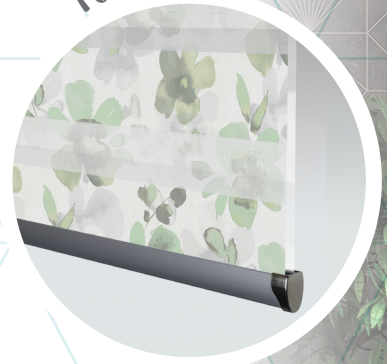

Posy Olive

What is 'Mirage'?

Mirage is a style of blind that exudes elegance, charm and luxury.

The unique nature of Mirage fabrics brings enhanced light control, with the flexibility to have your blind fully open, fully closed or anywhere in between, giving additional options not available with your traditional roller blind.

The Style Studio Mirage Collection has **over 70 fabric options** to choose from! With a wide array of colourful plains, striking designs, and those beautifully structured textured weaves, there really is something for everyone.