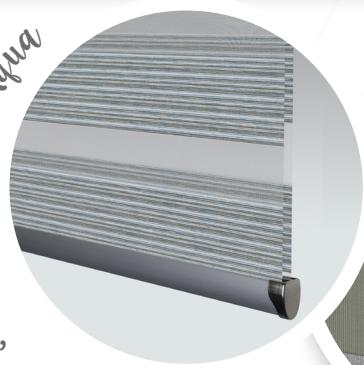

...colour to your window

At the other end of the spectrum we have our cool tones, such as blues, greens and purples. Calming and tranquil, these are used to quiet and soothe the emotions.

Winnow Aqua

Allure Green