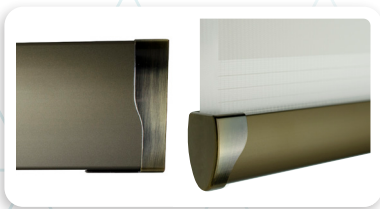

WINNOW CEDAR

senses®

Mirage is compatible with our luxurious Senses system, so you can have a beautiful fabric alongside a beautiful system!

The metallic headrail colours are perfectly complemented by the bottombar and endcap finishes which let you style your blind to suit your room.

The chain operation lets you manually raise and lower your blind to your desired position. Use in conjunction with our Child Safety components for peace of mind.

Bronze Headrail

Silver Bottomrail

*Headrail/Bottomrail: White
Endcaps: White*

*Headrail/Bottomrail: Cream
Endcaps: Cream*

*Headrail/Bottomrail: Silver
Endcaps: Brushed Steel*

*Headrail/Bottomrail: Bronze
Endcaps: Brushed Bronze*

*Headrail/Bottomrail: Gunmetal Grey
Endcaps: Chrome*