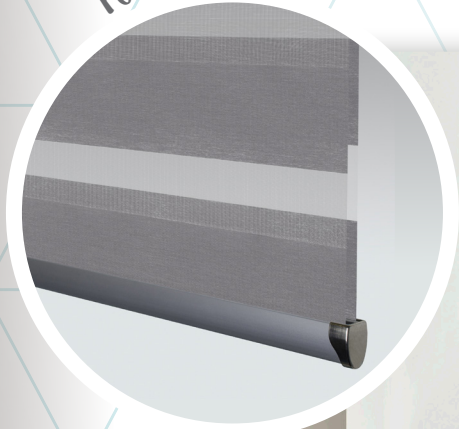

Monochrome Home

Stylish simplicity with a wonderfully refined look.

Poise Concrete

LUSTRE GRAPHITE