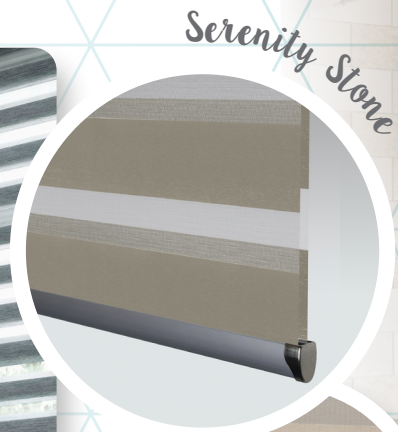

Neutrals: The most perfect canvas!

Soft & harmonious, neutrals are a timeless decorating theme. For a clean look with a subtle texture, introduce Entwine Cream to your kitchen.

Serenity Stone