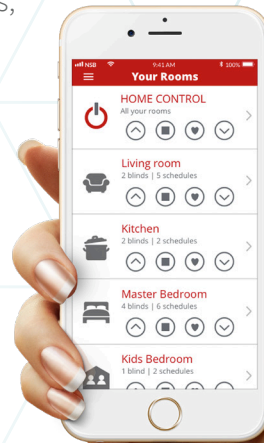

POWER SHADE

motorised blind systems

Our Powershade motorised blind system is the ultimate aesthetic for your home!

A luxurious and affordable Mirage blind that you can operate at the touch of a button! Complete with a quiet and smooth operation, Powershade combines style and control with no hanging cords or chains, offering a child safe option, giving you peace of mind.

Powershade Smart Controller

Powershade Smart Controller allows you to control your motorised blinds from your smartphone device. Available for iOS and Android, the product is also compatible with Amazon Alexa and Google Home.

- Smart controller connects via WiFi
- Control individual blinds, entire rooms or even your entire house
- Schedule blinds to open or close at designated times, providing added security when away from home
- View all rooms and blinds on your smartphone device
- Control your blinds at home when out and about

**CONTROL
YOUR BLINDS
FROM YOUR
PHONE**

NOW COMPATIBLE WITH
amazon alexa
& **Google Home**