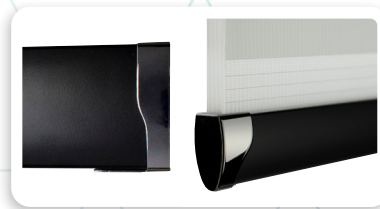

*Headrail/Bottomrail: Cream
Endcaps: Cream*

*Headrail/Bottomrail: Silver
Endcaps: Brushed Steel*

*Headrail/Bottomrail: Bronze
Endcaps: Brushed Bronze*

*Headrail/Bottomrail: Gunmetal Grey
Endcaps: Chrome*