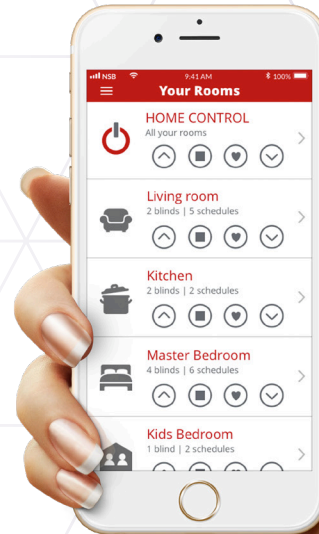

P W E R S H A D E

motorised blind systems

Powershade Roman is the ultimate Roman blind for your home.

A luxurious and affordable motorised Roman blind that you can operate at the touch of a button! Complete with a quiet and smooth operation Powershade Roman combines style and control.

- No hanging cords or chains, offering a child safe option giving you
- peace of mind
- Choose from mains, battery tube or rechargeable battery
- to suit your home/needs
- Control blinds individually or as a group
- with a single remote

Powershade Smart Controller

Powershade Smart Controller allows you to control your motorised blinds from your smartphone device. Available for IOS and Android, the product is also compatible with Amazon Alexa® to integrate into your home.

- Smart controller connects via WiFi
- Control individual blinds, entire rooms or
- even your entire house
- Program blinds to open or close at designated times, providing added security when away from home
- View all rooms and blinds on your smartphone device
- Control your blinds at home when out and about

**CONTROL
YOUR BLINDS
FROM YOUR
PHONE**

NOW COMPATIBLE
WITH THE **amazon alexa**