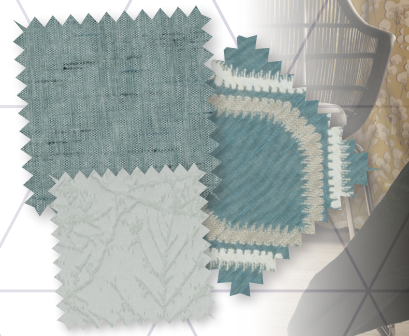

Reynolds

Blinds • Shutters • Curtains • Awnings

Curtains and Roman Blinds
www.reynoldsblinds.co.uk

Roman & Curtain!

Whatever season, weather or mood - the classic Roman & Curtain combo never goes out of style!

ROMAN: CARTER DIJON
CURTAIN: CHIA SUNFLOWER

.....

159

Plain coloured fabrics
to choose from!

How many colours to choose from?!!

The human eye can physically perceive millions of colours, but we don't all see them the same way, with over 150 colours to choose from, you'll be sure to find one to suit.

Plains are always a winner in interiors, and with a huge selection of colours on offer, we're positive you won't be disappointed!

Streamlined and unfussy, **Oasis** is a soft, silky style fabric.

Or why not be a superstar stylist in your own home with **Glamour**! A rich, sumptuous velvet fabric, giving your home a feeling of grandeur. Available as curtain only.