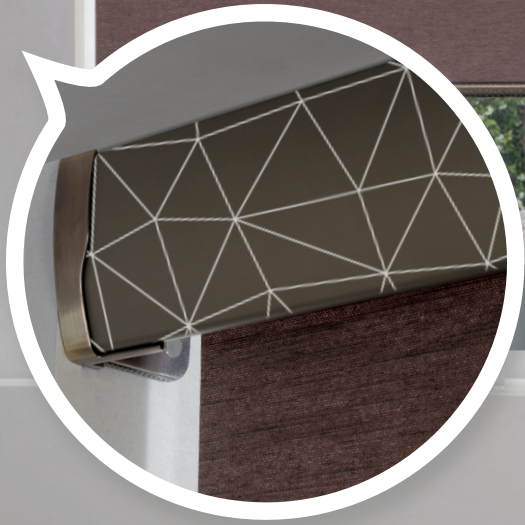

Weaves

Using textures within your home creates a subtle stylish and interesting space.

VENGA BARK

The
Bespoke
touch

ROLLER

LINENWEAVE ESPRESSO
WITH GEO ETCHING

Personalise your blind

On trend designs are etched onto a standard Senses headrail and/or bottomrail to give your blind that Bespoke touch!