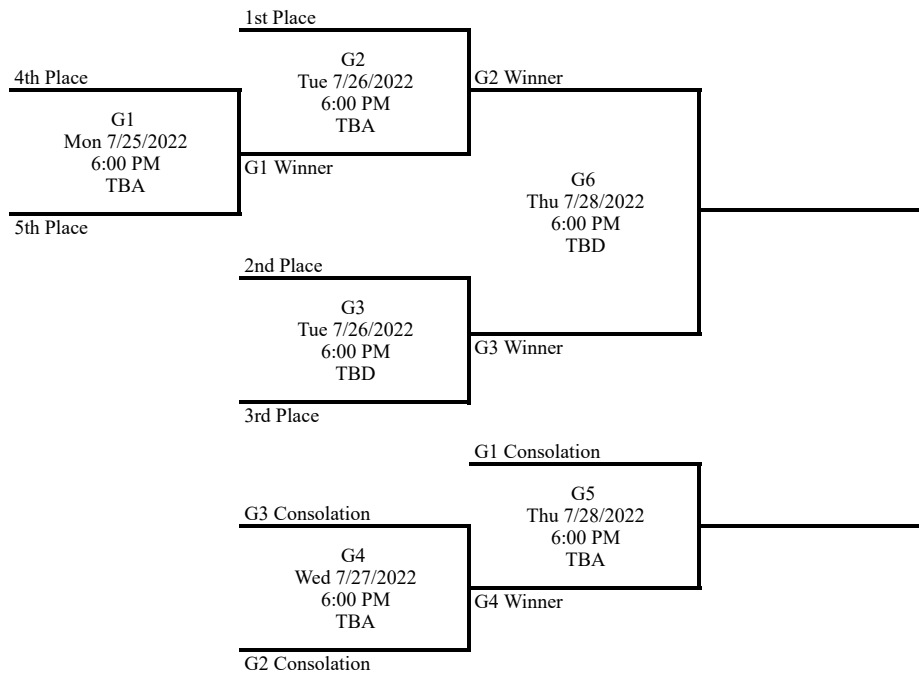

Playoff Schedule

Date	Time	Game	Home	Away	Location
Playoff Round 1					
Mon 7/25	6:00 PM	G1	4th Place	5th Place	TBA
Playoff Round 2					
Tue 7/26	6:00 PM	G2	1st Place	G1 Winner	TBA
Tue 7/26	6:00 PM	G3	2nd Place	3rd Place	TBD
Playoff Round 3					
Wed 7/27	6:00 PM	G4	G3 Consolation	G2 Consolation	TBA
Playoff Round 4 - Championship Round					
Thu 7/28	6:00 PM	G5	G1 Consolation	G4 Winner	TBA
Thu 7/28	6:00 PM	G6	G2 Winner	G3 Winner	TBD

Playoff Brackets 1

Schedule Revision Date: Mon, Jun 13, 2022 2:23 PM
Playoff Schedule Revision Date: Mon, Jun 13, 2022 2:15 PM